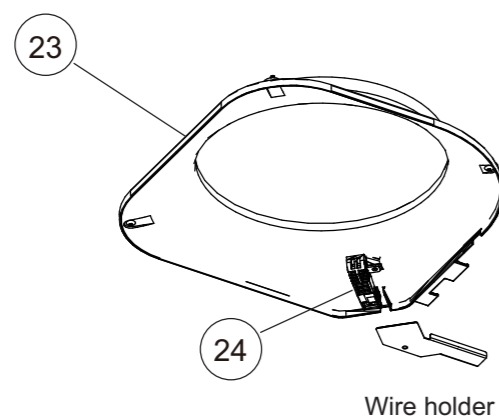

2. Indoor unit parts list

2-1. Models: AUXG09KVLA, AUXG12KVLA, AUXG14KVLA, AUXG18KVLA, and AUXG22KVLA

TECHNICAL DATA
AND PARTS LIST

TECHNICAL DATA
AND PARTS LIST

Ref.	Description	Part number
1	Drain hose	9379665001
2	Hose band	9379757010
3	Pipe Thermistor	9900942038
4	Room Thermistor	9900826000

Ref.	Description	Part number
11	Main PCB (07)	9710995965
11	Main PCB (09)	9710995743
11	Main PCB (12)	9710995750
11	Main PCB (14)	9710995705
11	Main PCB (18)	9710995767
11	Main PCB (22)	9710995613
11	Main PCB (24)	9710995866
12	Holder	0600063023
13	Communication PCB	9710019005
14	Power supply PCB	9710661006
15	Terminal	9900568009
16	Terminal	9900896003

Ref.	Description	Part number
21	Wire cover	9375516017
22	Pipe cover	9375515010
23	Bellmouth	9375503017
24	Thermistor holder	9375477011
25	Drain pan sub assy (18)	9377765024
25	Drain pan sub assy (22, 24)	9377765017
26	Drain port sub assy	9375718015
27	Float Switch sub assy	9375721046
28	Drain pump sub assy	9375717025

Ref.	Description	Part number
41	Fan motor sub Assy	9375719012
42	Fan motor	9602436019
43	2 stage turbo fan Assy	9375480011
44	Shaft cap	9377807014
45	Washer cover	9377811011