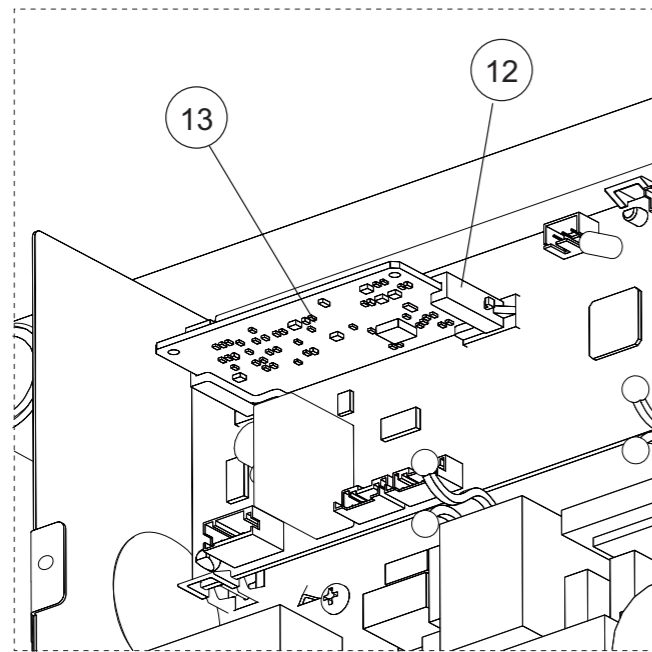

2. Indoor unit parts list

2-1. Models: AUXG09KVLA, AUXG12KVLA, AUXG14KVLA, AUXG18KVLA, and AUXG22KVLA

TECHNICAL DATA
AND PARTS LIST

TECHNICAL DATA
AND PARTS LIST

Ref.	Description	Part number
1	Drain hose	9379665001
2	Hose band	9379757010
3	Pipe Thermistor	9900942038
4	Room Thermistor	9900826000

Ref.	Description	Part number
11	Main PCB (07)	9710995965
11	Main PCB (09)	9710995743
11	Main PCB (12)	9710995750
11	Main PCB (14)	9710995705
11	Main PCB (18)	9710995767
11	Main PCB (22)	9710995613
11	Main PCB (24)	9710995866
12	Holder	0600063023
13	Communication PCB	9710019005
14	Power supply PCB	9710661006
15	Terminal	9900568009
16	Terminal	9900896003