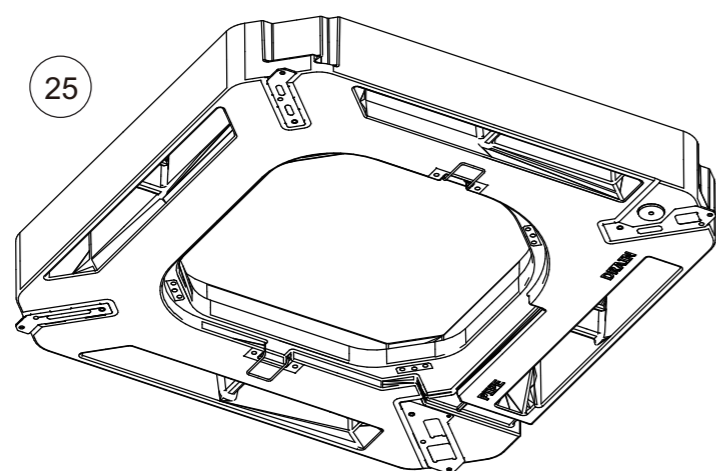

2. Indoor unit parts list

2-1. Models: AUXG09KVLA, AUXG12KVLA, AUXG14KVLA, AUXG18KVLA, and AUXG22KVLA

TECHNICAL DATA
AND PARTS LIST

TECHNICAL DATA
AND PARTS LIST

Ref.	Description	Part number
1	Drain hose	9379665001
2	Hose band	9379757010
3	Pipe Thermistor	9900942038
4	Room Thermistor	9900826000

Ref.	Description	Part number
11	Main PCB (07)	9710995965
11	Main PCB (09)	9710995743
11	Main PCB (12)	9710995750
11	Main PCB (14)	9710995705
11	Main PCB (18)	9710995767
11	Main PCB (22)	9710995613
11	Main PCB (24)	9710995866
12	Holder	0600063023
13	Communication PCB	9710019005
14	Power supply PCB	9710661006
15	Terminal	9900568009
16	Terminal	9900896003

Ref.	Description	Part number
21	Wire cover	9375516017
22	Pipe cover	9375515010
23	Bellmouth	9375503017
24	Thermistor holder	9375477011
25	Drain pan sub assy (18)	9377765024
25	Drain pan sub assy (22, 24)	9377765017
26	Drain port sub assy	9375718015
27	Float Switch sub assy	9375721046
28	Drain pump sub assy	9375717025