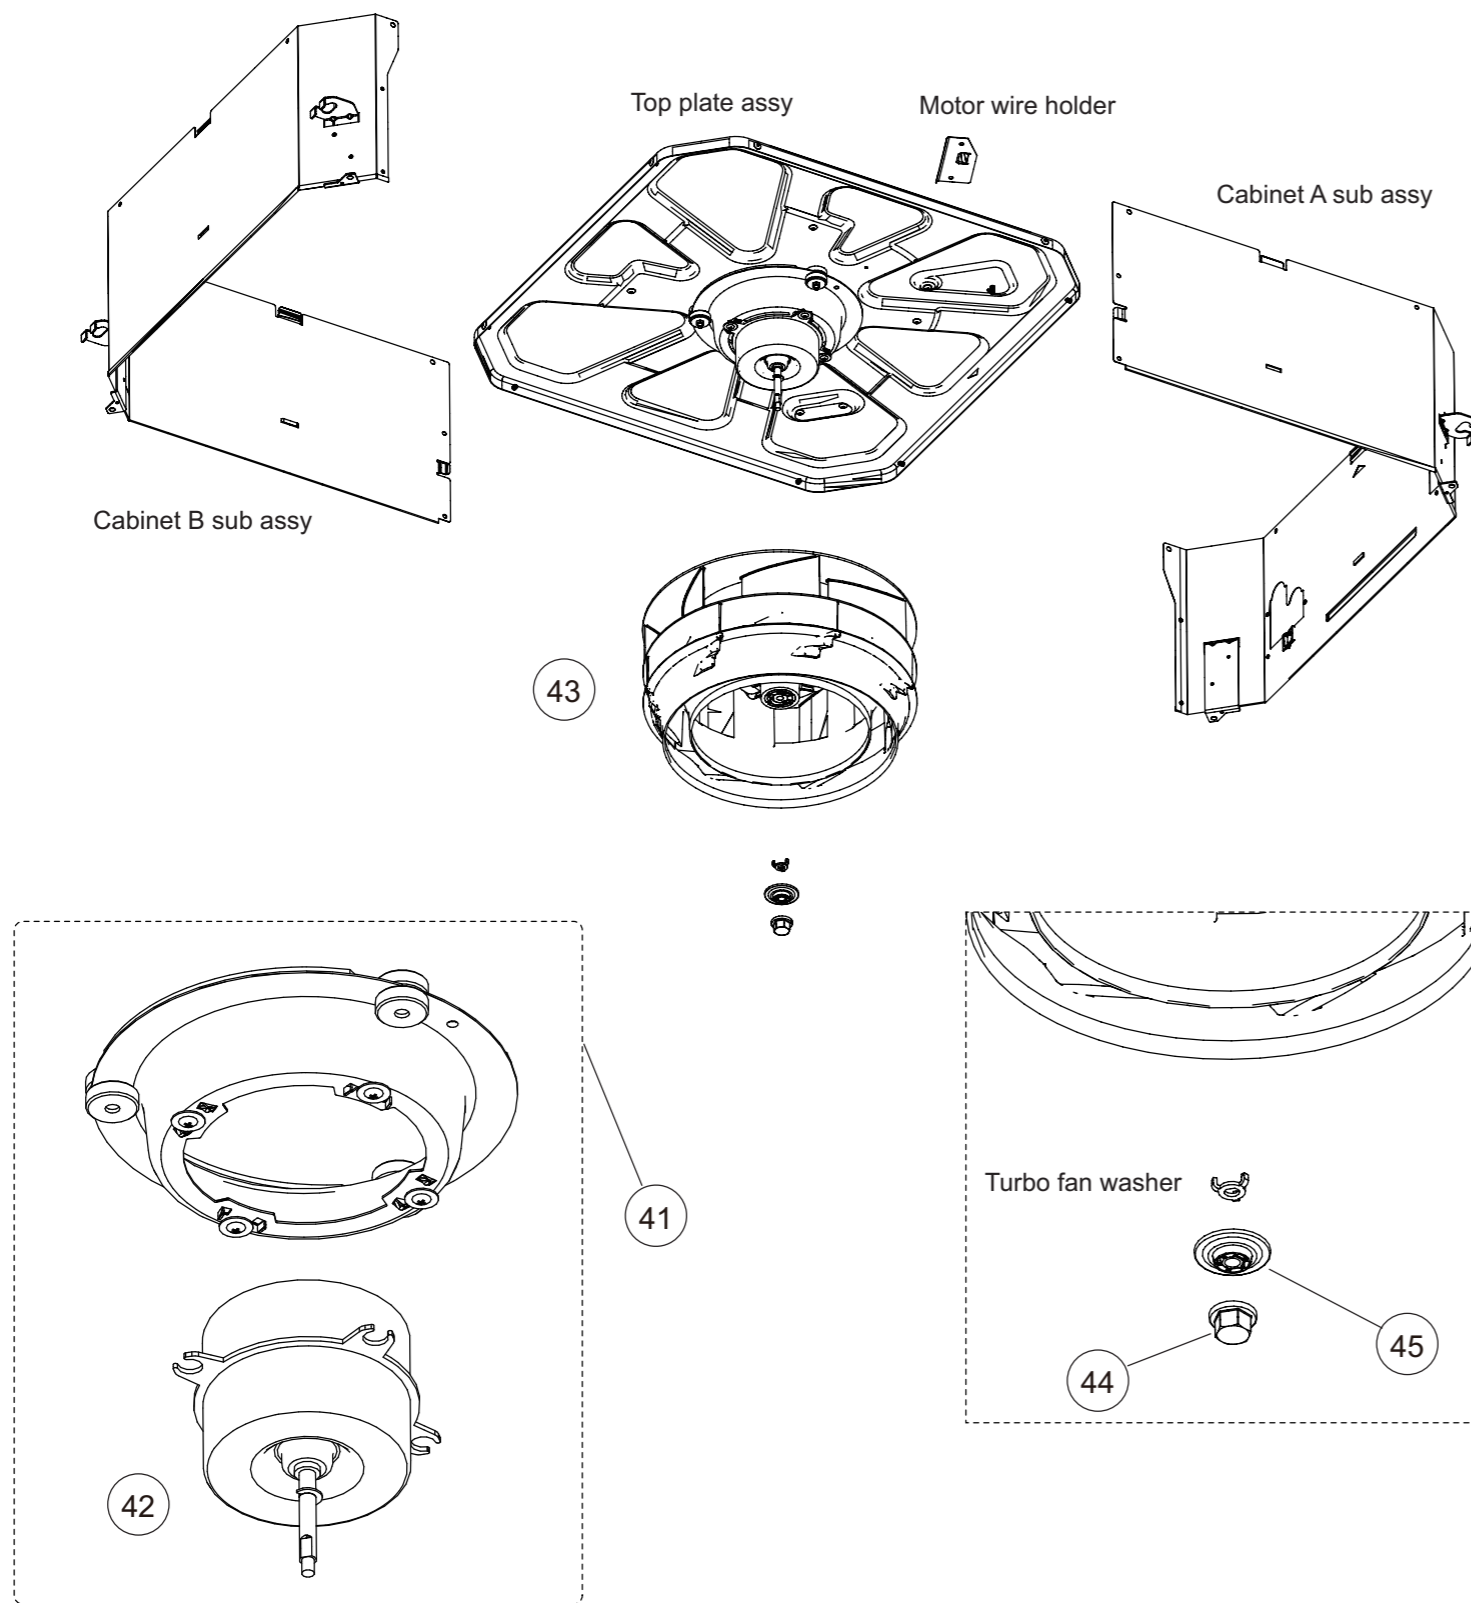

2. Indoor unit parts list

2-1. Models: AUXG09KVLA, AUXG12KVLA, AUXG14KVLA, AUXG18KVLA, and AUXG22KVLA

TECHNICAL DATA
AND PARTS LIST

TECHNICAL DATA
AND PARTS LIST

Ref.	Description	Part number
1	Drain hose	9379665001
2	Hose band	9379757010
3	Pipe Thermistor	9900942038
4	Room Thermistor	9900826000

Ref.	Description	Part number
11	Main PCB (07)	9710995965
11	Main PCB (09)	9710995743
11	Main PCB (12)	9710995750
11	Main PCB (14)	9710995705
11	Main PCB (18)	9710995767
11	Main PCB (22)	9710995613
11	Main PCB (24)	9710995866
12	Holder	0600063023
13	Communication PCB	9710019005
14	Power supply PCB	9710661006
15	Terminal	9900568009
16	Terminal	9900896003

Ref.	Description	Part number
21	Wire cover	9375516017
22	Pipe cover	9375515010
23	Bellmouth	9375503017
24	Thermistor holder	9375477011
25	Drain pan sub assy (18)	9377765024
25	Drain pan sub assy (22, 24)	9377765017
26	Drain port sub assy	9375718015
27	Float Switch sub assy	9375721046
28	Drain pump sub assy	9375717025

Ref.	Description	Part number
41	Fan motor sub Assy	9375719012
42	Fan motor	9602436019
43	2 stage turbo fan Assy	9375480011
44	Shaft cap	9377807014
45	Washer cover	9377811011