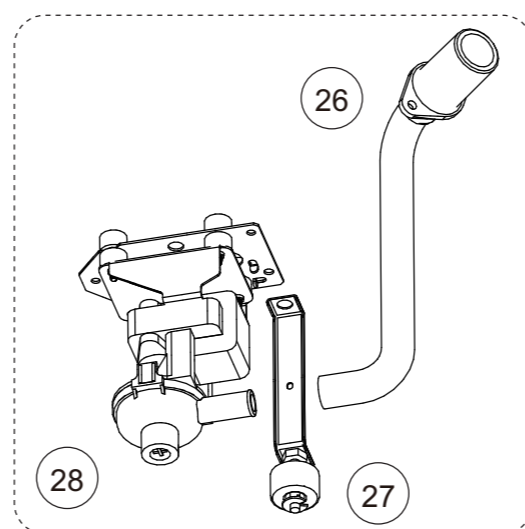

2. Indoor unit parts list

2-1. Models: AUXG09KVLA, AUXG12KVLA, AUXG14KVLA, AUXG18KVLA, and AUXG22KVLA

TECHNICAL DATA
AND PARTS LIST

TECHNICAL DATA
AND PARTS LIST

Ref.	Description	Part number
1	Drain hose	9379665001
2	Hose band	9379757010
3	Pipe Thermistor	9900942038
4	Room Thermistor	9900826000

Ref.	Description	Part number
11	Main PCB (07)	9710995965
11	Main PCB (09)	9710995743
11	Main PCB (12)	9710995750
11	Main PCB (14)	9710995705
11	Main PCB (18)	9710995767
11	Main PCB (22)	9710995613
11	Main PCB (24)	9710995866
12	Holder	0600063023
13	Communication PCB	9710019005
14	Power supply PCB	9710661006
15	Terminal	9900568009
16	Terminal	9900896003

Ref.	Description	Part number
21	Wire cover	9375516017
22	Pipe cover	9375515010
23	Bellmouth	9375503017
24	Thermistor holder	9375477011
25	Drain pan sub assy (18)	9377765024
25	Drain pan sub assy (22, 24)	9377765017
26	Drain port sub assy	9375718015
27	Float Switch sub assy	9375721046
28	Drain pump sub assy	9375717025

Ref.	Description	Part number
41	Fan motor sub Assy	9375719012
42	Fan motor	9602436019
43	2 stage turbo fan Assy	9375480011
44	Shaft cap	9377807014
45	Washer cover	9377811011