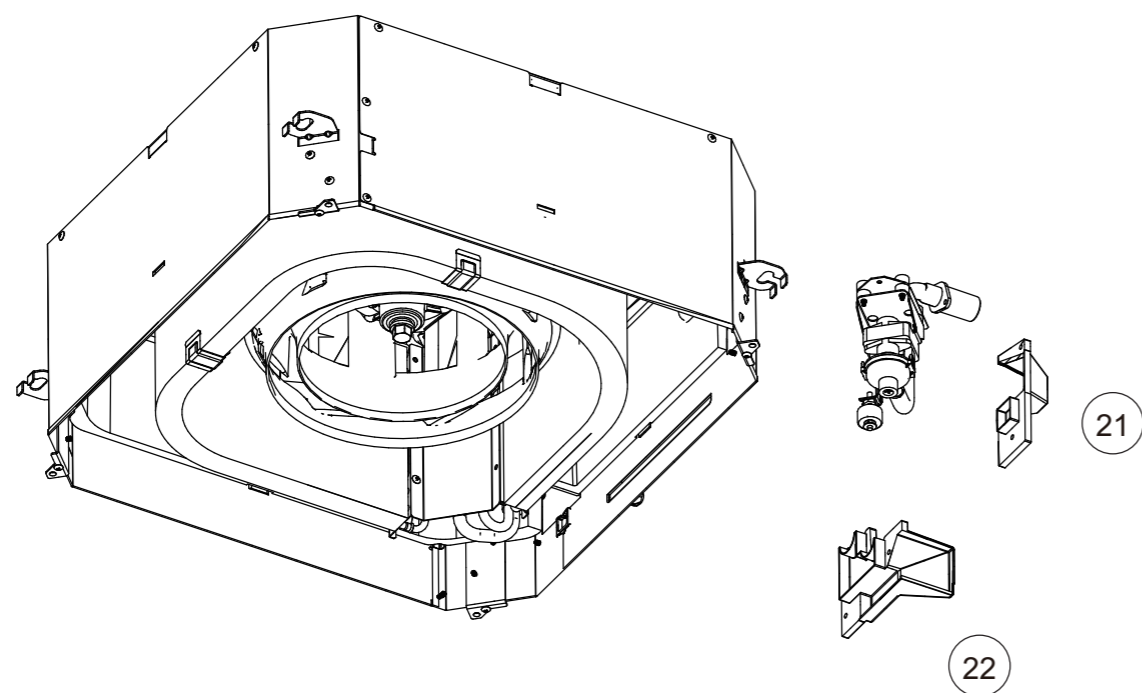

2. Indoor unit parts list

2-1. Models: AUXG09KVLA, AUXG12KVLA, AUXG14KVLA, AUXG18KVLA, and AUXG22KVLA

TECHNICAL DATA
AND PARTS LIST

TECHNICAL DATA
AND PARTS LIST

Ref.	Description	Part number
1	Drain hose	9379665001
2	Hose band	9379757010
3	Pipe Thermistor	9900942038
4	Room Thermistor	9900826000

Ref.	Description	Part number
11	Main PCB (07)	9710995965
11	Main PCB (09)	9710995743
11	Main PCB (12)	9710995750
11	Main PCB (14)	9710995705
11	Main PCB (18)	9710995767
11	Main PCB (22)	9710995613
11	Main PCB (24)	9710995866
12	Holder	0600063023
13	Communication PCB	9710019005
14	Power supply PCB	9710661006
15	Terminal	9900568009
16	Terminal	9900896003

Ref.	Description	Part number
21	Wire cover	9375516017
22	Pipe cover	9375515010
23	Bellmouth	9375503017
24	Thermistor holder	9375477011
25	Drain pan sub assy (18)	9377765024
25	Drain pan sub assy (22, 24)	9377765017
26	Drain port sub assy	9375718015
27	Float Switch sub assy	9375721046
28	Drain pump sub assy	9375717025

Ref.	Description	Part number
41	Fan motor sub Assy	9375719012
42	Fan motor	9602436019
43	2 stage turbo fan Assy	9375480011
44	Shaft cap	9377807014
45	Washer cover	9377811011