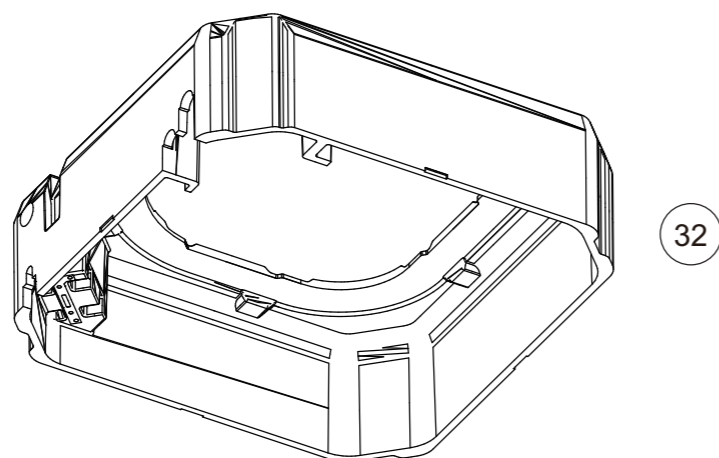

Ref.	Description	Part number
31	Evaporator total assy (07)	9377914156
31	Evaporator total assy (09, 12)	9377914101
31	Evaporator total assy (14)	9377914118
31	Evaporator total assy (18)	9377914125
31	Evaporator total assy (22, 24)	9377914149
32	Insulation box sub assy (07-18)	9377764065
32	Insulation box sub assy (22, 24)	9377764058