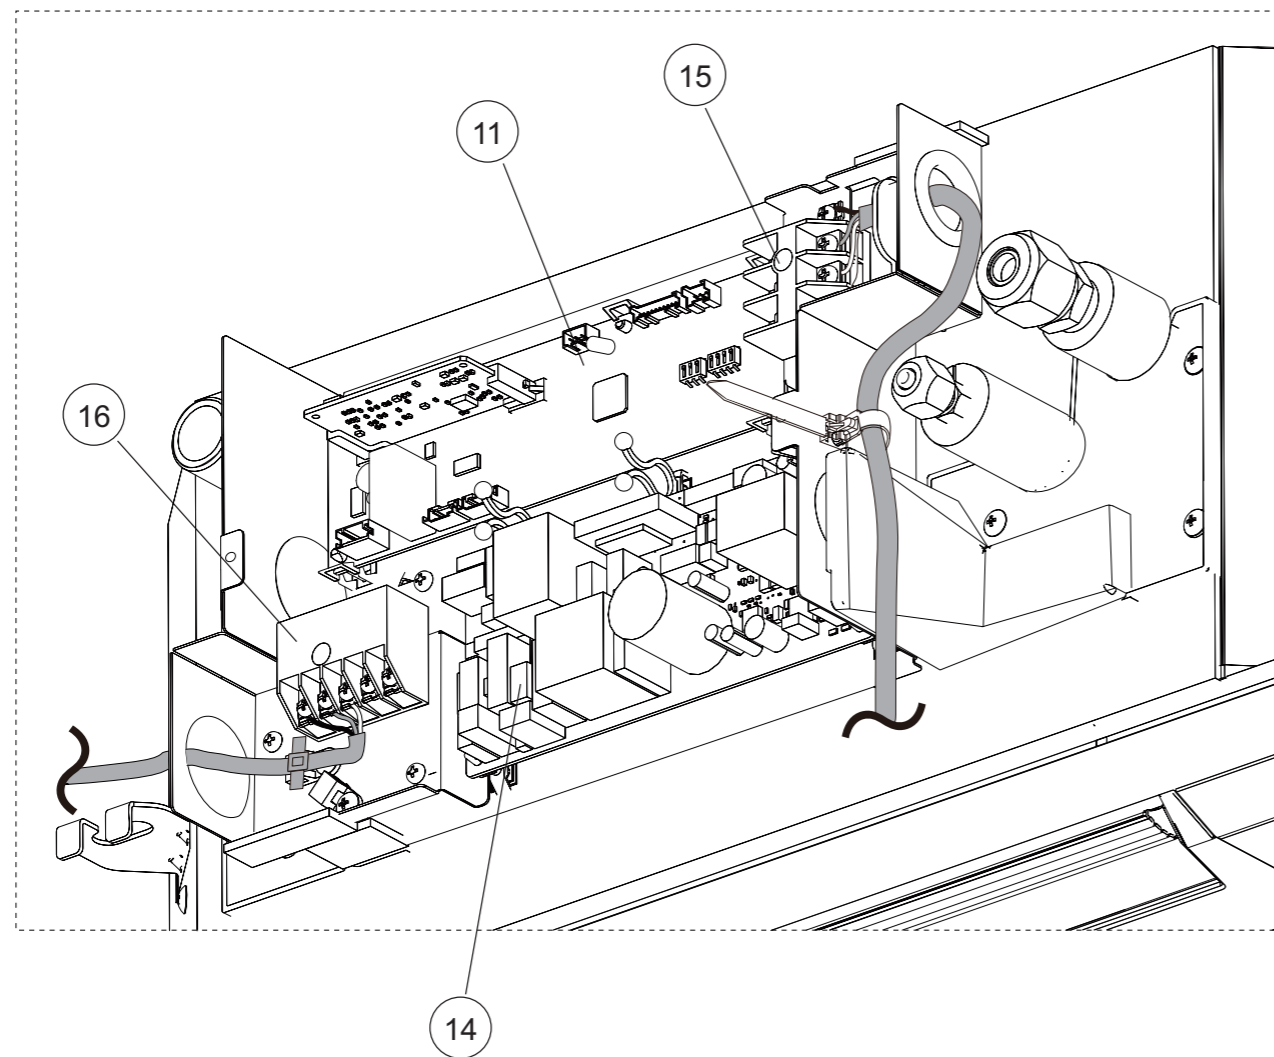

2. Indoor unit parts list

2-1. Models: AUXG09KVLA, AUXG12KVLA, AUXG14KVLA, AUXG18KVLA, and AUXG22KVLA

TECHNICAL DATA
AND PARTS LIST

TECHNICAL DATA
AND PARTS LIST

Ref.	Description	Part number
1	Drain hose	9379665001
2	Hose band	9379757010
3	Pipe Thermistor	9900942038
4	Room Thermistor	9900826000

Ref.	Description	Part number
11	Main PCB (07)	9710995965
11	Main PCB (09)	9710995743
11	Main PCB (12)	9710995750
11	Main PCB (14)	9710995705
11	Main PCB (18)	9710995767
11	Main PCB (22)	9710995613
11	Main PCB (24)	9710995866
12	Holder	0600063023
13	Communication PCB	9710019005
14	Power supply PCB	9710661006
15	Terminal	9900568009
16	Terminal	9900896003

Ref.	Description	Part number
21	Wire cover	9375516017
22	Pipe cover	9375515010
23	Bellmouth	9375503017
24	Thermistor holder	9375477011
25	Drain pan sub assy (18)	9377765024
25	Drain pan sub assy (22, 24)	9377765017
26	Drain port sub assy	9375718015
27	Float Switch sub assy	9375721046
28	Drain pump sub assy	9375717025

Ref.	Description	Part number
41	Fan motor sub Assy	9375719012
42	Fan motor	9602436019
43	2 stage turbo fan Assy	9375480011
44	Shaft cap	9377807014
45	Washer cover	9377811011