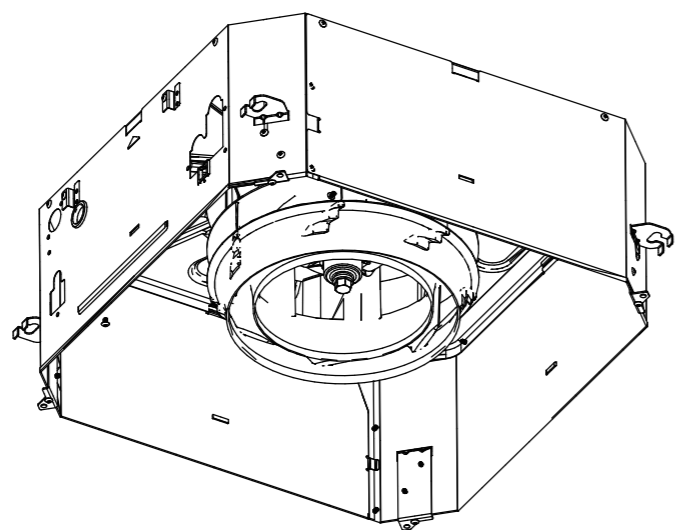

2. Indoor unit parts list

2-1. Models: AUXG09KVLA, AUXG12KVLA, AUXG14KVLA, AUXG18KVLA, and AUXG22KVLA

TECHNICAL DATA
AND PARTS LIST

TECHNICAL DATA
AND PARTS LIST

Ref.	Description	Part number
1	Drain hose	9379665001
2	Hose band	9379757010
3	Pipe Thermistor	9900942038
4	Room Thermistor	9900826000

Ref.	Description	Part number
11	Main PCB (07)	9710995965
11	Main PCB (09)	9710995743
11	Main PCB (12)	9710995750
11	Main PCB (14)	9710995705
11	Main PCB (18)	9710995767
11	Main PCB (22)	9710995613
11	Main PCB (24)	9710995866
12	Holder	0600063023
13	Communication PCB	9710019005
14	Power supply PCB	9710661006
15	Terminal	9900568009
16	Terminal	9900896003

Ref.	Description	Part number
21	Wire cover	9375516017
22	Pipe cover	9375515010
23	Bellmouth	9375503017
24	Thermistor holder	9375477011
25	Drain pan sub assy (18)	9377765024
25	Drain pan sub assy (22, 24)	9377765017
26	Drain port sub assy	9375718015
27	Float Switch sub assy	9375721046
28	Drain pump sub assy	9375717025