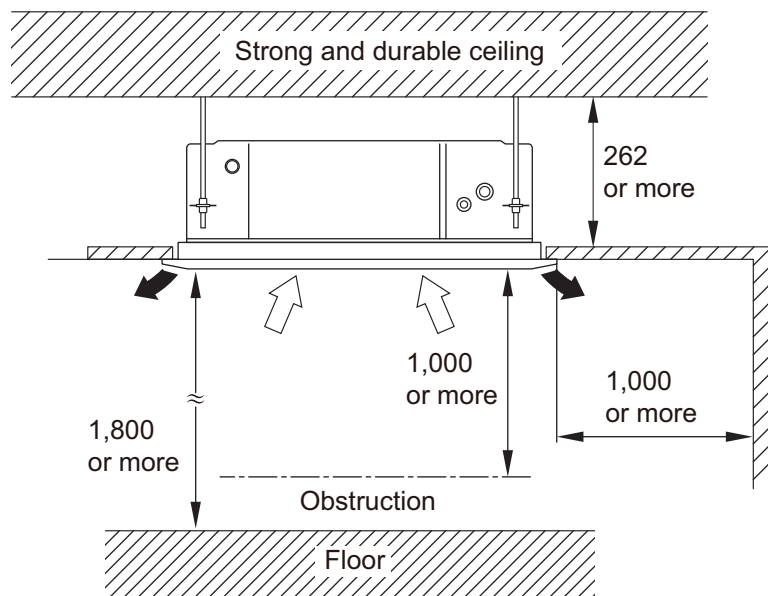

2. Dimensions

2-1. Models: AUXG09KVLA, AUXG12KVLA, AUXG14KVLA, AUXG18KVLA, and AUXG22KVLA

Unit: mm

| a: Ceiling openings | | |
|--------------------------------------|----|------------|
| Cassette grille (Option [Grid type]) | mm | 580 to 610 |

2-2. Installation space requirement

Unit: mm

| Maximum height from floor to ceiling (Unit: mm) | |
|---|-------|
| Standard | 2,700 |
| High ceiling | 3,000 |

3-way direction setting:

Unit: mm

NOTES:

- To set "3-direction", optional Air outlet shutter plate (UTR-YDZB) must be installed, and the "outlet-direction" need to be switched to "3-way" by remote controller.
*When installing the indoor unit, be careful about the maintenance space.
- The ceiling height cannot be set in the 3-way outlet mode. Therefore, ceiling height setting change by function setting 20 is prohibited. For details, refer to "[Contents of function setting](#)" on page 41.