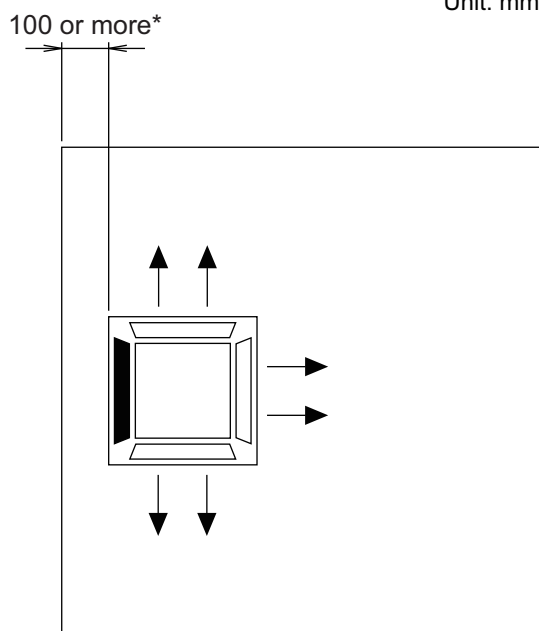

2. Dimensions

2-1. Models: AUXG09KVLA, AUXG12KVLA, AUXG14KVLA, AUXG18KVLA, and AUXG22KVLA

Unit: mm

| a: Ceiling openings | | |
|--------------------------------------|----|------------|
| Cassette grille (Option [Grid type]) | mm | 580 to 610 |

2-2. Installation space requirement

Unit: mm

| Maximum height from floor to ceiling (Unit: mm) | |
|---|-------|
| Standard | 2,700 |
| High ceiling | 3,000 |

3-way direction setting:

Unit: mm

NOTES:

- To set "3-direction", optional Air outlet shutter plate (UTR-YDZB) must be installed, and the "outlet-direction" need to be switched to "3-way" by remote controller.
*When installing the indoor unit, be careful about the maintenance space.
- The ceiling height cannot be set in the 3-way outlet mode. Therefore, ceiling height setting change by function setting 20 is prohibited. For details, refer to "[Contents of function setting](#)" on page 41.