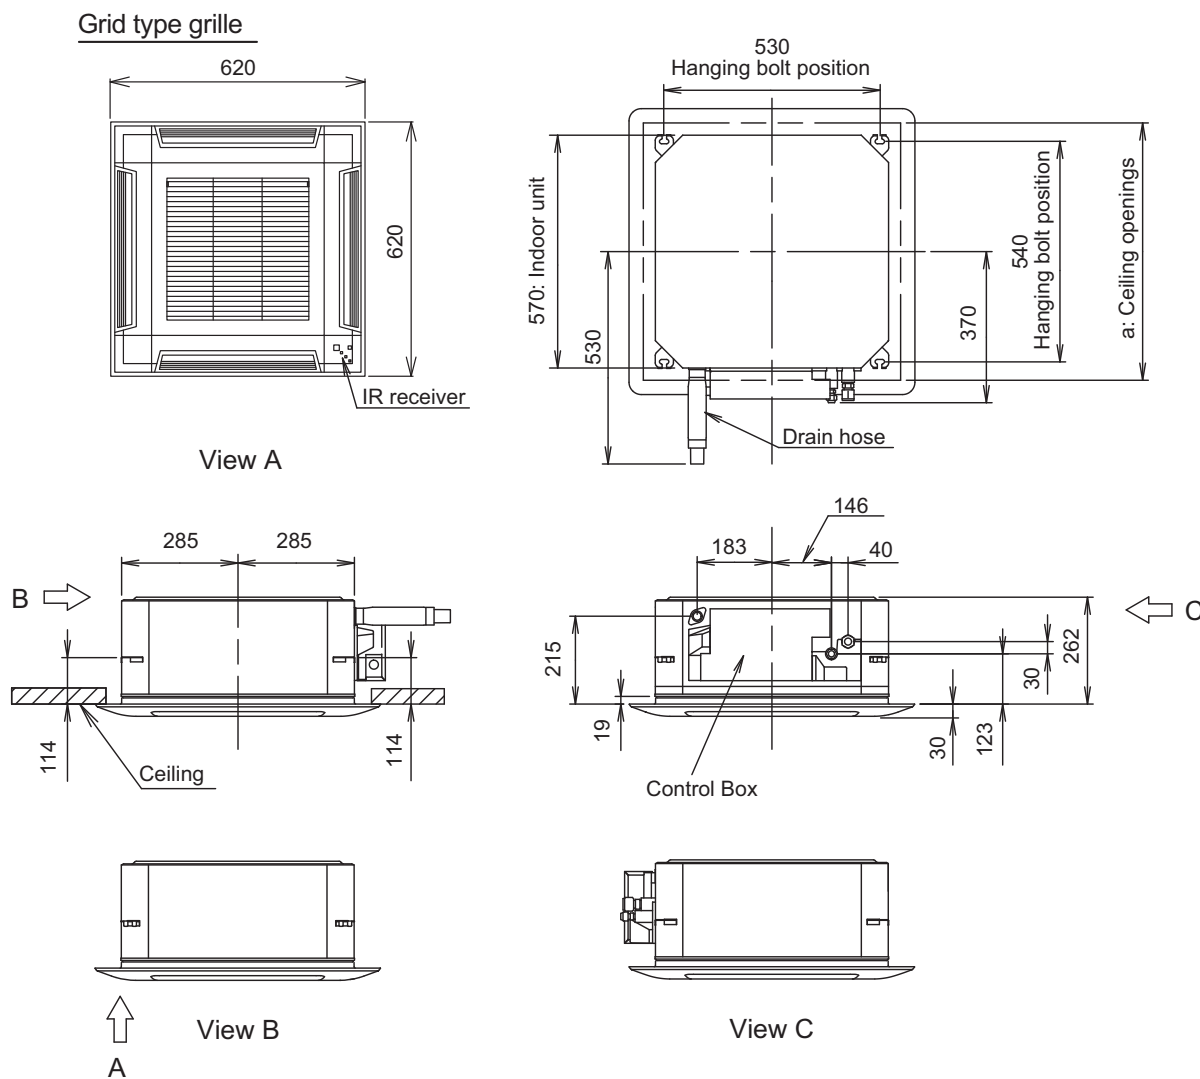

2. Dimensions

2-1. Models: AUXG09KVLA, AUXG12KVLA, AUXG14KVLA, AUXG18KVLA, and AUXG22KVLA

Unit: mm

| a: Ceiling openings | | |
|--------------------------------------|----|------------|
| Cassette grille (Option [Grid type]) | mm | 580 to 610 |

2-2. Installation space requirement

Unit: mm

| Maximum height from floor to ceiling (Unit: mm) | |
|---|-------|
| Standard | 2,700 |
| High ceiling | 3,000 |

3-way direction setting:

Unit: mm

NOTES:

- To set "3-direction", optional Air outlet shutter plate (UTR-YDZB) must be installed, and the "outlet-direction" need to be switched to "3-way" by remote controller.
*When installing the indoor unit, be careful about the maintenance space.
- The ceiling height cannot be set in the 3-way outlet mode. Therefore, ceiling height setting change by function setting 20 is prohibited. For details, refer to "[Contents of function setting](#)" on page 41.