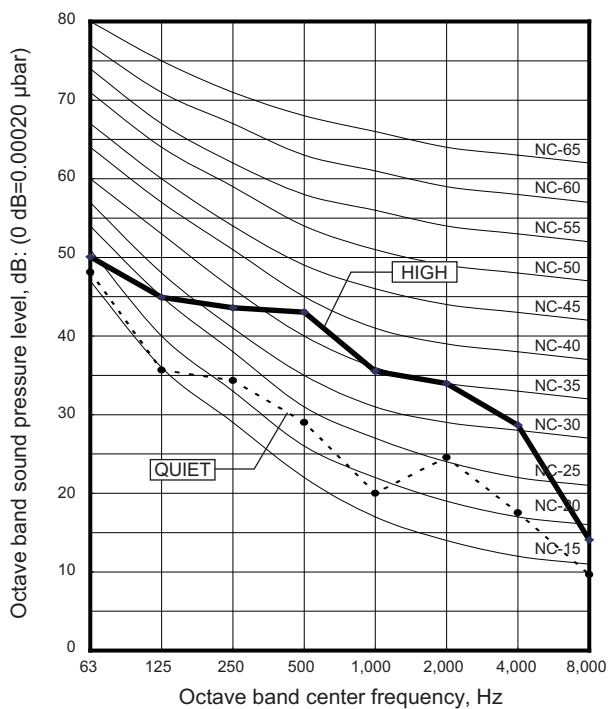

Model: AUXG14KVLA

Cooling

Heating

Model: AUXG18KVLA

Cooling

Heating

6-2. Sound level check point