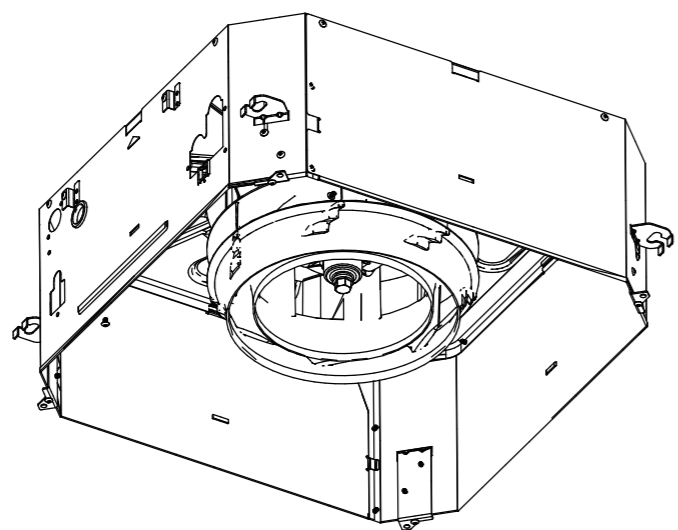

## 2. Indoor unit parts list

### 2-1. Models: AUXG09KVLA, AUXG12KVLA, AUXG14KVLA, AUXG18KVLA, and AUXG22KVLA

TECHNICAL DATA  
AND PARTS LIST

TECHNICAL DATA  
AND PARTS LIST

Ref.	Description	Part number
1	Drain hose	9379665001
2	Hose band	9379757010
3	Pipe Thermistor	9900942038
4	Room Thermistor	9900826000

Ref.	Description	Part number
11	Main PCB (07)	9710995965
11	Main PCB (09)	9710995743
11	Main PCB (12)	9710995750
11	Main PCB (14)	9710995705
11	Main PCB (18)	9710995767
11	Main PCB (22)	9710995613
11	Main PCB (24)	9710995866
12	Holder	0600063023
13	Communication PCB	9710019005
14	Power supply PCB	9710661006
15	Terminal	9900568009
16	Terminal	9900896003

Ref.	Description	Part number
21	Wire cover	9375516017
22	Pipe cover	9375515010
23	Bellmouth	9375503017
24	Thermistor holder	9375477011
25	Drain pan sub assy (18)	9377765024
25	Drain pan sub assy (22, 24)	9377765017
26	Drain port sub assy	9375718015
27	Float Switch sub assy	9375721046
28	Drain pump sub assy	9375717025