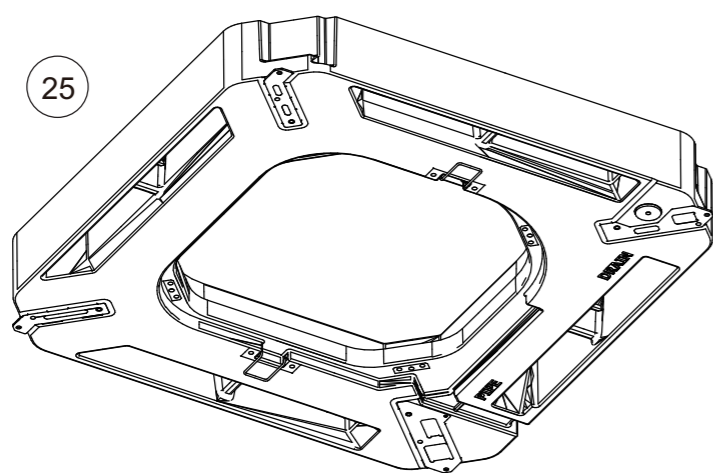

## 2. Indoor unit parts list

### 2-1. Models: AUXG09KVLA, AUXG12KVLA, AUXG14KVLA, AUXG18KVLA, and AUXG22KVLA

TECHNICAL DATA  
AND PARTS LIST

TECHNICAL DATA  
AND PARTS LIST

Ref.	Description	Part number
1	Drain hose	9379665001
2	Hose band	9379757010
3	Pipe Thermistor	9900942038
4	Room Thermistor	9900826000

Ref.	Description	Part number
11	Main PCB (07)	9710995965
11	Main PCB (09)	9710995743
11	Main PCB (12)	9710995750
11	Main PCB (14)	9710995705
11	Main PCB (18)	9710995767
11	Main PCB (22)	9710995613
11	Main PCB (24)	9710995866
12	Holder	0600063023
13	Communication PCB	9710019005
14	Power supply PCB	9710661006
15	Terminal	9900568009
16	Terminal	9900896003