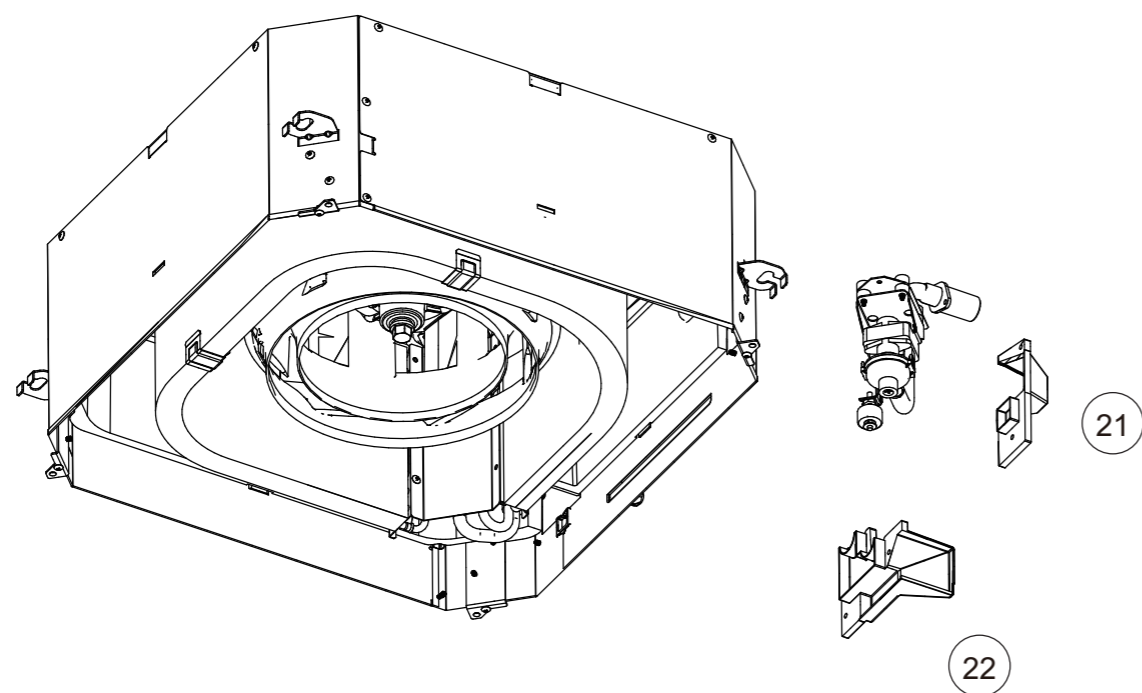

## 2. Indoor unit parts list

### 2-1. Models: AUXG09KVLA, AUXG12KVLA, AUXG14KVLA, AUXG18KVLA, and AUXG22KVLA

TECHNICAL DATA  
AND PARTS LIST

TECHNICAL DATA  
AND PARTS LIST

Ref.	Description	Part number
1	Drain hose	9379665001
2	Hose band	9379757010
3	Pipe Thermistor	9900942038
4	Room Thermistor	9900826000

Ref.	Description	Part number
11	Main PCB (07)	9710995965
11	Main PCB (09)	9710995743
11	Main PCB (12)	9710995750
11	Main PCB (14)	9710995705
11	Main PCB (18)	9710995767
11	Main PCB (22)	9710995613
11	Main PCB (24)	9710995866
12	Holder	0600063023
13	Communication PCB	9710019005
14	Power supply PCB	9710661006
15	Terminal	9900568009
16	Terminal	9900896003

Ref.	Description	Part number
21	Wire cover	9375516017
22	Pipe cover	9375515010
23	Bellmouth	9375503017
24	Thermistor holder	9375477011
25	Drain pan sub assy (18)	9377765024
25	Drain pan sub assy (22, 24)	9377765017
26	Drain port sub assy	9375718015
27	Float Switch sub assy	9375721046
28	Drain pump sub assy	9375717025