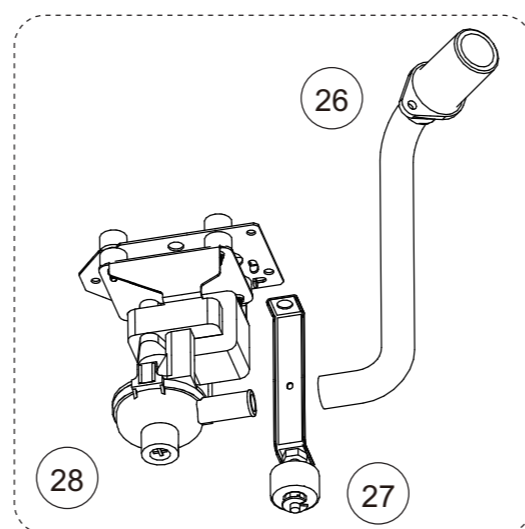

### 2-1. Models: AUXG09KVLA, AUXG12KVLA, AUXG14KVLA, AUXG18KVLA, and AUXG22KVLA

TECHNICAL DATA  
AND PARTS LIST

TECHNICAL DATA  
AND PARTS LIST

Ref.	Description	Part number
1	Drain hose	9379665001
2	Hose band	9379757010
3	Pipe Thermistor	9900942038
4	Room Thermistor	9900826000

Ref.	Description	Part number
11	Main PCB (07)	9710995965
11	Main PCB (09)	9710995743
11	Main PCB (12)	9710995750
11	Main PCB (14)	9710995705
11	Main PCB (18)	9710995767
11	Main PCB (22)	9710995613
11	Main PCB (24)	9710995866
12	Holder	0600063023
13	Communication PCB	9710019005
14	Power supply PCB	9710661006
15	Terminal	9900568009
16	Terminal	9900896003

Ref.	Description	Part number
21	Wire cover	9375516017
22	Pipe cover	9375515010
23	Bellmouth	9375503017
24	Thermistor holder	9375477011
25	Drain pan sub assy (18)	9377765024
25	Drain pan sub assy (22, 24)	9377765017
26	Drain port sub assy	9375718015
27	Float Switch sub assy	9375721046
28	Drain pump sub assy	9375717025

Ref.	Description	Part number
41	Fan motor sub Assy	9375719012
42	Fan motor	9602436019
43	2 stage turbo fan Assy	9375480011
44	Shaft cap	9377807014
45	Washer cover	9377811011