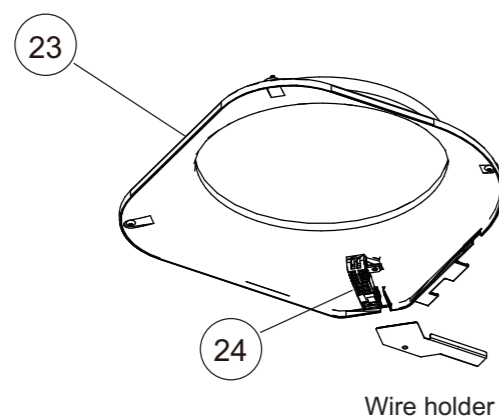

### 2-1. Models: AUXG09KVLA, AUXG12KVLA, AUXG14KVLA, AUXG18KVLA, and AUXG22KVLA

TECHNICAL DATA  
AND PARTS LIST

TECHNICAL DATA  
AND PARTS LIST

Ref.	Description	Part number
1	Drain hose	9379665001
2	Hose band	9379757010
3	Pipe Thermistor	9900942038
4	Room Thermistor	9900826000

Ref.	Description	Part number
11	Main PCB (07)	9710995965
11	Main PCB (09)	9710995743
11	Main PCB (12)	9710995750
11	Main PCB (14)	9710995705
11	Main PCB (18)	9710995767
11	Main PCB (22)	9710995613
11	Main PCB (24)	9710995866
12	Holder	0600063023
13	Communication PCB	9710019005
14	Power supply PCB	9710661006
15	Terminal	9900568009
16	Terminal	9900896003

Ref.	Description	Part number
41	Fan motor sub Assy	9375719012
42	Fan motor	9602436019
43	2 stage turbo fan Assy	9375480011
44	Shaft cap	9377807014
45	Washer cover	9377811011