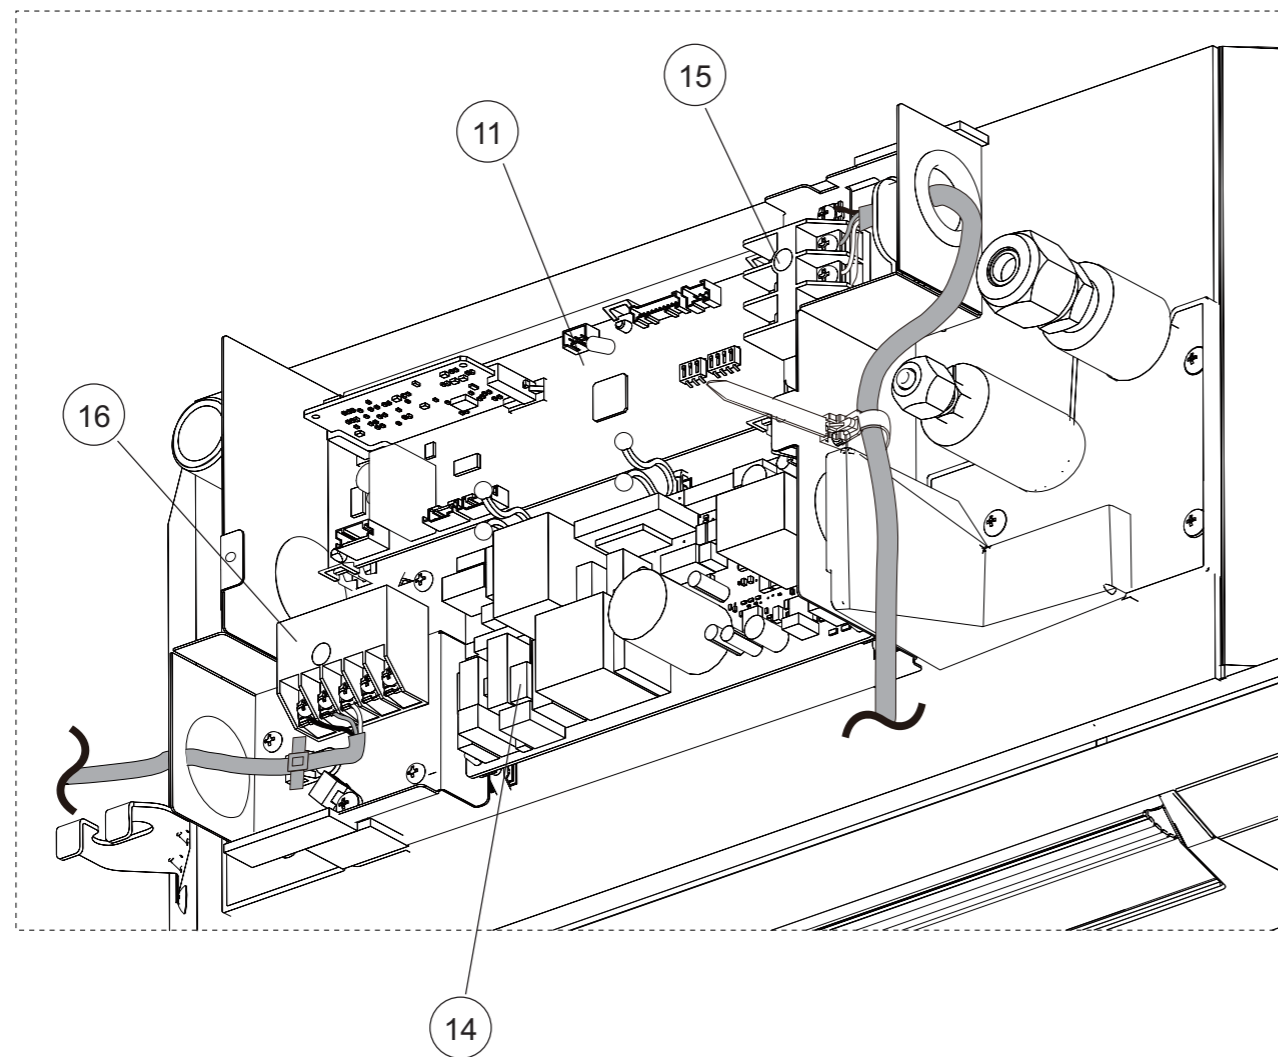

## 2. Indoor unit parts list

### 2-1. Models: AUXG09KVLA, AUXG12KVLA, AUXG14KVLA, AUXG18KVLA, and AUXG22KVLA

TECHNICAL DATA  
AND PARTS LIST

TECHNICAL DATA  
AND PARTS LIST

Ref.	Description	Part number
1	Drain hose	9379665001
2	Hose band	9379757010
3	Pipe Thermistor	9900942038
4	Room Thermistor	9900826000

Ref.	Description	Part number
11	Main PCB (07)	9710995965
11	Main PCB (09)	9710995743
11	Main PCB (12)	9710995750
11	Main PCB (14)	9710995705
11	Main PCB (18)	9710995767
11	Main PCB (22)	9710995613
11	Main PCB (24)	9710995866
12	Holder	0600063023
13	Communication PCB	9710019005
14	Power supply PCB	9710661006
15	Terminal	9900568009
16	Terminal	9900896003

Ref.	Description	Part number
21	Wire cover	9375516017
22	Pipe cover	9375515010
23	Bellmouth	9375503017
24	Thermistor holder	9375477011
25	Drain pan sub assy (18)	9377765024
25	Drain pan sub assy (22, 24)	9377765017
26	Drain port sub assy	9375718015
27	Float Switch sub assy	9375721046
28	Drain pump sub assy	9375717025