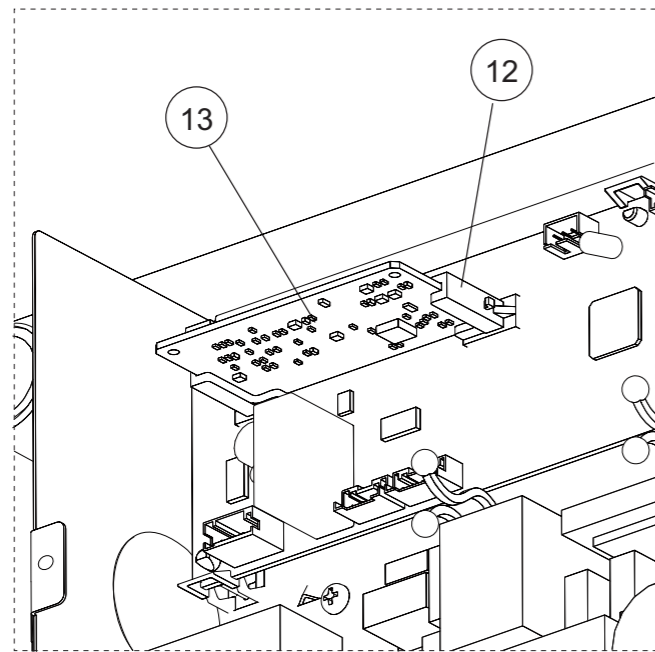

## 2. Indoor unit parts list

### 2-1. Models: AUXG09KVLA, AUXG12KVLA, AUXG14KVLA, AUXG18KVLA, and AUXG22KVLA

TECHNICAL DATA  
AND PARTS LIST

TECHNICAL DATA  
AND PARTS LIST

Ref.	Description	Part number
1	Drain hose	9379665001
2	Hose band	9379757010
3	Pipe Thermistor	9900942038
4	Room Thermistor	9900826000