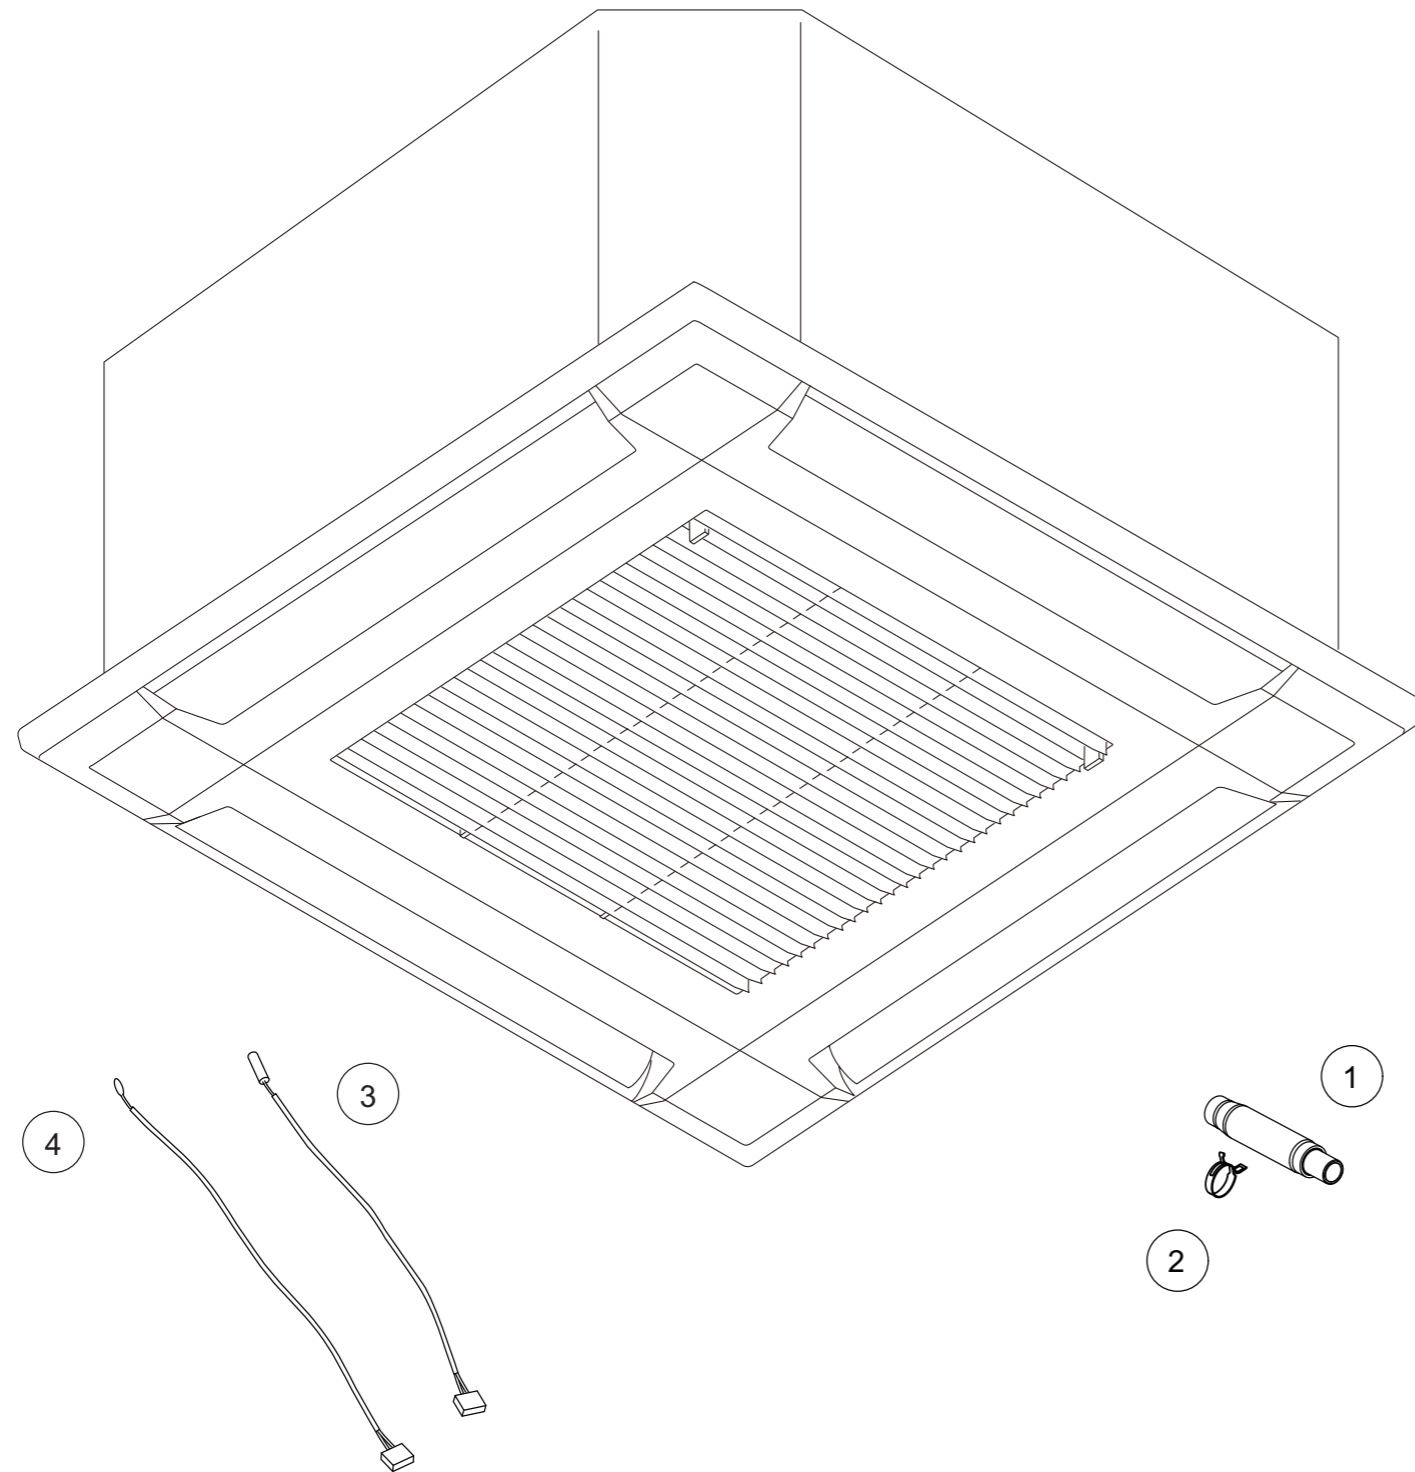

## 2. Indoor unit parts list

### 2-1. Models: AUXG09KVLA, AUXG12KVLA, AUXG14KVLA, AUXG18KVLA, and AUXG22KVLA

TECHNICAL DATA  
AND PARTS LIST

TECHNICAL DATA  
AND PARTS LIST

Ref.	Description	Part number
1	Drain hose	9379665001
2	Hose band	9379757010
3	Pipe Thermistor	9900942038
4	Room Thermistor	9900826000

Ref.	Description	Part number
11	Main PCB (07)	9710995965
11	Main PCB (09)	9710995743
11	Main PCB (12)	9710995750
11	Main PCB (14)	9710995705
11	Main PCB (18)	9710995767
11	Main PCB (22)	9710995613
11	Main PCB (24)	9710995866
12	Holder	0600063023
13	Communication PCB	9710019005
14	Power supply PCB	9710661006
15	Terminal	9900568009
16	Terminal	9900896003

Ref.	Description	Part number
21	Wire cover	9375516017
22	Pipe cover	9375515010
23	Bellmouth	9375503017
24	Thermistor holder	9375477011
25	Drain pan sub assy (18)	9377765024
25	Drain pan sub assy (22, 24)	9377765017
26	Drain port sub assy	9375718015
27	Float Switch sub assy	9375721046
28	Drain pump sub assy	9375717025