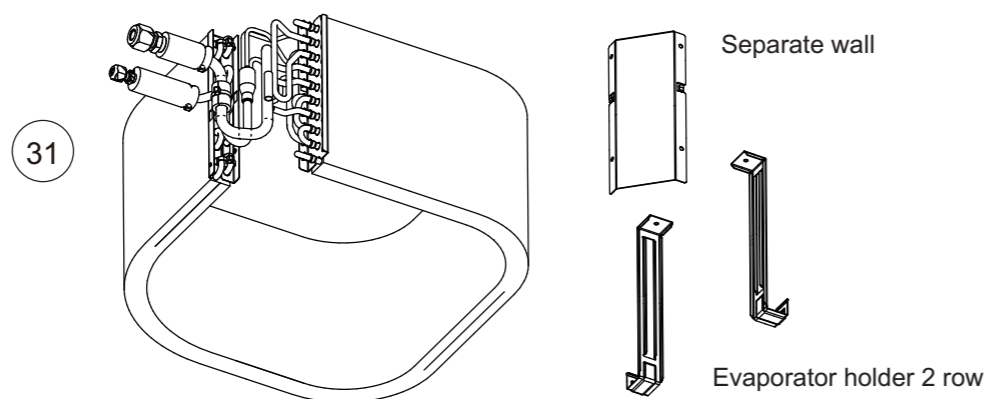

Ref.	Description	Part number
31	Evaporator total assy (07)	9377914156
31	Evaporator total assy (09, 12)	9377914101
31	Evaporator total assy (14)	9377914118
31	Evaporator total assy (18)	9377914125
31	Evaporator total assy (22, 24)	9377914149
32	Insulation box sub assy (07-18)	9377764065
32	Insulation box sub assy (22, 24)	9377764058