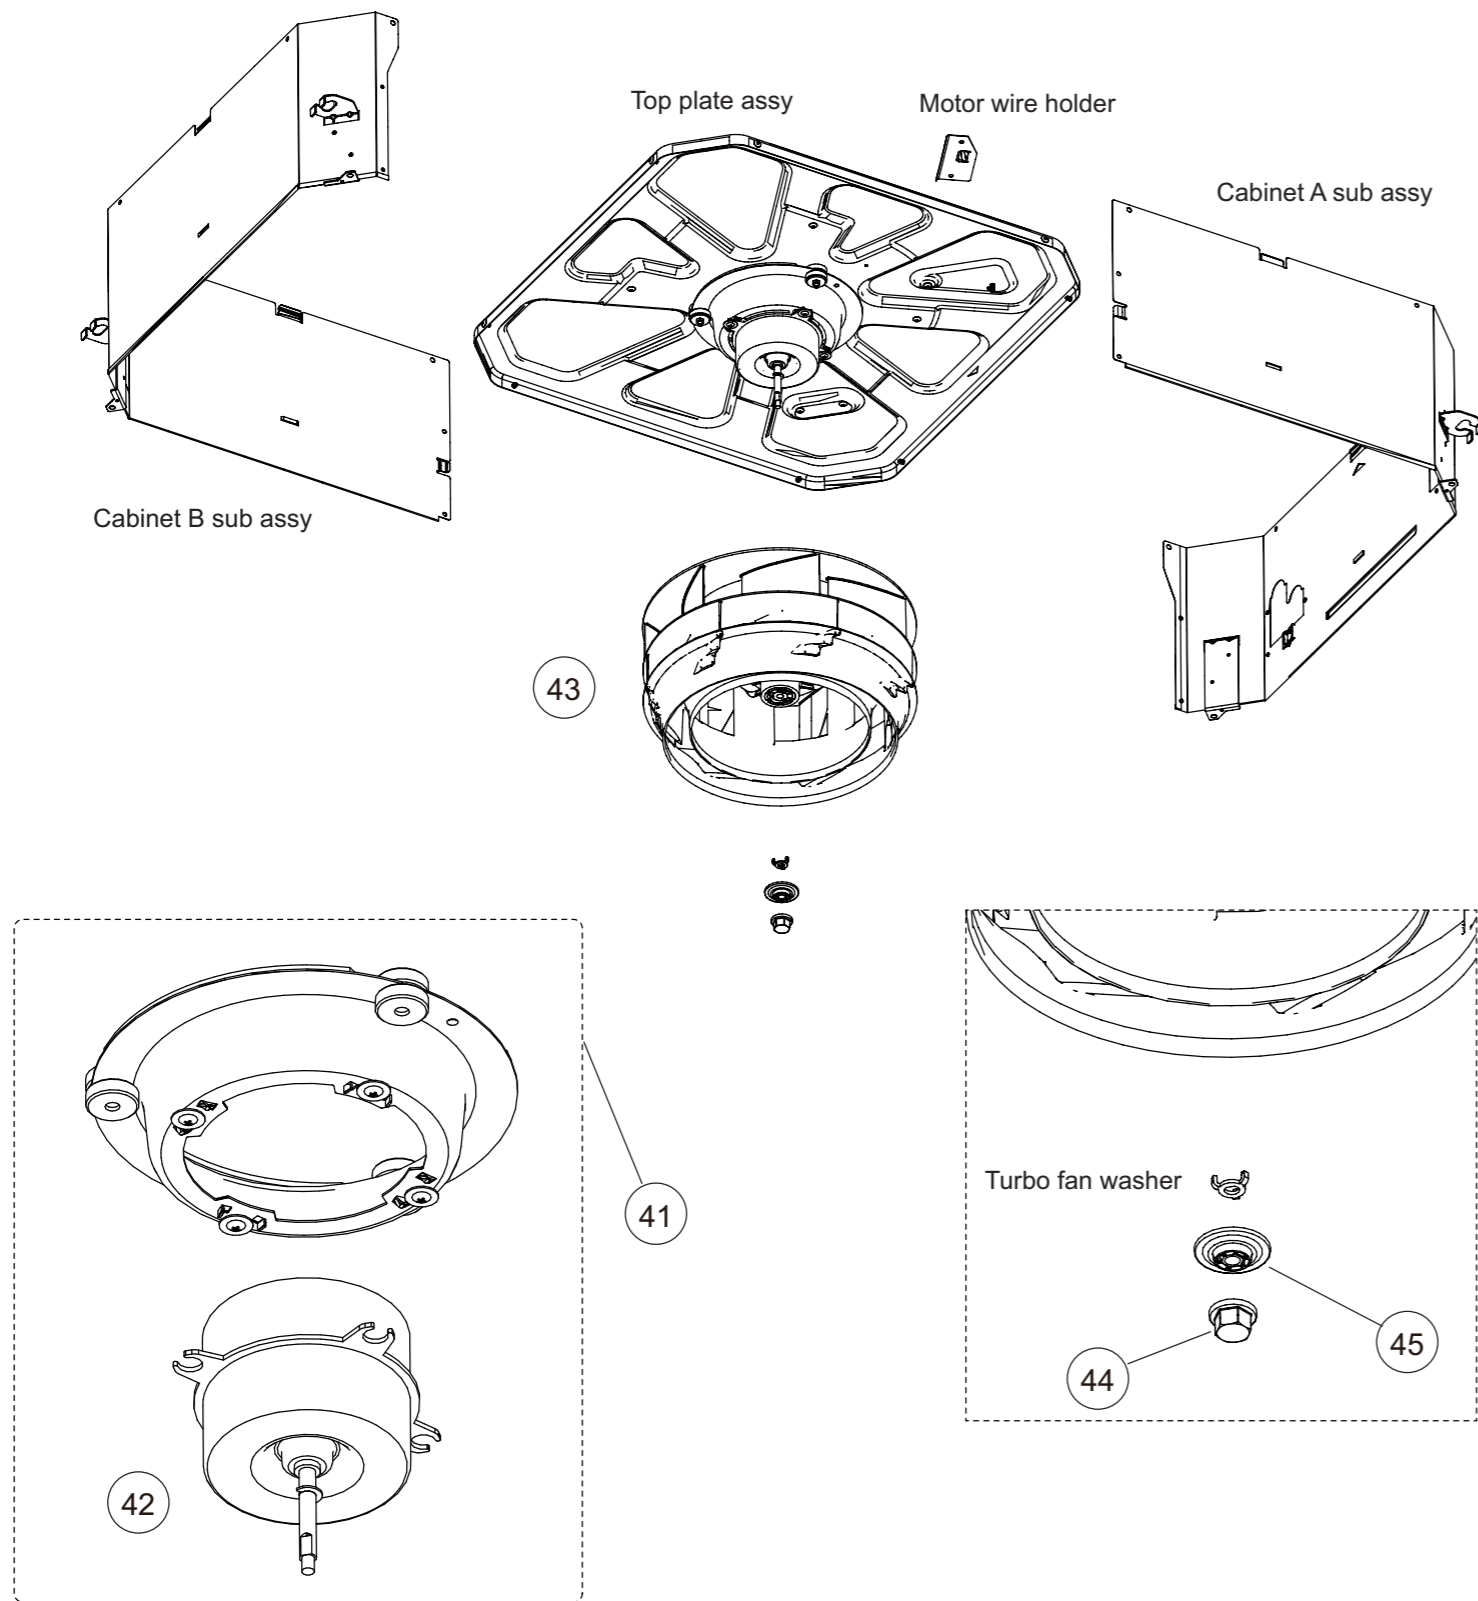

Ref.	Description	Part number
41	Fan motor sub Assy	9375719012
42	Fan motor	9602436019
43	2 stage turbo fan Assy	9375480011
44	Shaft cap	9377807014
45	Washer cover	9377811011