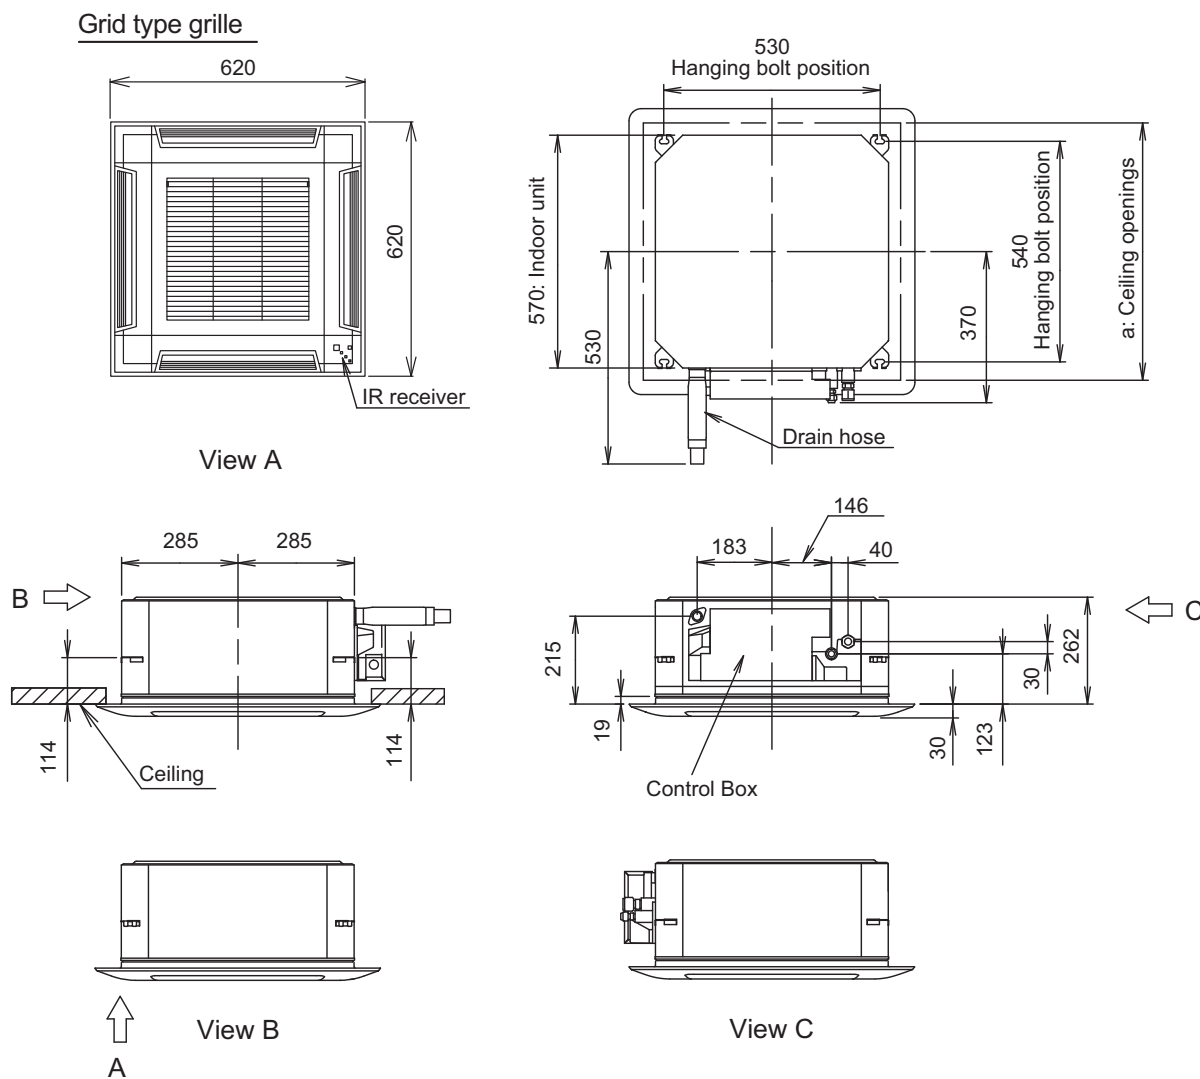

## 2. Dimensions

### 2-1. Models: AUXG09KVLA, AUXG12KVLA, AUXG14KVLA, AUXG18KVLA, and AUXG22KVLA

Unit: mm

a: Ceiling openings		
Cassette grille (Option [Grid type])	mm	580 to 610

## 2-2. Installation space requirement

Unit: mm

Maximum height from floor to ceiling (Unit: mm)	
Standard	2,700
High ceiling	3,000

### 3-way direction setting:

Unit: mm