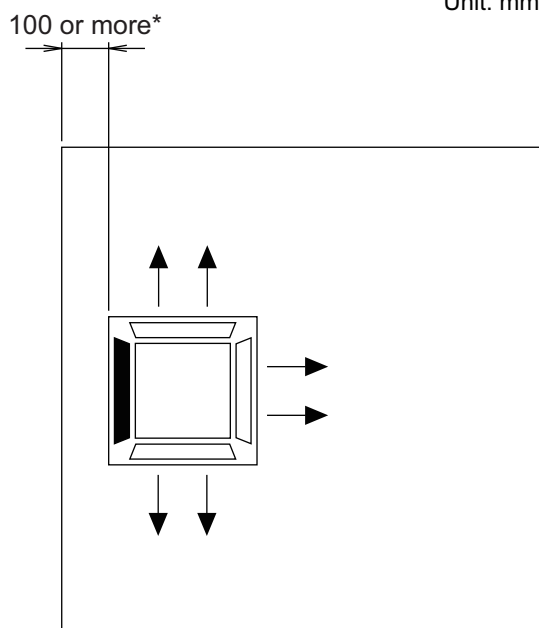

## 2-2. Installation space requirement

Unit: mm

Maximum height from floor to ceiling (Unit: mm)	
Standard	2,700
High ceiling	3,000

### 3-way direction setting:

Unit: mm