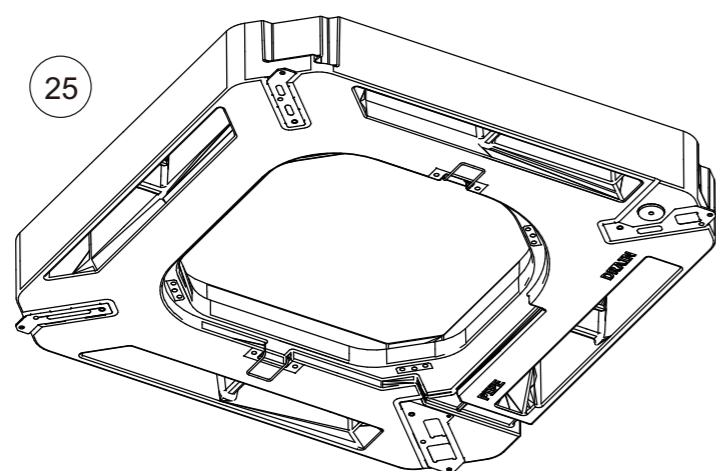

## 2. Indoor unit parts list

### 2-1. Models: AUXG09KVLA, AUXG12KVLA, AUXG14KVLA, AUXG18KVLA, and AUXG22KVLA

TECHNICAL DATA  
AND PARTS LIST

TECHNICAL DATA  
AND PARTS LIST

Ref.	Description	Part number
1	Drain hose	9379665001
2	Hose band	9379757010
3	Pipe Thermistor	9900942038
4	Room Thermistor	9900826000

Ref.	Description	Part number
11	Main PCB (07)	9710995965
11	Main PCB (09)	9710995743
11	Main PCB (12)	9710995750
11	Main PCB (14)	9710995705
11	Main PCB (18)	9710995767
11	Main PCB (22)	9710995613
11	Main PCB (24)	9710995866
12	Holder	0600063023
13	Communication PCB	9710019005
14	Power supply PCB	9710661006
15	Terminal	9900568009
16	Terminal	9900896003