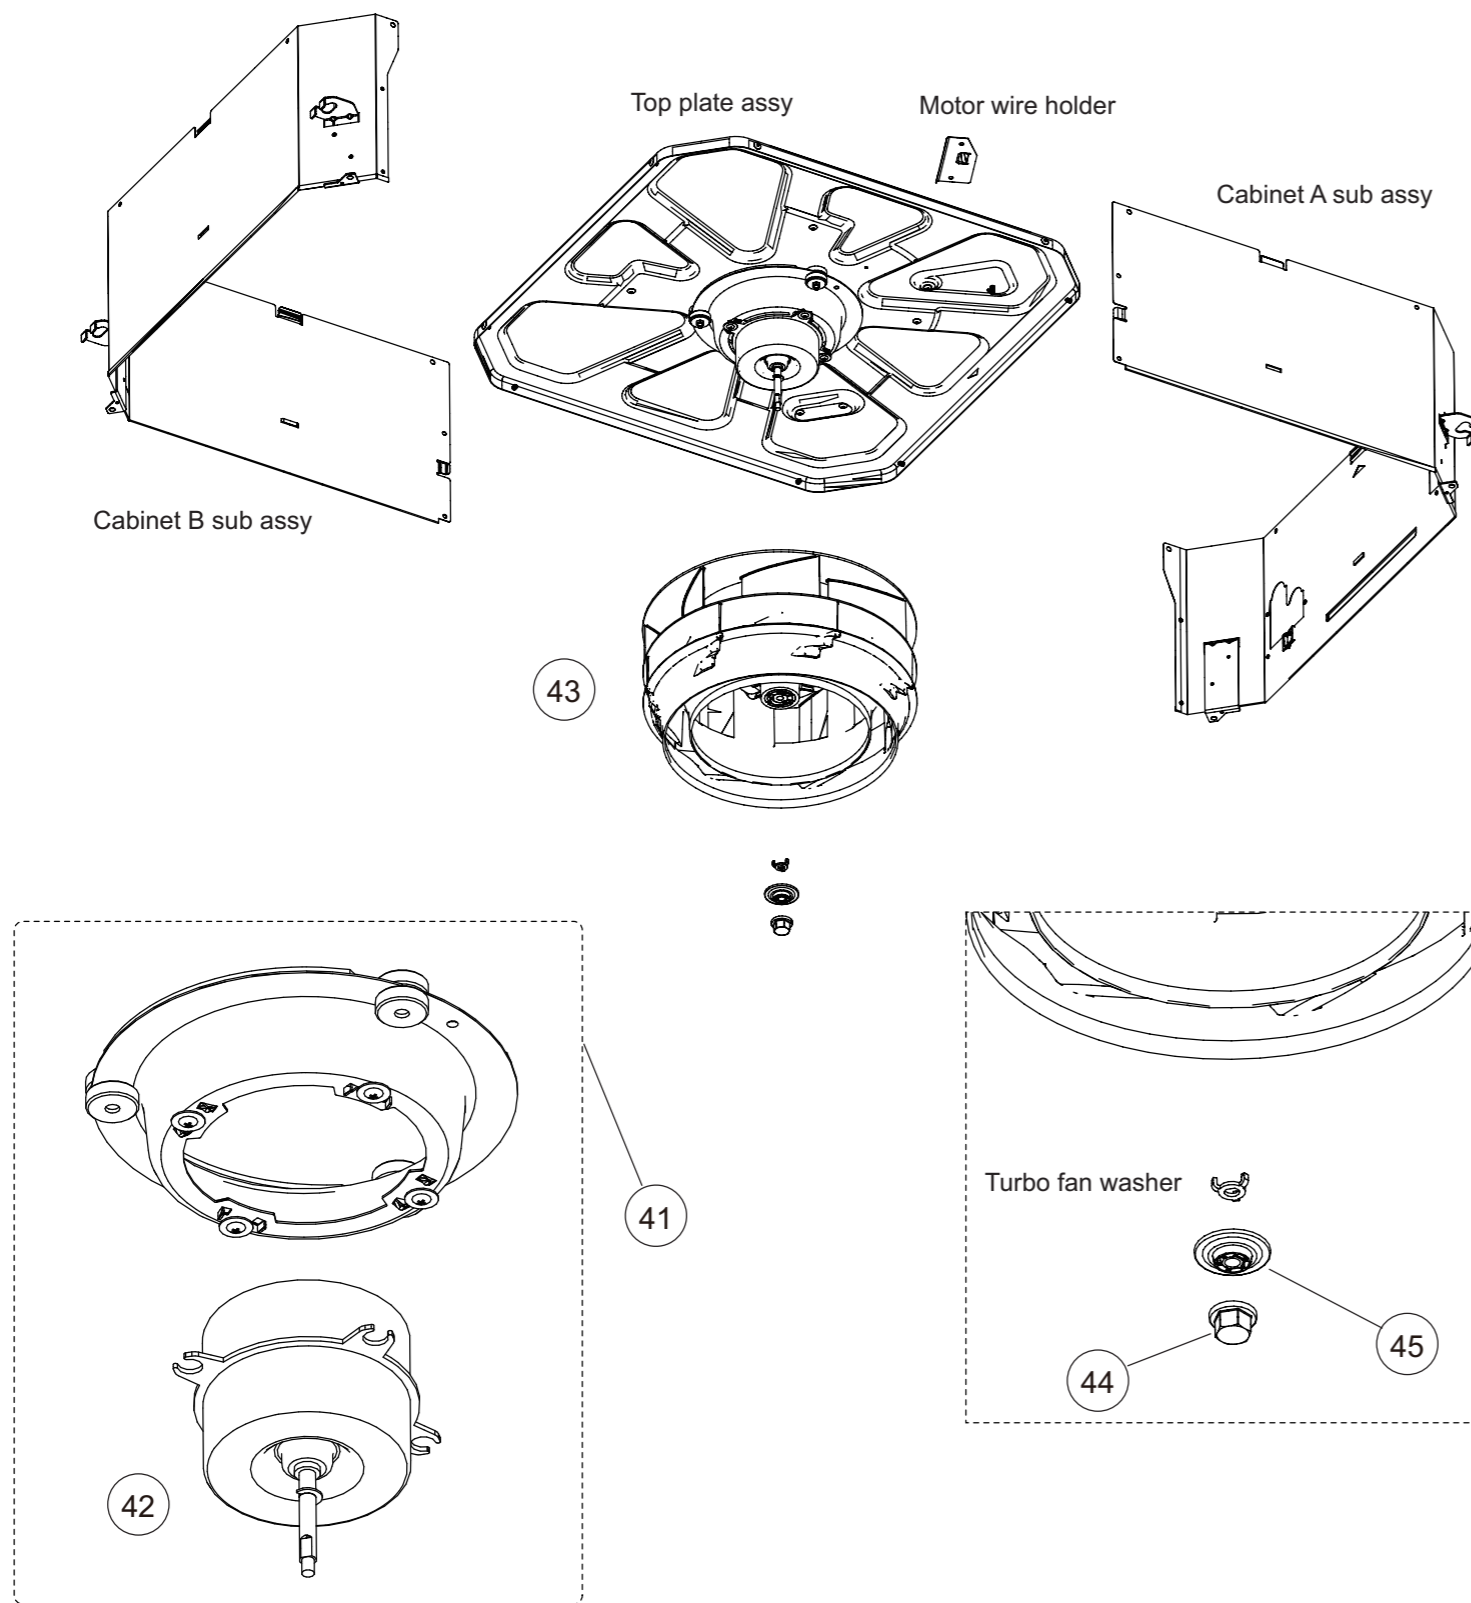

Ref.	Description	Part number
41	Fan motor sub Assy	9375719012
42	Fan motor	9602436019
43	2 stage turbo fan Assy	9375480011
44	Shaft cap	9377807014
45	Washer cover	9377811011