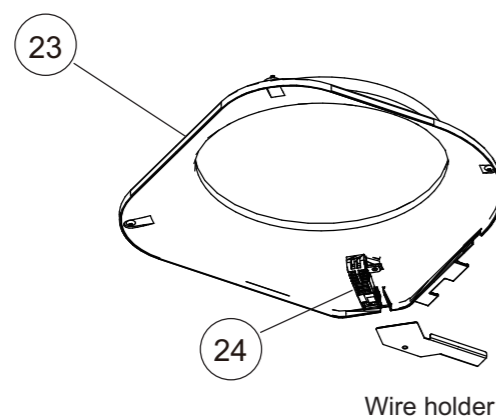

### 2-1. Models: AUXG09KVLA, AUXG12KVLA, AUXG14KVLA, AUXG18KVLA, and AUXG22KVLA

TECHNICAL DATA  
AND PARTS LIST

TECHNICAL DATA  
AND PARTS LIST

Ref.	Description	Part number
1	Drain hose	9379665001
2	Hose band	9379757010
3	Pipe Thermistor	9900942038
4	Room Thermistor	9900826000

Ref.	Description	Part number
11	Main PCB (07)	9710995965
11	Main PCB (09)	9710995743
11	Main PCB (12)	9710995750
11	Main PCB (14)	9710995705
11	Main PCB (18)	9710995767
11	Main PCB (22)	9710995613
11	Main PCB (24)	9710995866
12	Holder	0600063023
13	Communication PCB	9710019005
14	Power supply PCB	9710661006
15	Terminal	9900568009
16	Terminal	9900896003

Ref.	Description	Part number
21	Wire cover	9375516017
22	Pipe cover	9375515010
23	Bellmouth	9375503017
24	Thermistor holder	9375477011
25	Drain pan sub assy (18)	9377765024
25	Drain pan sub assy (22, 24)	9377765017
26	Drain port sub assy	9375718015
27	Float Switch sub assy	9375721046
28	Drain pump sub assy	9375717025

Ref.	Description	Part number
41	Fan motor sub Assy	9375719012
42	Fan motor	9602436019
43	2 stage turbo fan Assy	9375480011
44	Shaft cap	9377807014
45	Washer cover	9377811011