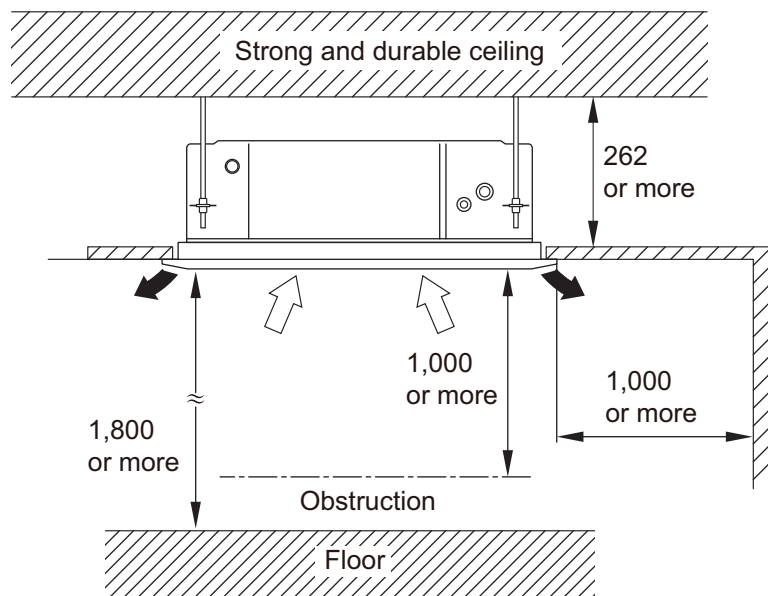

2. Dimensions

2-1. Model: AUXG24KVLA

Unit: mm

a: Ceiling openings		
Cassette grille (Option [Grid type])	mm	580 to 610

2-2. Installation space requirement

Unit: mm

Maximum height from floor to ceiling (Unit: mm)	
Standard	2,700
High ceiling	3,000

3-way direction setting:

Unit: mm

NOTES:

- To set "3-direction", optional Air outlet shutter plate (UTR-YDZB) must be installed, and the "outlet-direction" need to be switched to "3-way" by remote controller.
*When installing the indoor unit, be careful about the maintenance space.
- The ceiling height cannot be set in the 3-way outlet mode. Therefore, ceiling height setting change by function setting 20 is prohibited. For details, refer to "[Contents of function setting](#)" on page 23.