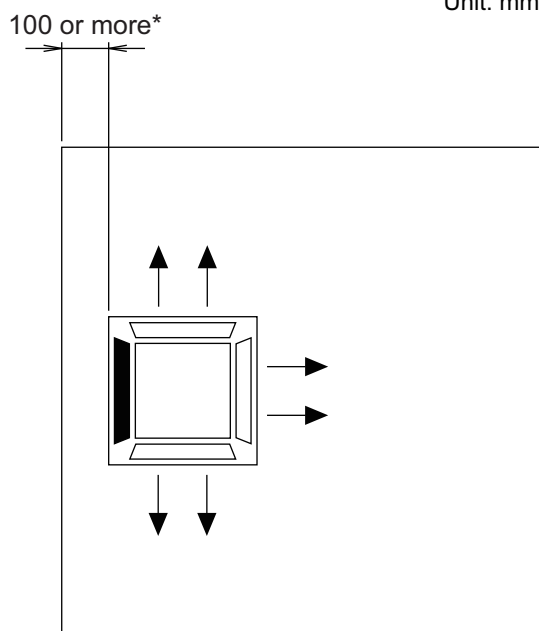

2. Dimensions

2-1. Model: AUXG24KVLA

Unit: mm

a: Ceiling openings		
Cassette grille (Option [Grid type])	mm	580 to 610

2-2. Installation space requirement

Unit: mm

Maximum height from floor to ceiling (Unit: mm)	
Standard	2,700
High ceiling	3,000

3-way direction setting:

Unit: mm

NOTES:

- To set "3-direction", optional Air outlet shutter plate (UTR-YDZB) must be installed, and the "outlet-direction" need to be switched to "3-way" by remote controller.
*When installing the indoor unit, be careful about the maintenance space.
- The ceiling height cannot be set in the 3-way outlet mode. Therefore, ceiling height setting change by function setting 20 is prohibited. For details, refer to "[Contents of function setting](#)" on page 23.