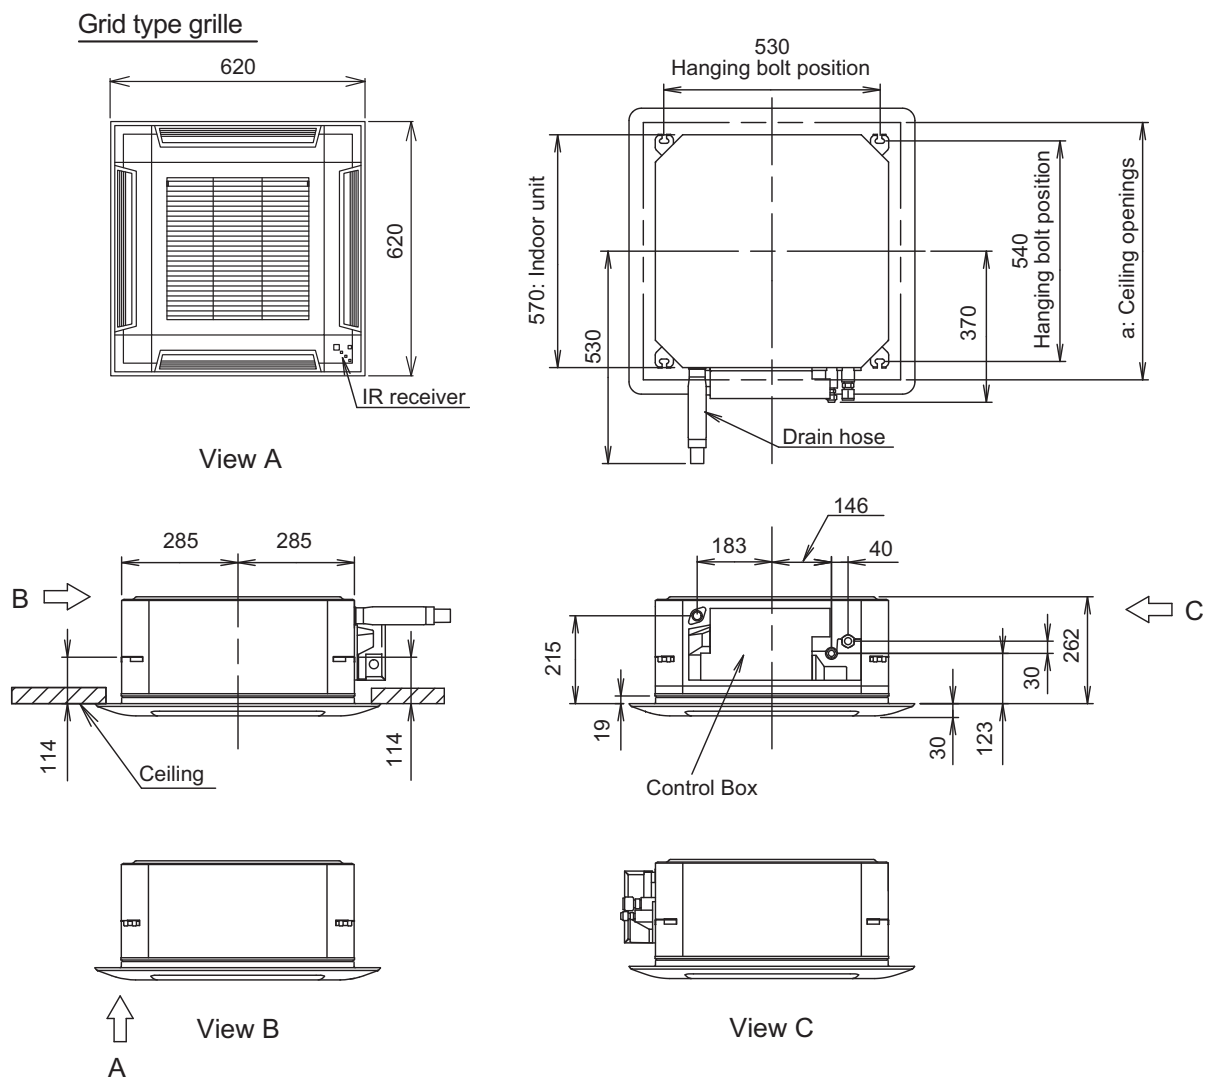

2. Dimensions

2-1. Model: AUXG24KVLA

Unit: mm

a: Ceiling openings		
Cassette grille (Option [Grid type])	mm	580 to 610

2-2. Installation space requirement

Unit: mm

Maximum height from floor to ceiling (Unit: mm)	
Standard	2,700
High ceiling	3,000

3-way direction setting:

Unit: mm

NOTES:

- To set "3-direction", optional Air outlet shutter plate (UTR-YDZB) must be installed, and the "outlet-direction" need to be switched to "3-way" by remote controller.
*When installing the indoor unit, be careful about the maintenance space.
- The ceiling height cannot be set in the 3-way outlet mode. Therefore, ceiling height setting change by function setting 20 is prohibited. For details, refer to "[Contents of function setting](#)" on page 23.