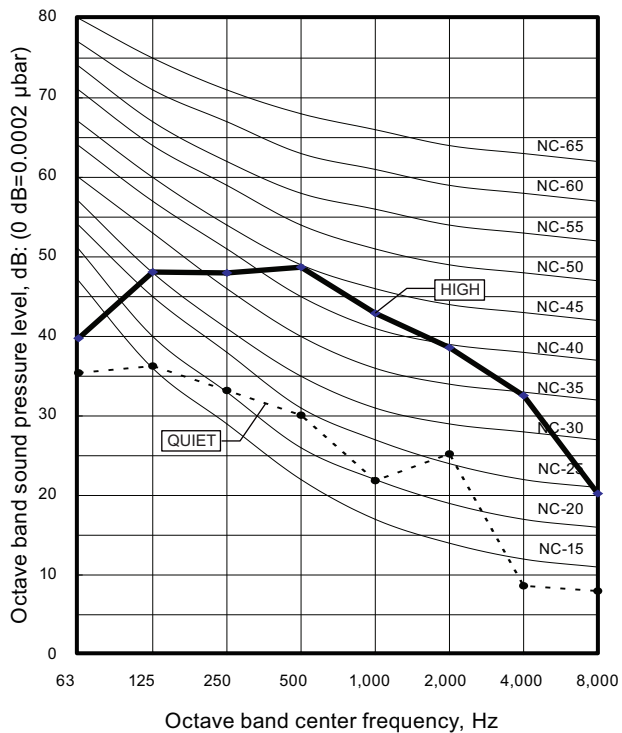

6. Operation noise (sound pressure)

6-1. Noise level curve

Measuring conditions	Ceiling height	Outlet directions
	Standard	4-way air outlet

Model: AUXG24KVL

● Cooling

● Heating

6-2. Sound level check point