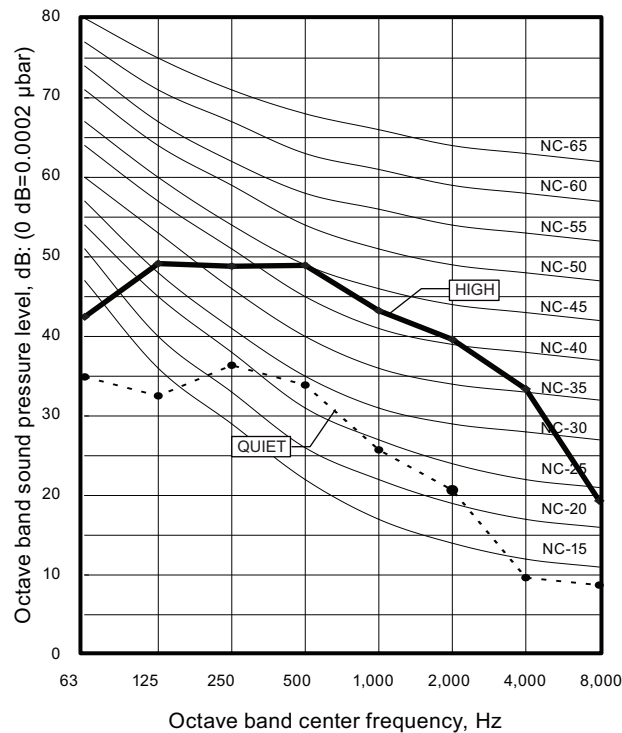

6. Operation noise (sound pressure)

6-1. Noise level curve

Measuring conditions	Ceiling height	Outlet directions
	Standard	4-way air outlet

Model: AUXG24KVL

● Cooling

● Heating

6-2. Sound level check point