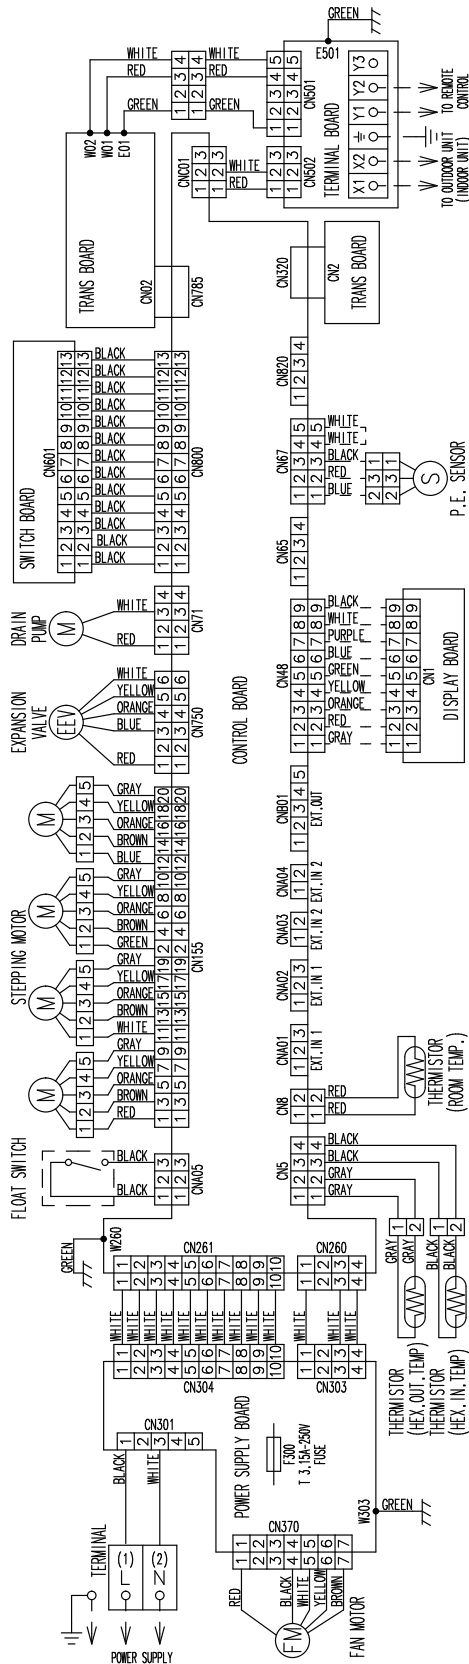

5-3. Circular flow cassette type

- Models: AUXM018GLEH, AUXM024GLEH, AUXM030GLEH, AUXK018GLEH, AUXK024GLEH, AUXK030GLEH, AUXK034GLEH, AUXK036GLEH, AUXK045GLEH, and AUXK054GLEH

INDOOR UNITS

INDOOR UNITS