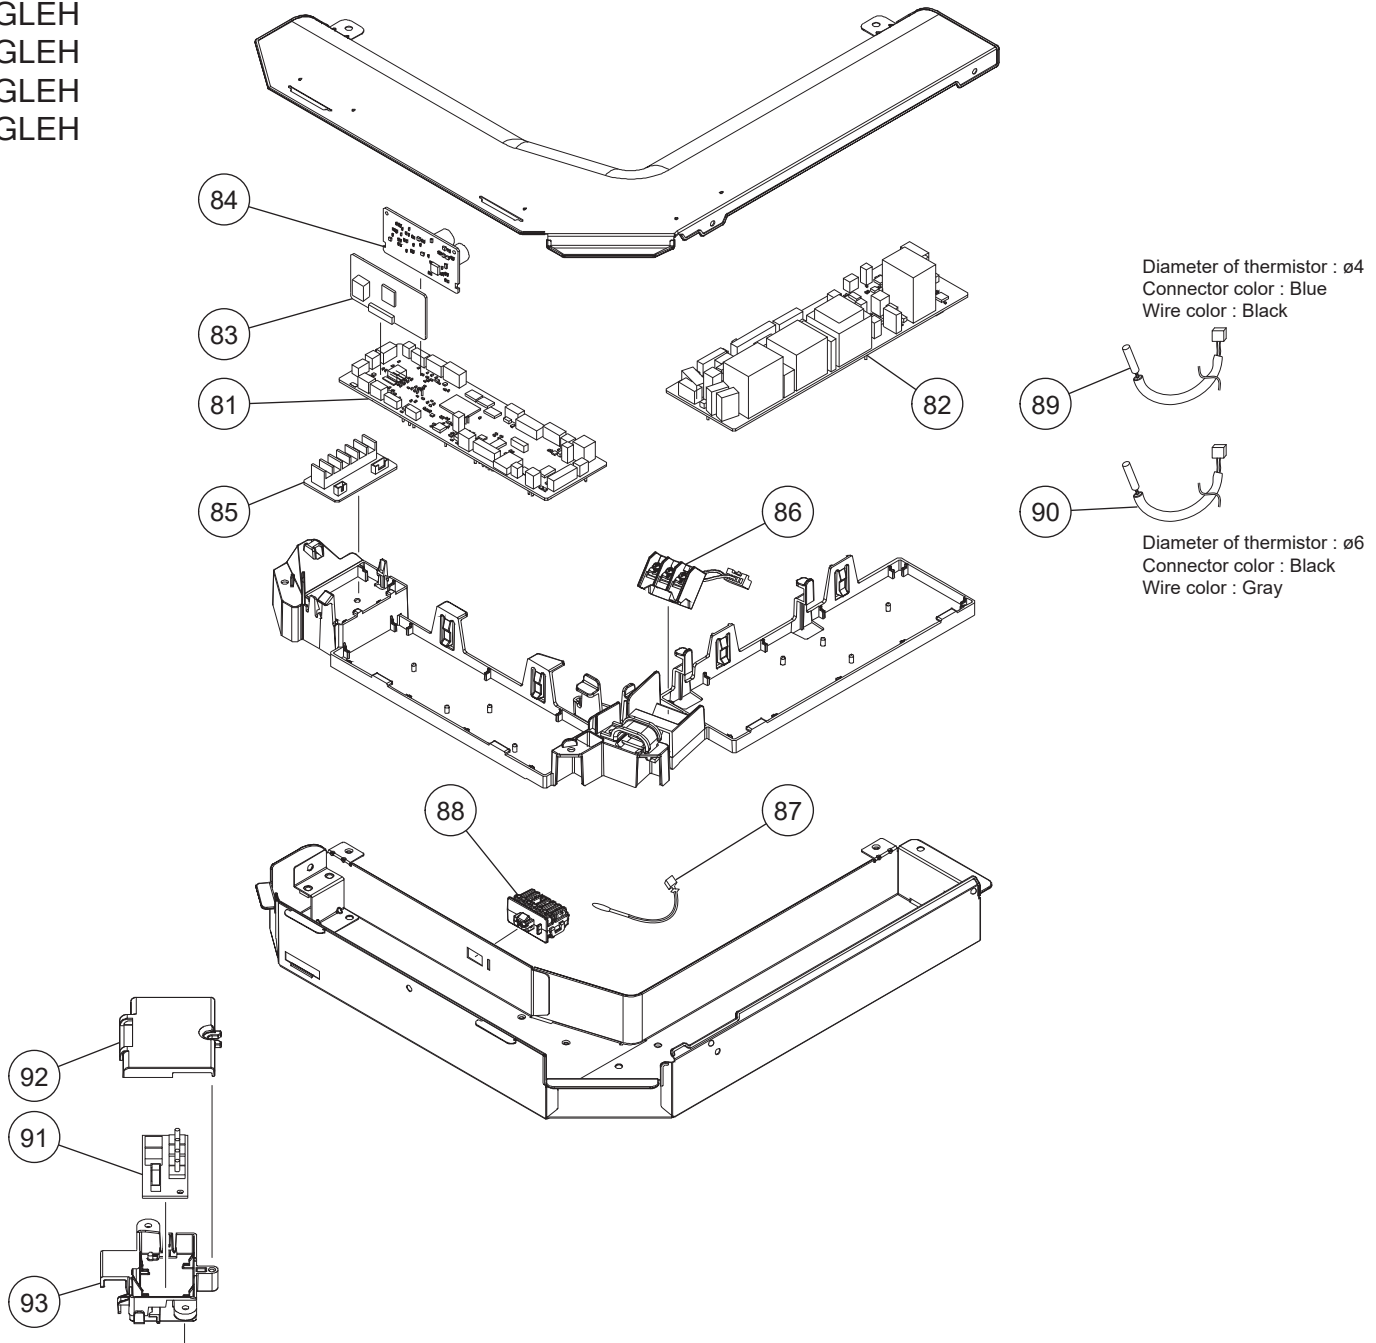

AUXK030GLEH
AUXK034GLEH
AUXK036GLEH
AUXK045GLEH
AUXK054GLEH

Ref No.	Description	Parts No.				
		AUXK030GLEH	AUXK034GLEH	AUXK036GLEH	AUXK045GLEH	AUXK054GLEH
81	CONTROLLER PCB	9710536083	9710536076	9710536076	9710536076	9710536076
82	POWER SUPPLY PCB	9710022029	9710022029	9710022029	9710022029	9710022029
83	COMMUNICATION PCB	9707774023	9707774023	9707774023	9707774023	9707774023
84	COMMUNICATION PCB (RC)	9710019005	9710019005	9710019005	9710019005	9710019005
85	TERMINAL PCB	9707736014	9707736014	9707736014	9707736014	9707736014
86	TERMINAL	9900720049	9900720049	9900720049	9900720049	9900720049
87	ROOM THERMISTOR	9900822002	9900822002	9900822002	9900822002	9900822002
88	ROOM THERMISTOR HOLDER	9381348008	9381348008	9381348008	9381348008	9381348008
89	PIPE THERMISTOR (INLET)	9900622015	9900622015	9900622015	9900622015	9900622015
90	PIPE THERMISTOR (OUTLET)	9900623012	9900623012	9900623012	9900623012	9900623012
91	SWITCH PCB	9707732030	9707732030	9707732030	9707732030	9707732030
92	SWITCH BOX COVER	9382480004	9382480004	9382480004	9382480004	9382480004
93	SWITCH BOX	9382479008	9382479008	9382479008	9382479008	9382479008