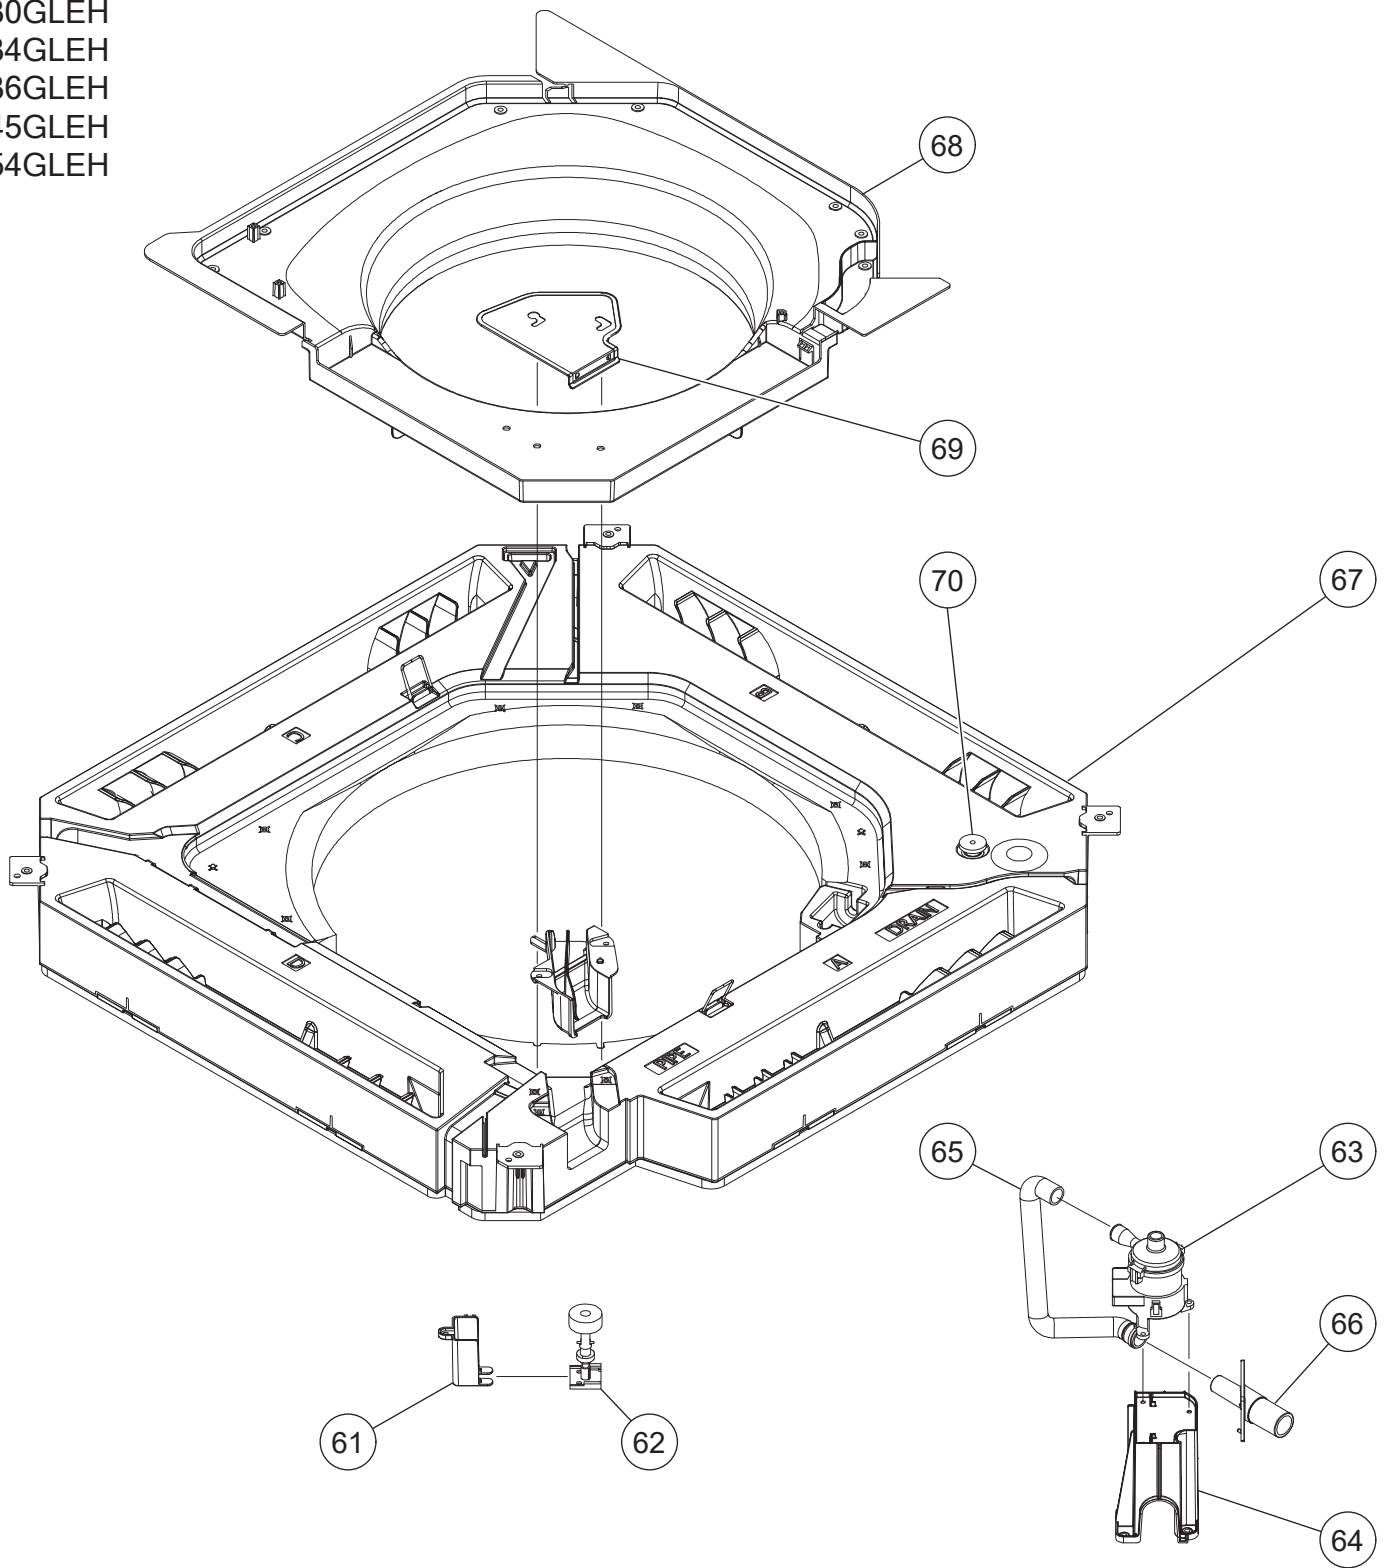

AUXK030GLEH  
 AUXK034GLEH  
 AUXK036GLEH  
 AUXK045GLEH  
 AUXK054GLEH

Ref No.	Description	Parts No.				
		AUXK030GLEH	AUXK034GLEH	AUXK036GLEH	AUXK045GLEH	AUXK054GLEH
51	EVAPORATOR TOTAL ASSY	9378580602	9378580336	9378580336	9378580336	9378580336
52	COUPLING PIPE ASSY	9321623127	9321623127	9321623127	9321623127	9321623127
53	EXPANSION VALVE	9970160011	9970104039	9970104039	9970104039	9970104039
54	COIL (EXPANSION VALVE)	9970101106	9970105074	9970105074	9970105074	9970105074

AUXK030GLEH  
 AUXK034GLEH  
 AUXK036GLEH  
 AUXK045GLEH  
 AUXK054GLEH

Ref No.	Description	Parts No.				
		AUXK030GLEH	AUXK034GLEH	AUXK036GLEH	AUXK045GLEH	AUXK054GLEH
61	Float Switch Holder	9381605002	9381605002	9381605002	9381605002	9381605002
62	Float Switch	9900465056	9900465056	9900465056	9900465056	9900465056
63	Pump Assy	9900890001	9900890001	9900890001	9900890001	9900890001
64	Drain Pump Holder	9381342006	9381342006	9381342006	9381342006	9381342006
65	Drain Hose Assy	9381914005	9381914005	9381914005	9381914005	9381914005
66	Drain Port	9378213012	9378213012	9378213012	9378213012	9378213012
67	Drain Pan Sub Assy	9381789009	9381789009	9381789009	9381789009	9381789009
68	Bell Mouth	9381345007	9381345007	9381345007	9381345007	9381345007
69	Wire Cover	9381394005	9381394005	9381394005	9381394005	9381394005
70	Drain Cap	9375502010	9375502010	9375502010	9375502010	9375502010
	Drain Hose	9379665001	9379665001	9379665001	9379665001	9379665001
	Panel Hook	9375671013	9375671013	9375671013	9375671013	9375671013