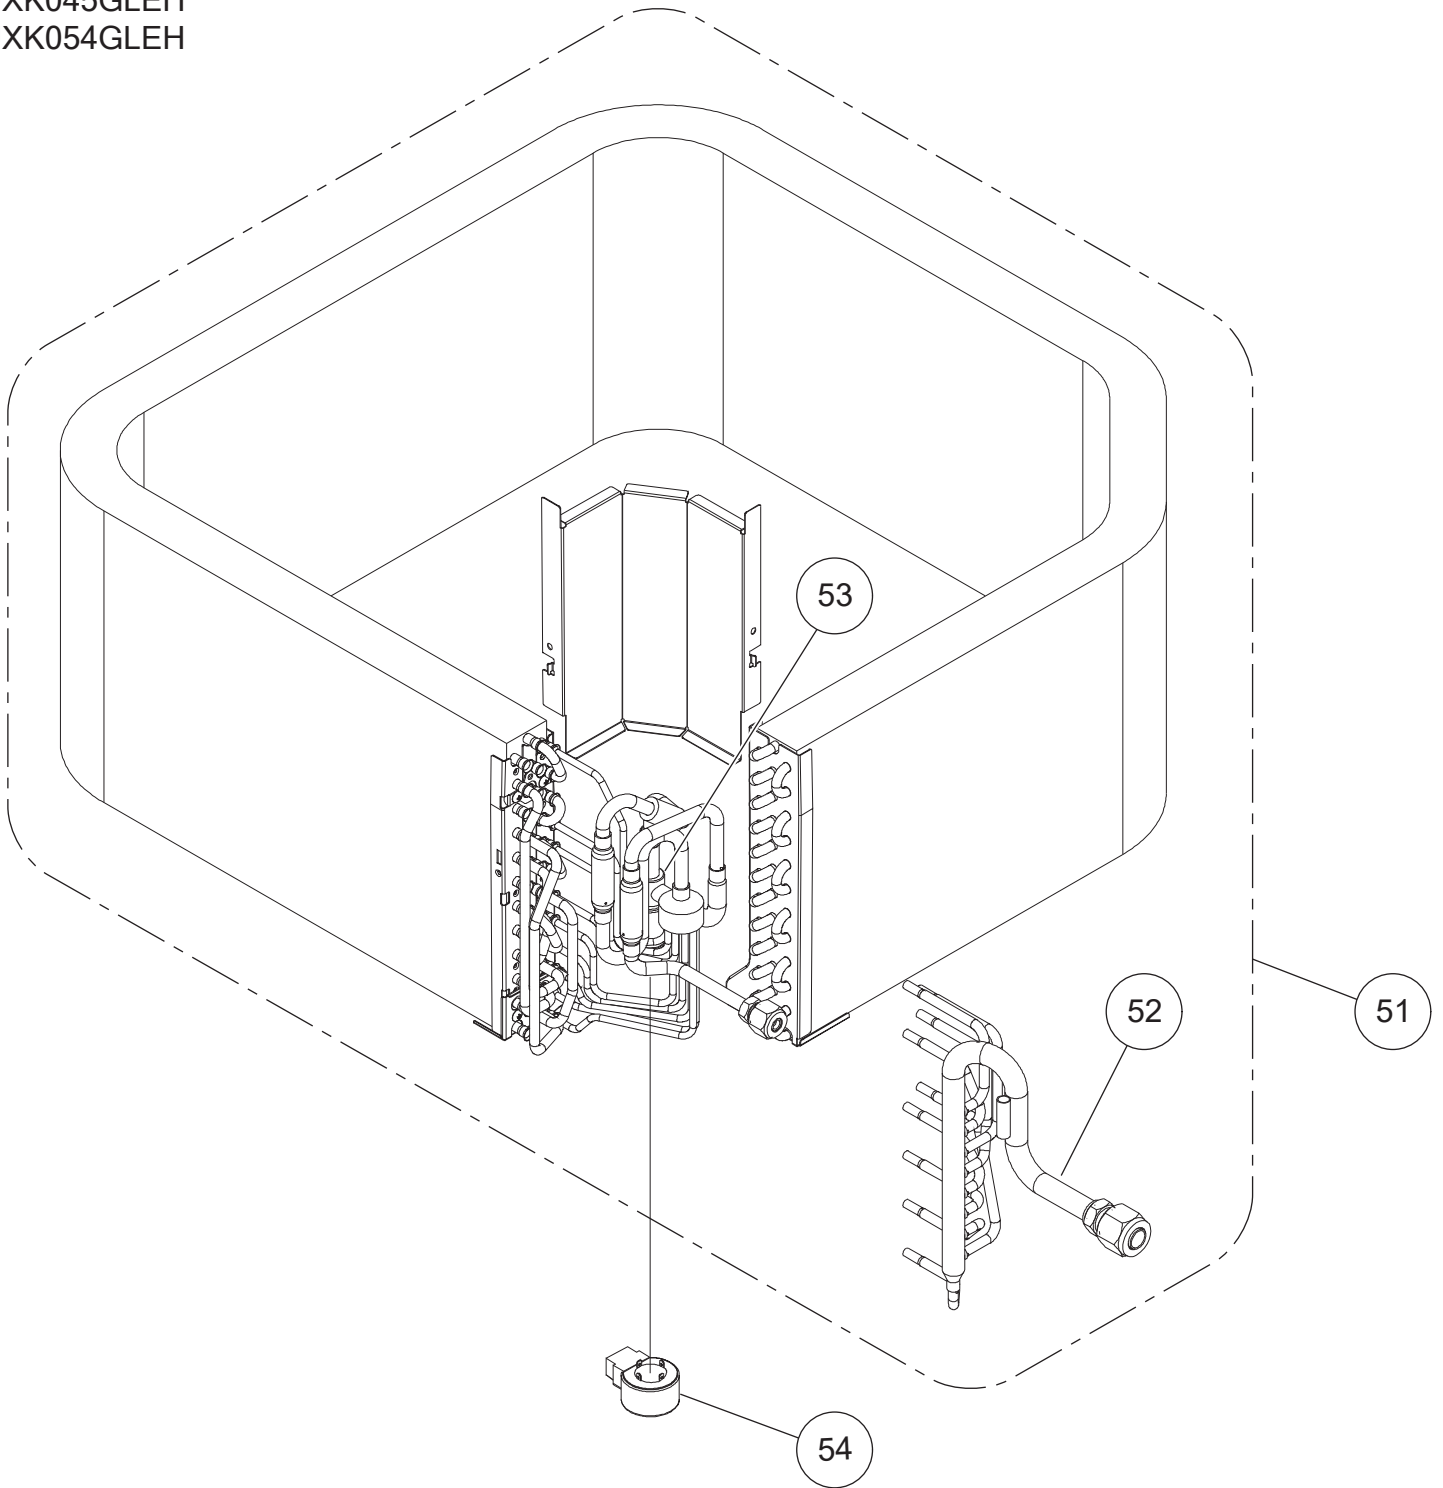

AUXK030GLEH  
 AUXK034GLEH  
 AUXK036GLEH  
 AUXK045GLEH  
 AUXK054GLEH

Ref No.	Description	Parts No.				
		AUXK030GLEH	AUXK034GLEH	AUXK036GLEH	AUXK045GLEH	AUXK054GLEH
51	EVAPORATOR TOTAL ASSY	9378580602	9378580336	9378580336	9378580336	9378580336
52	COUPLING PIPE ASSY	9321623127	9321623127	9321623127	9321623127	9321623127
53	EXPANSION VALVE	9970160011	9970104039	9970104039	9970104039	9970104039
54	COIL (EXPANSION VALVE)	9970101106	9970105074	9970105074	9970105074	9970105074

AUXK030GLEH  
 AUXK034GLEH  
 AUXK036GLEH  
 AUXK045GLEH  
 AUXK054GLEH

Ref No.	Description	Parts No.				
		AUXK030GLEH	AUXK034GLEH	AUXK036GLEH	AUXK045GLEH	AUXK054GLEH
61	Float Switch Holder	9381605002	9381605002	9381605002	9381605002	9381605002
62	Float Switch	9900465056	9900465056	9900465056	9900465056	9900465056
63	Pump Assy	9900890001	9900890001	9900890001	9900890001	9900890001
64	Drain Pump Holder	9381342006	9381342006	9381342006	9381342006	9381342006
65	Drain Hose Assy	9381914005	9381914005	9381914005	9381914005	9381914005
66	Drain Port	9378213012	9378213012	9378213012	9378213012	9378213012
67	Drain Pan Sub Assy	9381789009	9381789009	9381789009	9381789009	9381789009
68	Bell Mouth	9381345007	9381345007	9381345007	9381345007	9381345007
69	Wire Cover	9381394005	9381394005	9381394005	9381394005	9381394005
70	Drain Cap	9375502010	9375502010	9375502010	9375502010	9375502010
	Drain Hose	9379665001	9379665001	9379665001	9379665001	9379665001
	Panel Hook	9375671013	9375671013	9375671013	9375671013	9375671013