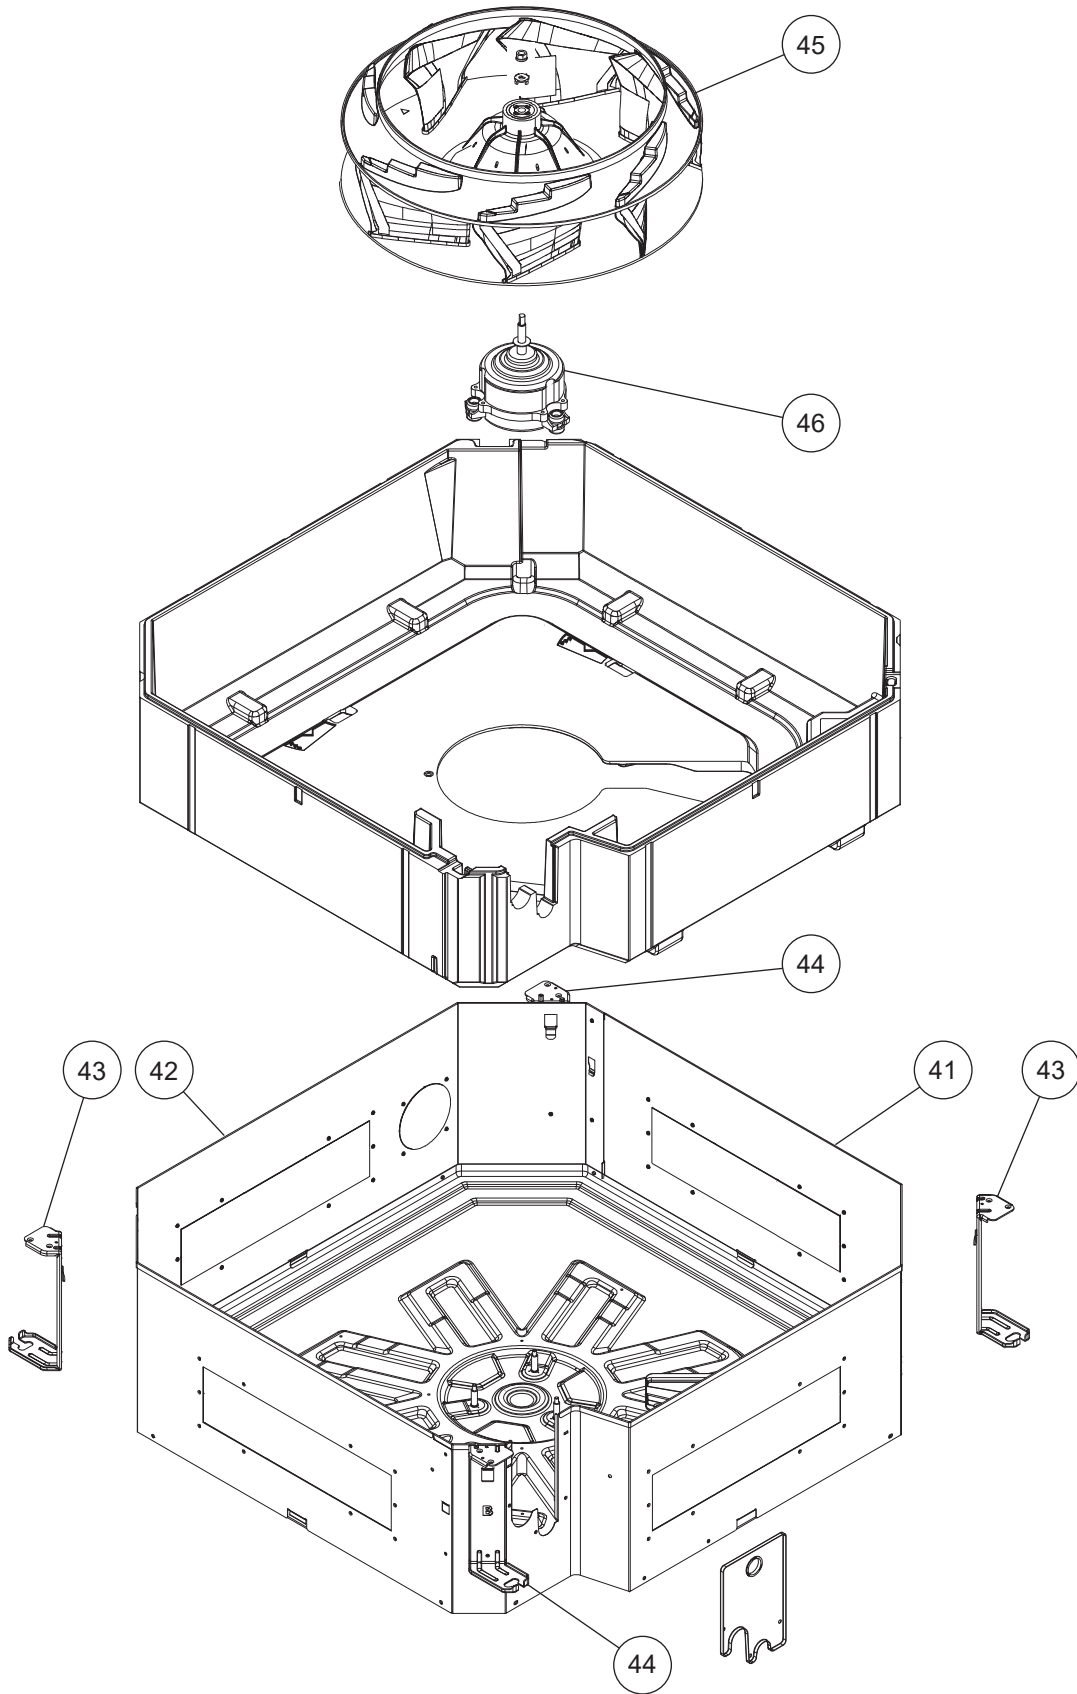

# PARTS

AUXK030GLEH  
 AUXK034GLEH  
 AUXK036GLEH  
 AUXK045GLEH  
 AUXK054GLEH

Ref No.	Description	Parts No.				
		AUXK030GLEH	AUXK034GLEH	AUXK036GLEH	AUXK045GLEH	AUXK054GLEH
41	Cabinet A	9381407002	9381407002	9381407002	9381407002	9381407002
42	Cabinet B Assy	9381786008	9381786008	9381786008	9381786008	9381786008
43	Hook A	9381384006	9381384006	9381384006	9381384006	9381384006
44	Hook B	9381385003	9381385003	9381385003	9381385003	9381385003
45	Turbo Fan Assy	9381303007	9381303007	9381303007	9381303007	9381303007
46	DC Motor Assy	9381912001	9381912001	9381912001	9381912001	9381912001

AUXK030GLEH  
 AUXK034GLEH  
 AUXK036GLEH  
 AUXK045GLEH  
 AUXK054GLEH

Ref No.	Description	Parts No.				
		AUXK030GLEH	AUXK034GLEH	AUXK036GLEH	AUXK045GLEH	AUXK054GLEH
51	EVAPORATOR TOTAL ASSY	9378580602	9378580336	9378580336	9378580336	9378580336
52	COUPLING PIPE ASSY	9321623127	9321623127	9321623127	9321623127	9321623127
53	EXPANSION VALVE	9970160011	9970104039	9970104039	9970104039	9970104039
54	COIL (EXPANSION VALVE)	9970101106	9970105074	9970105074	9970105074	9970105074