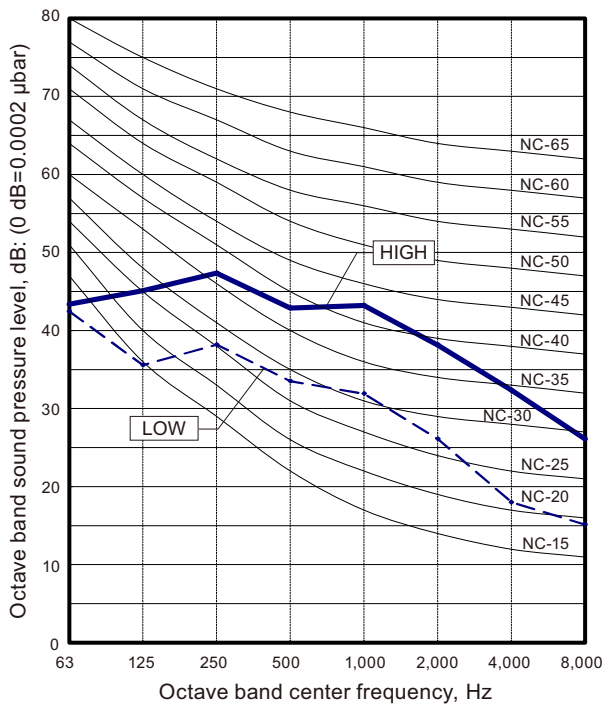

9-5. One way flow cassette type

- **Model: AUXV004GLEH**

- **Models: AUXV007GLEH and AUXV009GLEH**

- **Model: AUXV012GLEH**

- **Model: AUXV014GLEH**

INDOOR UNITS

INDOOR UNITS