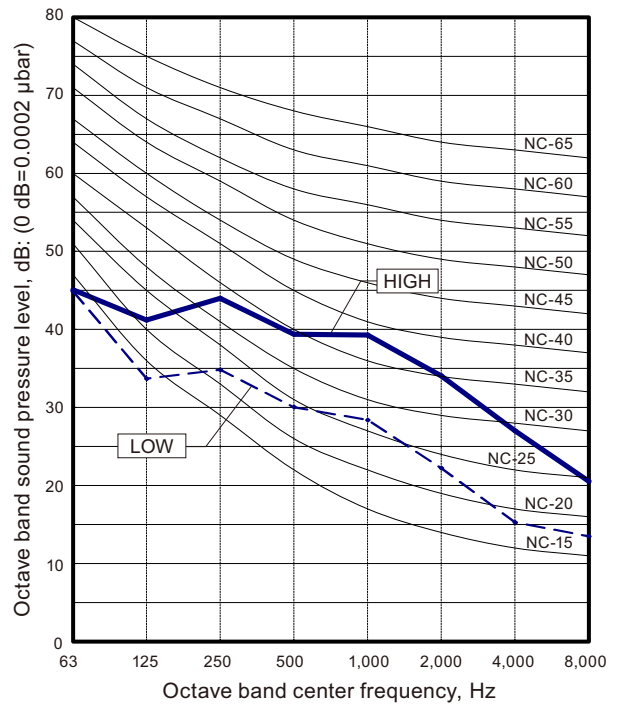

9-5. One way flow cassette type

- **Model: AUXV004GLEH**

- **Models: AUXV007GLEH and AUXV009GLEH**

- **Model: AUXV012GLEH**

- **Model: AUXV014GLEH**

INDOOR UNITS

INDOOR UNITS