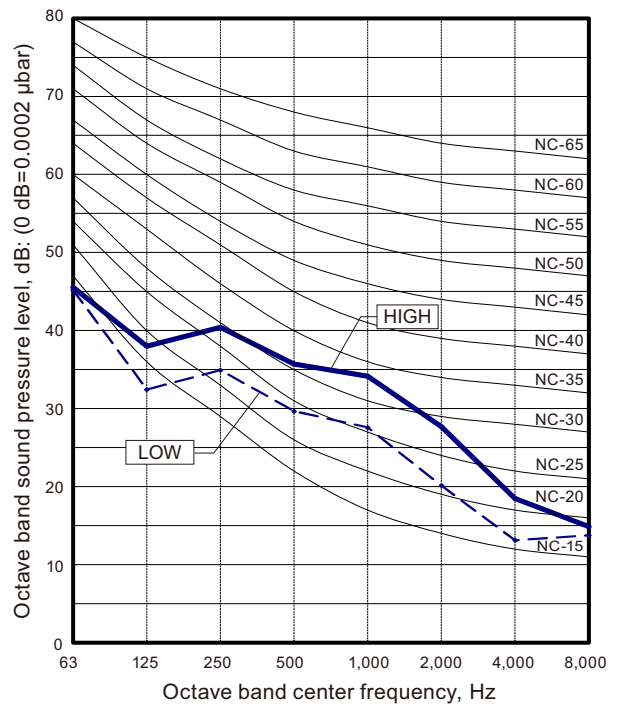

9-5. One way flow cassette type

- **Model: AUXV004GLEH**

- **Models: AUXV007GLEH and AUXV009GLEH**

- **Model: AUXV012GLEH**

- **Model: AUXV014GLEH**

INDOOR UNITS

INDOOR UNITS