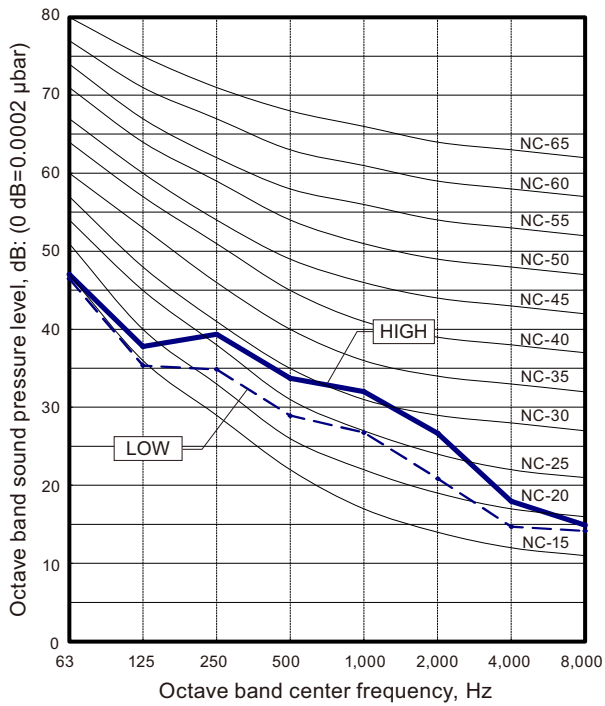

9-5. One way flow cassette type

- **Model: AUXV004GLEH**

- **Models: AUXV007GLEH and AUXV009GLEH**

- **Model: AUXV012GLEH**

- **Model: AUXV014GLEH**

INDOOR UNITS

INDOOR UNITS