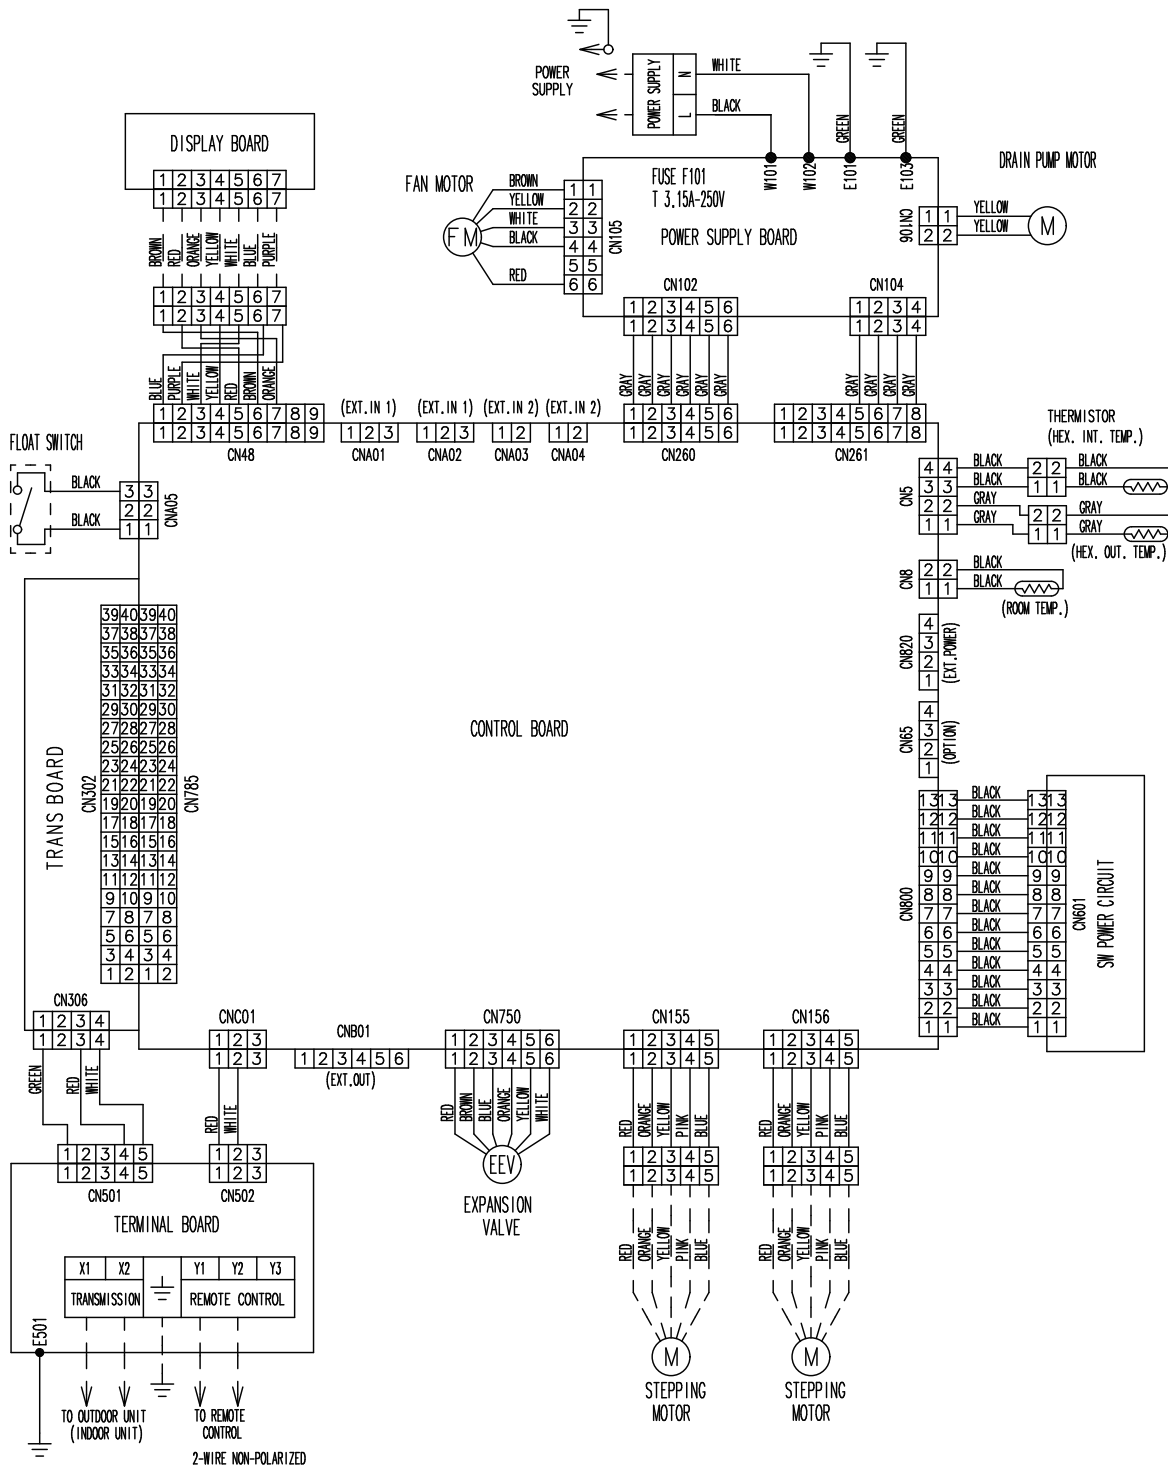

5-5. One way flow cassette type

■ Models: AUXV004GLEH, AUXV007GLEH, AUXV009GLEH, AUXV012GLEH, AUXV014GLEH, AUXV018GLEH, and AUXV024GLEH

INDOOR UNITS

INDOOR UNITS