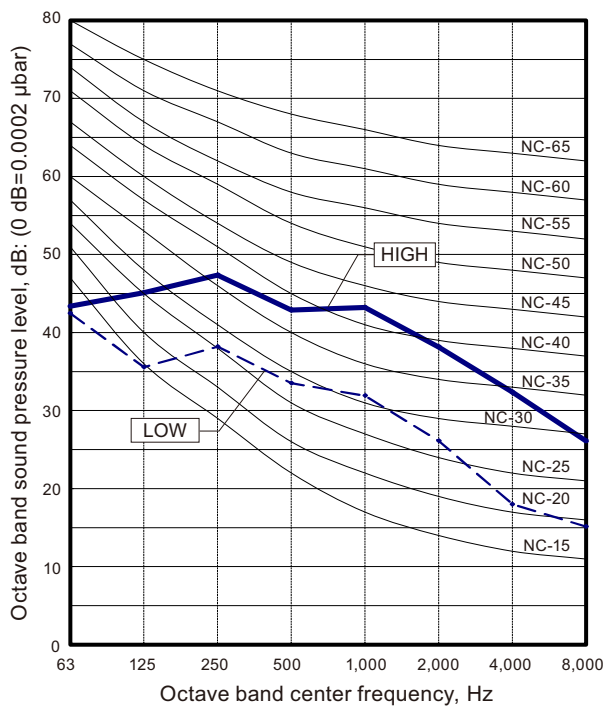

# 9-5. One way flow cassette type

- Model: AUXV004GLEH

- Models: AUXV007GLEH and AUXV009GLEH

- Model: AUXV012GLEH

- Model: AUXV014GLEH

INDOOR  
UNITS

INDOOR  
UNITS