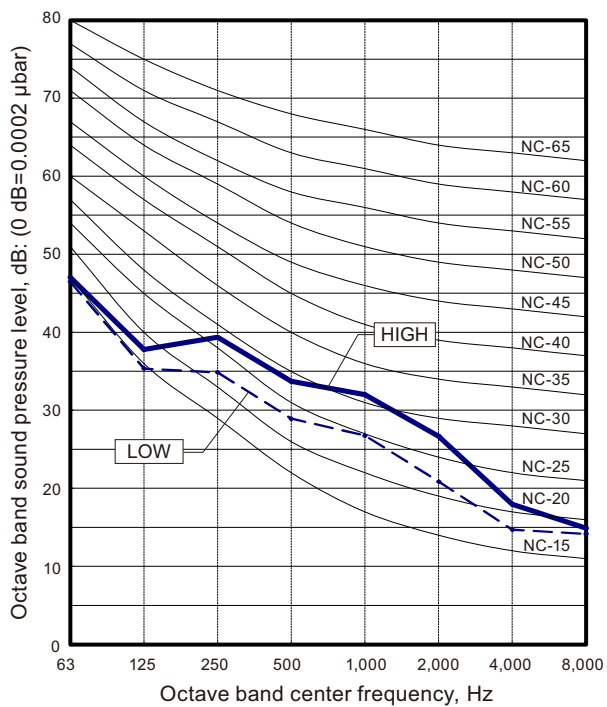

# 9-5. One way flow cassette type

- Model: AUXV004GLEH

- Models: AUXV007GLEH and AUXV009GLEH

- Model: AUXV012GLEH

- Model: AUXV014GLEH

INDOOR  
UNITS

INDOOR  
UNITS