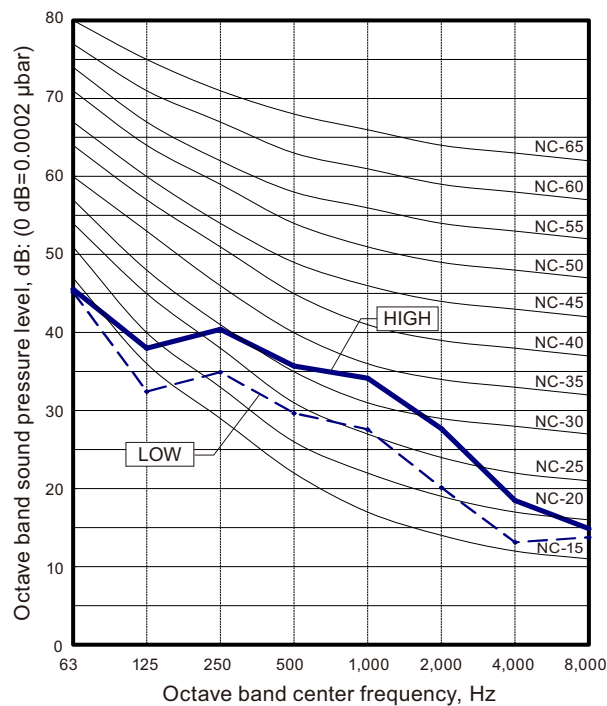

# 9-5. One way flow cassette type

- Model: AUXV004GLEH

- Models: AUXV007GLEH and AUXV009GLEH

- Model: AUXV012GLEH

- Model: AUXV014GLEH

INDOOR  
UNITS

INDOOR  
UNITS