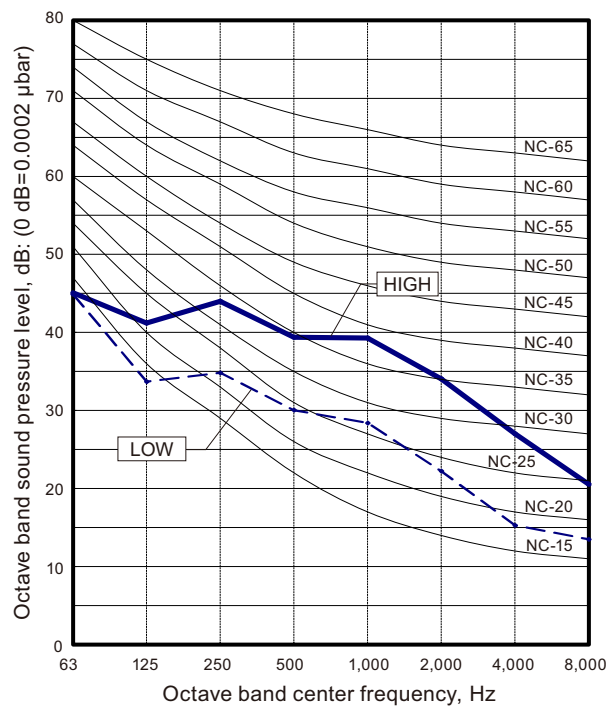

# 9-5. One way flow cassette type

- Model: AUXV004GLEH

- Models: AUXV007GLEH and AUXV009GLEH

- Model: AUXV012GLEH

- Model: AUXV014GLEH

INDOOR  
UNITS

INDOOR  
UNITS