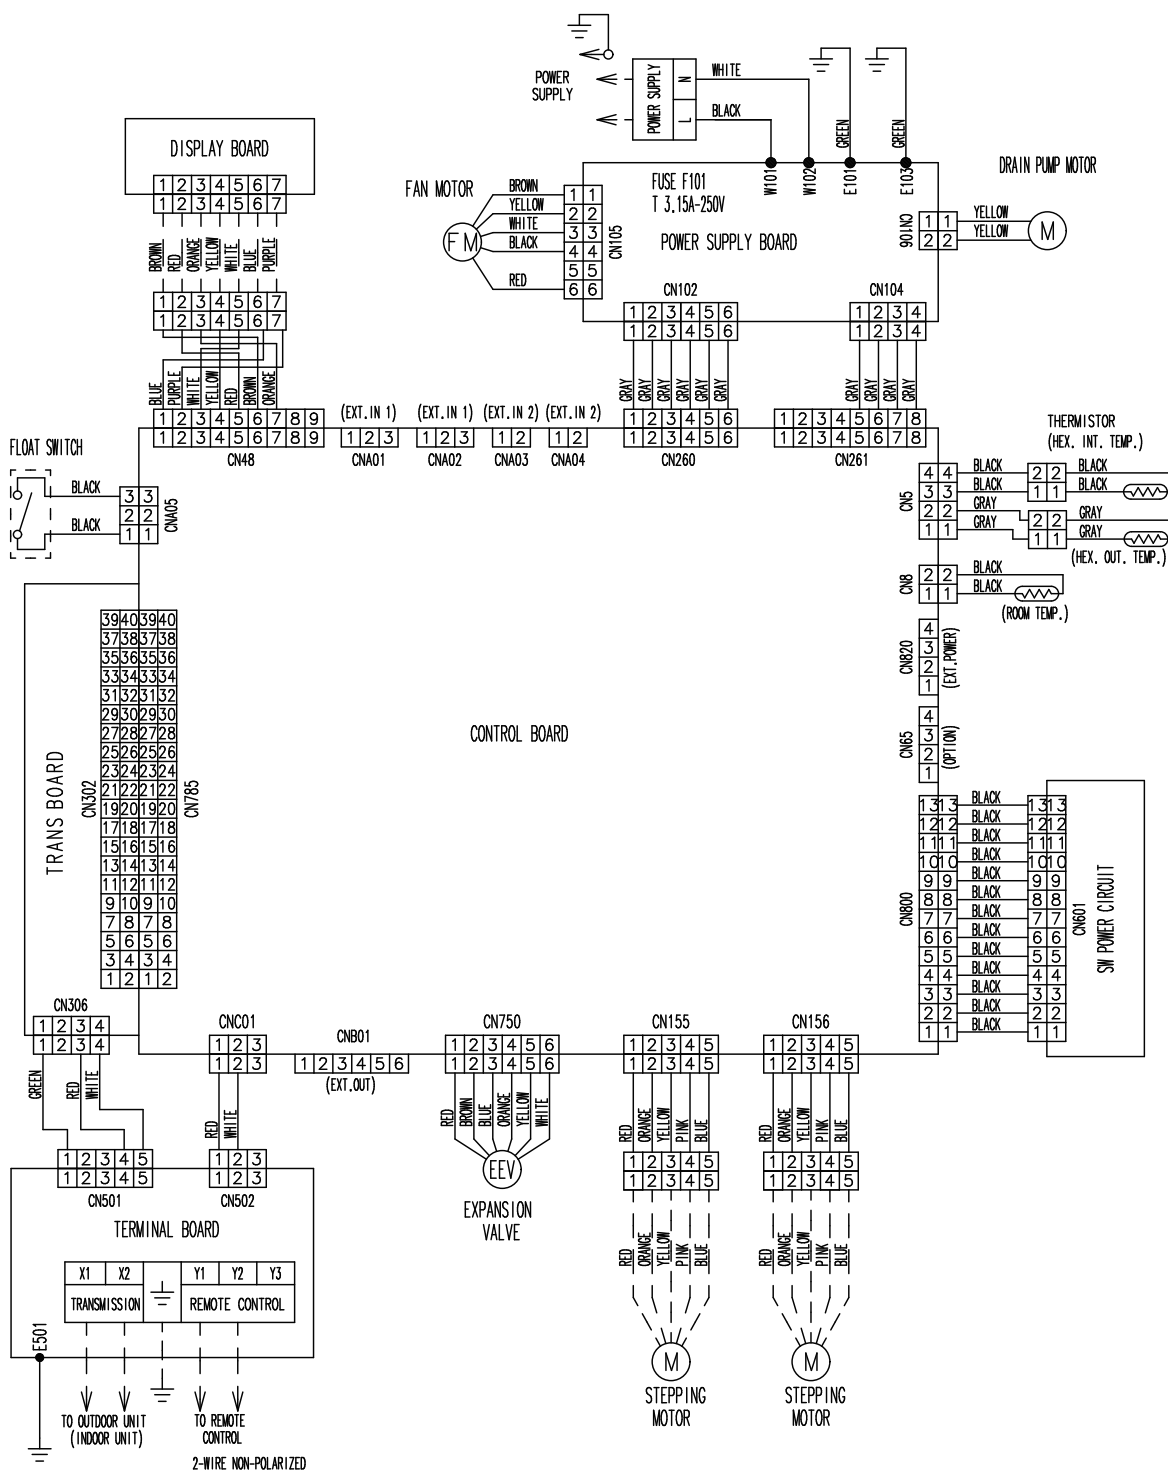

## 5-5. One way flow cassette type

■ Models: AUXV004GLEH, AUXV007GLEH, AUXV009GLEH, AUXV012GLEH, AUXV014GLEH, AUXV018GLEH, and AUXV024GLEH

INDOOR UNITS

INDOOR UNITS