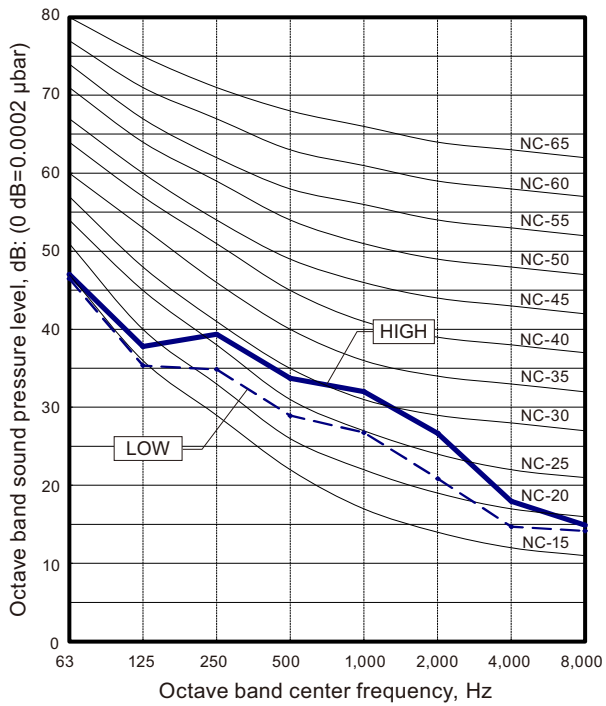

9-5. One way flow cassette type

- **Model: AUXV004GLEH**

- **Models: AUXV007GLEH and AUXV009GLEH**

- **Model: AUXV012GLEH**

- **Model: AUXV014GLEH**

INDOOR UNITS

INDOOR UNITS