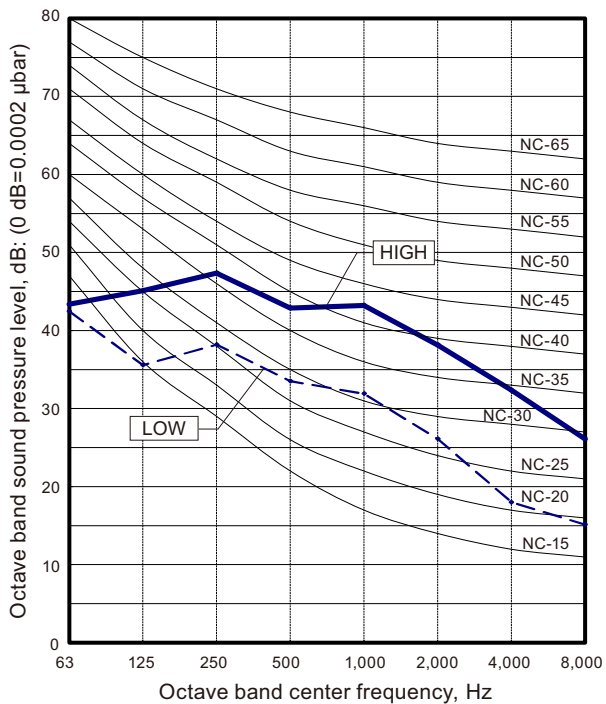

9-5. One way flow cassette type

- **Model: AUXV004GLEH**

- **Models: AUXV007GLEH and AUXV009GLEH**

- **Model: AUXV012GLEH**

- **Model: AUXV014GLEH**

INDOOR UNITS

INDOOR UNITS