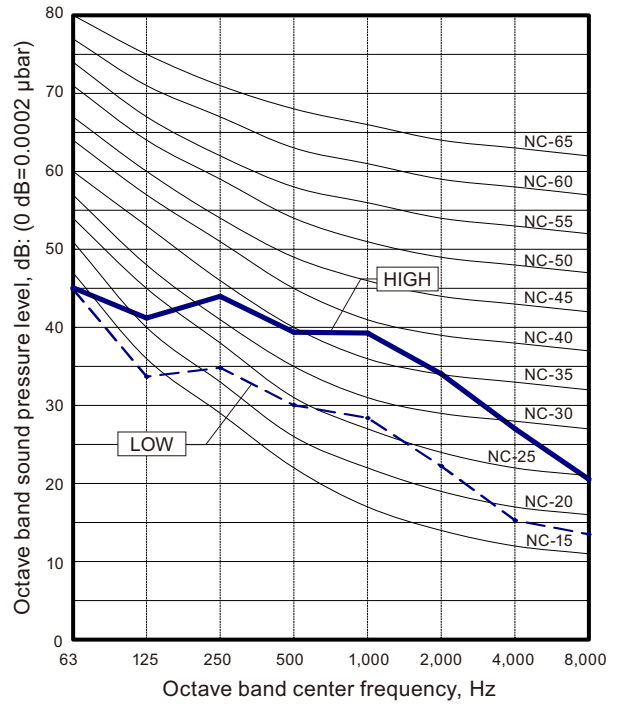

9-5. One way flow cassette type

- Model: AUXV004GLEH

- Models: AUXV007GLEH and AUXV009GLEH

- Model: AUXV012GLEH

- Model: AUXV014GLEH

INDOOR
UNITS

INDOOR
UNITS