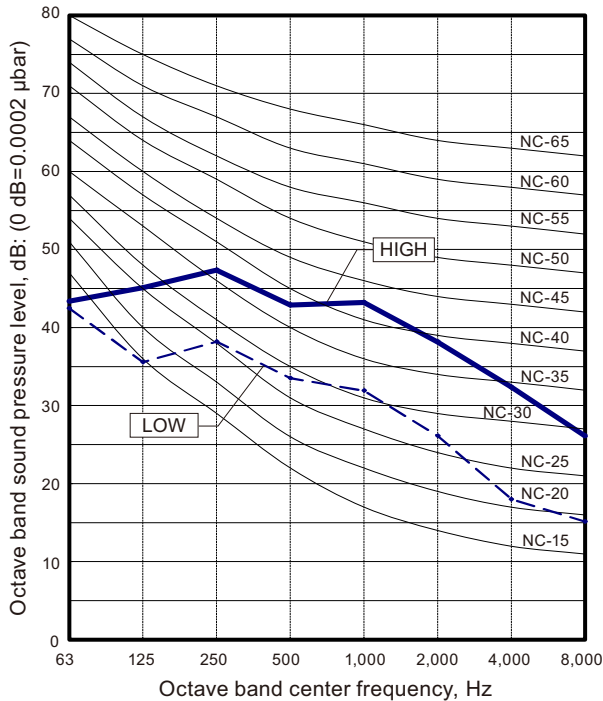

9-5. One way flow cassette type

- Model: AUXV004GLEH

- Models: AUXV007GLEH and AUXV009GLEH

- Model: AUXV012GLEH

- Model: AUXV014GLEH

INDOOR
UNITS

INDOOR
UNITS