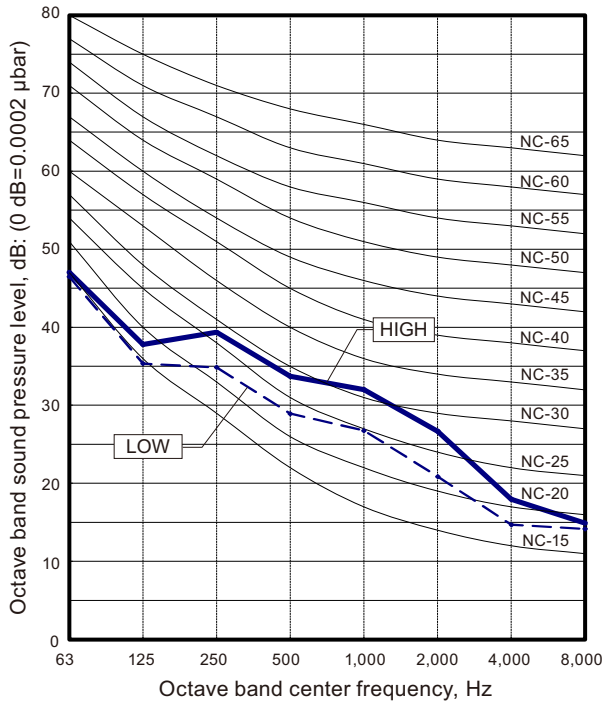

9-5. One way flow cassette type

- Model: AUXV004GLEH

- Models: AUXV007GLEH and AUXV009GLEH

- Model: AUXV012GLEH

- Model: AUXV014GLEH

INDOOR
UNITS

INDOOR
UNITS