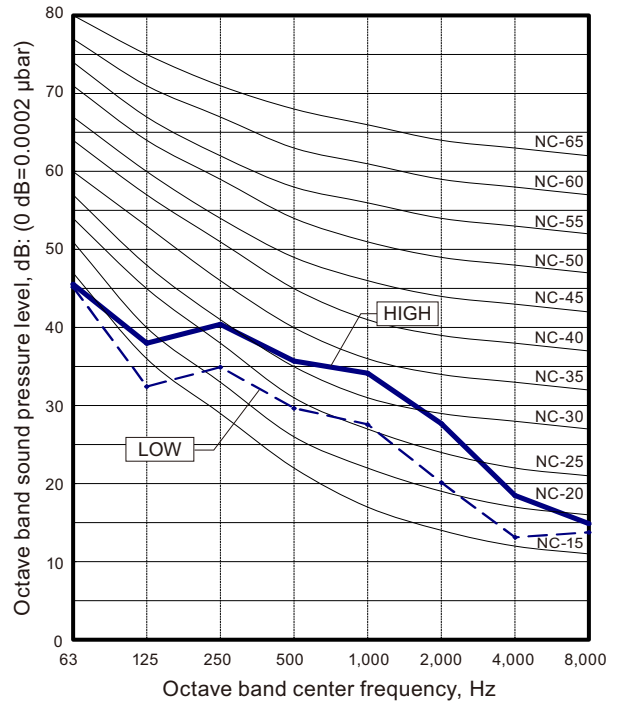

9-5. One way flow cassette type

- Model: AUXV004GLEH

- Models: AUXV007GLEH and AUXV009GLEH

- Model: AUXV012GLEH

- Model: AUXV014GLEH

INDOOR
UNITS

INDOOR
UNITS