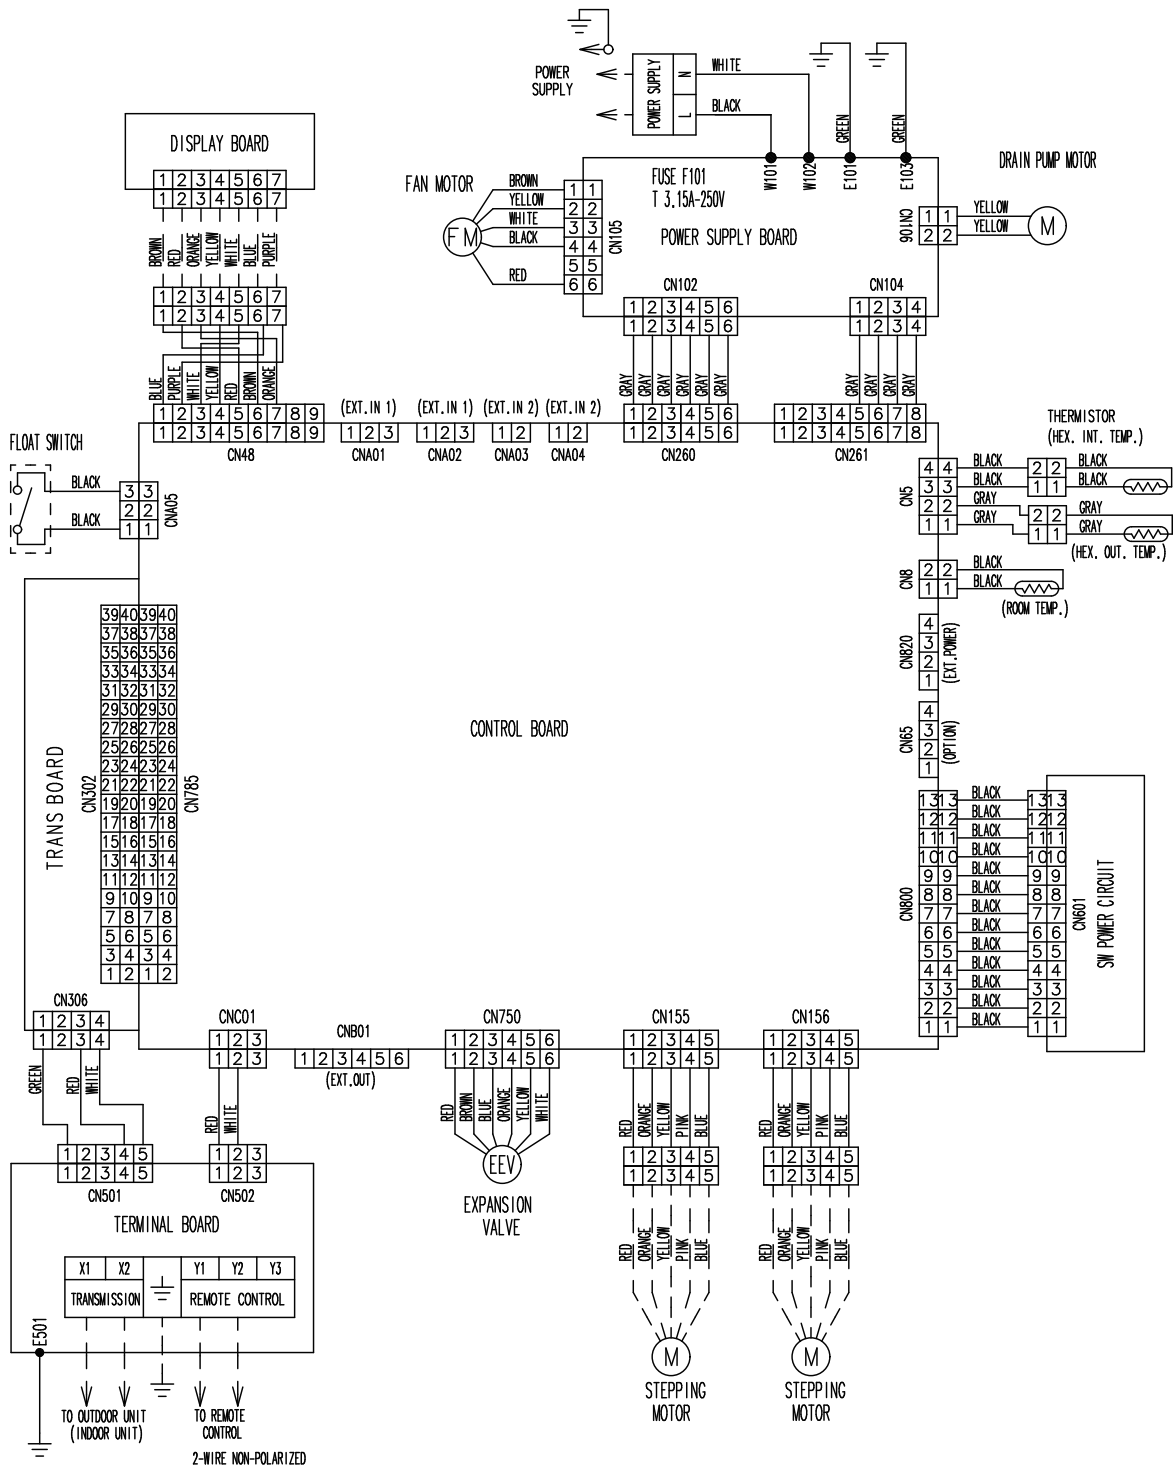

# 5-5. One way flow cassette type

■ Models: AUXV004GLEH, AUXV007GLEH, AUXV009GLEH, AUXV012GLEH, AUXV014GLEH, AUXV018GLEH, and AUXV024GLEH

INDOOR UNITS

INDOOR UNITS