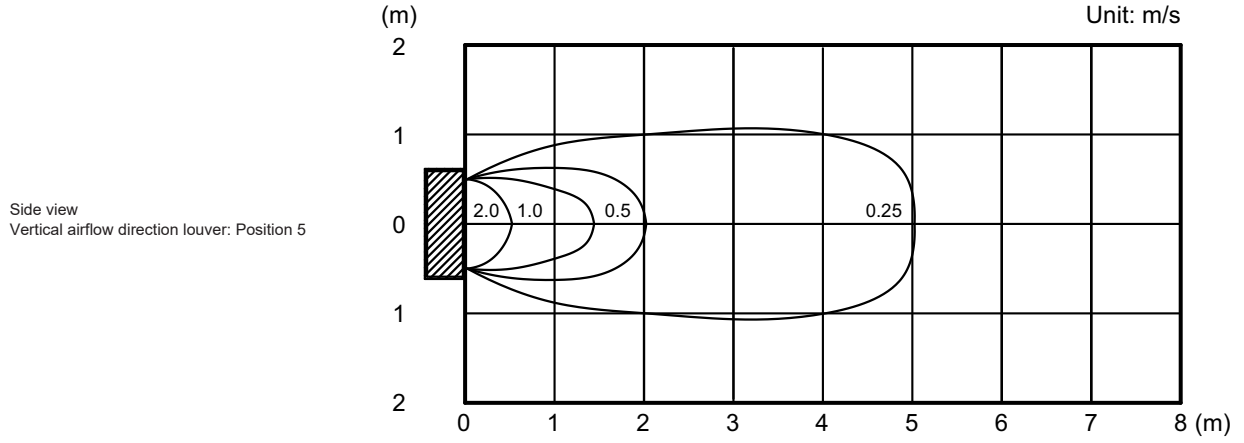

Measuring conditions NOTE: Reference data	Fan speed HIGH	Operation mode FAN

• Air velocity distribution

INDOOR
UNITS

INDOOR
UNITS