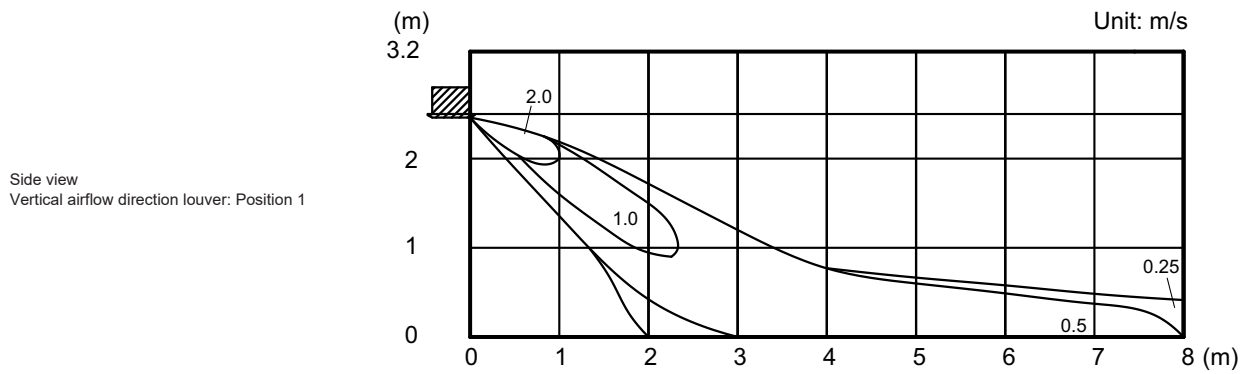

# Model: AUXV014GLEH

Measuring conditions	Fan speed	Operation mode
	HIGH	FAN

• Air velocity distribution

INDOOR  
UNITS

INDOOR  
UNITS

Measuring conditions <b>NOTE:</b> Reference data	Fan speed HIGH	Operation mode FAN
---	-------------------	-----------------------