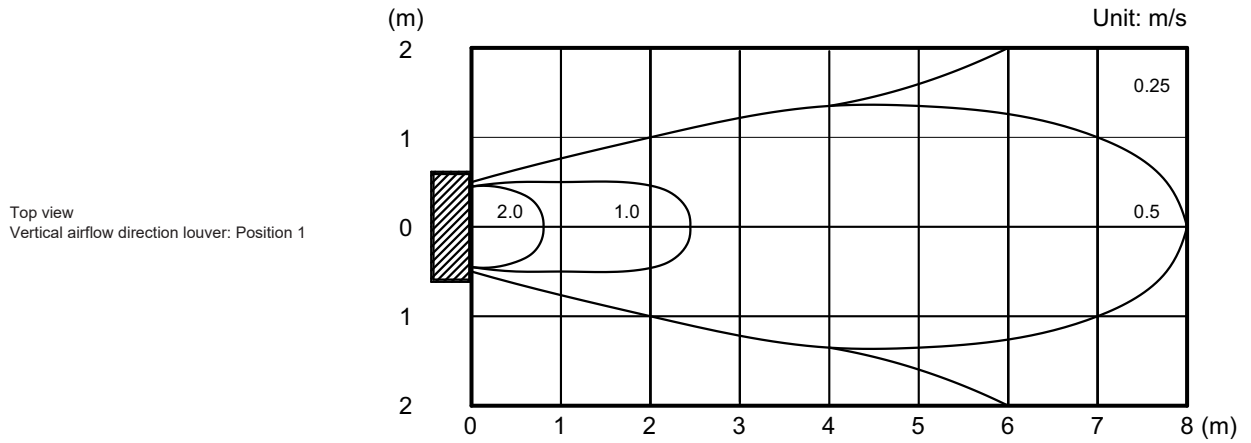

# Model: AUXV014GLEH

Measuring conditions	Fan speed	Operation mode
	HIGH	FAN

• Air velocity distribution

INDOOR  
UNITS

INDOOR  
UNITS

Measuring conditions <b>NOTE:</b> Reference data	Fan speed HIGH	Operation mode FAN
---	-------------------	-----------------------

• Air velocity distribution

INDOOR  
UNITS

INDOOR  
UNITS