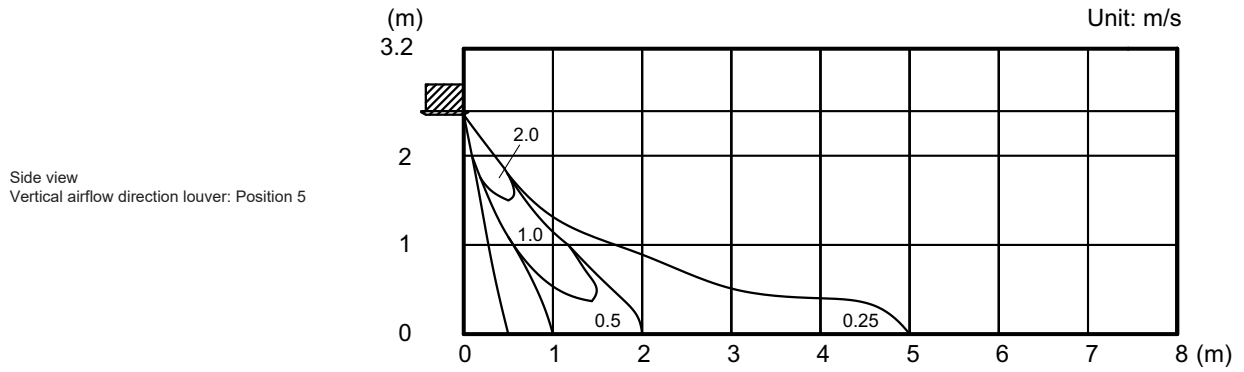

Measuring conditions NOTE: Reference data	Fan speed HIGH	Operation mode FAN

• Air velocity distribution

INDOOR
UNITS

INDOOR
UNITS