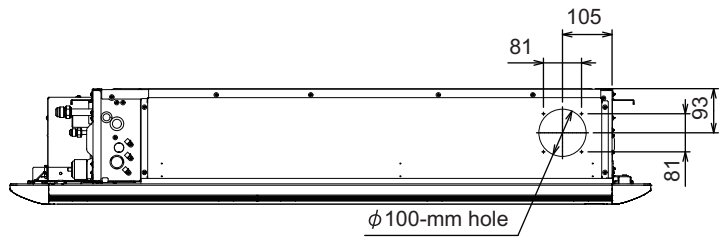

■ Models: AUXV014GLEH, AUXV018GLEH, and AUXV024GLEH

Unit: mm

INDOOR
UNITS

INDOOR
UNITS

■ Installation space requirement

Provide sufficient installation space for product safety.

Unit: mm

Be sure to make function setting with the remote controller according to the installed ceiling height.

Ceiling height	H: The maximum height from floor to ceiling (mm)
Standard	2,700
High ceiling	3,200

Right side view