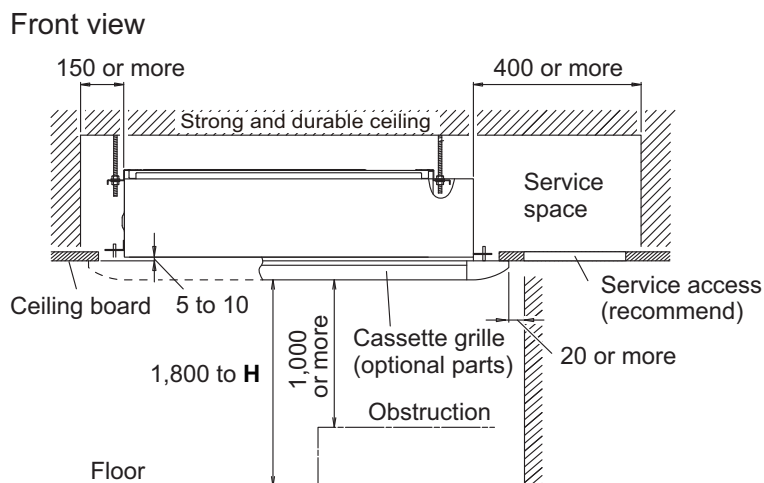

■ Models: AUXV014GLEH, AUXV018GLEH, and AUXV024GLEH

Unit: mm

INDOOR
UNITS

INDOOR
UNITS

■ Installation space requirement

Provide sufficient installation space for product safety.

Unit: mm

Be sure to make function setting with the remote controller according to the installed ceiling height.

Ceiling height	H: The maximum height from floor to ceiling (mm)
Standard	2,700
High ceiling	3,200

Right side view