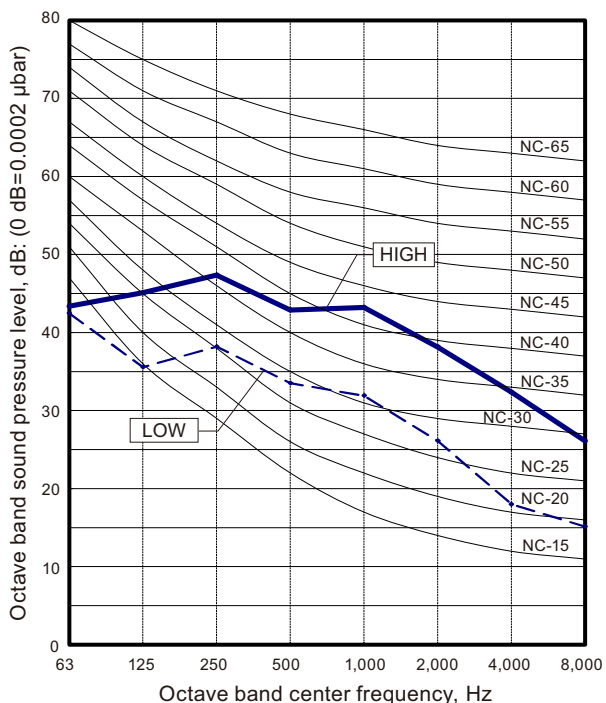

# 9-5. One way flow cassette type

- Model: AUXV004GLEH

- Models: AUXV007GLEH and AUXV009GLEH

- Model: AUXV012GLEH

- Model: AUXV014GLEH

INDOOR  
UNITS

INDOOR  
UNITS