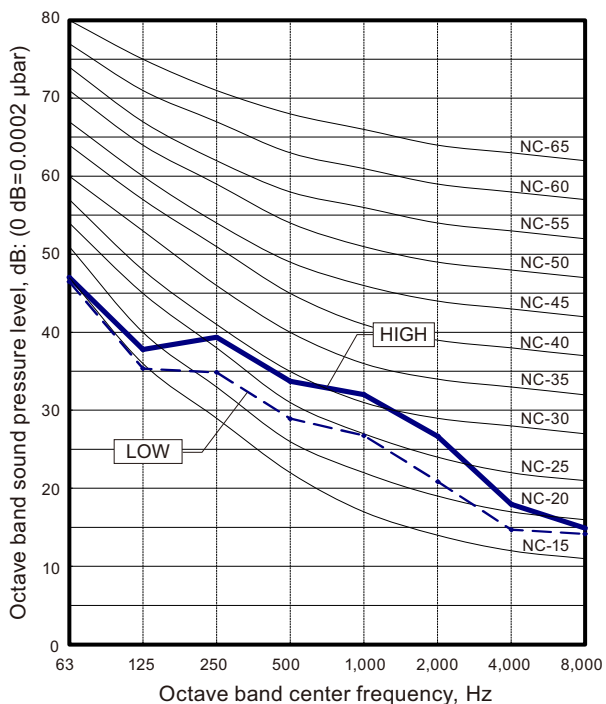

# 9-5. One way flow cassette type

- Model: AUXV004GLEH

- Models: AUXV007GLEH and AUXV009GLEH

- Model: AUXV012GLEH

- Model: AUXV014GLEH

INDOOR  
UNITS

INDOOR  
UNITS