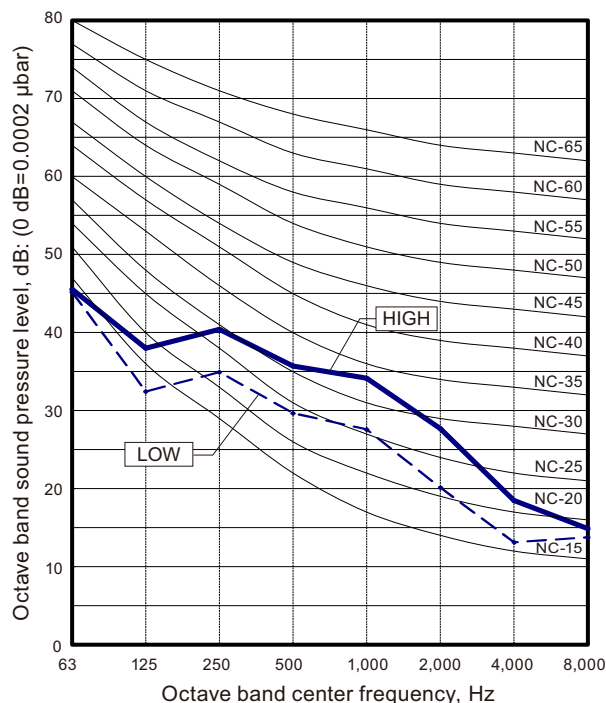

# 9-5. One way flow cassette type

- Model: AUXV004GLEH

- Models: AUXV007GLEH and AUXV009GLEH

- Model: AUXV012GLEH

- Model: AUXV014GLEH

INDOOR  
UNITS

INDOOR  
UNITS