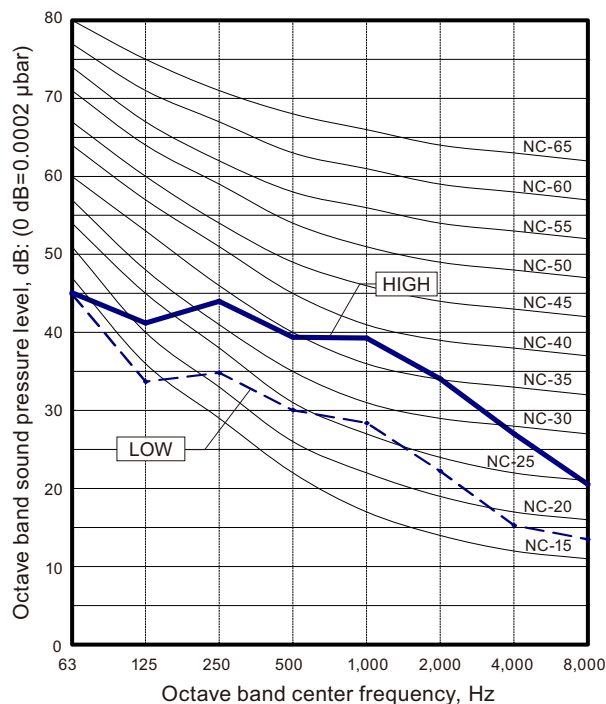

# 9-5. One way flow cassette type

- Model: AUXV004GLEH

- Models: AUXV007GLEH and AUXV009GLEH

- Model: AUXV012GLEH

- Model: AUXV014GLEH

INDOOR  
UNITS

INDOOR  
UNITS