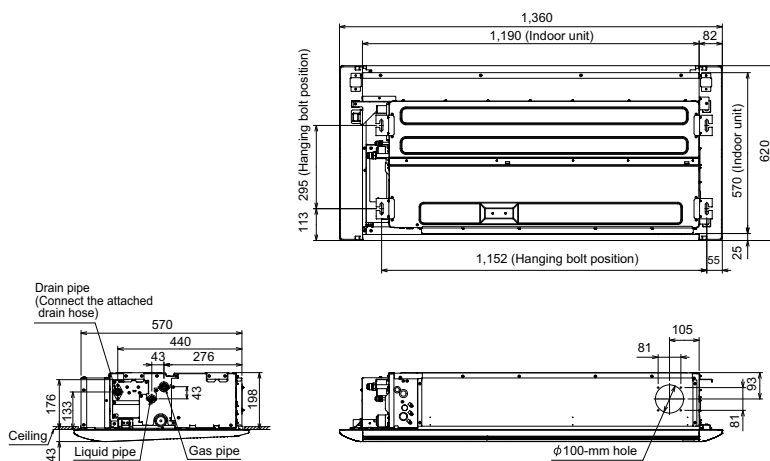

Related Items

1. [UTGUNYBW](#)
   - [UTYRNRZY5](#)
   - [UTYRCRYZ1](#)
   - [UTYRSRY](#)
   - [UTYRHRV](#)
   - [UTYLNHY](#)
2. 1 Way Blow Cassette Grille (size 14 to 24 IU's)
   Touch Screen Remote Controller
   Compact Simple Remote controller
   Simple Remote Controller (with Master Control)
   Simple Remote Controller (without Master Control)
   Wireless Remote Controller

Unit: mm