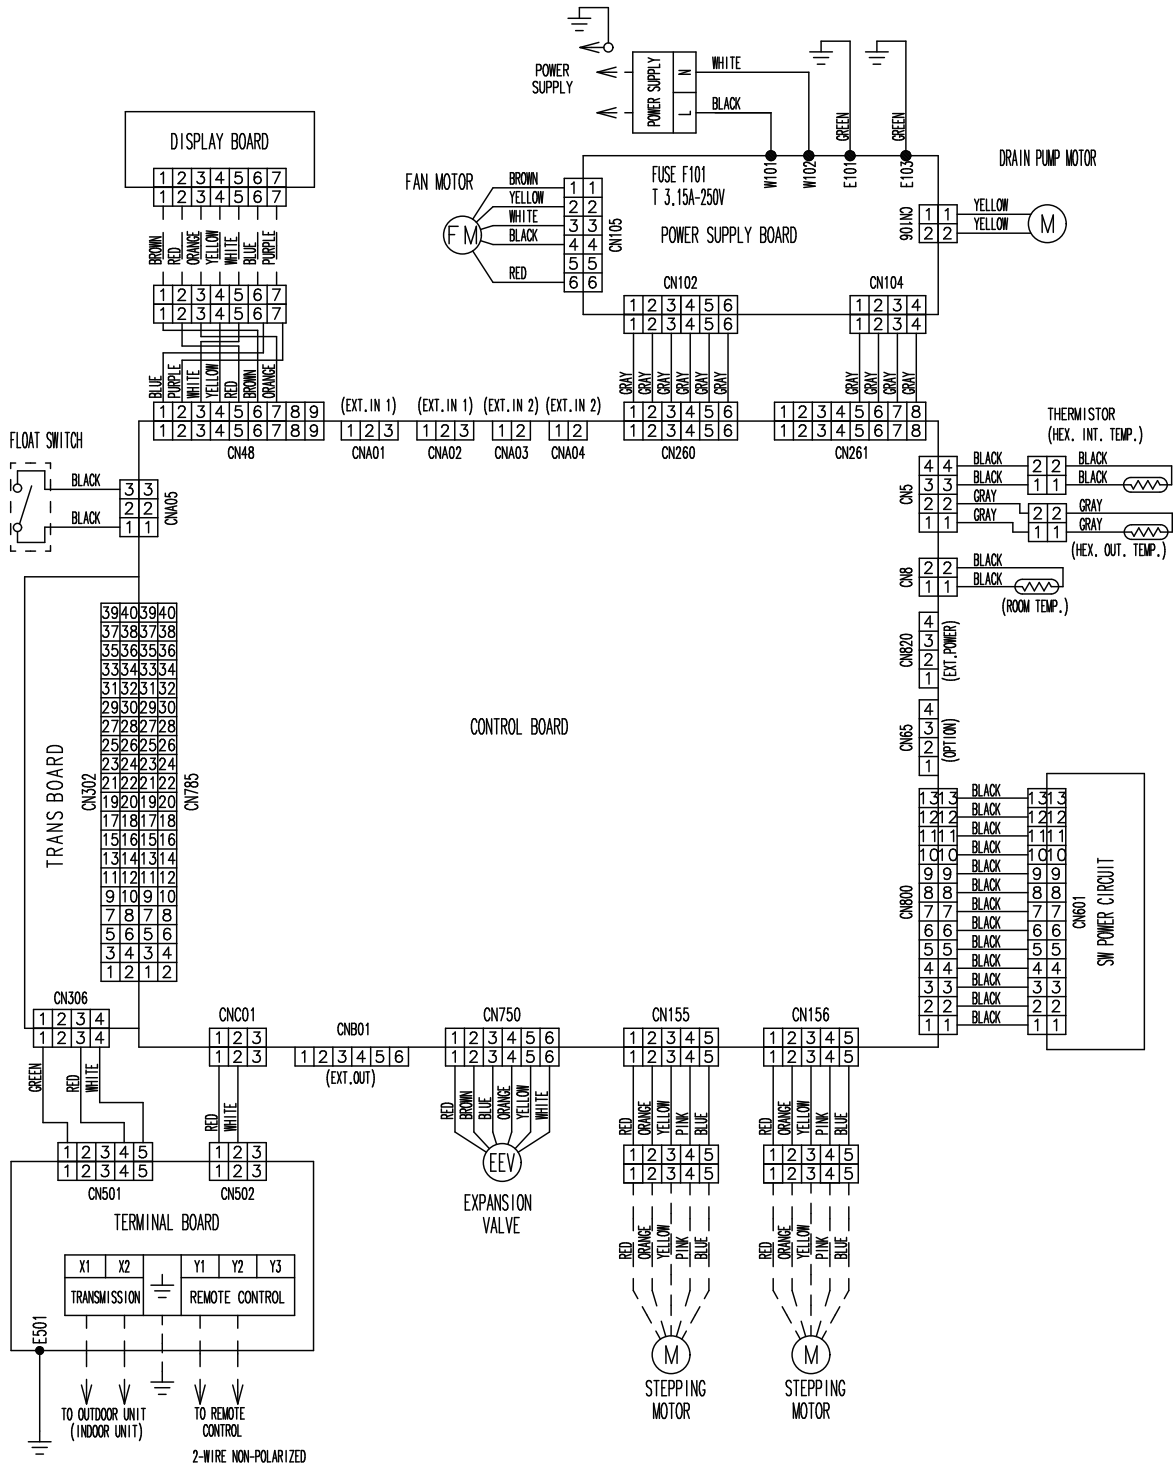

# 5-5. One way flow cassette type

■ Models: AUXV004GLEH, AUXV007GLEH, AUXV009GLEH, AUXV012GLEH, AUXV014GLEH, AUXV018GLEH, and AUXV024GLEH

INDOOR UNITS

INDOOR UNITS