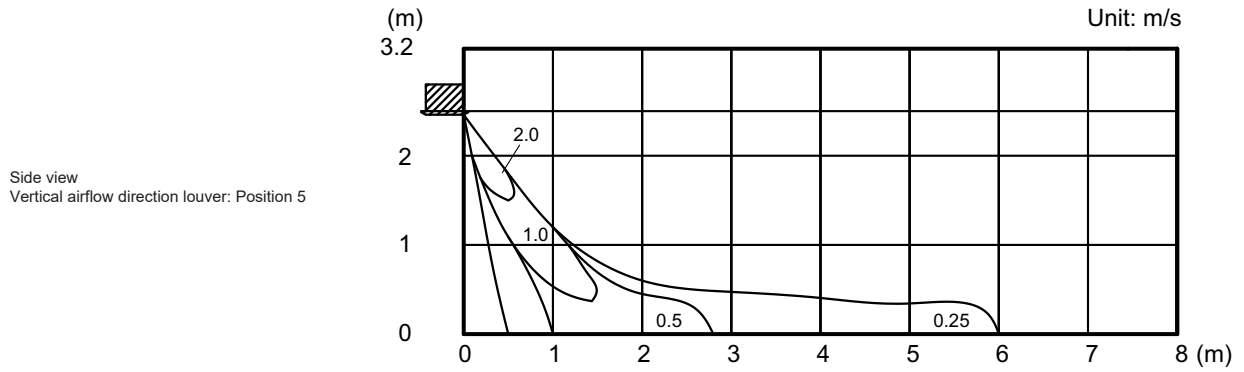

Measuring conditions NOTE: Reference data	Fan speed HIGH	Operation mode FAN

• Air velocity distribution

INDOOR
UNITS

INDOOR
UNITS