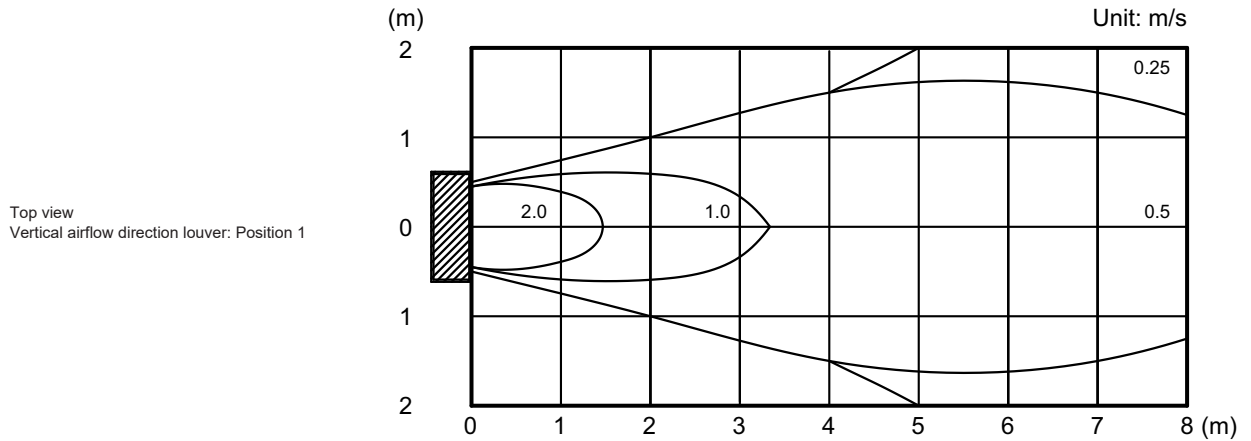

# Model: AUXV018GLEH

Measuring conditions	Fan speed	Operation mode
	HIGH	FAN

• Air velocity distribution

INDOOR  
UNITS

INDOOR  
UNITS

Measuring conditions NOTE: Reference data	Fan speed HIGH	Operation mode FAN
--	-------------------	-----------------------

• Air velocity distribution

INDOOR  
UNITS

INDOOR  
UNITS