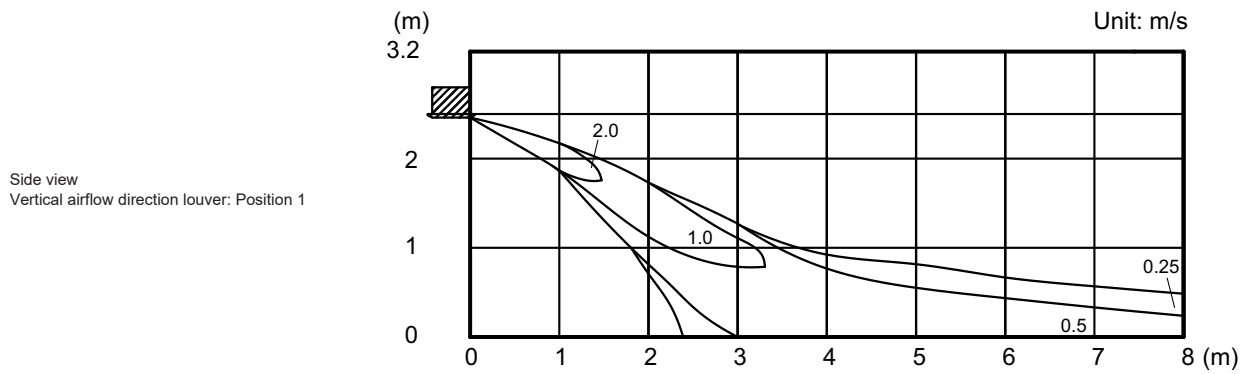

# Model: AUXV018GLEH

Measuring conditions	Fan speed	Operation mode
	HIGH	FAN

• Air velocity distribution

INDOOR  
UNITS

INDOOR  
UNITS

Measuring conditions NOTE: Reference data	Fan speed HIGH	Operation mode FAN
--	-------------------	-----------------------