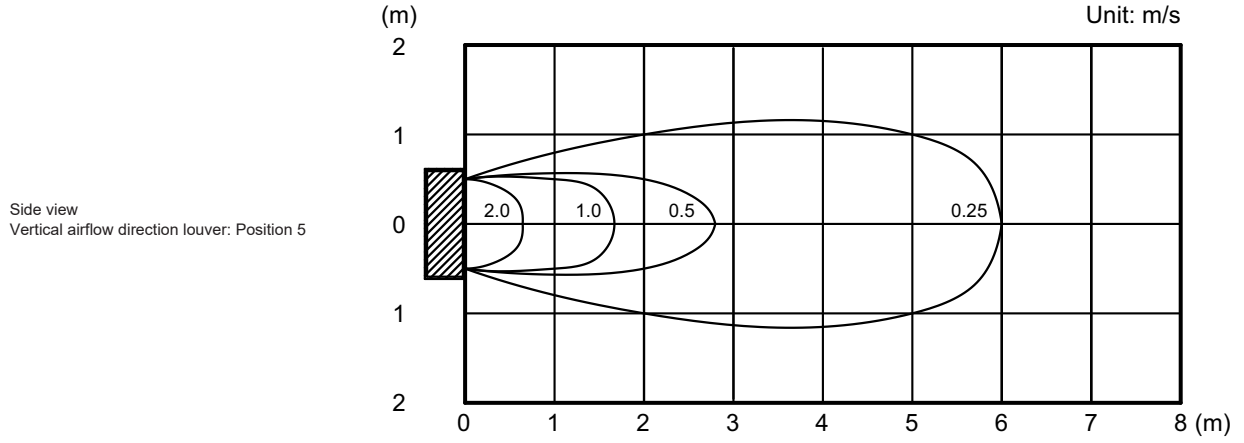

Measuring conditions NOTE: Reference data	Fan speed HIGH	Operation mode FAN

• Air velocity distribution

INDOOR
UNITS

INDOOR
UNITS