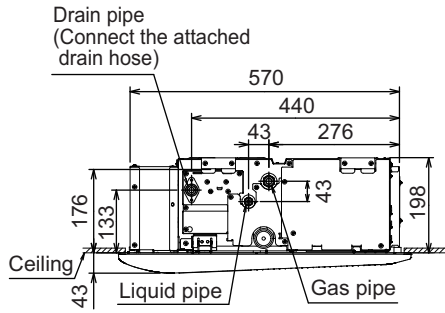

■ Models: AUXV014GLEH, AUXV018GLEH, and AUXV024GLEH

Unit: mm

INDOOR  
UNITS

INDOOR  
UNITS

## ■ Installation space requirement

Provide sufficient installation space for product safety.

Unit: mm

Be sure to make function setting with the remote controller according to the installed ceiling height.

Ceiling height	H: The maximum height from floor to ceiling (mm)
Standard	2,700
High ceiling	3,200

Right side view