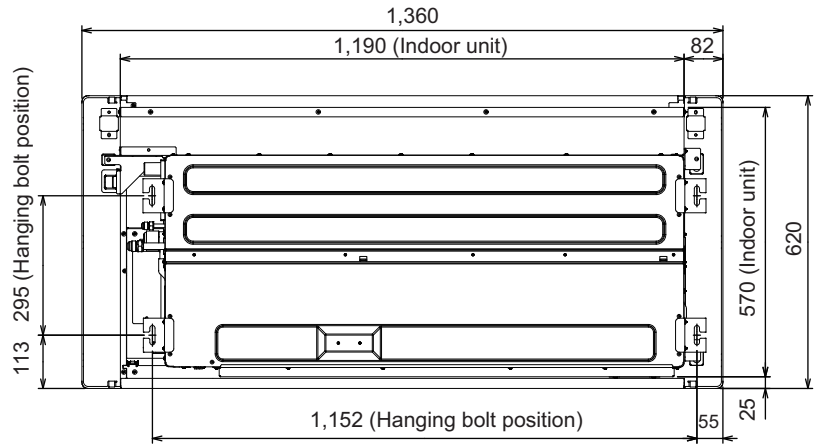

■ Models: AUXV014GLEH, AUXV018GLEH, and AUXV024GLEH

Unit: mm

INDOOR  
UNITS

INDOOR  
UNITS

## ■ Installation space requirement

Provide sufficient installation space for product safety.

Unit: mm

Be sure to make function setting with the remote controller according to the installed ceiling height.

Ceiling height	H: The maximum height from floor to ceiling (mm)
Standard	2,700
High ceiling	3,200

Right side view