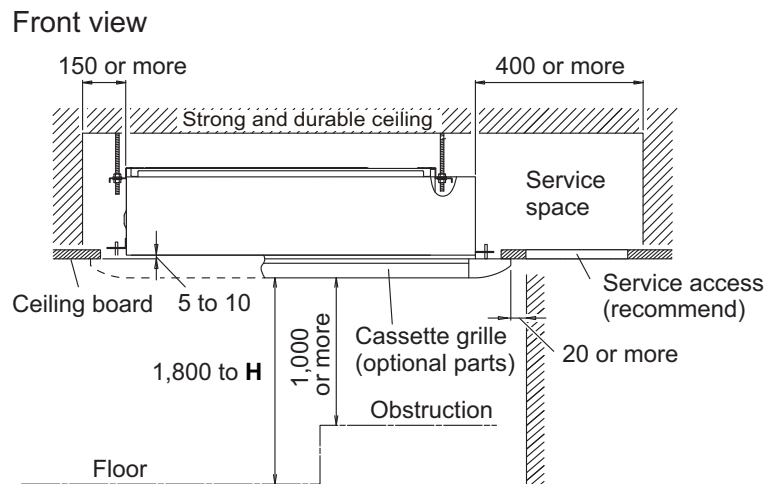

■ Models: AUXV014GLEH, AUXV018GLEH, and AUXV024GLEH

Unit: mm

INDOOR  
UNITS

INDOOR  
UNITS

## ■ Installation space requirement

Provide sufficient installation space for product safety.

Unit: mm

Be sure to make function setting with the remote controller according to the installed ceiling height.

Ceiling height	H: The maximum height from floor to ceiling (mm)
Standard	2,700
High ceiling	3,200

Right side view