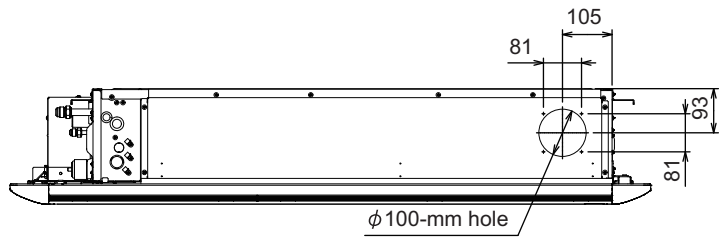

■ Models: AUXV014GLEH, AUXV018GLEH, and AUXV024GLEH

Unit: mm

INDOOR  
UNITS

INDOOR  
UNITS

## ■ Installation space requirement

Provide sufficient installation space for product safety.

Unit: mm

Be sure to make function setting with the remote controller according to the installed ceiling height.

Ceiling height	H: The maximum height from floor to ceiling (mm)
Standard	2,700
High ceiling	3,200

Right side view