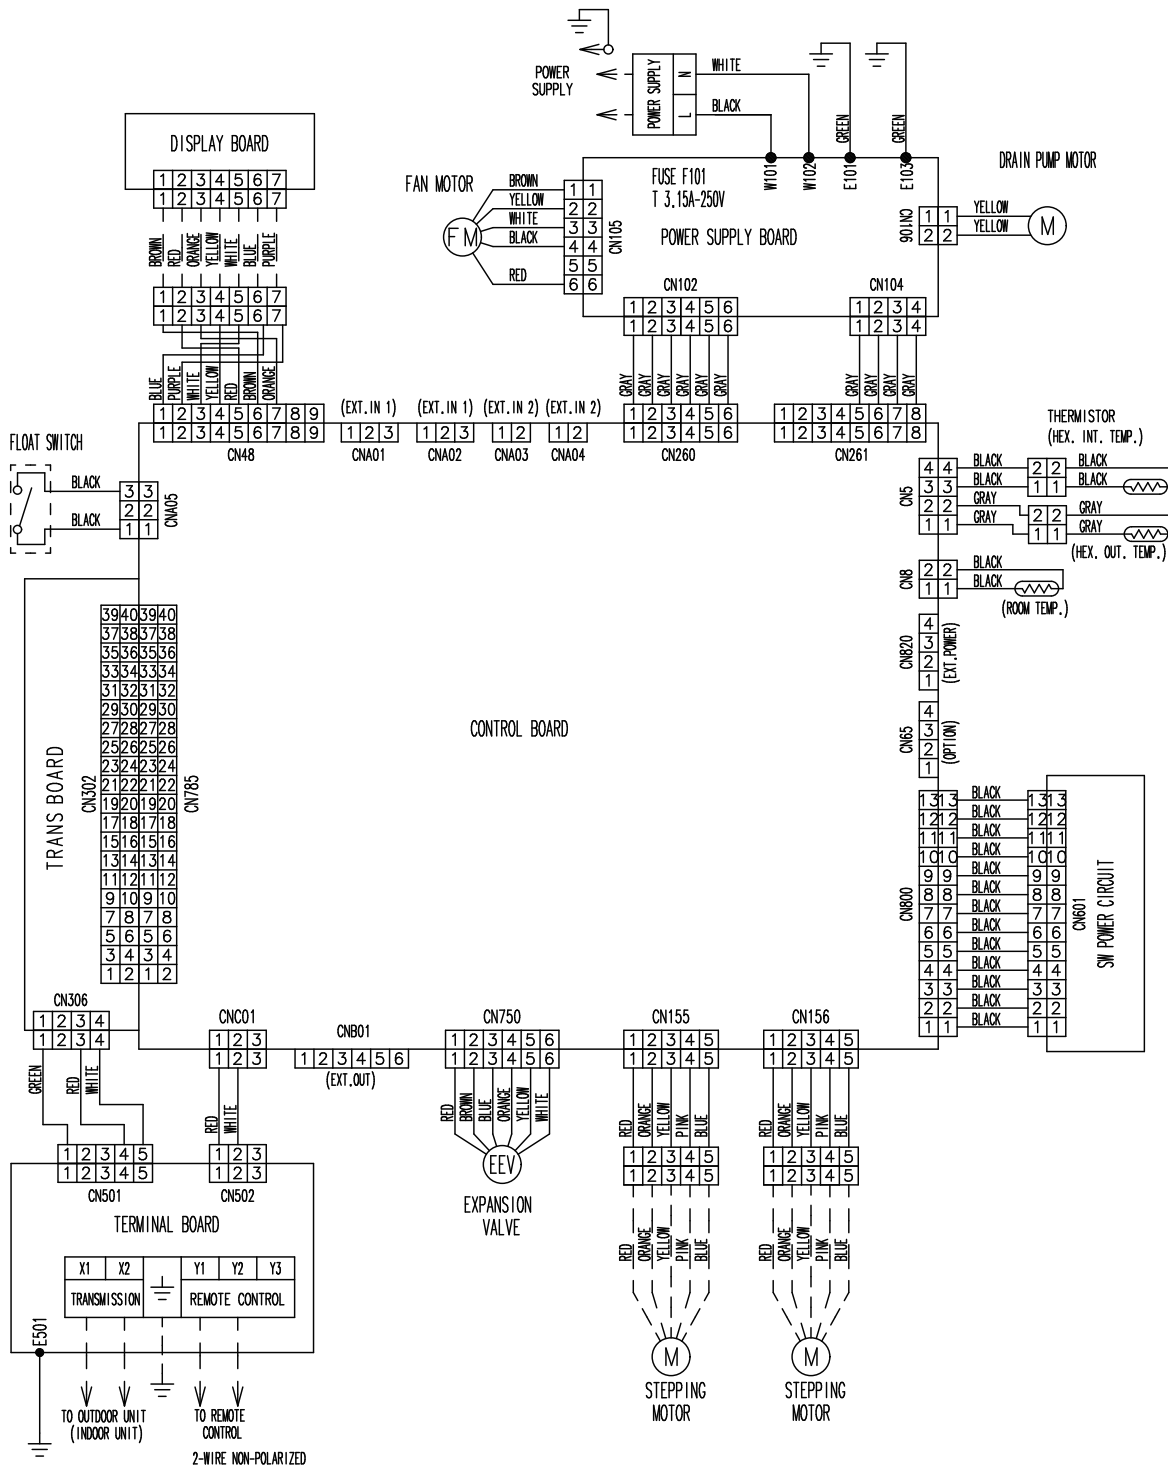

# 5-5. One way flow cassette type

■ Models: AUXV004GLEH, AUXV007GLEH, AUXV009GLEH, AUXV012GLEH, AUXV014GLEH, AUXV018GLEH, and AUXV024GLEH

INDOOR UNITS

INDOOR UNITS