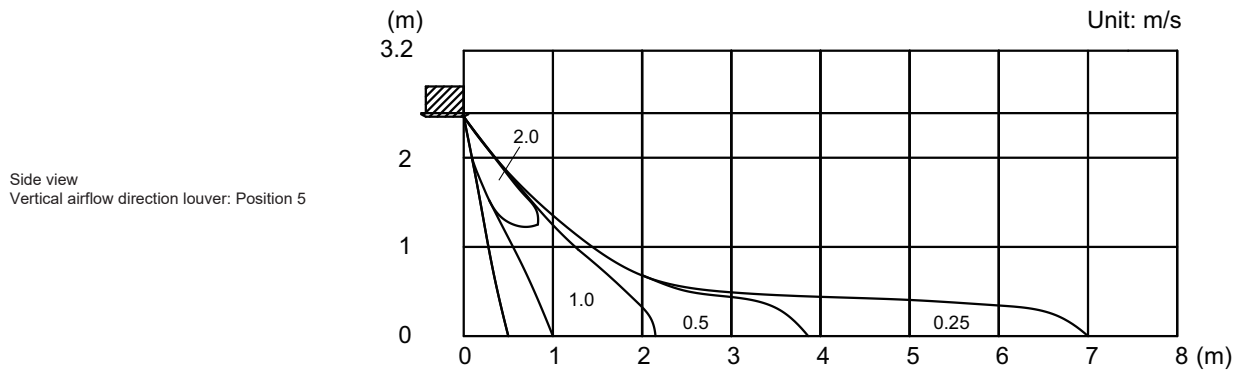

Measuring conditions NOTE: Reference data	Fan speed HIGH	Operation mode FAN

• Air velocity distribution

INDOOR
UNITS

INDOOR
UNITS