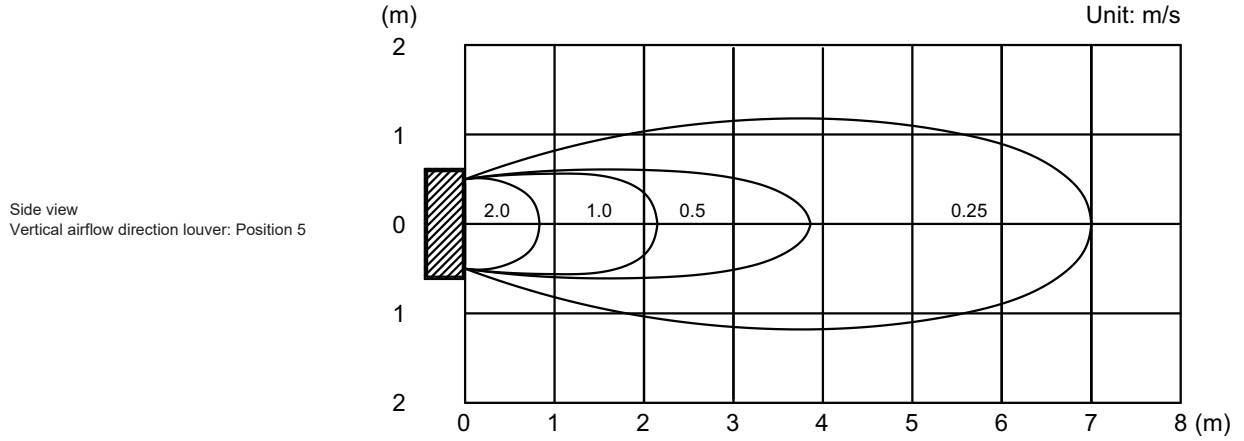

Measuring conditions NOTE: Reference data	Fan speed HIGH	Operation mode FAN

• Air velocity distribution

INDOOR
UNITS

INDOOR
UNITS