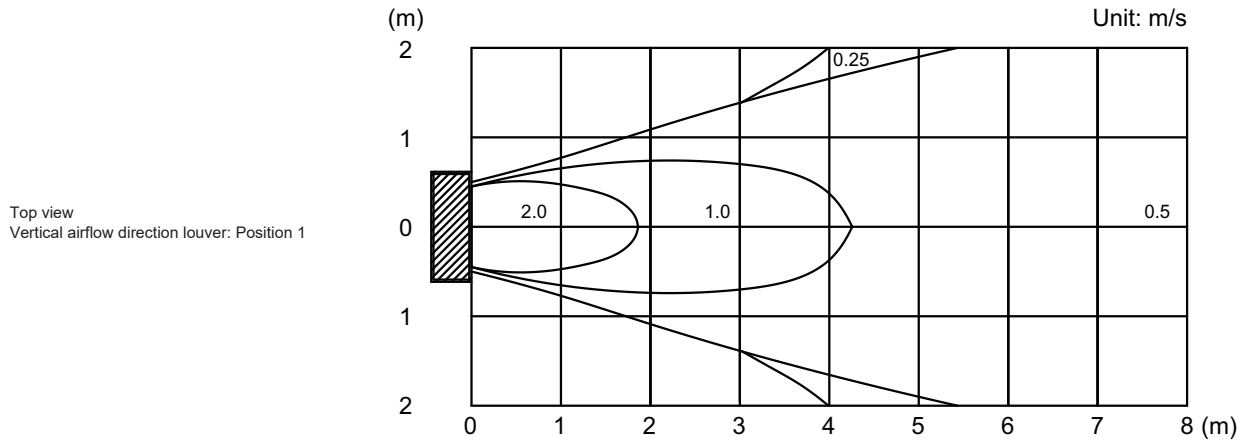

Model: AUXV024GLEH

Measuring conditions	Fan speed	Operation mode
	HIGH	FAN

• Air velocity distribution

INDOOR
UNITS

INDOOR
UNITS

Measuring conditions NOTE: Reference data	Fan speed HIGH	Operation mode FAN
---	-------------------	-----------------------

• Air velocity distribution

INDOOR
UNITS

INDOOR
UNITS