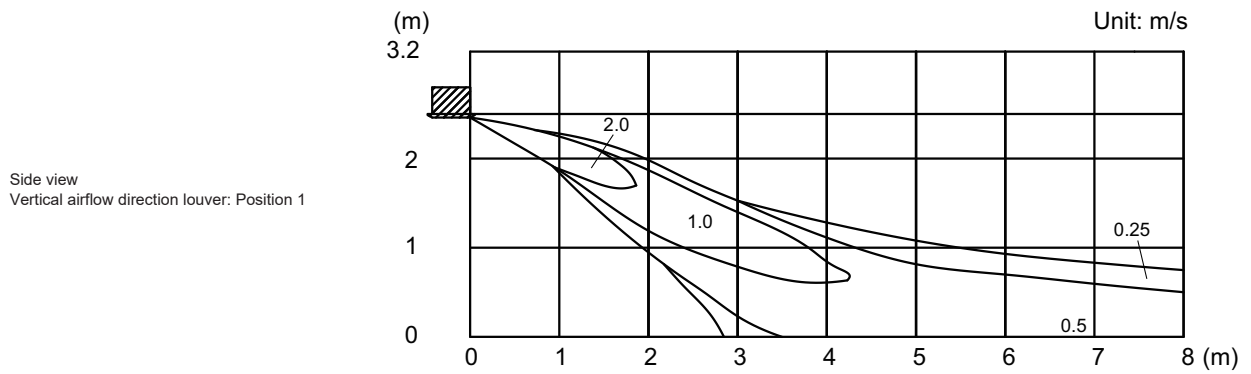

Model: AUXV024GLEH

Measuring conditions	Fan speed	Operation mode
	HIGH	FAN

• Air velocity distribution

INDOOR
UNITS

INDOOR
UNITS

Measuring conditions NOTE: Reference data	Fan speed HIGH	Operation mode FAN
---	-------------------	-----------------------