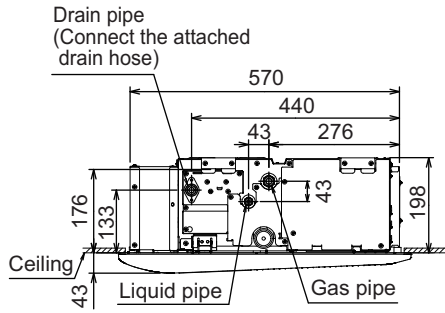

■ Models: AUXV014GLEH, AUXV018GLEH, and AUXV024GLEH

Unit: mm

INDOOR
UNITS

INDOOR
UNITS

■ Installation space requirement

Provide sufficient installation space for product safety.

Unit: mm

Be sure to make function setting with the remote controller according to the installed ceiling height.

Ceiling height	H: The maximum height from floor to ceiling (mm)
Standard	2,700
High ceiling	3,200

Right side view