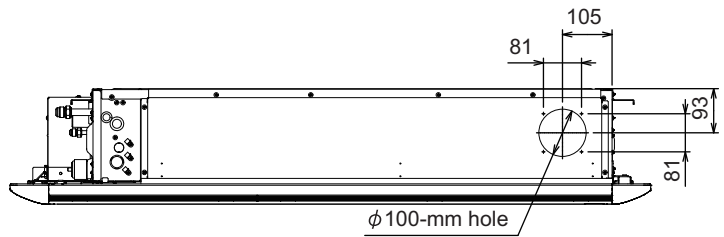

■ Models: AUXV014GLEH, AUXV018GLEH, and AUXV024GLEH

Unit: mm

INDOOR
UNITS

INDOOR
UNITS

■ Installation space requirement

Provide sufficient installation space for product safety.

Unit: mm

Be sure to make function setting with the remote controller according to the installed ceiling height.

Ceiling height	H: The maximum height from floor to ceiling (mm)
Standard	2,700
High ceiling	3,200

Right side view