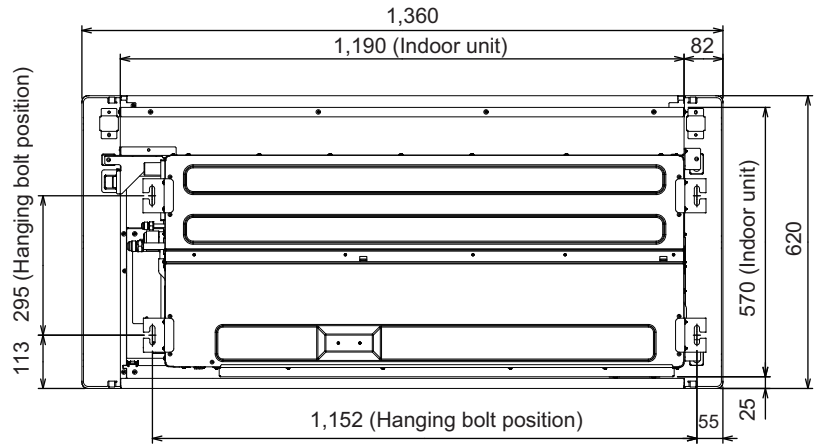

■ Models: AUXV014GLEH, AUXV018GLEH, and AUXV024GLEH

Unit: mm

INDOOR
UNITS

INDOOR
UNITS

■ Installation space requirement

Provide sufficient installation space for product safety.

Unit: mm

Be sure to make function setting with the remote controller according to the installed ceiling height.

Ceiling height	H: The maximum height from floor to ceiling (mm)
Standard	2,700
High ceiling	3,200

Right side view