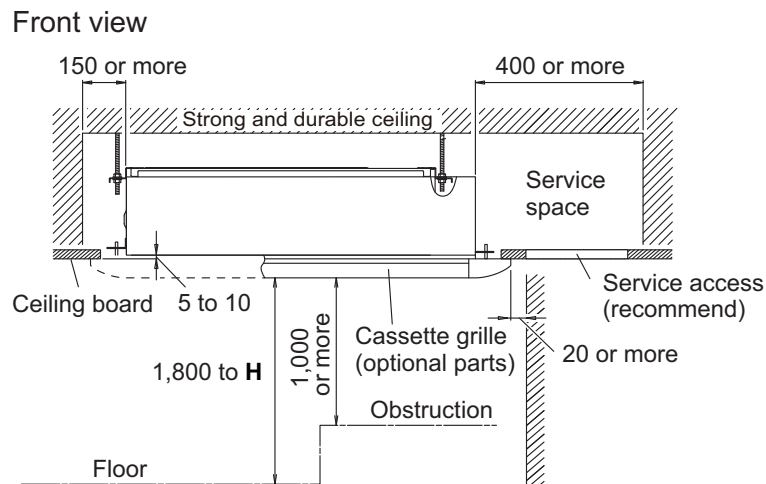

■ Models: AUXV014GLEH, AUXV018GLEH, and AUXV024GLEH

Unit: mm

INDOOR
UNITS

INDOOR
UNITS

■ Installation space requirement

Provide sufficient installation space for product safety.

Unit: mm

Be sure to make function setting with the remote controller according to the installed ceiling height.

Ceiling height	H: The maximum height from floor to ceiling (mm)
Standard	2,700
High ceiling	3,200

Right side view