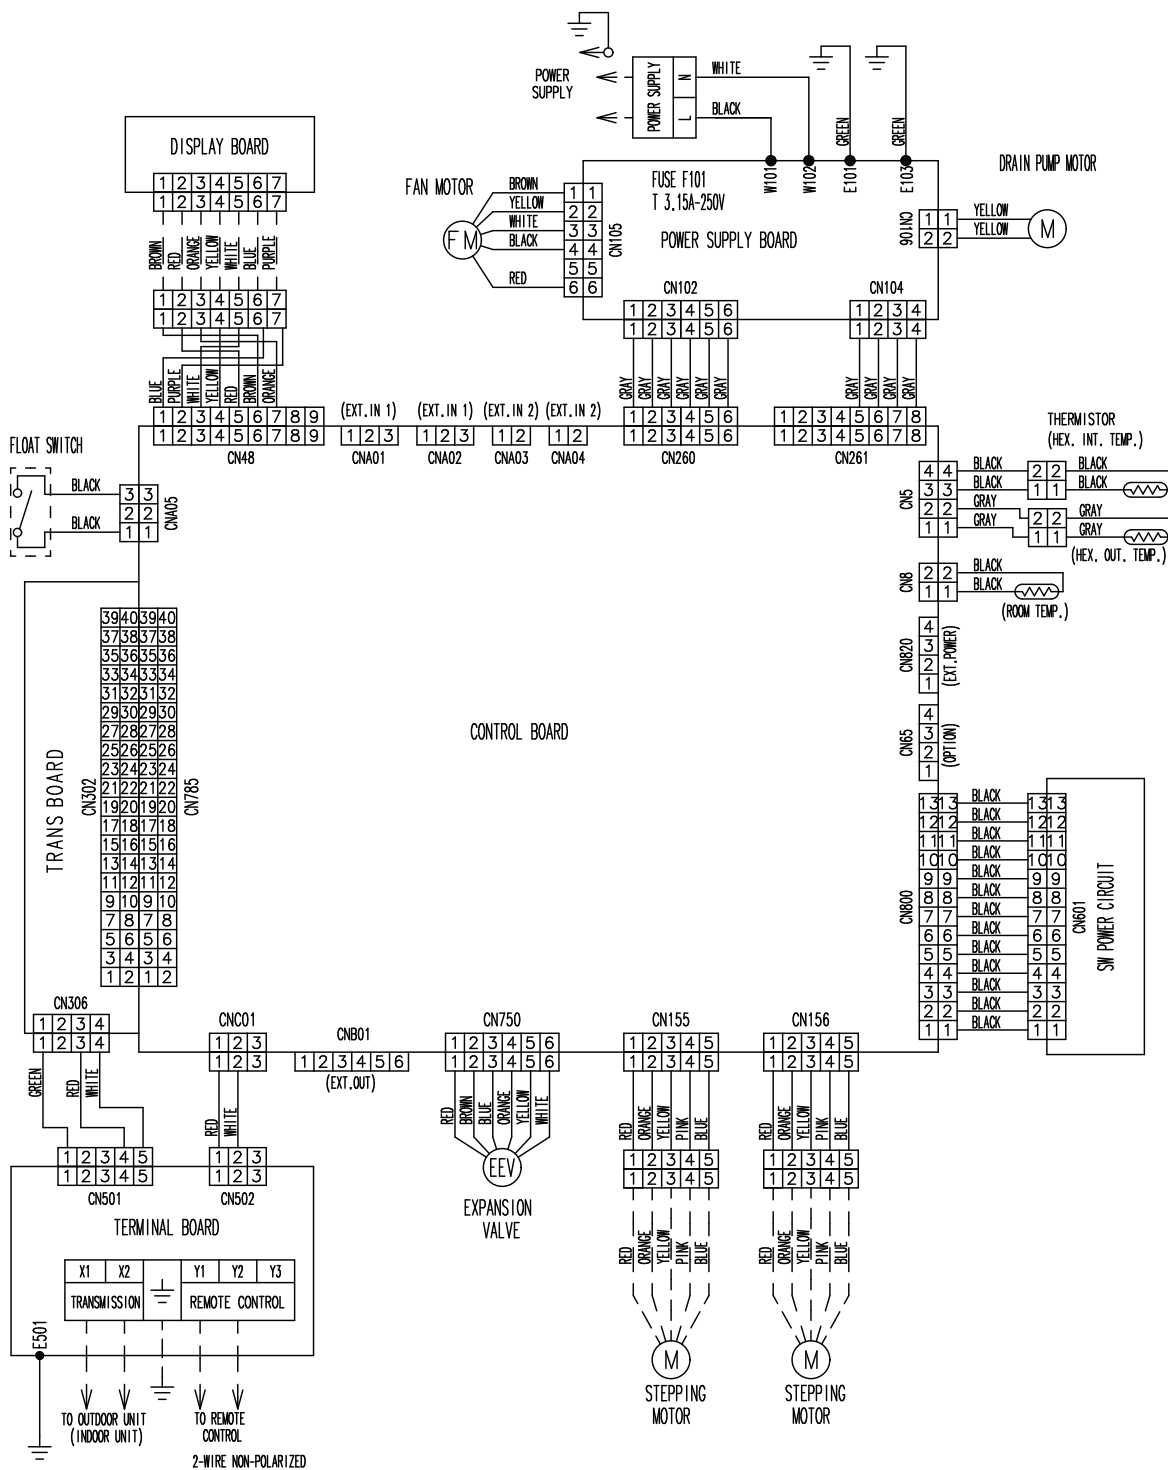

5-5. One way flow cassette type

■ Models: AUXV004GLEH, AUXV007GLEH, AUXV009GLEH, AUXV012GLEH, AUXV014GLEH, AUXV018GLEH, and AUXV024GLEH

INDOOR UNITS

INDOOR UNITS