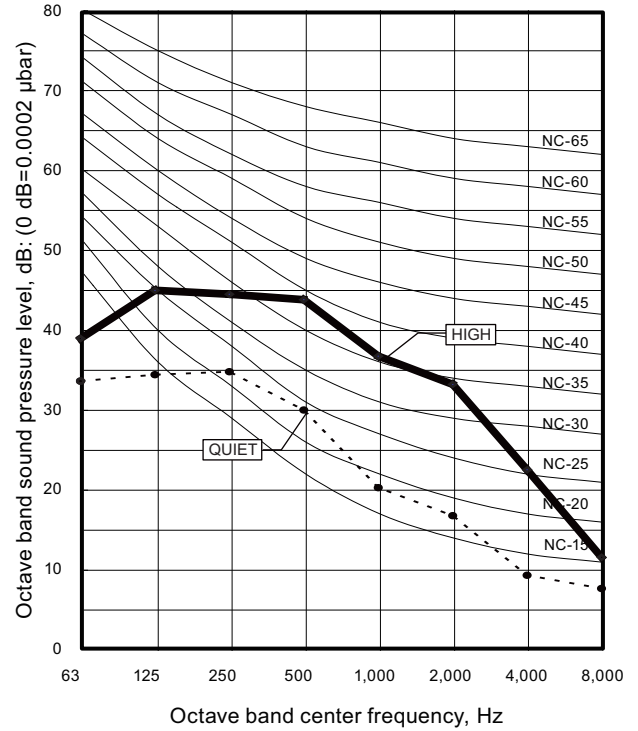

6. Operation noise (sound pressure)

6-1. Noise level curve

Measuring conditions	Ceiling height	Outlet directions
	Standard	4-way air outlet

Model: AUYG18LVLB

● Cooling

● Heating

Model: AUYG24LVLA

● Cooling

● Heating

6-2. Sound level check point