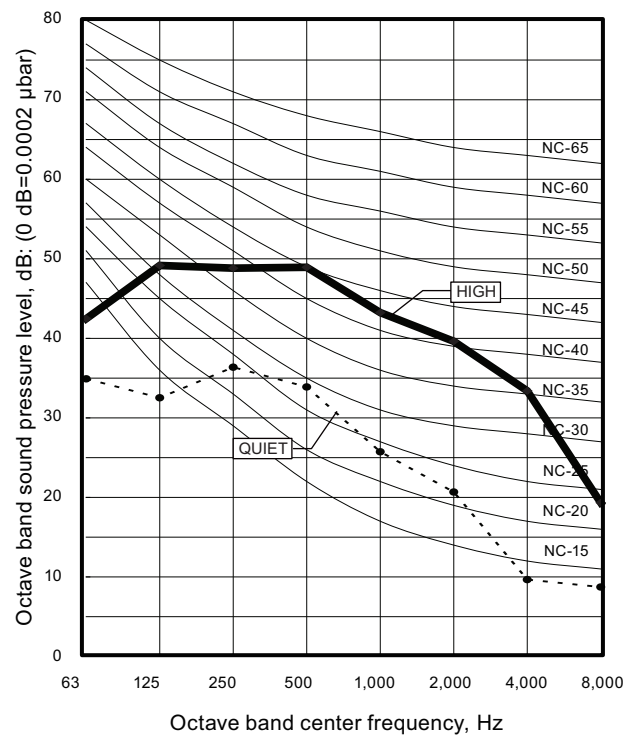

6. Operation noise (sound pressure)

6-1. Noise level curve

Measuring conditions	Ceiling height	Outlet directions
	Standard	4-way air outlet

Model: AUYG18LVLB

● Cooling

● Heating

Model: AUYG24LVLA

● Cooling

● Heating

6-2. Sound level check point