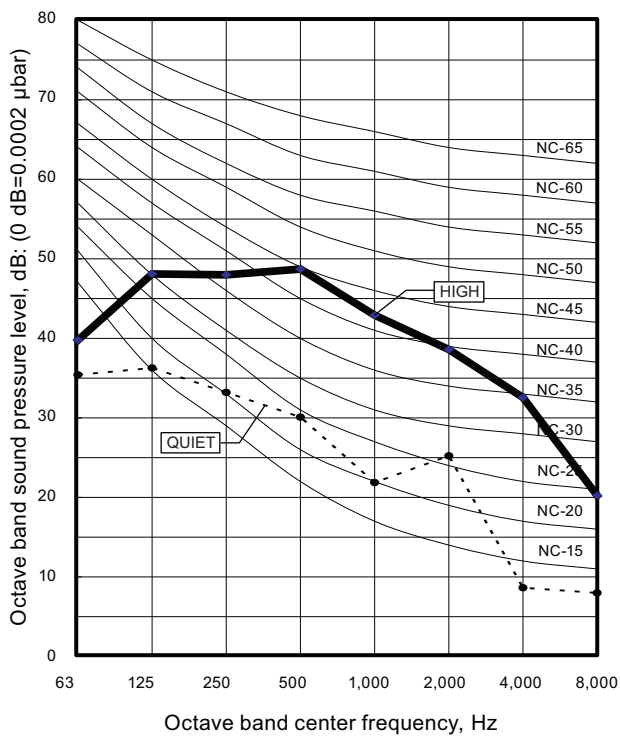

6. Operation noise (sound pressure)

6-1. Noise level curve

Measuring conditions	Ceiling height	Outlet directions
	Standard	4-way air outlet

Model: AUYG18LVLB

● Cooling

● Heating

Model: AUYG24LVLA

● Cooling

● Heating

6-2. Sound level check point