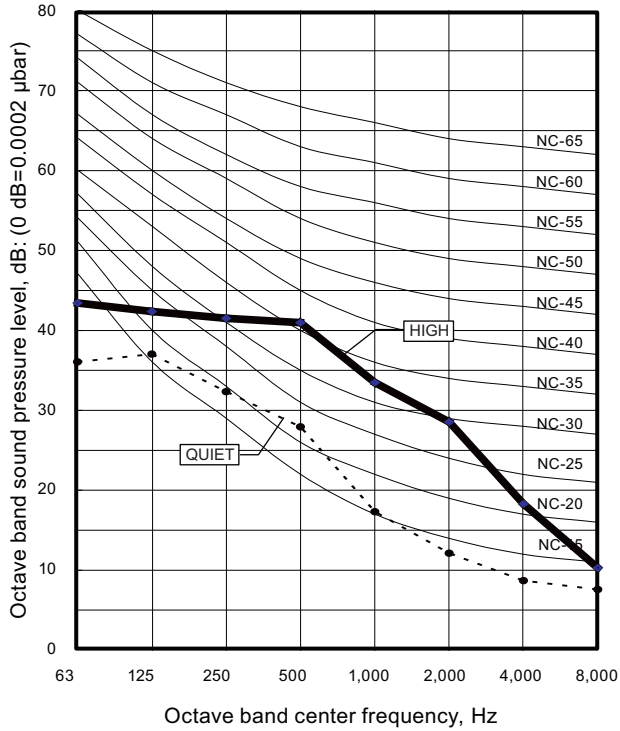

6. Operation noise (sound pressure)

6-1. Noise level curve

Measuring conditions	Ceiling height	Outlet directions
	Standard	4-way air outlet

Model: AUYG18LVLB

● Cooling

● Heating

Model: AUYG24LVLA

● Cooling

● Heating

6-2. Sound level check point