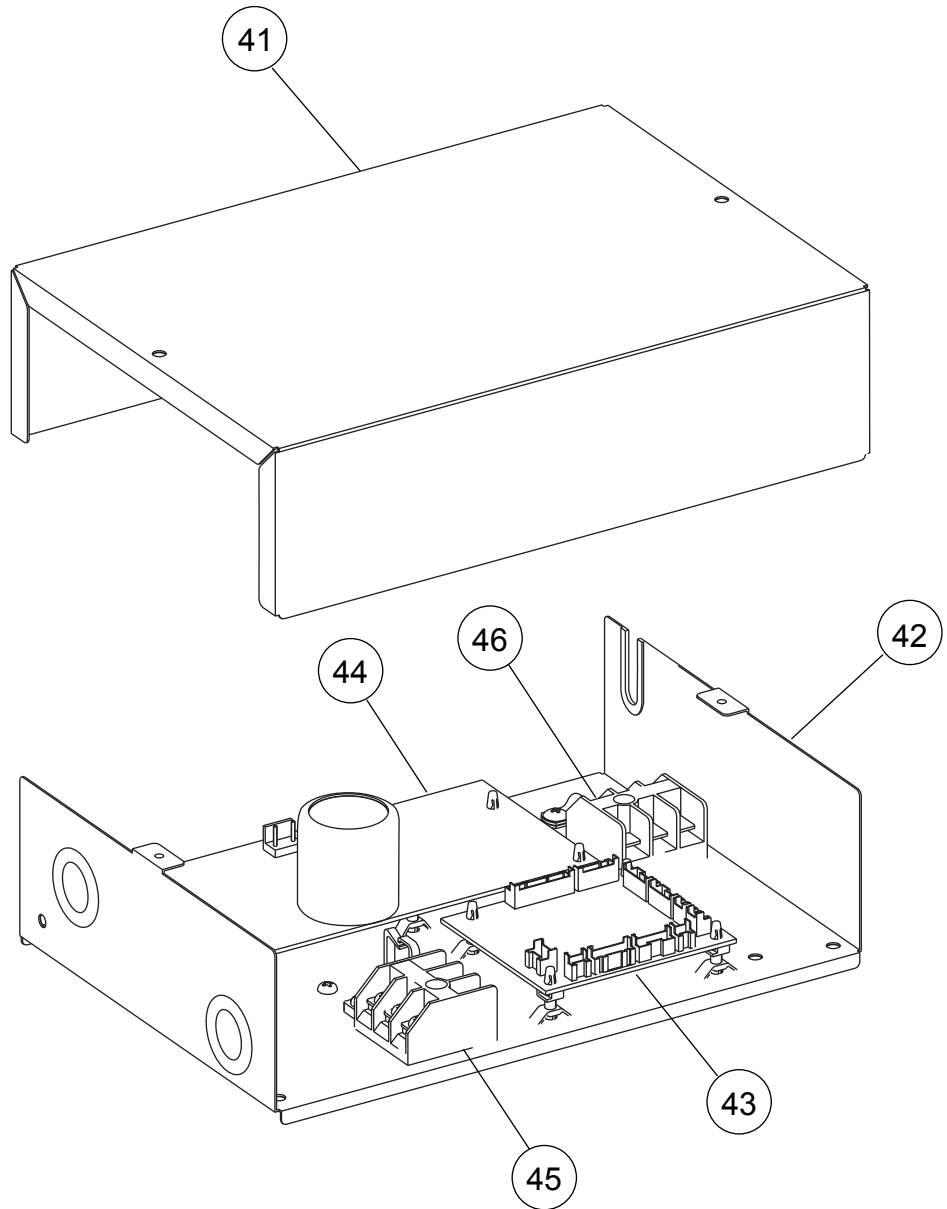

PARTS

INDOOR UNIT

Ref.	Description	Part number
1	Top Plate Assy	9375490027
2	Cabinet A Assy	9375492014
3	Cabinet B	9375494018
4	Hook R	9375504014
5	Hook L	9375505011
6	Insulation Box Assy	9377764065
7	Wire Cover	9375516017
8	Pipe Cover	9375515010
9	Bell Mouse	9375503017
10	Wire Holder	9375478018
11	Drain Pan Sub Assy	9377765024
12	Drain Cap	9375502010

INDOOR UNIT

Ref.	Description	Part number
21	Separate Wall	9375506018
22	Evaporator Total Assy (12)	9375720032
22	Evaporator Total Assy (14, 18)	9375720070
23	Evaporator Holder	9375508012
24	Turbo Fan Washer	9375487010
25	2 Stage Turbo Fan Assy	9375480011
26	Fan Motor	9602436019

Ref.	Description	Part number
27	Fan Motor Holder	9375552015
28	Pump Assy	9900472030
29	Drain Pump Holder B	9375518011
30	Rubber (Pump)	9378426016
31	Float Switch	9900361037
32	Drain Port Sub Assy	9375718015

INDOOR UNIT
Control unit

Ref.	Description	Part number
41	Control Box Cover	9375512019
42	Control Box A	9375511012
43	Controller PCB Assy (12)	9709245422
43	Controller PCB Assy (14)	9709245439
43	Controller PCB Assy (18)	9709245446
44	Power Supply PCB Assy	9707398250
45	Terminal	9306489045
46	Terminal	9703345012
47	Remote Control	9379219006
48	Remote Control Holder	9305642045
--	Pipe Thermistor	9703297014
--	Room Thermistor	9900502003