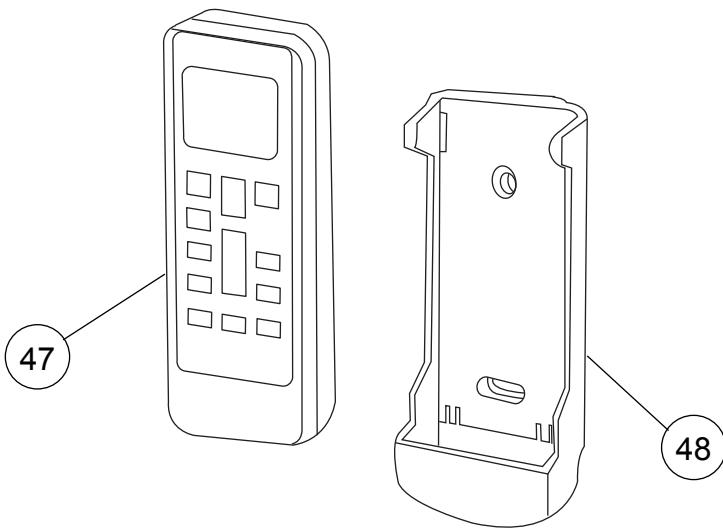

INDOOR UNIT
Control unit

Ref.	Description	Part number
41	Control Box Cover	9375512019
42	Control Box A	9375511012
43	Controller PCB Assy (12)	9709245422
43	Controller PCB Assy (14)	9709245439
43	Controller PCB Assy (18)	9709245446
44	Power Supply PCB Assy	9707398250
45	Terminal	9306489045
46	Terminal	9703345012
47	Remote Control	9379219006
48	Remote Control Holder	9305642045
--	Pipe Thermistor	9703297014
--	Room Thermistor	9900502003