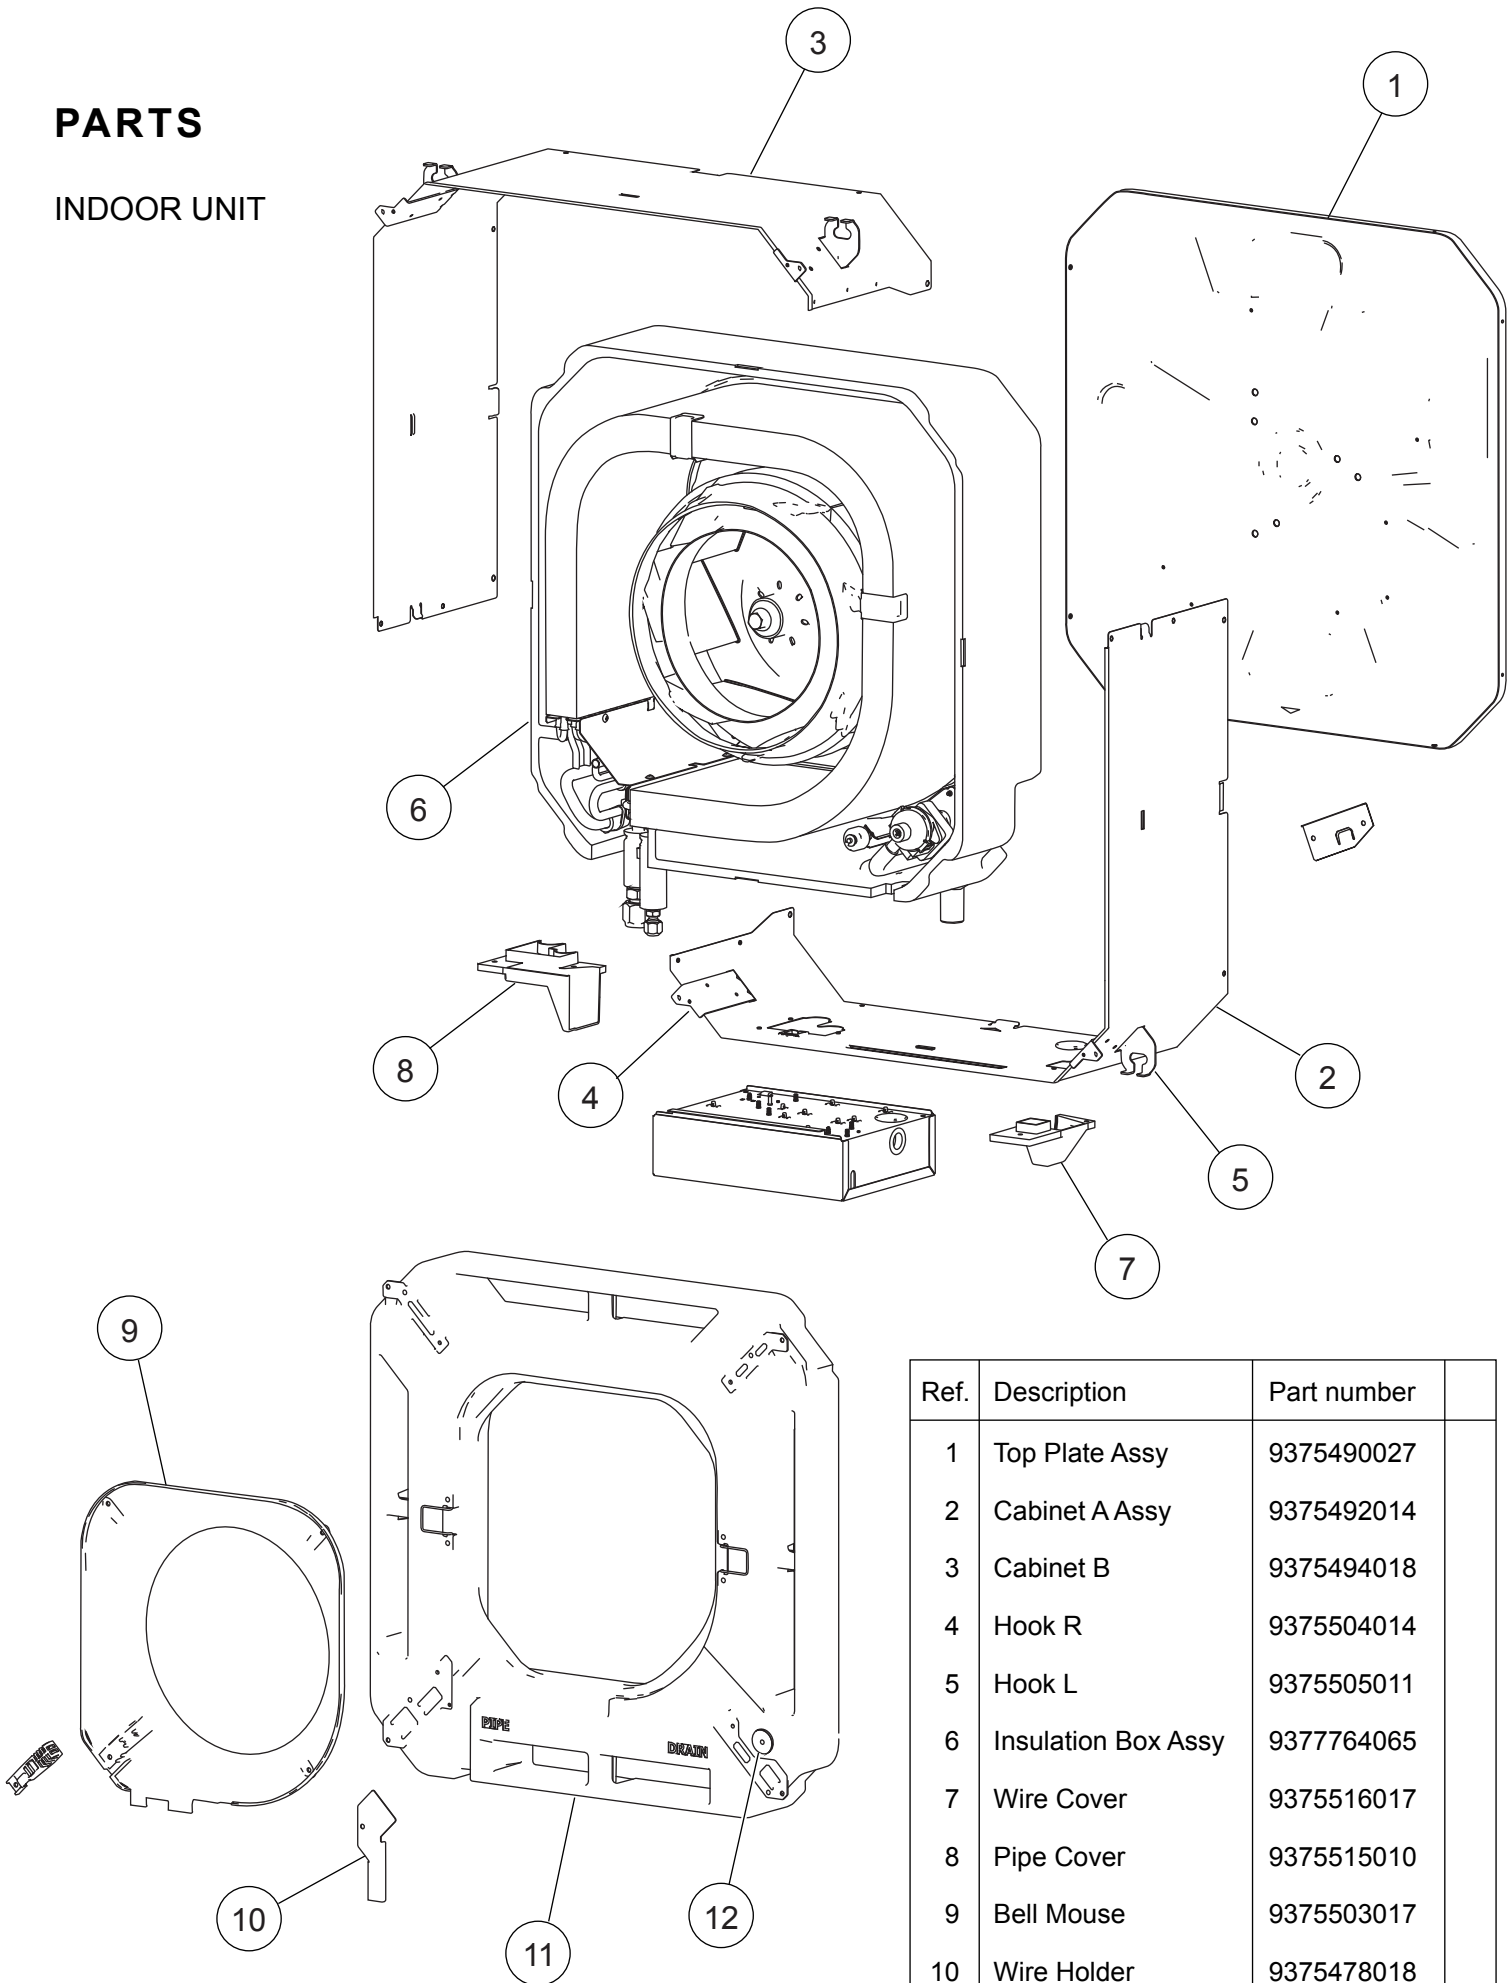

PARTS

INDOOR UNIT

Ref.	Description	Part number
1	Top Plate Assy	9375490027
2	Cabinet A Assy	9375492014
3	Cabinet B	9375494018
4	Hook R	9375504014
5	Hook L	9375505011
6	Insulation Box Assy	9377764065
7	Wire Cover	9375516017
8	Pipe Cover	9375515010
9	Bell Mouse	9375503017
10	Wire Holder	9375478018
11	Drain Pan Sub Assy	9377765024
12	Drain Cap	9375502010

INDOOR UNIT

Ref.	Description	Part number
21	Separate Wall	9375506018
22	Evaporator Total Assy (12)	9375720032
22	Evaporator Total Assy (14, 18)	9375720070
23	Evaporator Holder	9375508012
24	Turbo Fan Washer	9375487010
25	2 Stage Turbo Fan Assy	9375480011
26	Fan Motor	9602436019

Ref.	Description	Part number
27	Fan Motor Holder	9375552015
28	Pump Assy	9900472030
29	Drain Pump Holder B	9375518011
30	Rubber (Pump)	9378426016
31	Float Switch	9900361037
32	Drain Port Sub Assy	9375718015