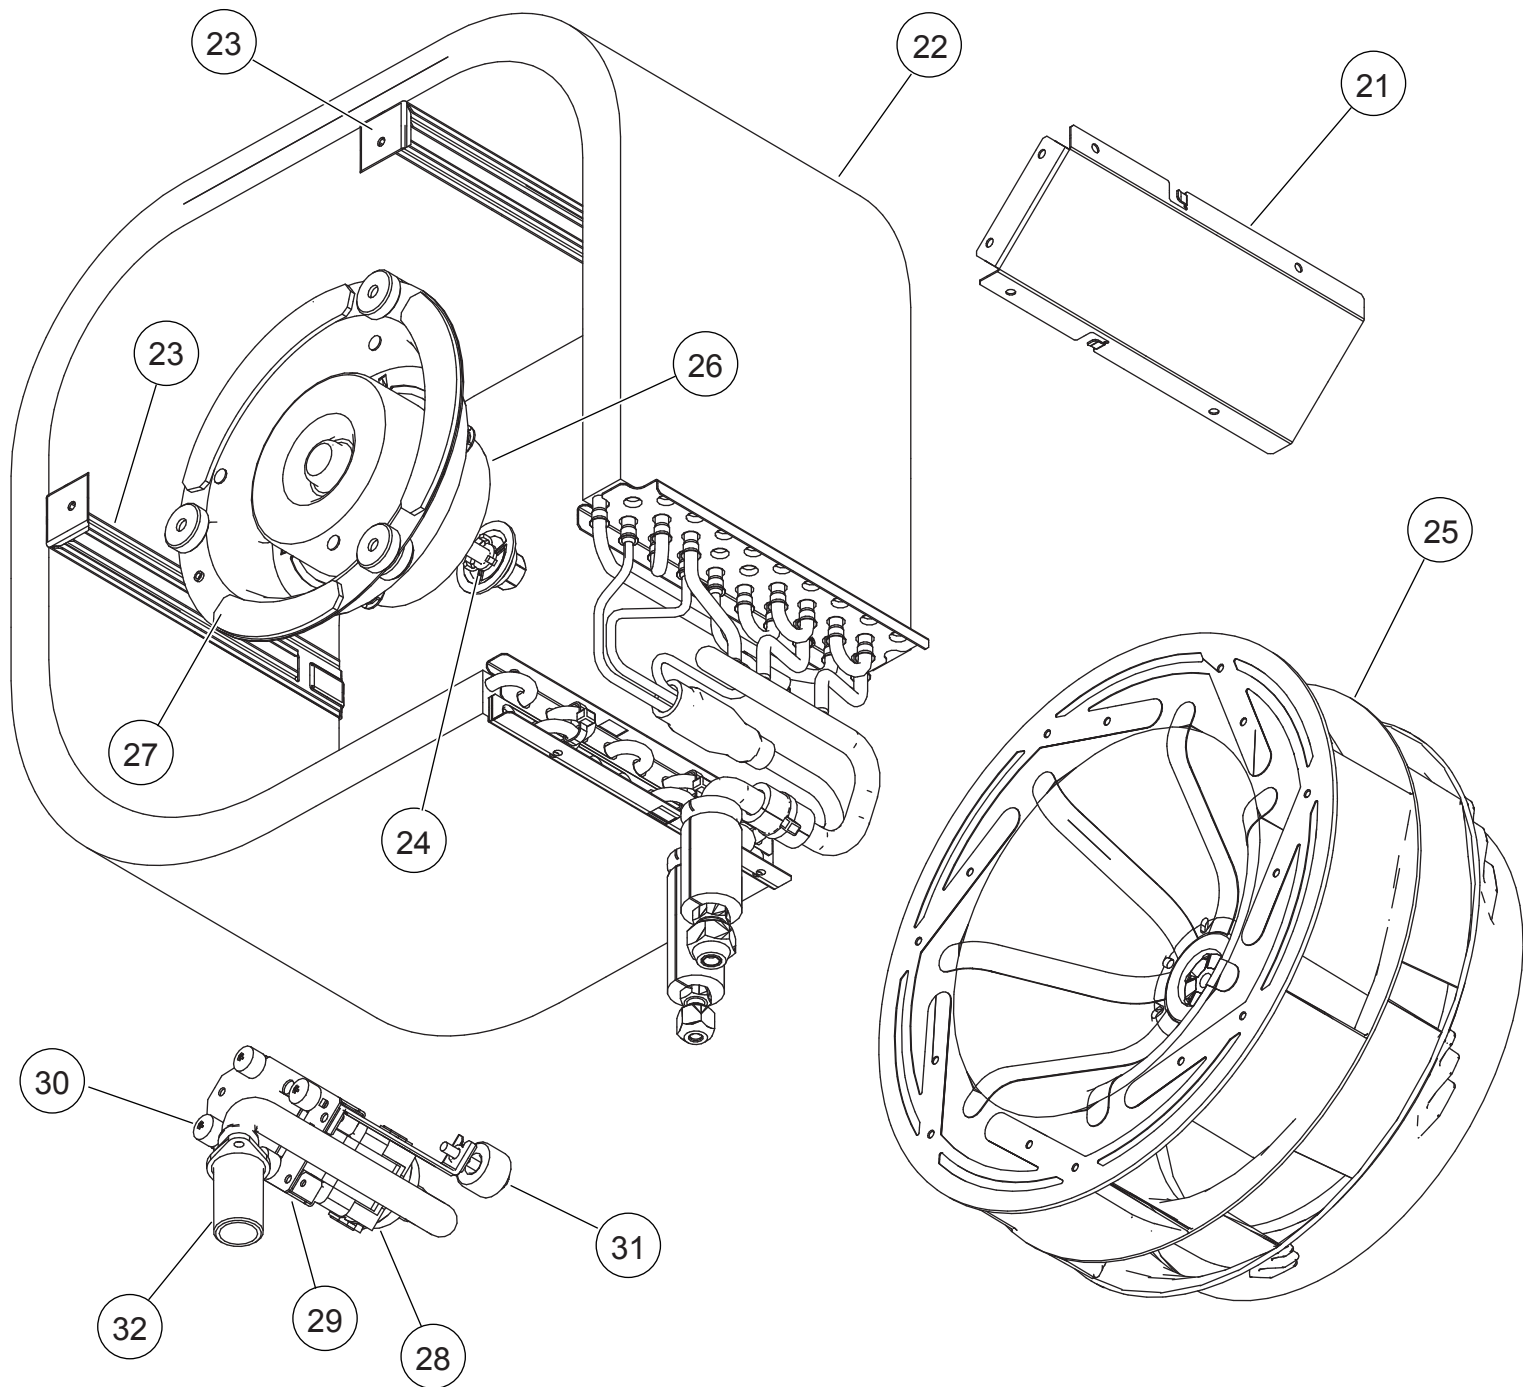

PARTS

INDOOR UNIT

Ref.	Description	Part number
1	Top Plate Assy	9375490027
2	Cabinet A Assy	9375492014
3	Cabinet B	9375494018
4	Hook R	9375504014
5	Hook L	9375505011
6	Insulation Box Assy	9377764065
7	Wire Cover	9375516017
8	Pipe Cover	9375515010
9	Bell Mouse	9375503017
10	Wire Holder	9375478018
11	Drain Pan Sub Assy	9377765024
12	Drain Cap	9375502010

INDOOR UNIT

Ref.	Description	Part number
21	Separate Wall	9375506018
22	Evaporator Total Assy (12)	9375720032
22	Evaporator Total Assy (14, 18)	9375720070
23	Evaporator Holder	9375508012
24	Turbo Fan Washer	9375487010
25	2 Stage Turbo Fan Assy	9375480011
26	Fan Motor	9602436019

Ref.	Description	Part number
27	Fan Motor Holder	9375552015
28	Pump Assy	9900472030
29	Drain Pump Holder B	9375518011
30	Rubber (Pump)	9378426016
31	Float Switch	9900361037
32	Drain Port Sub Assy	9375718015