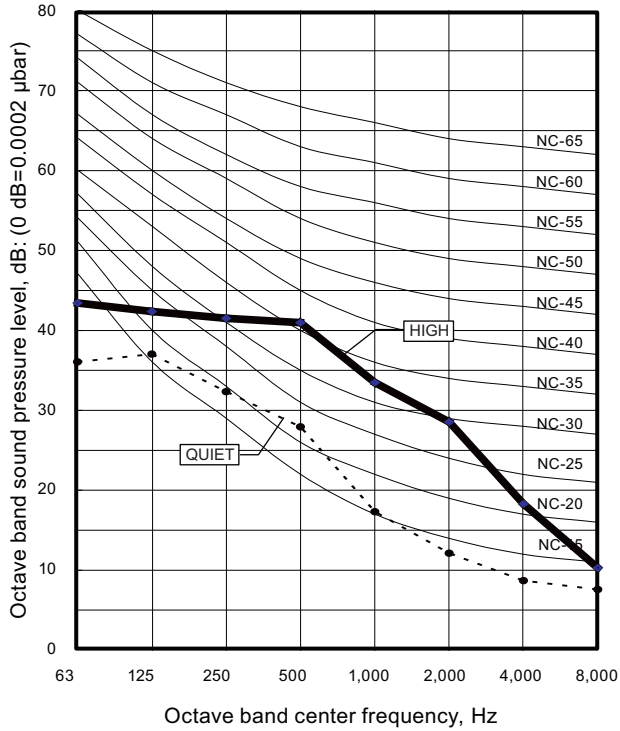

6. Operation noise (sound pressure)

6-1. Noise level curve

Measuring conditions	Ceiling height	Outlet directions
	Standard	4-way air outlet

■ Model: AUYG18LVLB

● Cooling

● Heating

■ Model: AUYG24LVLA

● Cooling

● Heating

6-2. Sound level check point