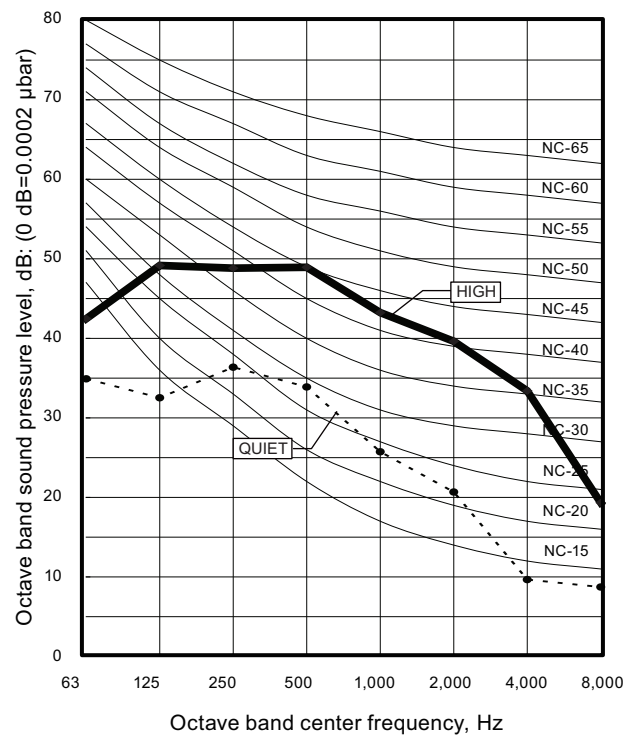

6. Operation noise (sound pressure)

6-1. Noise level curve

Measuring conditions	Ceiling height	Outlet directions
	Standard	4-way air outlet

■ Model: AUYG18LVLB

● Cooling

● Heating

■ Model: AUYG24LVLA

● Cooling

● Heating

6-2. Sound level check point