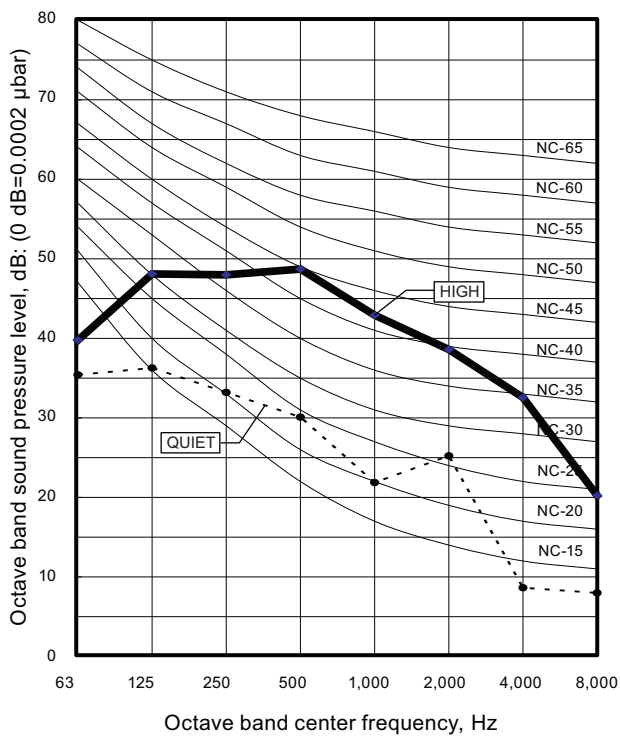

6. Operation noise (sound pressure)

6-1. Noise level curve

Measuring conditions	Ceiling height	Outlet directions
	Standard	4-way air outlet

■ Model: AUYG18LVLB

● Cooling

● Heating

■ Model: AUYG24LVLA

● Cooling

● Heating

6-2. Sound level check point