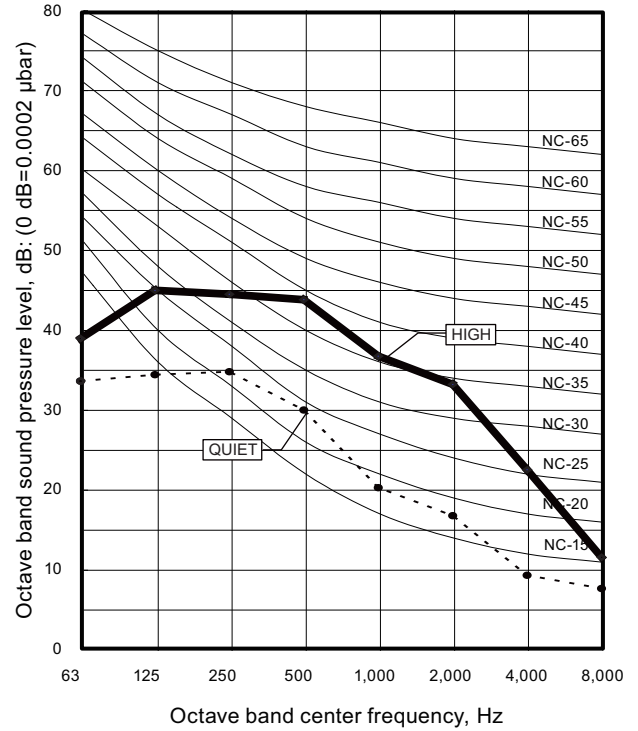

6. Operation noise (sound pressure)

6-1. Noise level curve

Measuring conditions	Ceiling height	Outlet directions
	Standard	4-way air outlet

■ Model: AUYG18LVLB

● Cooling

● Heating

■ Model: AUYG24LVLA

● Cooling

● Heating

6-2. Sound level check point