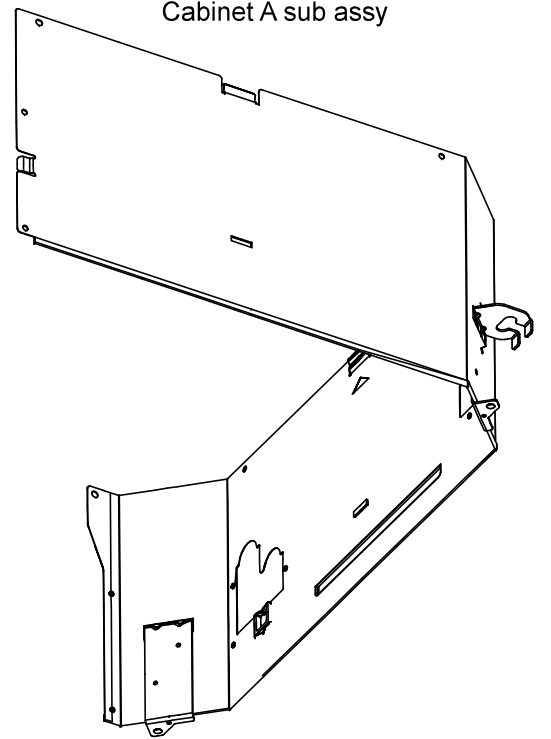

INDOOR UNIT
AUYG24LVLA

Control Box Cover

Ref.	Description	Part number
1	Remote Control (no brand)	9379219006
2	Remote Control Holder	9305642045
3	Pipe Thermistor	9900881047
4	Room Thermistor	9900826000
5	Main PCB (AUYG24)	9710621352
6	Power Supply PCB	9707398380
7	Terminal	9306489045
8	Terminal	9703345012
9	Drain hose	9379665001
10	Hose band	9379757010

INDOOR UNIT
AUYG24LVLA

Ref.	Description	Part number
11	Wire cover	9375516017
12	Pipe cover	9375515010
13	Bellmouth	9375503017
14	Thermistor holder	9375477011
15	Drain pan sub assy	9377765017
16	Drain port sub assy	9375718015
17	Float switch sub assy	9375721039
18	Drain pump sub assy	9375717025

Separate wall

Evaporator holder

Ref.	Description	Part number
21	Evaporator total assy	9377914019
22	Insulation box sub assy	9377764058

Cabinet B sub assy

Top plate assy

Motor wire holder

Cabinet A sub assy

31