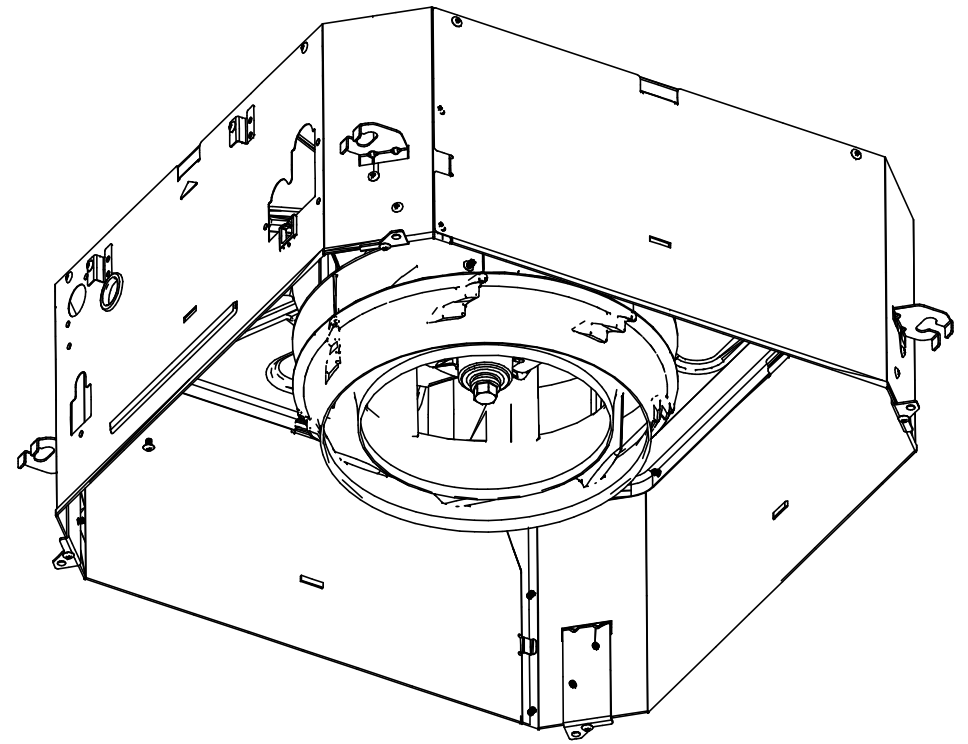

INDOOR UNIT
AUYG24LVLA

Control Box Cover

Ref.	Description	Part number
1	Remote Control (no brand)	9379219006
2	Remote Control Holder	9305642045
3	Pipe Thermistor	9900881047
4	Room Thermistor	9900826000
5	Main PCB (AUYG24)	9710621352
6	Power Supply PCB	9707398380
7	Terminal	9306489045
8	Terminal	9703345012
9	Drain hose	9379665001
10	Hose band	9379757010

INDOOR UNIT
AUYG24LVLA

Ref.	Description	Part number
11	Wire cover	9375516017
12	Pipe cover	9375515010
13	Bellmouth	9375503017
14	Thermistor holder	9375477011
15	Drain pan sub assy	9377765017
16	Drain port sub assy	9375718015
17	Float switch sub assy	9375721039
18	Drain pump sub assy	9375717025

33

32

Turbo fan washer

35

34

Ref.	Description	Part number
31	Fan motor sub assy	9375719012
32	Fan motor	9602436019
33	2 stage turbo fan assy	9375480011
34	Shaft cap	9377807014
35	Washer cover	9377811011