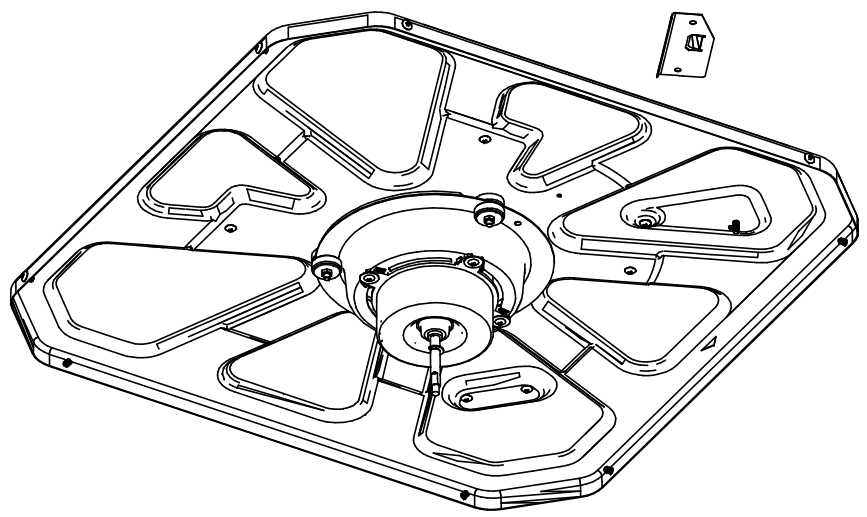

INDOOR UNIT
AUYG24LVLA

Ref.	Description	Part number
11	Wire cover	9375516017
12	Pipe cover	9375515010
13	Bellmouth	9375503017
14	Thermistor holder	9375477011
15	Drain pan sub assy	9377765017
16	Drain port sub assy	9375718015
17	Float switch sub assy	9375721039
18	Drain pump sub assy	9375717025

Separate wall

Evaporator holder

Ref.	Description	Part number
21	Evaporator total assy	9377914019
22	Insulation box sub assy	9377764058

Cabinet B sub assy

Top plate assy

Motor wire holder

Cabinet A sub assy

31

33

32

Turbo fan washer

35

34

Ref.	Description	Part number
31	Fan motor sub assy	9375719012
32	Fan motor	9602436019
33	2 stage turbo fan assy	9375480011
34	Shaft cap	9377807014
35	Washer cover	9377811011