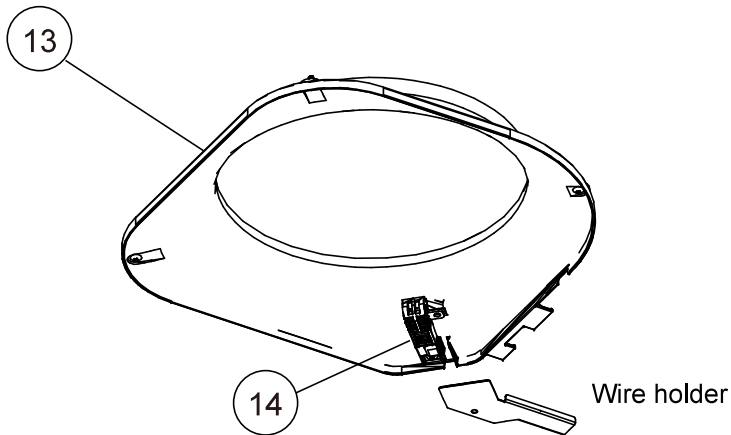

INDOOR UNIT
AUYG24LVLA

Control Box Cover

Ref.	Description	Part number
1	Remote Control (no brand)	9379219006
2	Remote Control Holder	9305642045
3	Pipe Thermistor	9900881047
4	Room Thermistor	9900826000
5	Main PCB (AUYG24)	9710621352
6	Power Supply PCB	9707398380
7	Terminal	9306489045
8	Terminal	9703345012
9	Drain hose	9379665001
10	Hose band	9379757010

INDOOR UNIT
AUYG24LVLA

Ref.	Description	Part number
11	Wire cover	9375516017
12	Pipe cover	9375515010
13	Bellmouth	9375503017
14	Thermistor holder	9375477011
15	Drain pan sub assy	9377765017
16	Drain port sub assy	9375718015
17	Float switch sub assy	9375721039
18	Drain pump sub assy	9375717025

33

32

Turbo fan washer

35

34

Ref.	Description	Part number
31	Fan motor sub assy	9375719012
32	Fan motor	9602436019
33	2 stage turbo fan assy	9375480011
34	Shaft cap	9377807014
35	Washer cover	9377811011