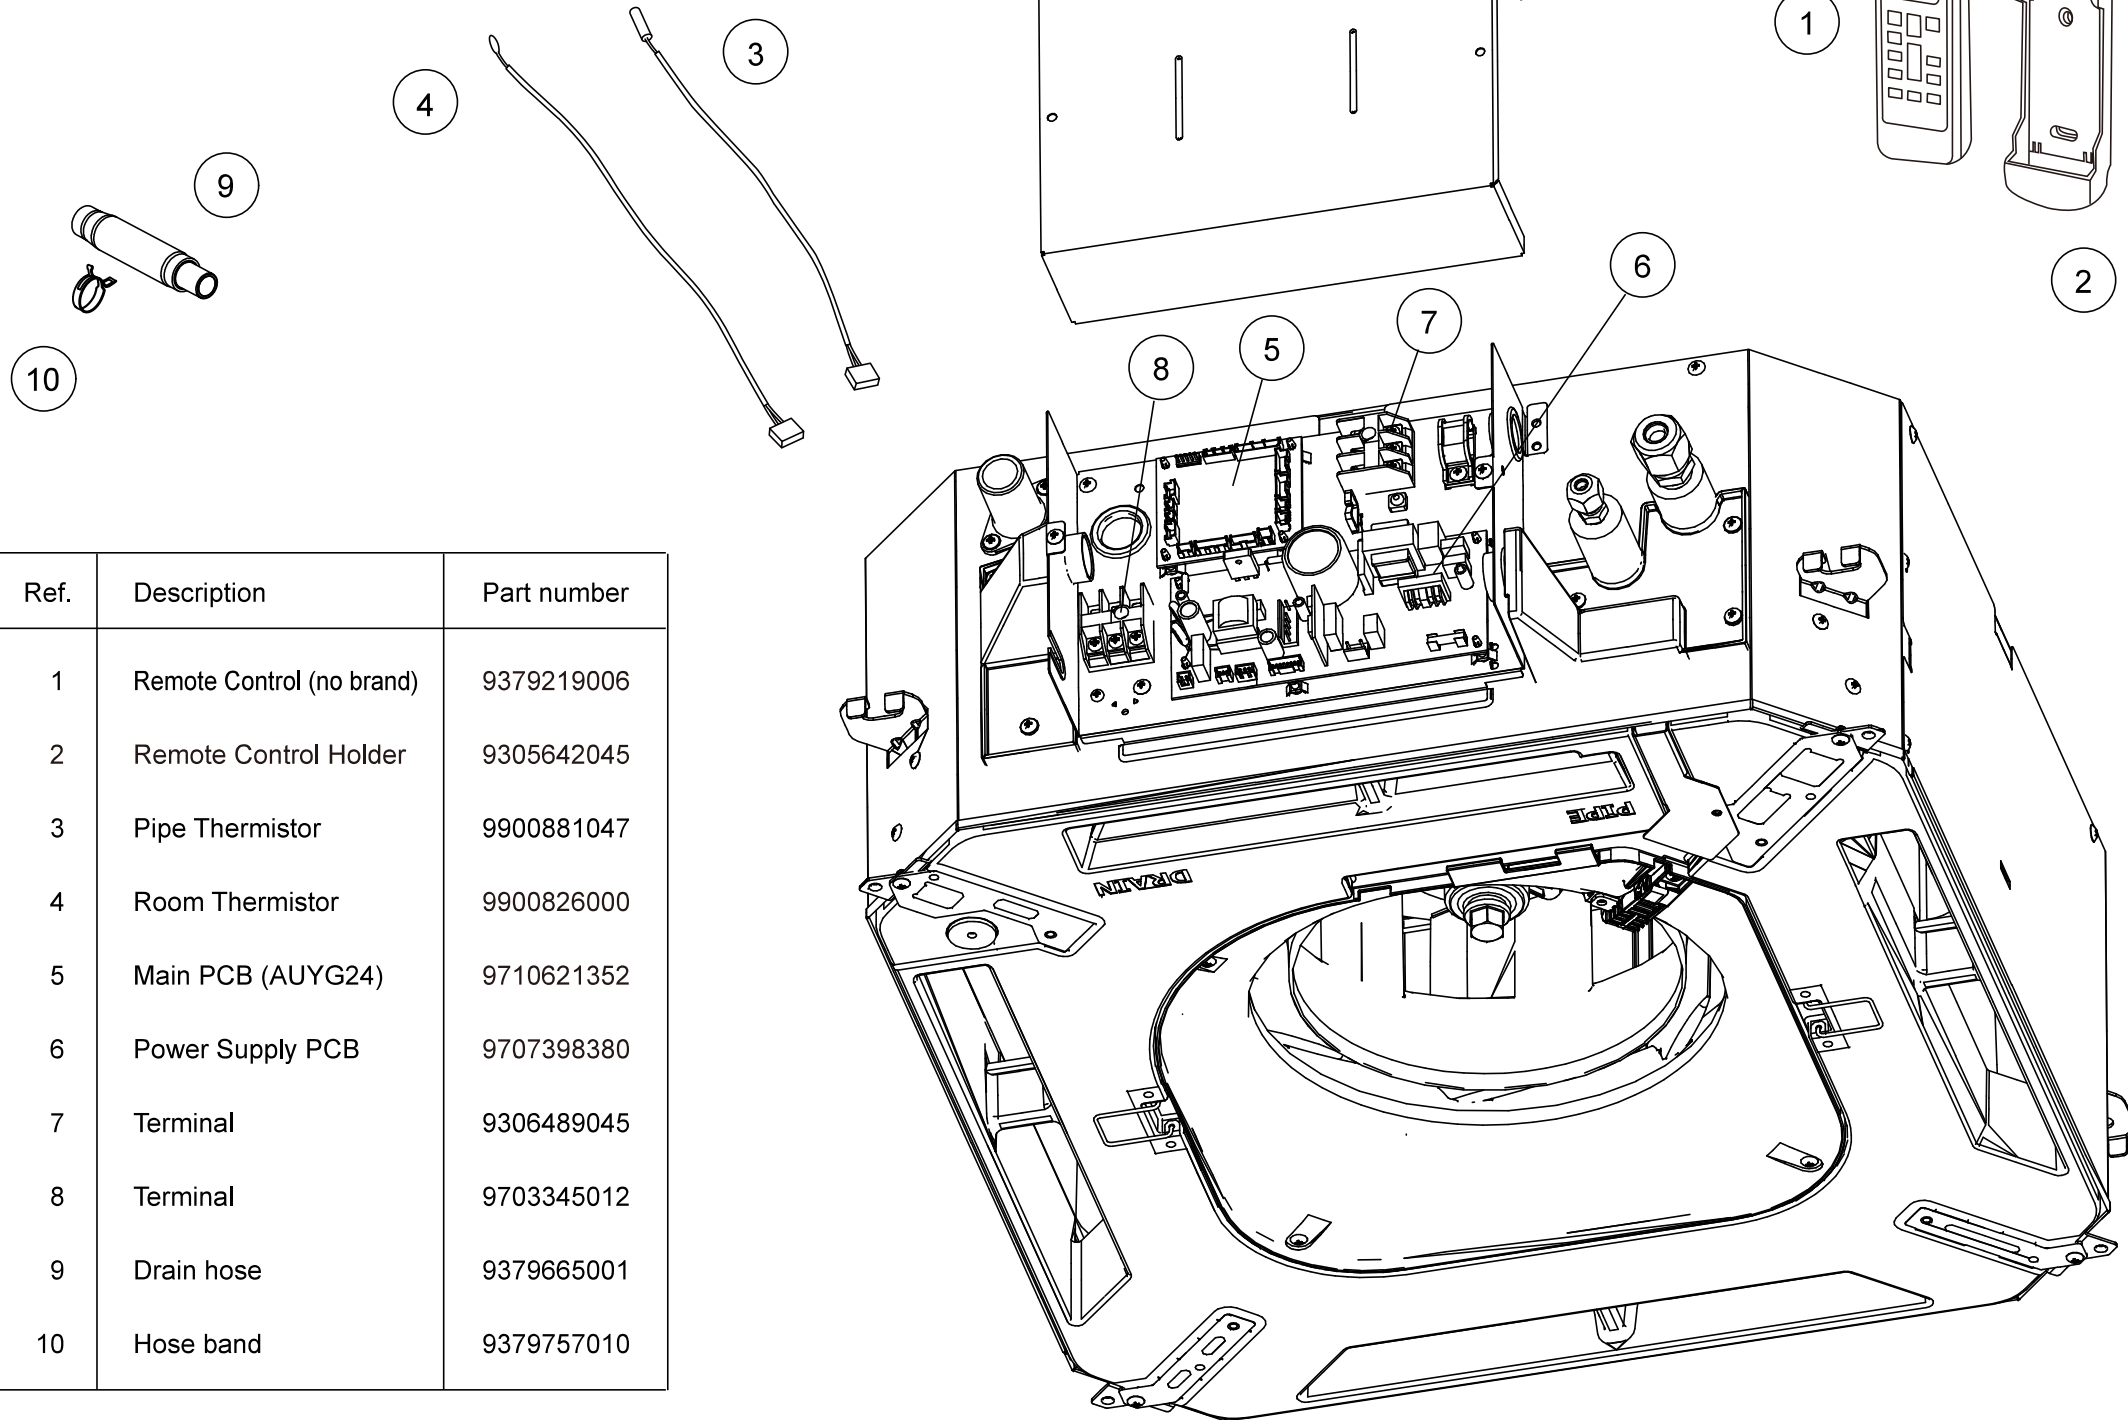

INDOOR UNIT
AUYG24LVLA

Control Box Cover

Ref.	Description	Part number
1	Remote Control (no brand)	9379219006
2	Remote Control Holder	9305642045
3	Pipe Thermistor	9900881047
4	Room Thermistor	9900826000
5	Main PCB (AUYG24)	9710621352
6	Power Supply PCB	9707398380
7	Terminal	9306489045
8	Terminal	9703345012
9	Drain hose	9379665001
10	Hose band	9379757010

INDOOR UNIT
AUYG24LVLA

Ref.	Description	Part number
11	Wire cover	9375516017
12	Pipe cover	9375515010
13	Bellmouth	9375503017
14	Thermistor holder	9375477011
15	Drain pan sub assy	9377765017
16	Drain port sub assy	9375718015
17	Float switch sub assy	9375721039
18	Drain pump sub assy	9375717025

33

32

Turbo fan washer

35

34

Ref.	Description	Part number
31	Fan motor sub assy	9375719012
32	Fan motor	9602436019
33	2 stage turbo fan assy	9375480011
34	Shaft cap	9377807014
35	Washer cover	9377811011