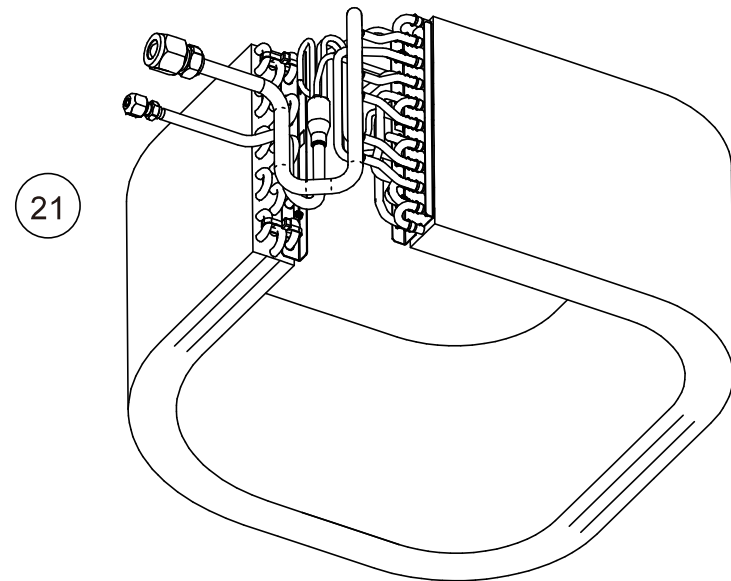

INDOOR UNIT
AUYG24LVLA

Control Box Cover

Ref.	Description	Part number
1	Remote Control (no brand)	9379219006
2	Remote Control Holder	9305642045
3	Pipe Thermistor	9900881047
4	Room Thermistor	9900826000
5	Main PCB (AUYG24)	9710621352
6	Power Supply PCB	9707398380
7	Terminal	9306489045
8	Terminal	9703345012
9	Drain hose	9379665001
10	Hose band	9379757010

INDOOR UNIT
AUYG24LVLA

Ref.	Description	Part number
11	Wire cover	9375516017
12	Pipe cover	9375515010
13	Bellmouth	9375503017
14	Thermistor holder	9375477011
15	Drain pan sub assy	9377765017
16	Drain port sub assy	9375718015
17	Float switch sub assy	9375721039
18	Drain pump sub assy	9375717025

Separate wall

Evaporator holder

Ref.	Description	Part number
21	Evaporator total assy	9377914019
22	Insulation box sub assy	9377764058

Cabinet B sub assy

Top plate assy

Motor wire holder

Cabinet A sub assy

31

33

32

Turbo fan washer

35

34

Ref.	Description	Part number
31	Fan motor sub assy	9375719012
32	Fan motor	9602436019
33	2 stage turbo fan assy	9375480011
34	Shaft cap	9377807014
35	Washer cover	9377811011