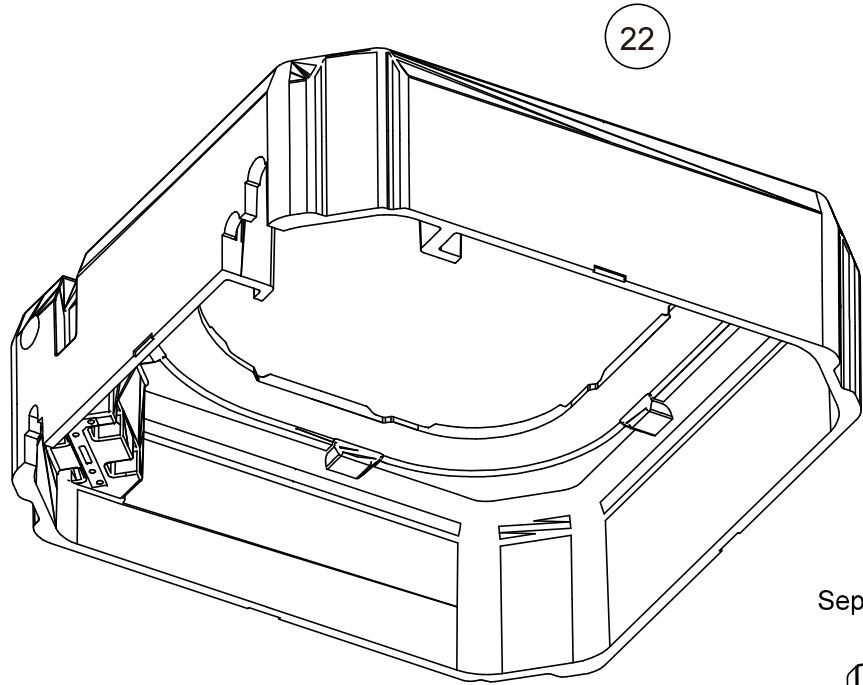

INDOOR UNIT
AUYG24LVLA

Control Box Cover

Ref.	Description	Part number
1	Remote Control (no brand)	9379219006
2	Remote Control Holder	9305642045
3	Pipe Thermistor	9900881047
4	Room Thermistor	9900826000
5	Main PCB (AUYG24)	9710621352
6	Power Supply PCB	9707398380
7	Terminal	9306489045
8	Terminal	9703345012
9	Drain hose	9379665001
10	Hose band	9379757010

INDOOR UNIT
AUYG24LVLA

Ref.	Description	Part number
11	Wire cover	9375516017
12	Pipe cover	9375515010
13	Bellmouth	9375503017
14	Thermistor holder	9375477011
15	Drain pan sub assy	9377765017
16	Drain port sub assy	9375718015
17	Float switch sub assy	9375721039
18	Drain pump sub assy	9375717025