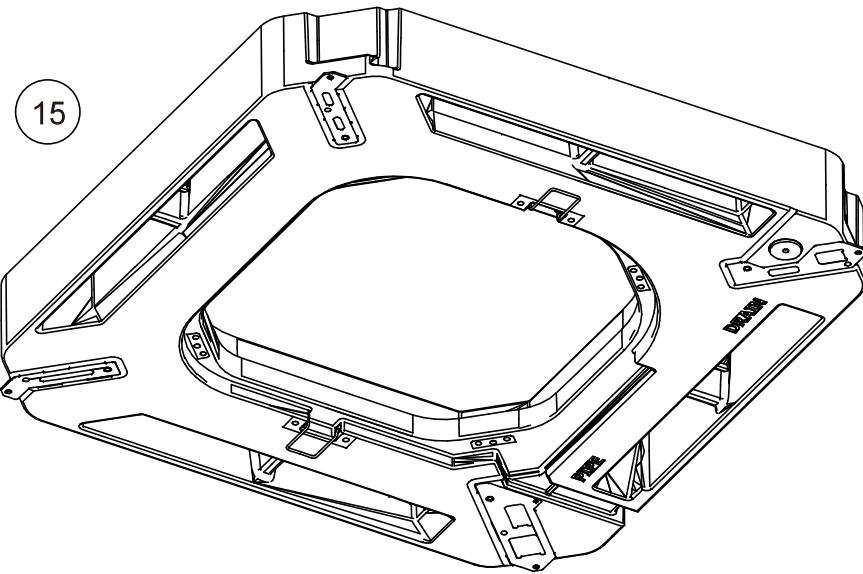

INDOOR UNIT
AUYG24LVLA

Control Box Cover

Ref.	Description	Part number
1	Remote Control (no brand)	9379219006
2	Remote Control Holder	9305642045
3	Pipe Thermistor	9900881047
4	Room Thermistor	9900826000
5	Main PCB (AUYG24)	9710621352
6	Power Supply PCB	9707398380
7	Terminal	9306489045
8	Terminal	9703345012
9	Drain hose	9379665001
10	Hose band	9379757010

INDOOR UNIT
AUYG24LVLA

Ref.	Description	Part number
11	Wire cover	9375516017
12	Pipe cover	9375515010
13	Bellmouth	9375503017
14	Thermistor holder	9375477011
15	Drain pan sub assy	9377765017
16	Drain port sub assy	9375718015
17	Float switch sub assy	9375721039
18	Drain pump sub assy	9375717025