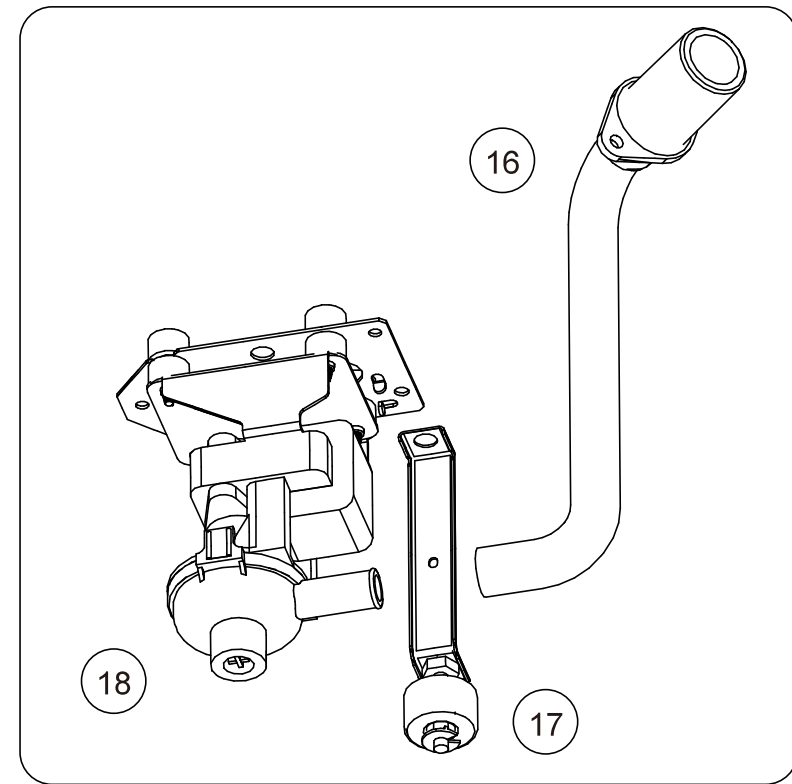

INDOOR UNIT
AUYG24LVLA

Control Box Cover

Ref.	Description	Part number
1	Remote Control (no brand)	9379219006
2	Remote Control Holder	9305642045
3	Pipe Thermistor	9900881047
4	Room Thermistor	9900826000
5	Main PCB (AUYG24)	9710621352
6	Power Supply PCB	9707398380
7	Terminal	9306489045
8	Terminal	9703345012
9	Drain hose	9379665001
10	Hose band	9379757010

INDOOR UNIT
AUYG24LVLA

Ref.	Description	Part number
11	Wire cover	9375516017
12	Pipe cover	9375515010
13	Bellmouth	9375503017
14	Thermistor holder	9375477011
15	Drain pan sub assy	9377765017
16	Drain port sub assy	9375718015
17	Float switch sub assy	9375721039
18	Drain pump sub assy	9375717025

33

32

Turbo fan washer

35

34

Ref.	Description	Part number
31	Fan motor sub assy	9375719012
32	Fan motor	9602436019
33	2 stage turbo fan assy	9375480011
34	Shaft cap	9377807014
35	Washer cover	9377811011