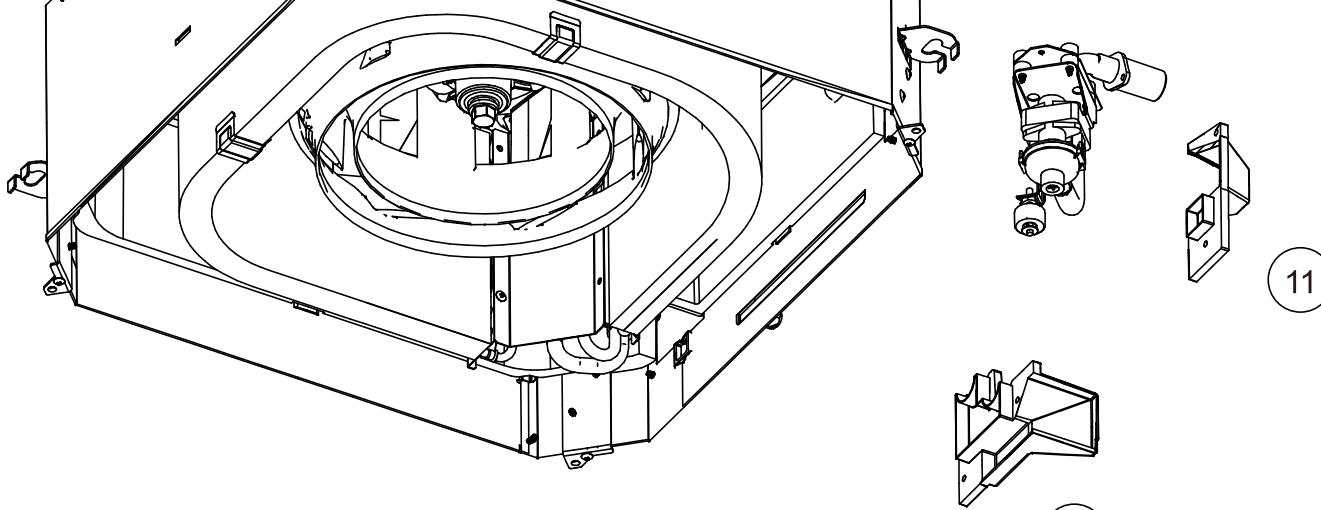

INDOOR UNIT
AUYG24LVLA

Control Box Cover

Ref.	Description	Part number
1	Remote Control (no brand)	9379219006
2	Remote Control Holder	9305642045
3	Pipe Thermistor	9900881047
4	Room Thermistor	9900826000
5	Main PCB (AUYG24)	9710621352
6	Power Supply PCB	9707398380
7	Terminal	9306489045
8	Terminal	9703345012
9	Drain hose	9379665001
10	Hose band	9379757010

INDOOR UNIT
AUYG24LVLA

Ref.	Description	Part number
11	Wire cover	9375516017
12	Pipe cover	9375515010
13	Bellmouth	9375503017
14	Thermistor holder	9375477011
15	Drain pan sub assy	9377765017
16	Drain port sub assy	9375718015
17	Float switch sub assy	9375721039
18	Drain pump sub assy	9375717025

33

32

Turbo fan washer

35

34

Ref.	Description	Part number
31	Fan motor sub assy	9375719012
32	Fan motor	9602436019
33	2 stage turbo fan assy	9375480011
34	Shaft cap	9377807014
35	Washer cover	9377811011