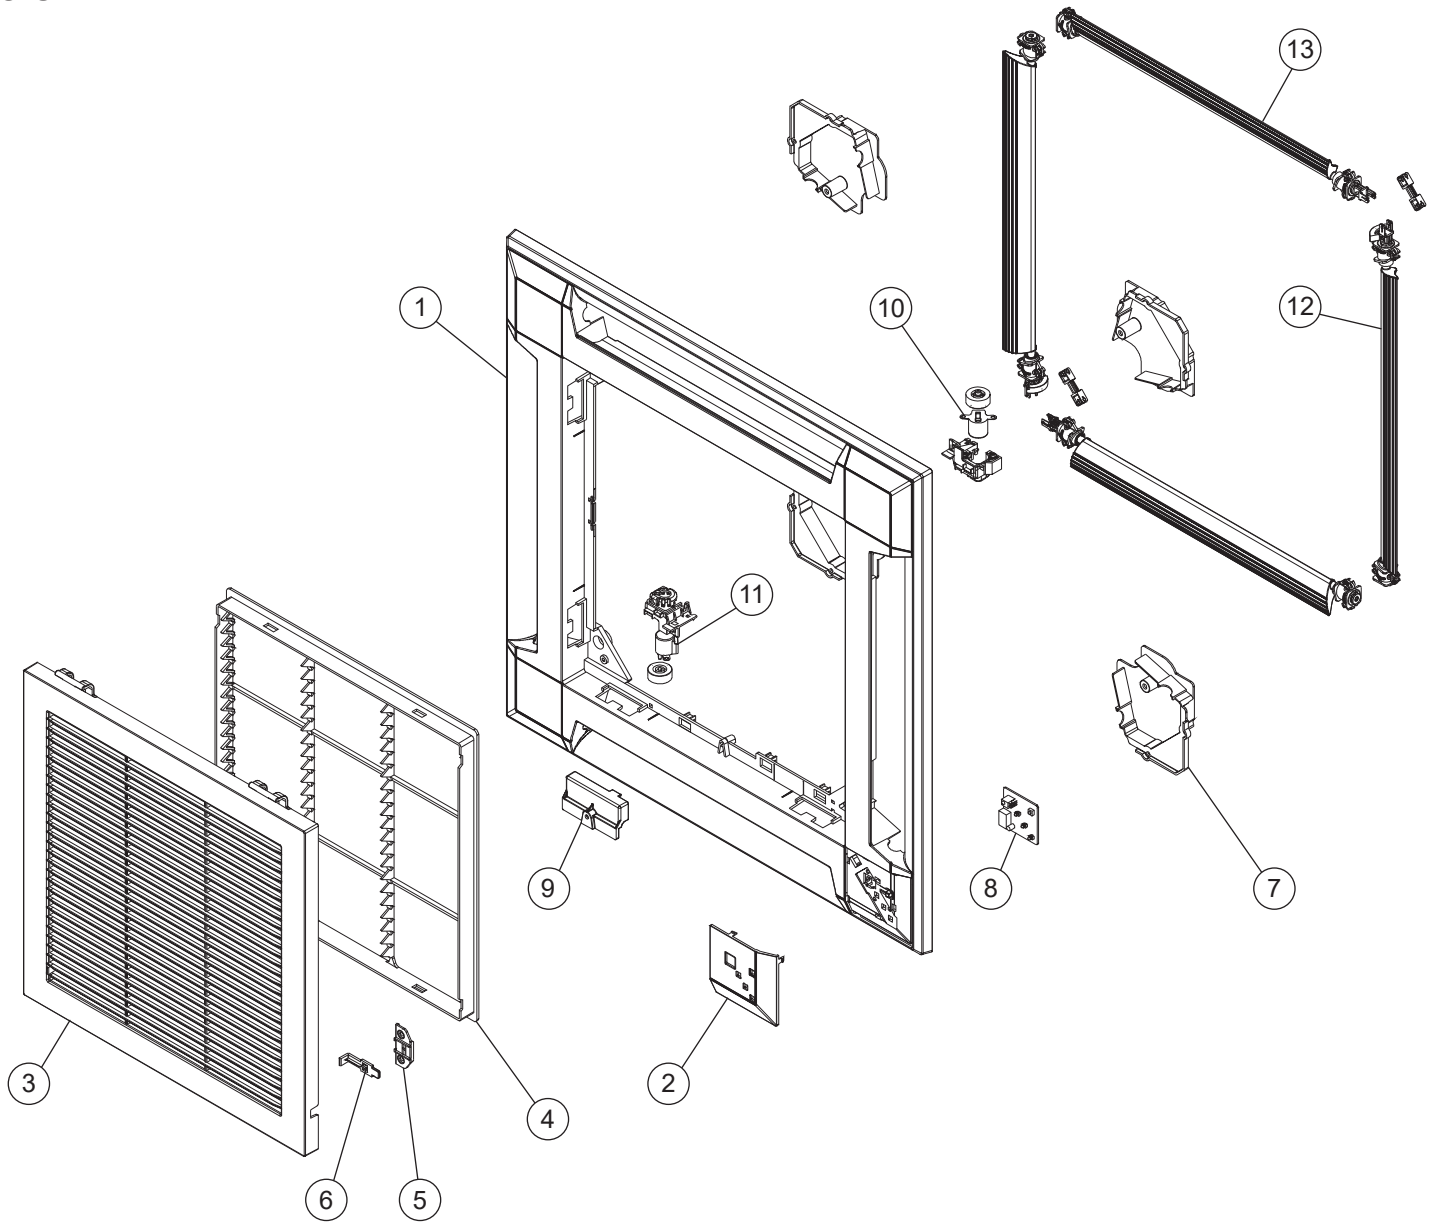

PARTS

UTG-UFYE-W

Ref No.	Description	Parts No.
1	Decoration Panel without Insulations	9382821005
2	Display Panel Assy (FUJITSU)	9383100000
3	Intake Grille	9382863005
4	Long Life Filter	9375533014
5	Hook Bracket	9375546014
6	Grille Hook	9375532031
7	Panel Cover without Insulations	9375530013
8	Indicator PCB Assy	9707371048
9	Connector Cover	9375549015
10	Step Motor (White connector)	9900139070
11	Step Motor (Red connector)	9900139087
12	FLAP ASSY A	9375727048
13	FLAP ASSY B	9377759047