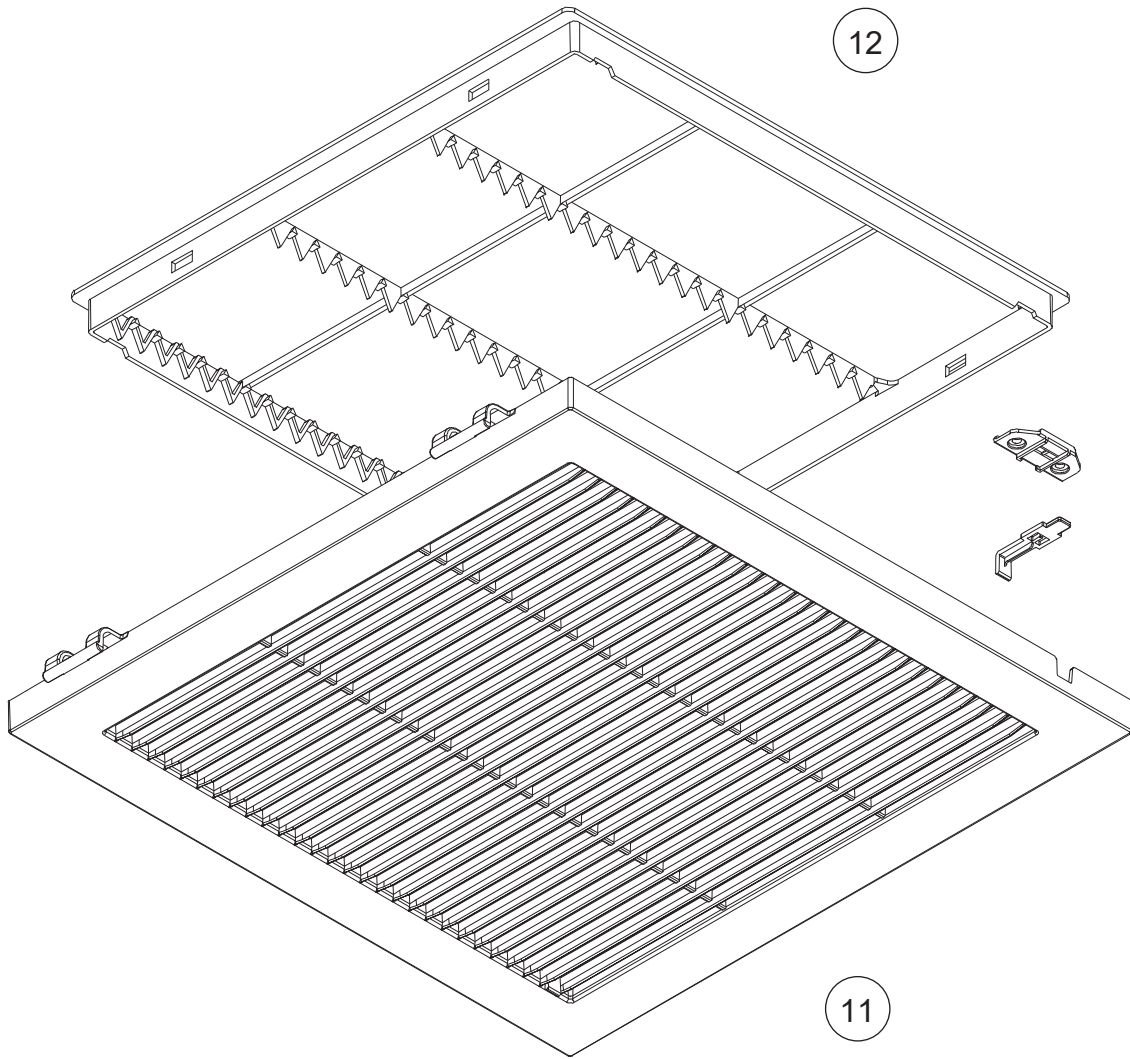

PARTS

DECORATION PANEL UTG-UFYF-W

Ref	Description	Parts No.
1	Decoration Panel without Insulations	9382821005
2	Display panel assy	9383100031
3	Panel Cover without Insulations	9375530013
4	Indicator PCB	9711310002
5	Connector Cover	9375549015

DECORATION PANEL
 UTG-UFYF-W
 Intake grille assy

Ref	Description	Parts No.
11	Intake grille	9382863005
12	Long Life Filter	9375533014
13	Hook bracket	9375546014
14	Grille hook	9375532031

DECORATION PANEL
UTG-UFYF-W

Ref	Description	Parts No.
21	Step Motor (White connector)	9900139070
22	Step Motor (Red connector)	9900139087
23	Flap assy A	9375727048
24	Flap assy B	9377759047