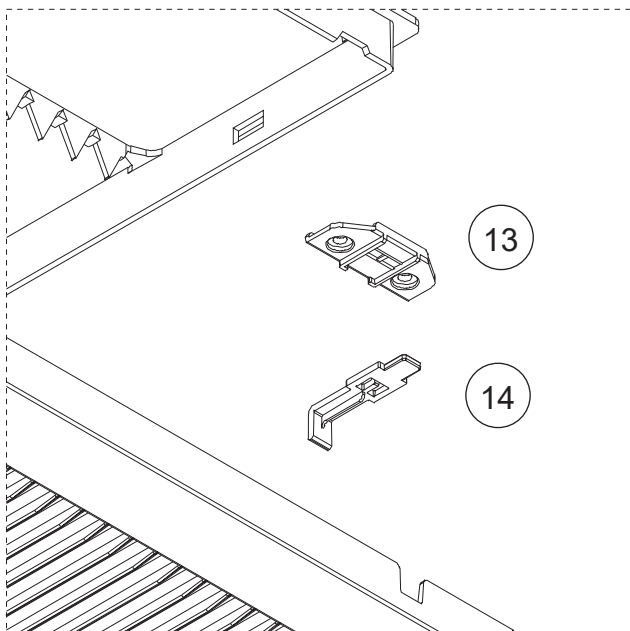

PARTS

DECORATION PANEL UTG-UFYF-W

Ref	Description	Parts No.
1	Decoration Panel without Insulations	9382821005
2	Display panel assy	9383100031
3	Panel Cover without Insulations	9375530013
4	Indicator PCB	9711310002
5	Connector Cover	9375549015

DECORATION PANEL
 UTG-UFYF-W
 Intake grille assy

Ref	Description	Parts No.
11	Intake grille	9382863005
12	Long Life Filter	9375533014
13	Hook bracket	9375546014
14	Grille hook	9375532031

DECORATION PANEL
UTG-UFYF-W

Ref	Description	Parts No.
21	Step Motor (White connector)	9900139070
22	Step Motor (Red connector)	9900139087
23	Flap assy A	9375727048
24	Flap assy B	9377759047