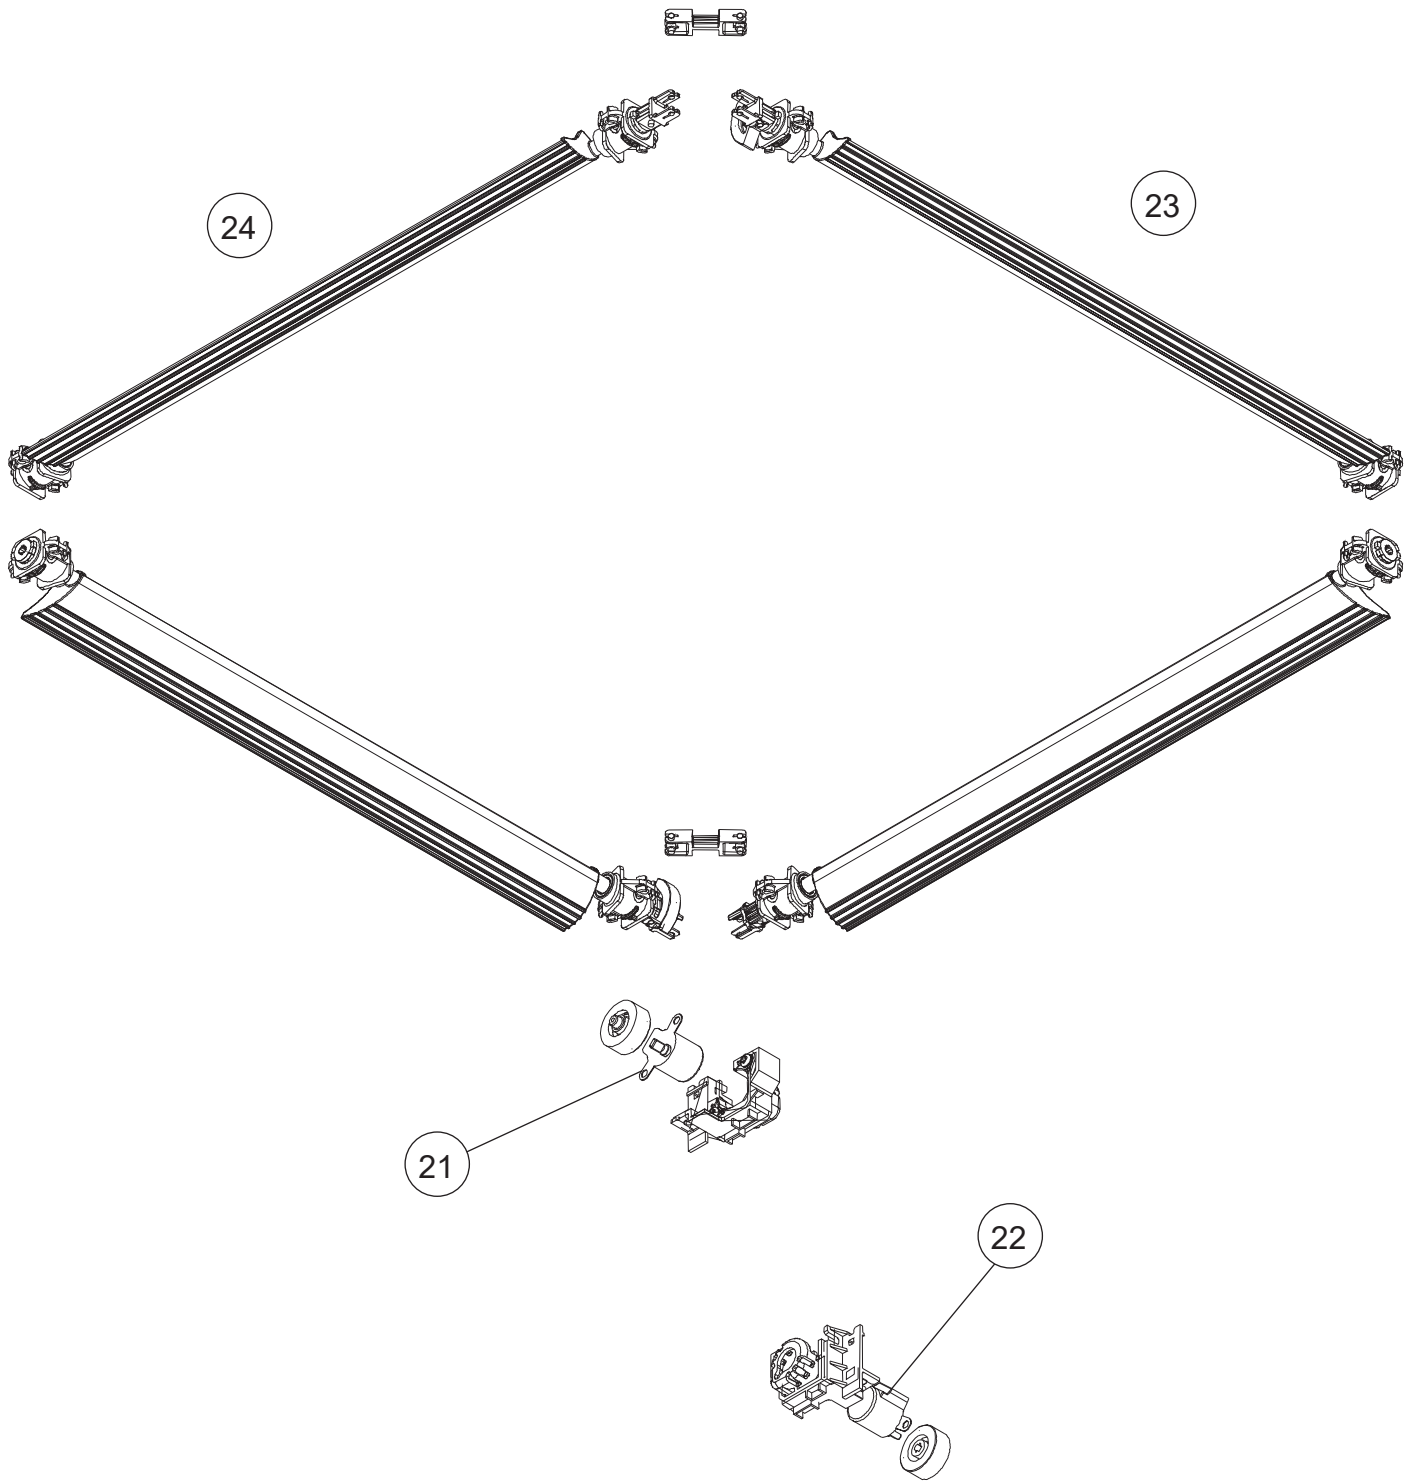

PARTS

DECORATION PANEL UTG-UFYF-W

Ref	Description	Parts No.
1	Decoration Panel without Insulations	9382821005
2	Display panel assy	9383100031
3	Panel Cover without Insulations	9375530013
4	Indicator PCB	9711310002
5	Connector Cover	9375549015

DECORATION PANEL
 UTG-UFYF-W
 Intake grille assy

Ref	Description	Parts No.
11	Intake grille	9382863005
12	Long Life Filter	9375533014
13	Hook bracket	9375546014
14	Grille hook	9375532031

DECORATION PANEL
UTG-UFYF-W

Ref	Description	Parts No.
21	Step Motor (White connector)	9900139070
22	Step Motor (Red connector)	9900139087
23	Flap assy A	9375727048
24	Flap assy B	9377759047