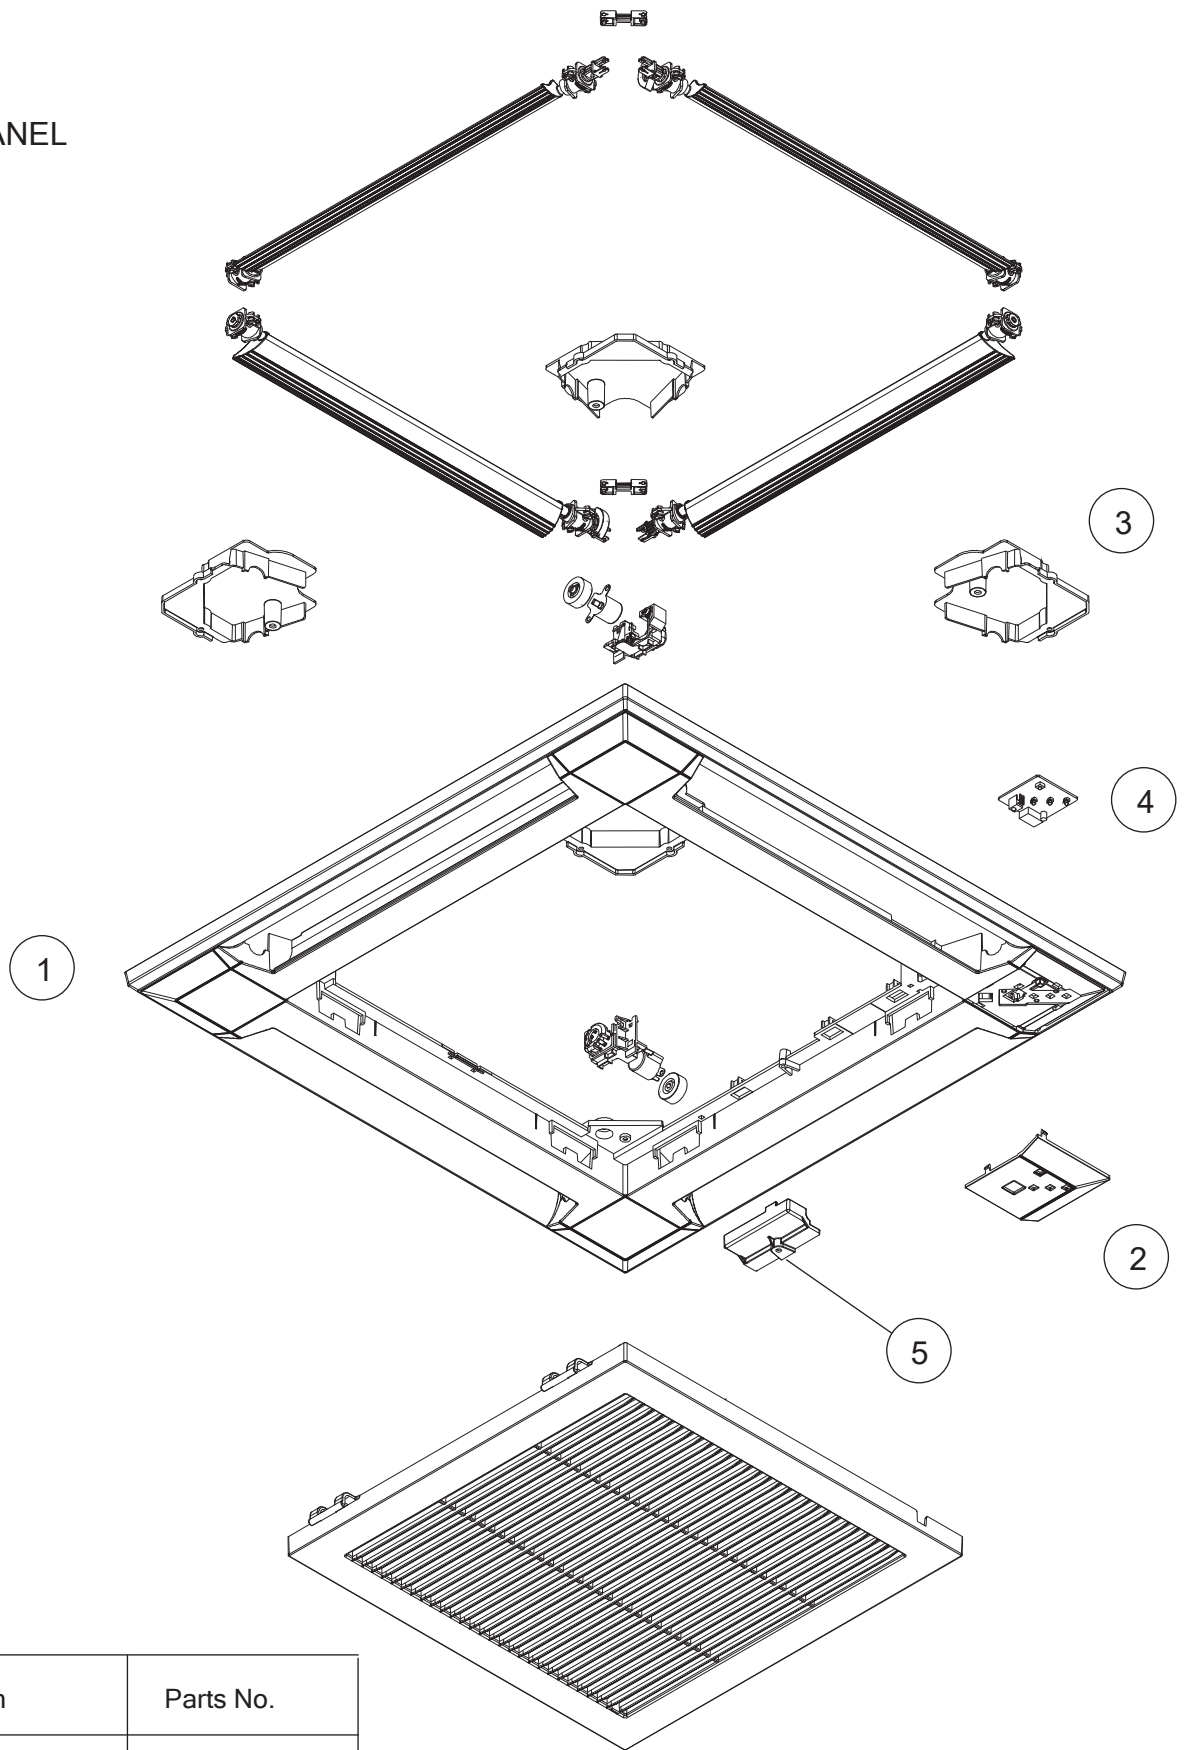

PARTS

DECORATION PANEL UTG-UFYF-W

Ref	Description	Parts No.
1	Decoration Panel without Insulations	9382821005
2	Display panel assy	9383100031
3	Panel Cover without Insulations	9375530013
4	Indicator PCB	9711310002
5	Connector Cover	9375549015

DECORATION PANEL
 UTG-UFYF-W
 Intake grille assy

Ref	Description	Parts No.
11	Intake grille	9382863005
12	Long Life Filter	9375533014
13	Hook bracket	9375546014
14	Grille hook	9375532031

DECORATION PANEL
UTG-UFYF-W

Ref	Description	Parts No.
21	Step Motor (White connector)	9900139070
22	Step Motor (Red connector)	9900139087
23	Flap assy A	9375727048
24	Flap assy B	9377759047