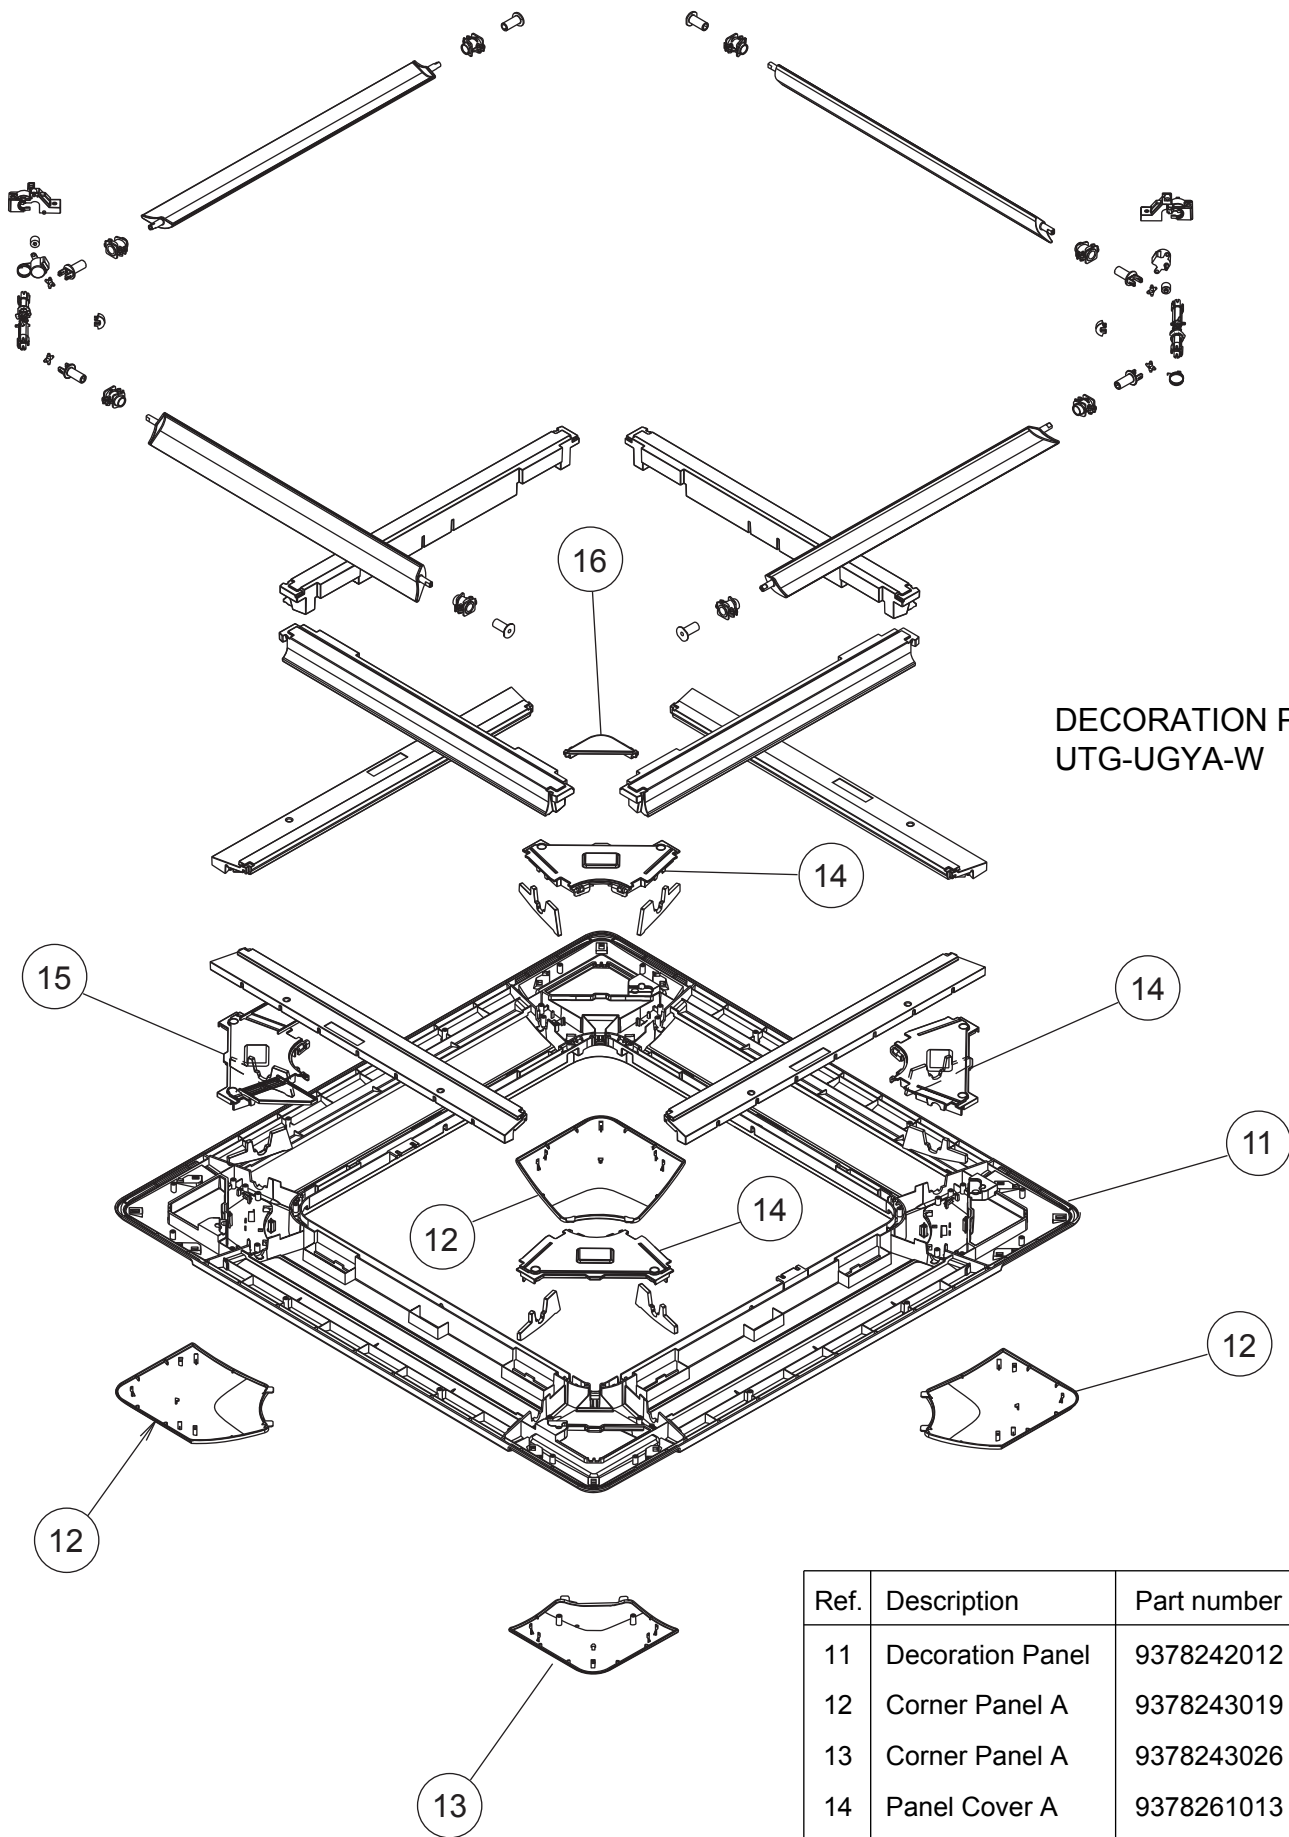

# PARTS

DECORATION PANEL  
UTG-UGYA-W

Ref.	Description	Part number	
1	Intake Grille Assy	9378565012	
2	Long Life Filter	9378252011	
3	Filter Guide	9378253018	
4	Hook Bracket	9378435018	
5	Grille Hook	9378250017	

DECORATION PANEL  
UTG-UGYA-W

Ref.	Description	Part number
11	Decoration Panel	9378242012
12	Corner Panel A	9378243019
13	Corner Panel A	9378243026
14	Panel Cover A	9378261013
15	Panel Cover B	9378262010
16	Drain Cover	9378359017

DECORATION PANEL  
UTG-UGYA-W

Ref.	Description	Part number
21	Flap	9378254015
22	Poli Slider	9375541019
23	Joint C	9378357013
24	Step motor	9900467005
25	Gear A	9378256019
26	Motor Holder	9378255012
27	Joint A	9378258013
28	Joint B	9378259010
29	Gear B	9378257016
30	Joint Shaft	9378260016
31	Flap Spring	9378356016
--	Wire (Step Motor)	9707869019
--	Wire (Step Motor)	9707869026