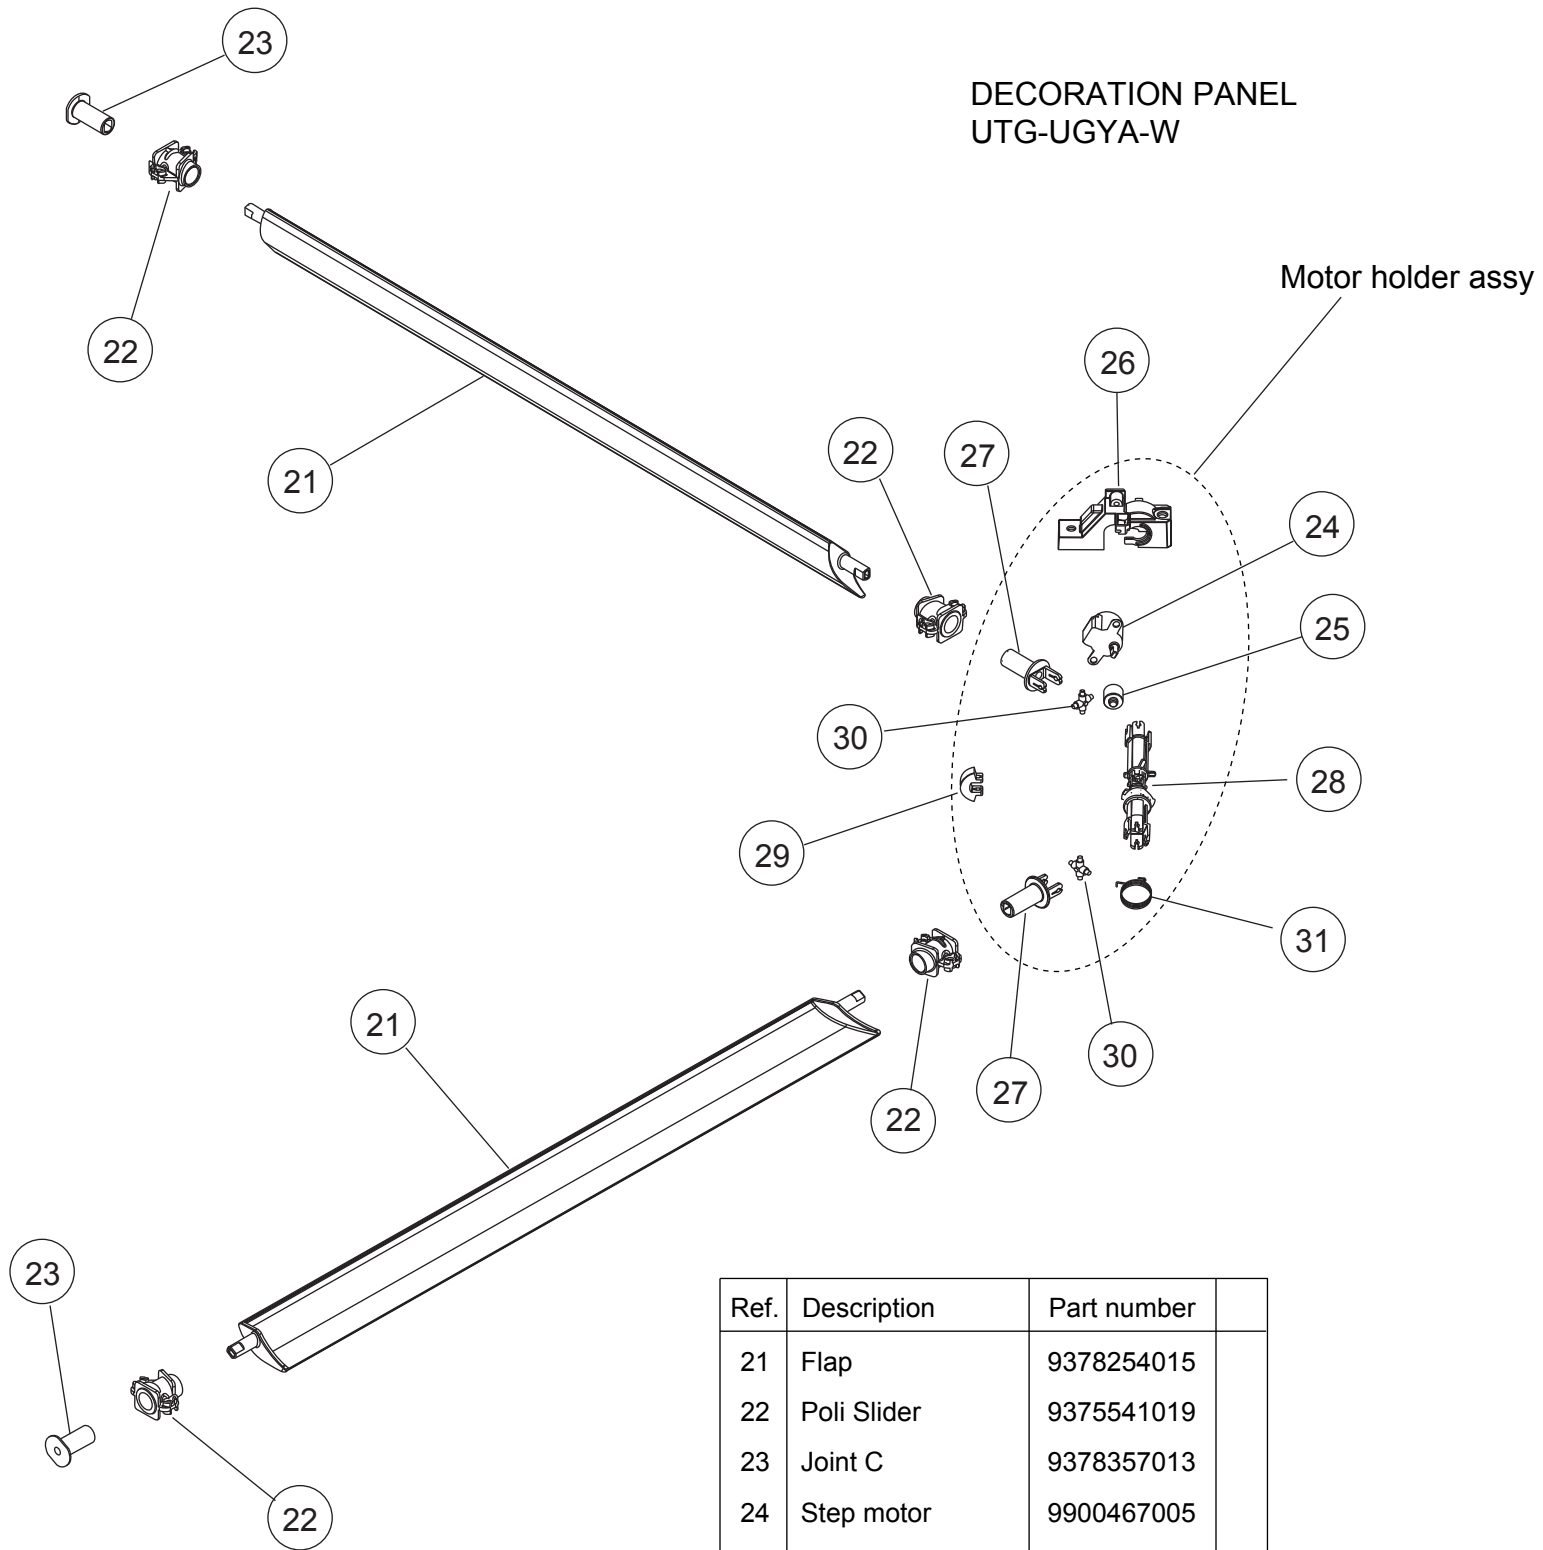

# PARTS

DECORATION PANEL  
UTG-UGYA-W

Ref.	Description	Part number	
1	Intake Grille Assy	9378565012	
2	Long Life Filter	9378252011	
3	Filter Guide	9378253018	
4	Hook Bracket	9378435018	
5	Grille Hook	9378250017	

DECORATION PANEL  
UTG-UGYA-W

Ref.	Description	Part number
11	Decoration Panel	9378242012
12	Corner Panel A	9378243019
13	Corner Panel A	9378243026
14	Panel Cover A	9378261013
15	Panel Cover B	9378262010
16	Drain Cover	9378359017

DECORATION PANEL  
UTG-UGYA-W

Ref.	Description	Part number
21	Flap	9378254015
22	Poli Slider	9375541019
23	Joint C	9378357013
24	Step motor	9900467005
25	Gear A	9378256019
26	Motor Holder	9378255012
27	Joint A	9378258013
28	Joint B	9378259010
29	Gear B	9378257016
30	Joint Shaft	9378260016
31	Flap Spring	9378356016
--	Wire (Step Motor)	9707869019
--	Wire (Step Motor)	9707869026