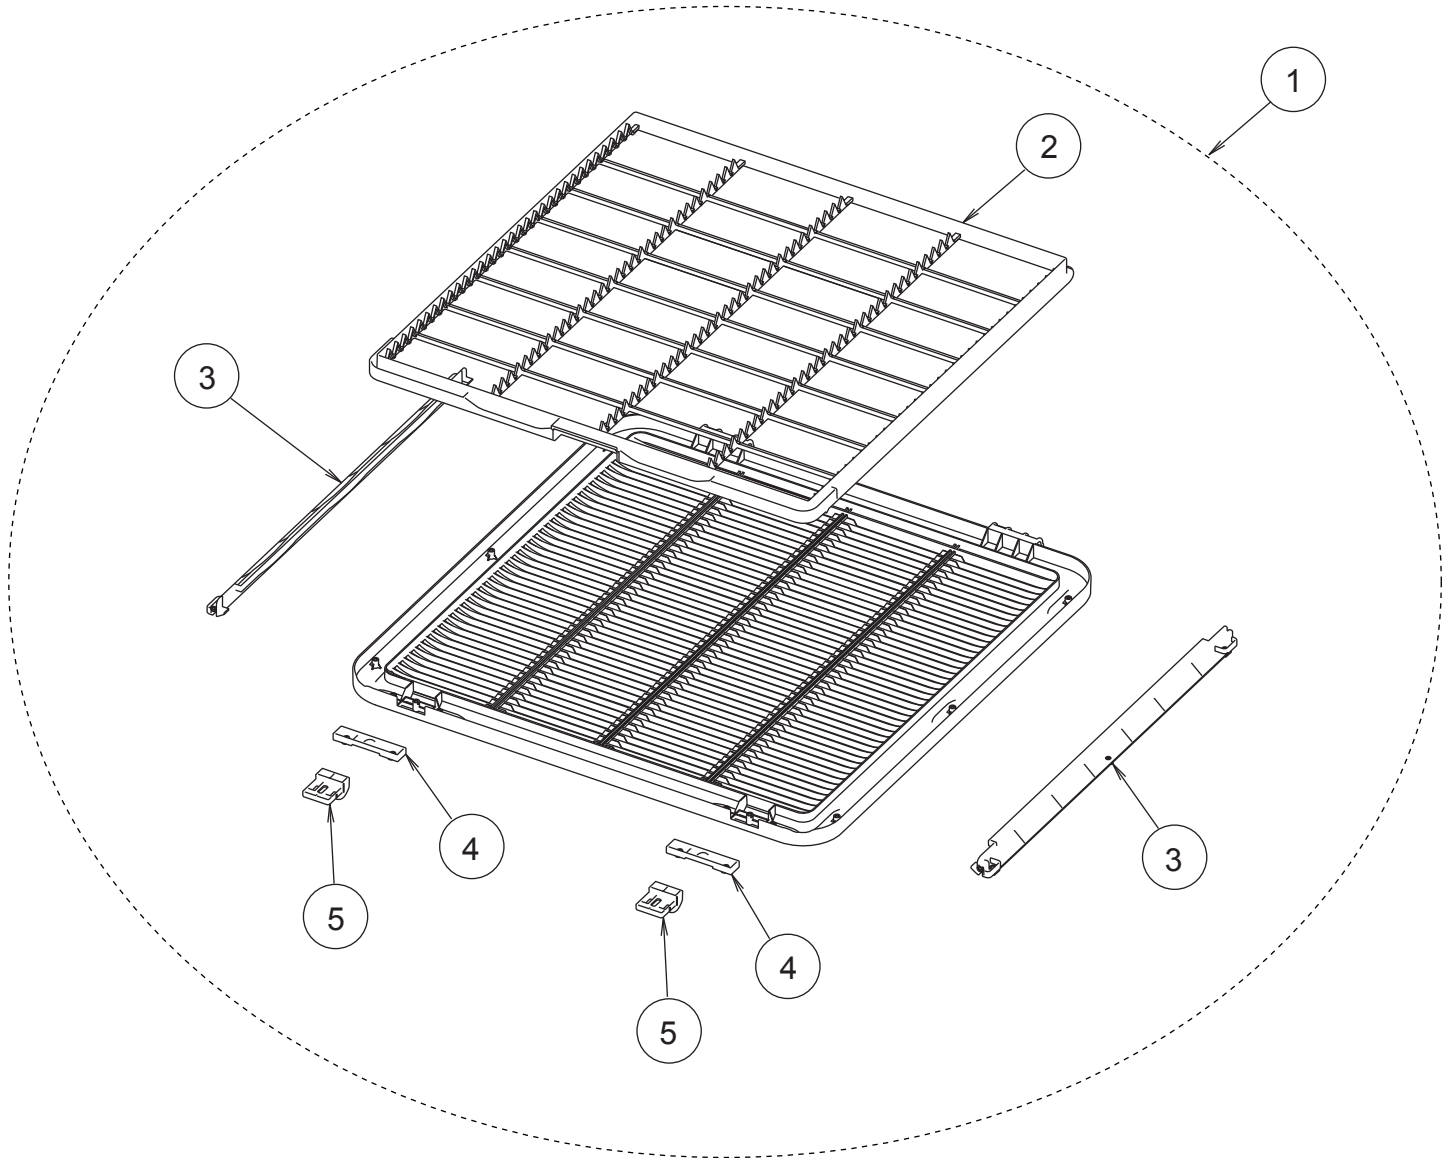

# PARTS

DECORATION PANEL  
UTG-UGYA-W

Ref.	Description	Part number	
1	Intake Grille Assy	9378565012	
2	Long Life Filter	9378252011	
3	Filter Guide	9378253018	
4	Hook Bracket	9378435018	
5	Grille Hook	9378250017	

DECORATION PANEL  
UTG-UGYA-W

Ref.	Description	Part number
11	Decoration Panel	9378242012
12	Corner Panel A	9378243019
13	Corner Panel A	9378243026
14	Panel Cover A	9378261013
15	Panel Cover B	9378262010
16	Drain Cover	9378359017

DECORATION PANEL  
UTG-UGYA-W

Ref.	Description	Part number
21	Flap	9378254015
22	Poli Slider	9375541019
23	Joint C	9378357013
24	Step motor	9900467005
25	Gear A	9378256019
26	Motor Holder	9378255012
27	Joint A	9378258013
28	Joint B	9378259010
29	Gear B	9378257016
30	Joint Shaft	9378260016
31	Flap Spring	9378356016
--	Wire (Step Motor)	9707869019
--	Wire (Step Motor)	9707869026