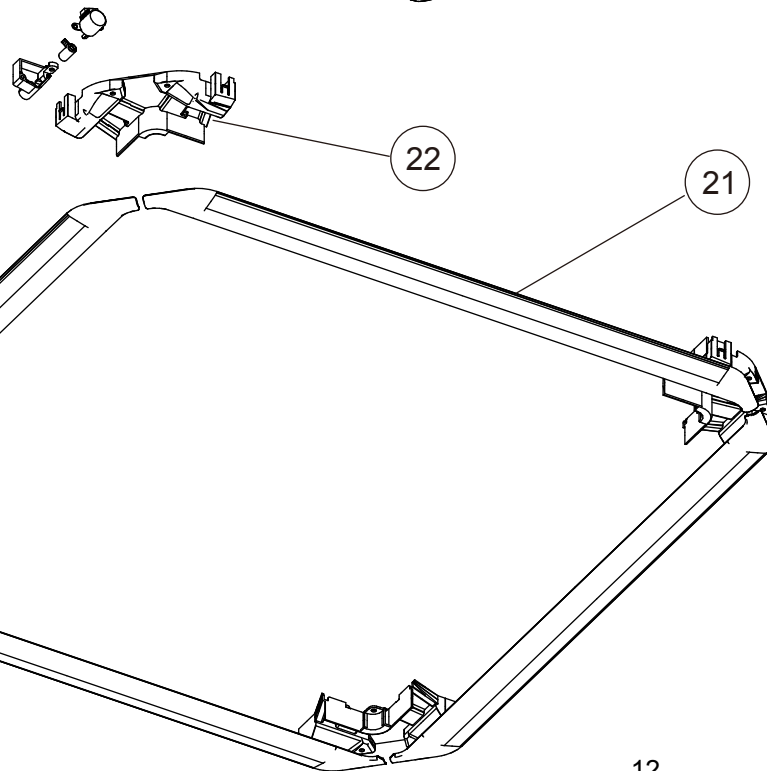

PARTS

DECORATION PANEL
UTG-UKYA-W

Ref.	Description	Part number	
1	Remote Control (no brand)	9709335055	
2	Corner Panel Assy	9381711000	
3	Intake Grille Assy Printed	9381690008	

DECORATION PANEL
UTG-UKYA-W
Intake grille assy

Ref.	Description	Part number	
11	Longlife Filter	9378252028	
12	Filter Guide	9378253018	
13	Switch Holder	9381362004	
14	Switch Spring	9381688005	
15	Switch	9381363001	

DECORATION PANEL
UTG-UKYA-W

Ref.	Description	Part number
21	Louver Assy	9381693009
22	Motor Cover	9381354009
23	Step Motor	9900885007
24	Shaft Cover	9381357000
25	Motor Case	9381356003
26	Drain Cover Assy	9381713004
27	Bezel	9381353002

DECORATION PANEL
UTG-UKYA-W

Ref.	Description	Part number
31	Hook Wire	9378597020
32	Panel Insulation A	9381359004
33	Panel Insulation B	9381360000
34	Panel insulation C	9381355006
35	Decoration Panel	9381352005