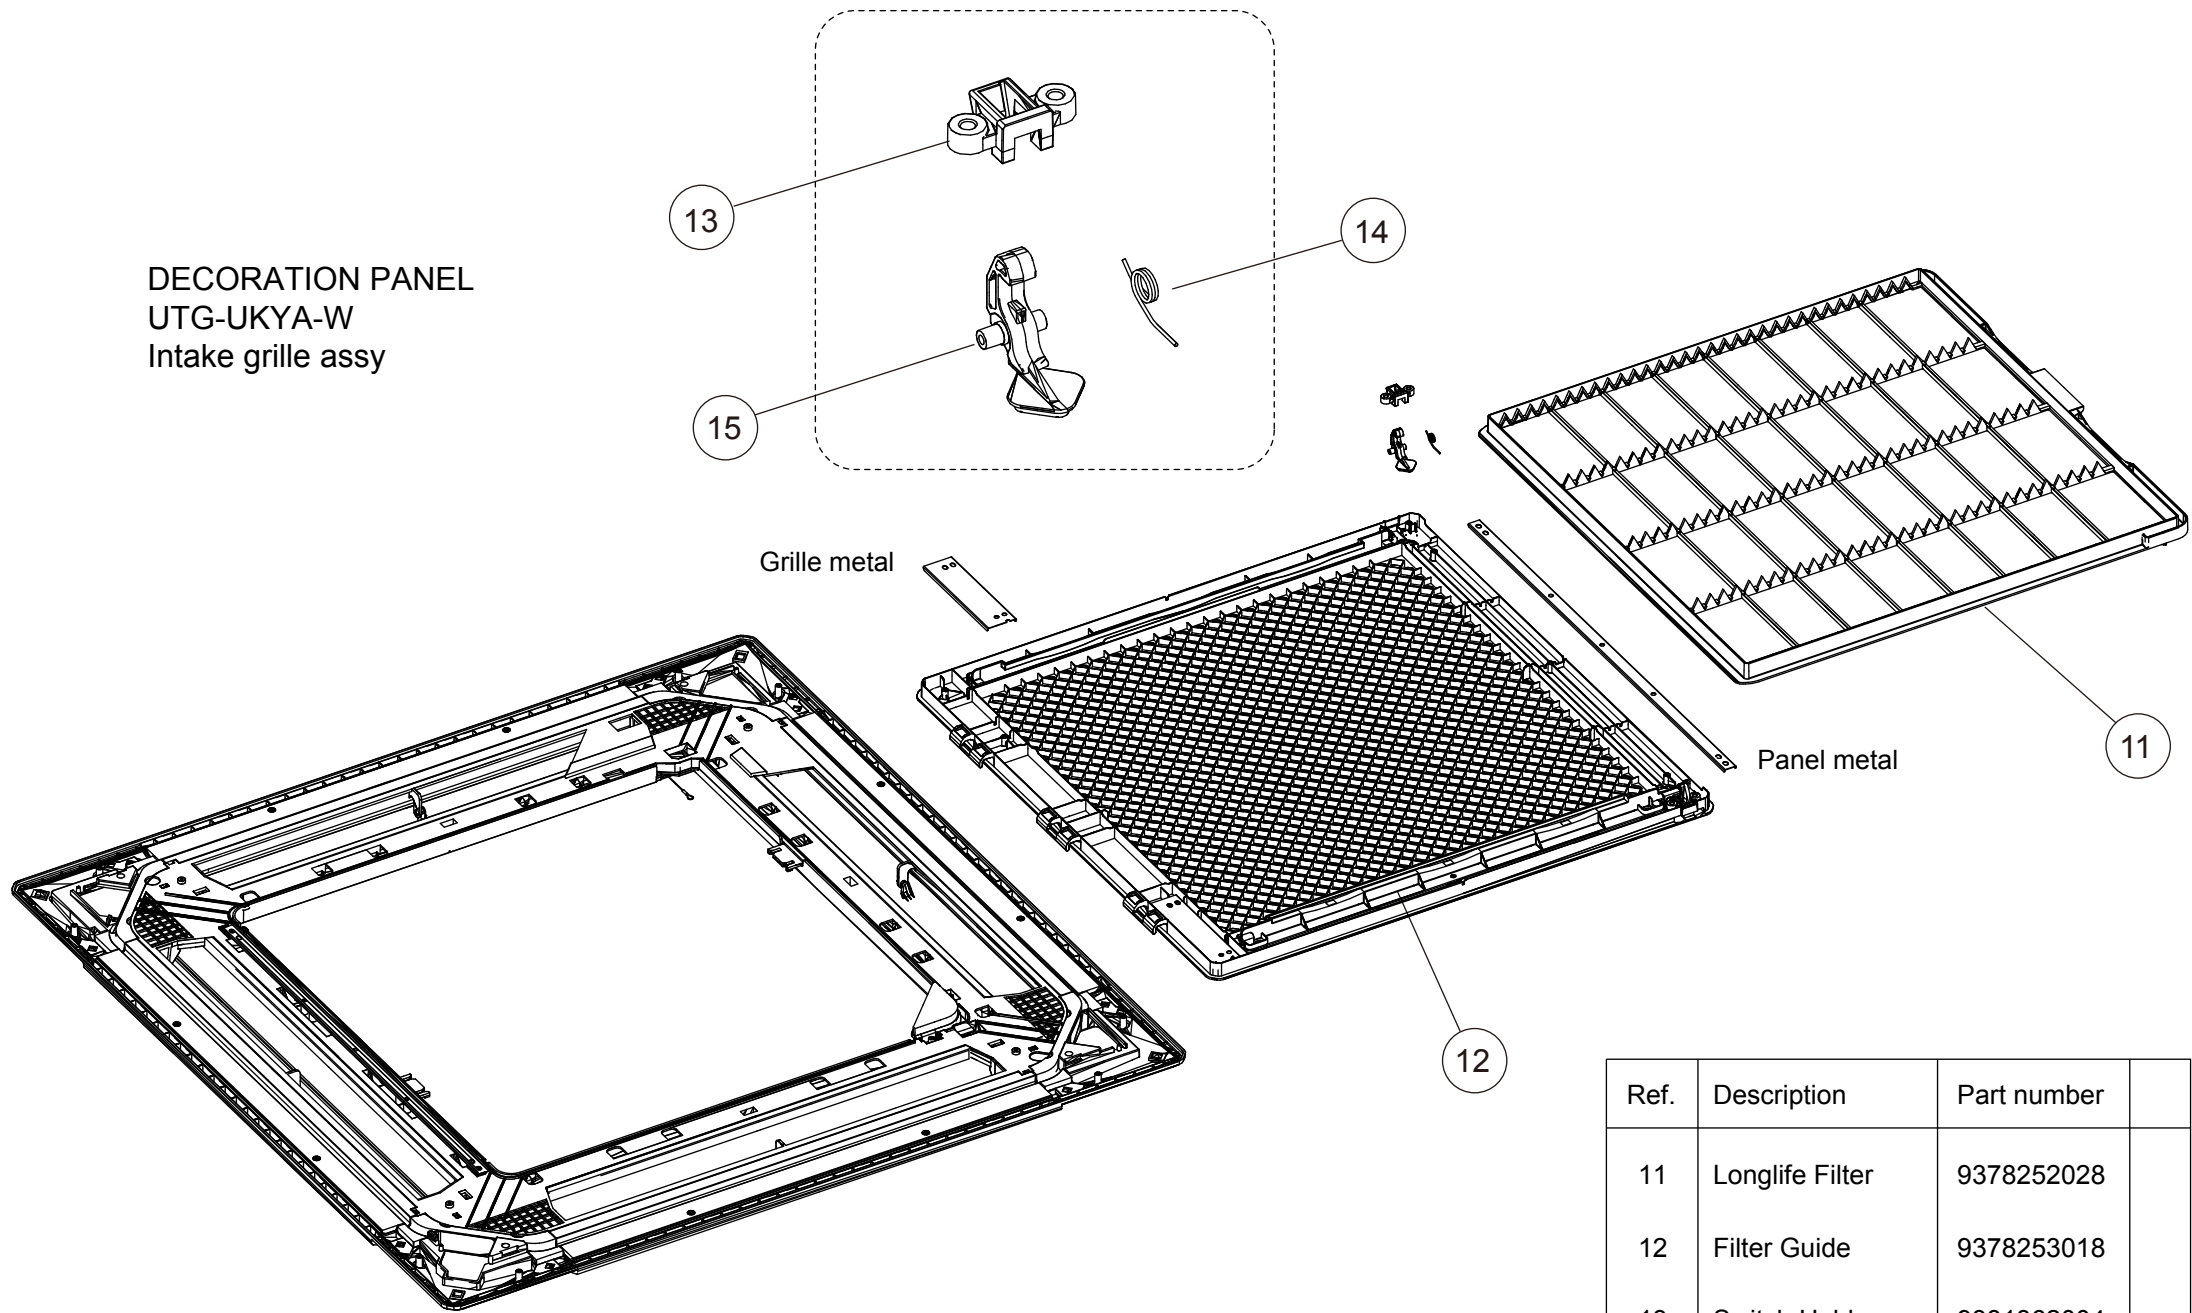

PARTS

DECORATION PANEL
UTG-UKYA-W

Ref.	Description	Part number	
1	Remote Control (no brand)	9709335055	
2	Corner Panel Assy	9381711000	
3	Intake Grille Assy Printed	9381690008	

DECORATION PANEL
UTG-UKYA-W
Intake grille assy

Ref.	Description	Part number	
11	Longlife Filter	9378252028	
12	Filter Guide	9378253018	
13	Switch Holder	9381362004	
14	Switch Spring	9381688005	
15	Switch	9381363001	

DECORATION PANEL
UTG-UKYA-W

Ref.	Description	Part number
21	Louver Assy	9381693009
22	Motor Cover	9381354009
23	Step Motor	9900885007
24	Shaft Cover	9381357000
25	Motor Case	9381356003
26	Drain Cover Assy	9381713004
27	Bezel	9381353002

DECORATION PANEL
UTG-UKYA-W

Ref.	Description	Part number
31	Hook Wire	9378597020
32	Panel Insulation A	9381359004
33	Panel Insulation B	9381360000
34	Panel insulation C	9381355006
35	Decoration Panel	9381352005