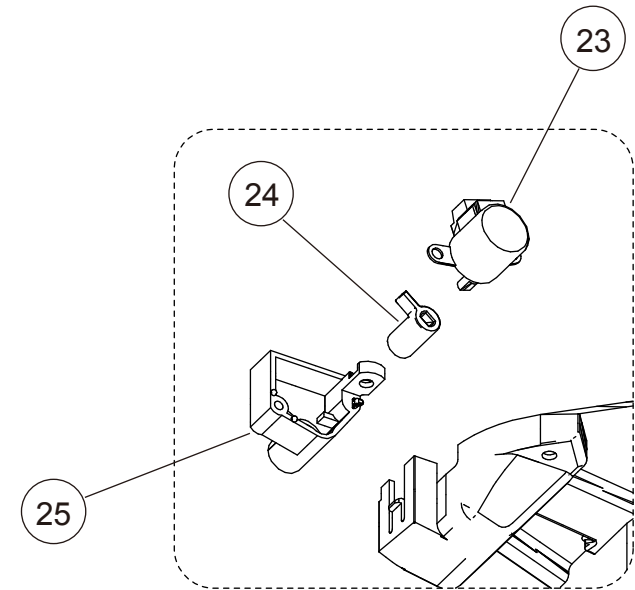

PARTS

DECORATION PANEL
UTG-UKYA-W

Ref.	Description	Part number	
1	Remote Control (no brand)	9709335055	
2	Corner Panel Assy	9381711000	
3	Intake Grille Assy Printed	9381690008	

DECORATION PANEL
UTG-UKYA-W
Intake grille assy

Ref.	Description	Part number	
11	Longlife Filter	9378252028	
12	Filter Guide	9378253018	
13	Switch Holder	9381362004	
14	Switch Spring	9381688005	
15	Switch	9381363001	

DECORATION PANEL
UTG-UKYA-W

Ref.	Description	Part number
21	Louver Assy	9381693009
22	Motor Cover	9381354009
23	Step Motor	9900885007
24	Shaft Cover	9381357000
25	Motor Case	9381356003
26	Drain Cover Assy	9381713004
27	Bezel	9381353002