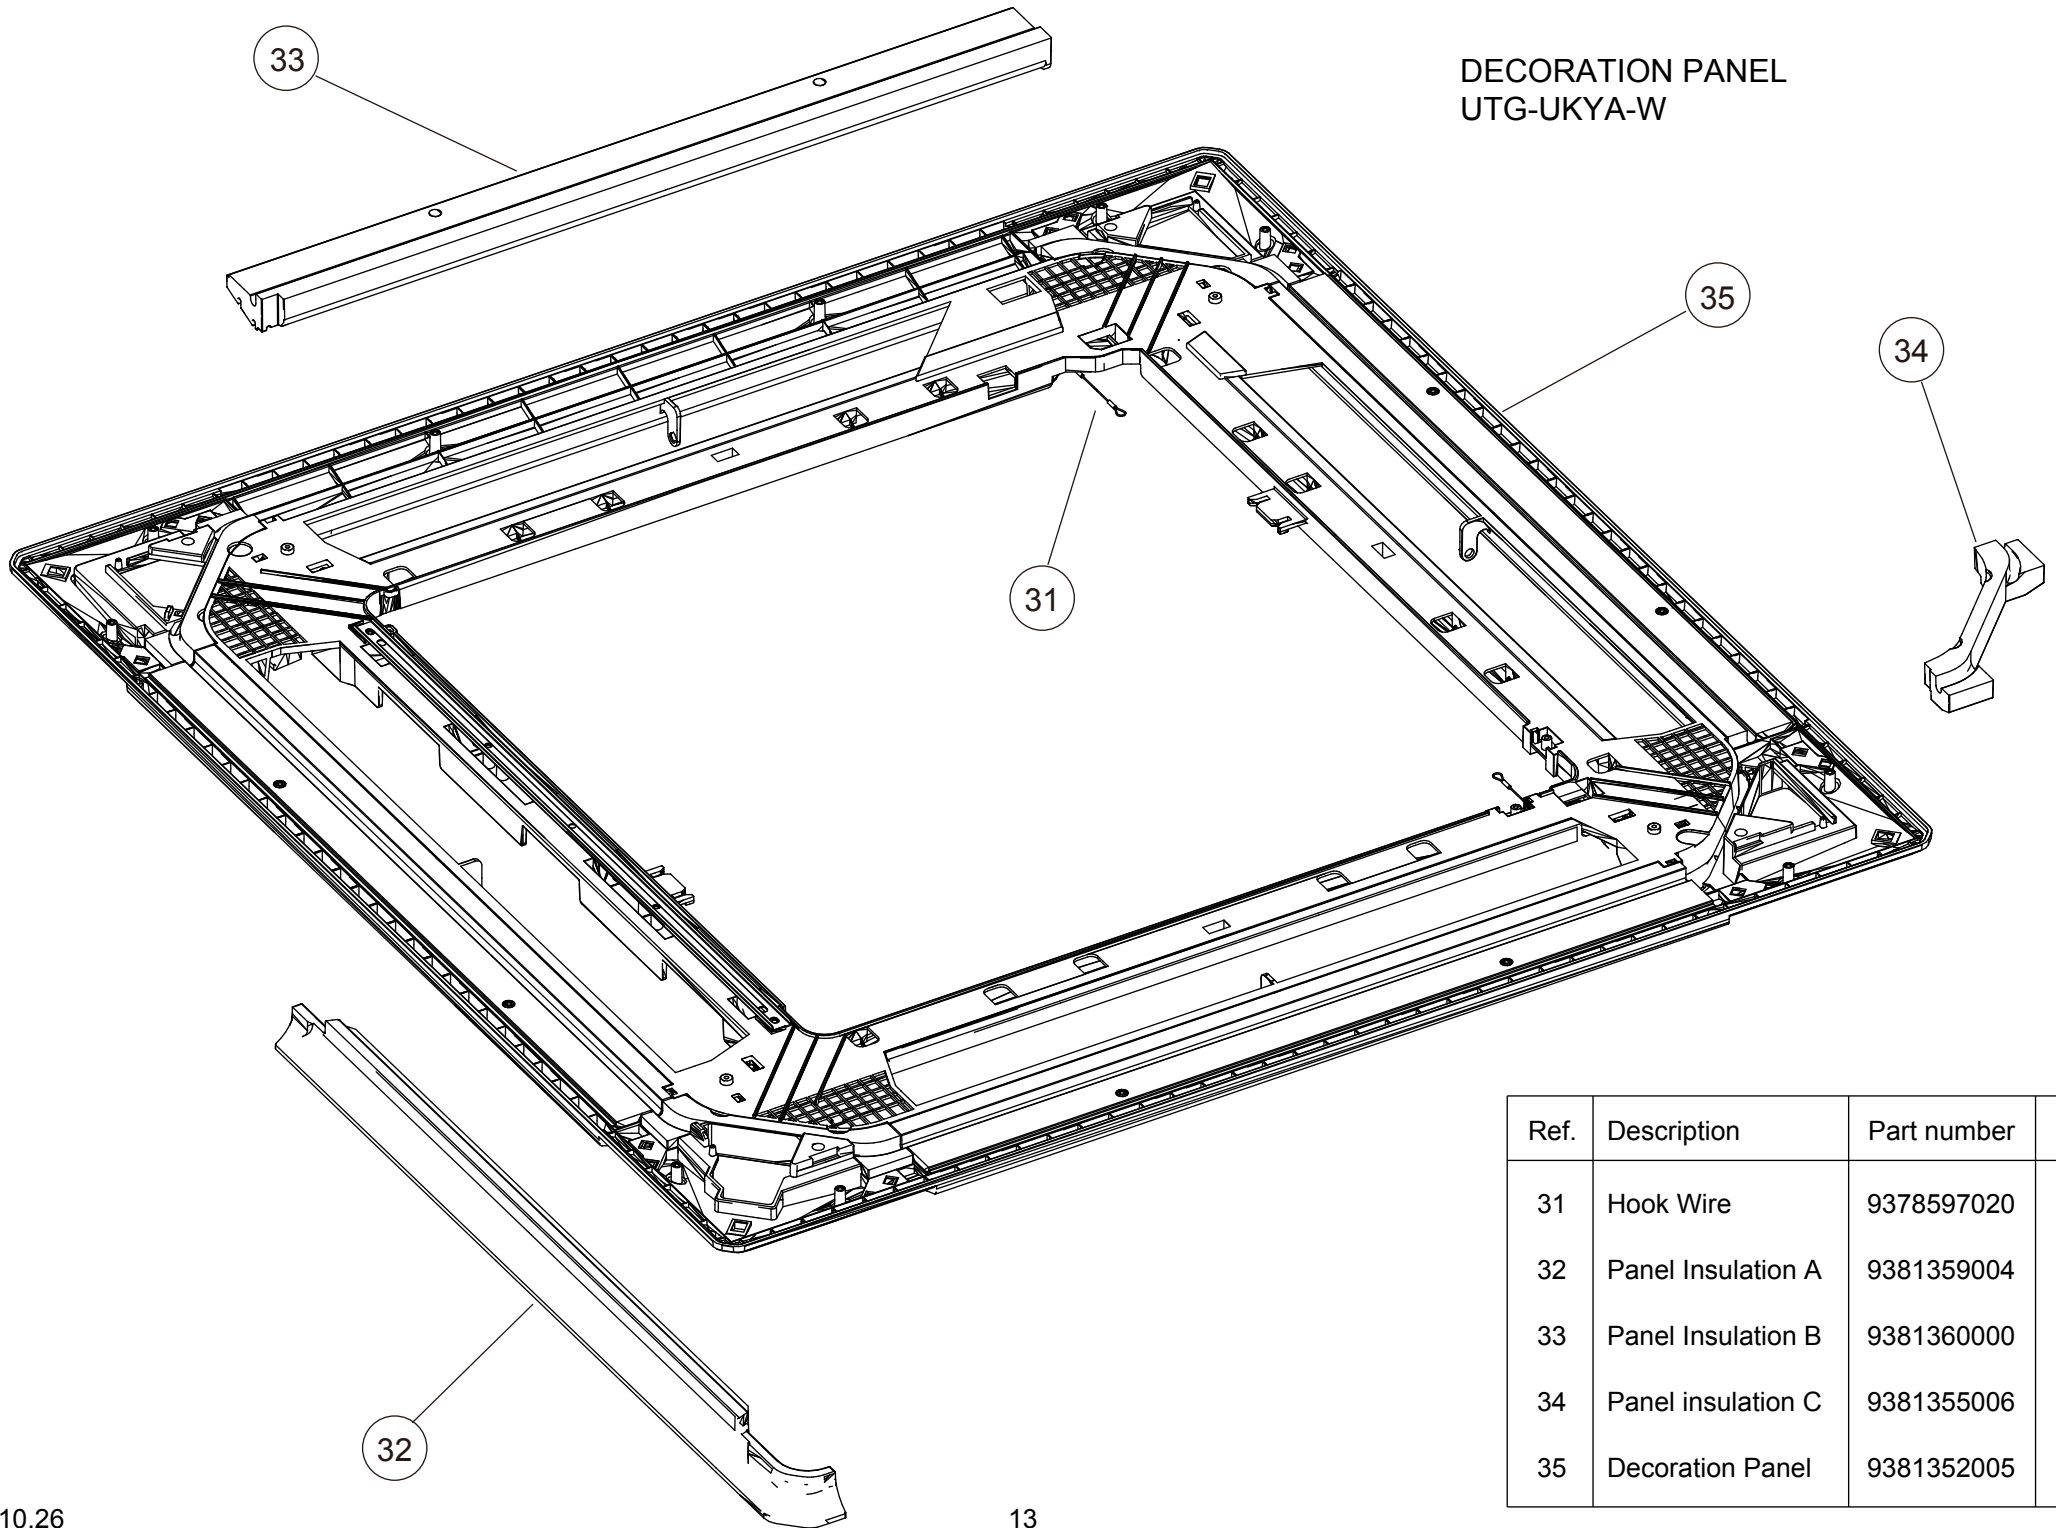

PARTS

DECORATION PANEL
UTG-UKYA-W

Ref.	Description	Part number	
1	Remote Control (no brand)	9709335055	
2	Corner Panel Assy	9381711000	
3	Intake Grille Assy Printed	9381690008	

DECORATION PANEL
UTG-UKYA-W
Intake grille assy

Ref.	Description	Part number	
11	Longlife Filter	9378252028	
12	Filter Guide	9378253018	
13	Switch Holder	9381362004	
14	Switch Spring	9381688005	
15	Switch	9381363001	

DECORATION PANEL
UTG-UKYA-W

Ref.	Description	Part number
21	Louver Assy	9381693009
22	Motor Cover	9381354009
23	Step Motor	9900885007
24	Shaft Cover	9381357000
25	Motor Case	9381356003
26	Drain Cover Assy	9381713004
27	Bezel	9381353002

DECORATION PANEL
UTG-UKYA-W

Ref.	Description	Part number
31	Hook Wire	9378597020
32	Panel Insulation A	9381359004
33	Panel Insulation B	9381360000
34	Panel insulation C	9381355006
35	Decoration Panel	9381352005