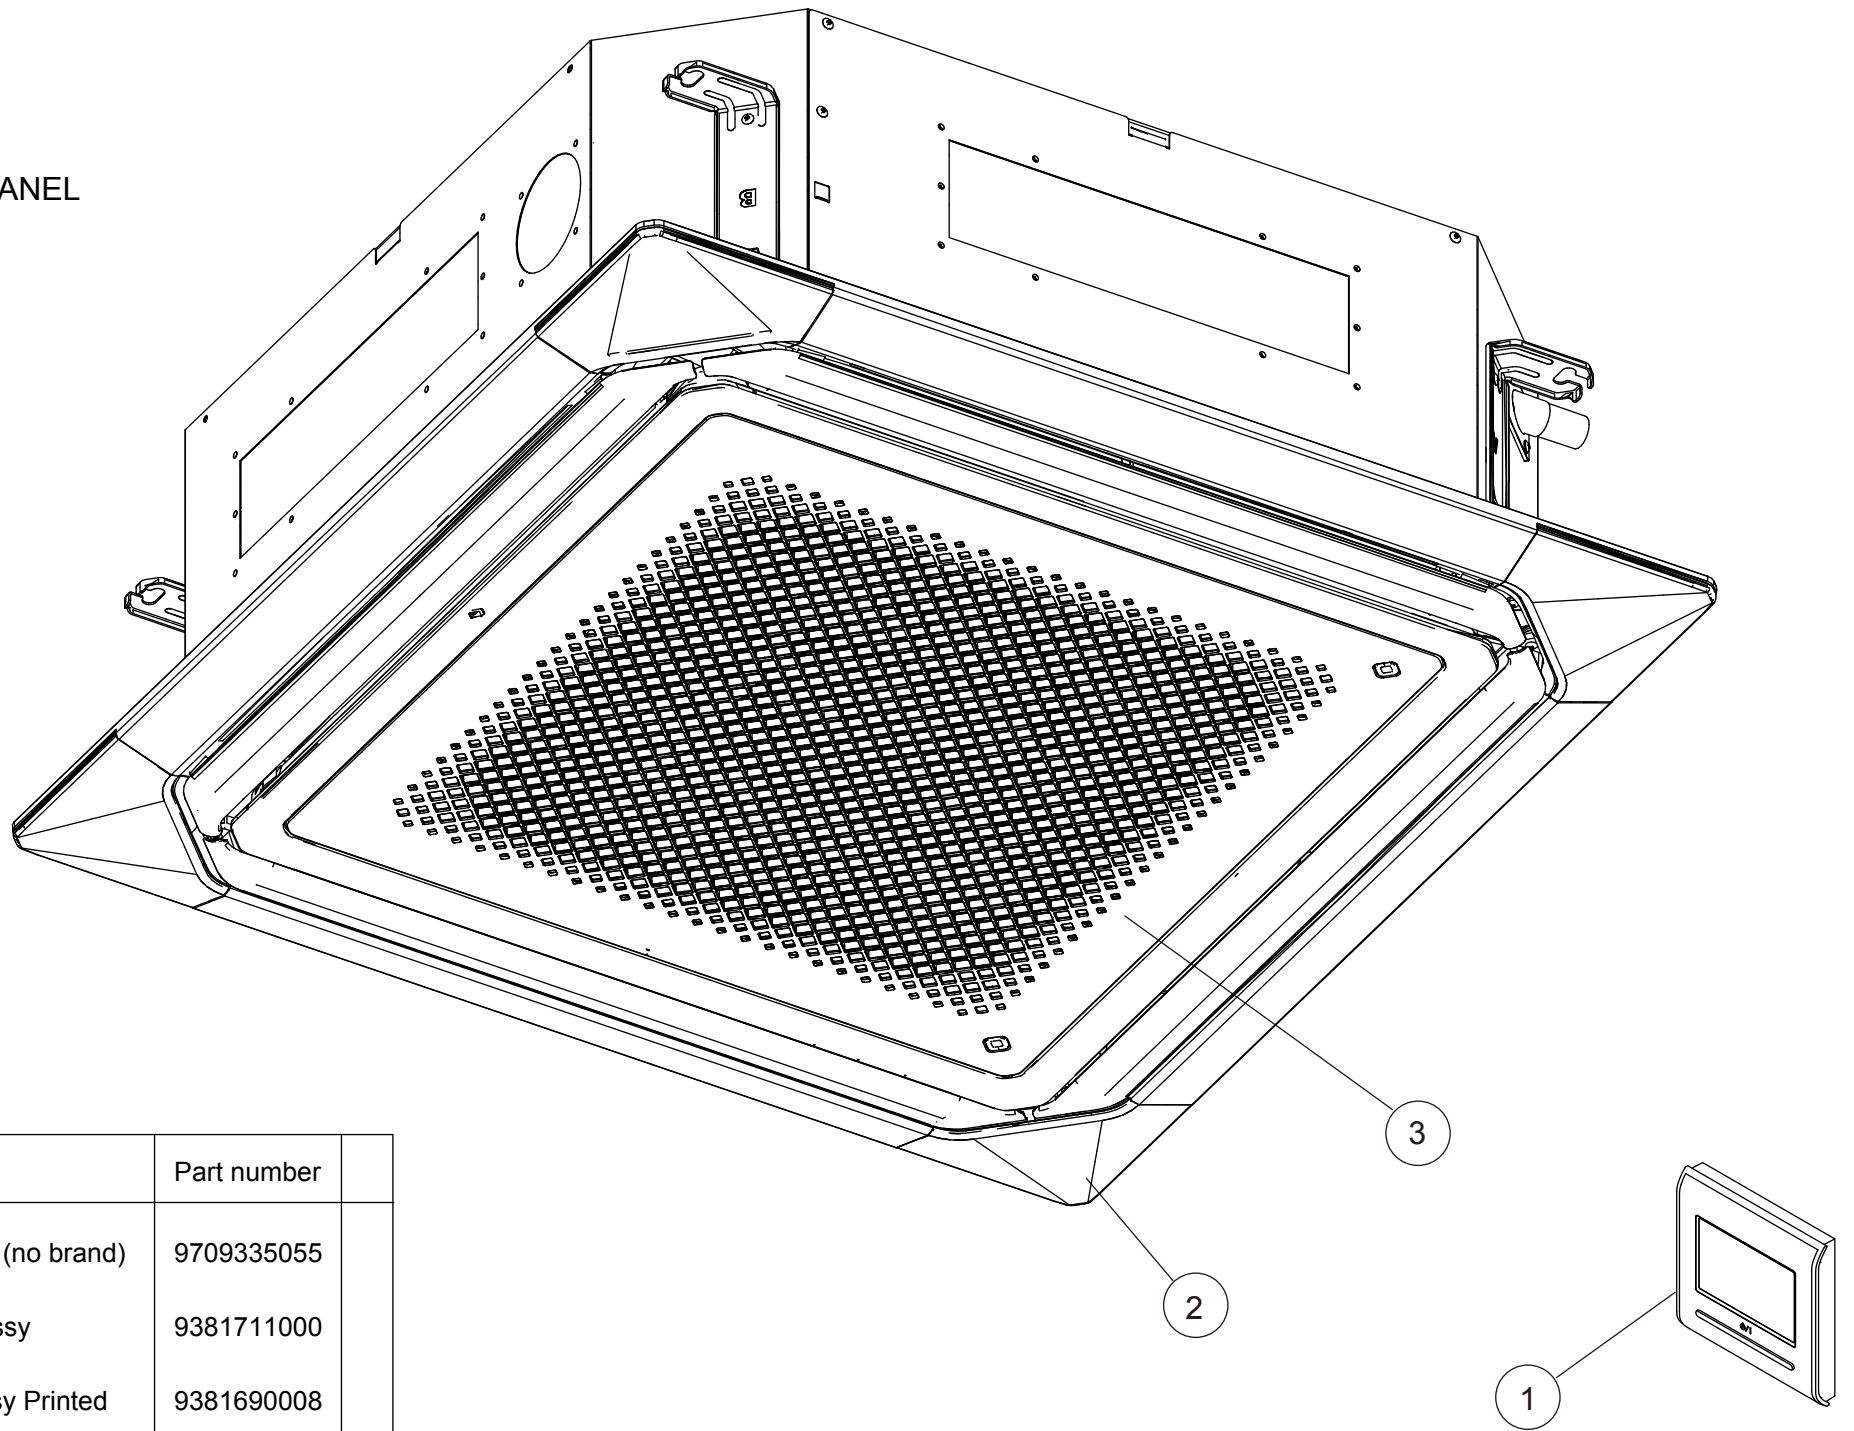

PARTS

DECORATION PANEL
UTG-UKYA-W

Ref.	Description	Part number	
1	Remote Control (no brand)	9709335055	
2	Corner Panel Assy	9381711000	
3	Intake Grille Assy Printed	9381690008	

DECORATION PANEL
UTG-UKYA-W
Intake grille assy

Ref.	Description	Part number	
11	Longlife Filter	9378252028	
12	Filter Guide	9378253018	
13	Switch Holder	9381362004	
14	Switch Spring	9381688005	
15	Switch	9381363001	

DECORATION PANEL
UTG-UKYA-W

Ref.	Description	Part number
21	Louver Assy	9381693009
22	Motor Cover	9381354009
23	Step Motor	9900885007
24	Shaft Cover	9381357000
25	Motor Case	9381356003
26	Drain Cover Assy	9381713004
27	Bezel	9381353002

DECORATION PANEL
UTG-UKYA-W

Ref.	Description	Part number
31	Hook Wire	9378597020
32	Panel Insulation A	9381359004
33	Panel Insulation B	9381360000
34	Panel insulation C	9381355006
35	Decoration Panel	9381352005