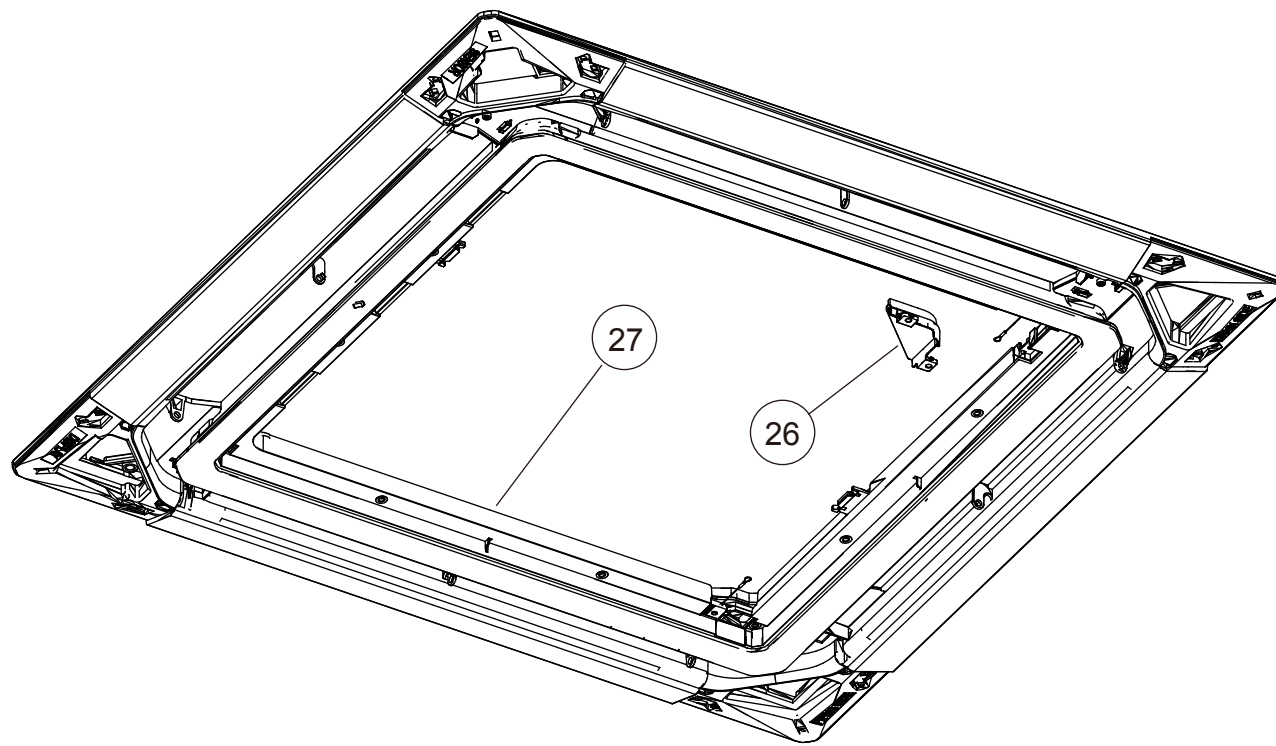

PARTS

DECORATION PANEL
UTG-UKYA-W

Ref.	Description	Part number	
1	Remote Control (no brand)	9709335055	
2	Corner Panel Assy	9381711000	
3	Intake Grille Assy Printed	9381690008	

DECORATION PANEL
UTG-UKYA-W
Intake grille assy

Ref.	Description	Part number	
11	Longlife Filter	9378252028	
12	Filter Guide	9378253018	
13	Switch Holder	9381362004	
14	Switch Spring	9381688005	
15	Switch	9381363001	

DECORATION PANEL
UTG-UKYA-W

Ref.	Description	Part number
21	Louver Assy	9381693009
22	Motor Cover	9381354009
23	Step Motor	9900885007
24	Shaft Cover	9381357000
25	Motor Case	9381356003
26	Drain Cover Assy	9381713004
27	Bezel	9381353002

DECORATION PANEL
UTG-UKYA-W

Ref.	Description	Part number
31	Hook Wire	9378597020
32	Panel Insulation A	9381359004
33	Panel Insulation B	9381360000
34	Panel insulation C	9381355006
35	Decoration Panel	9381352005