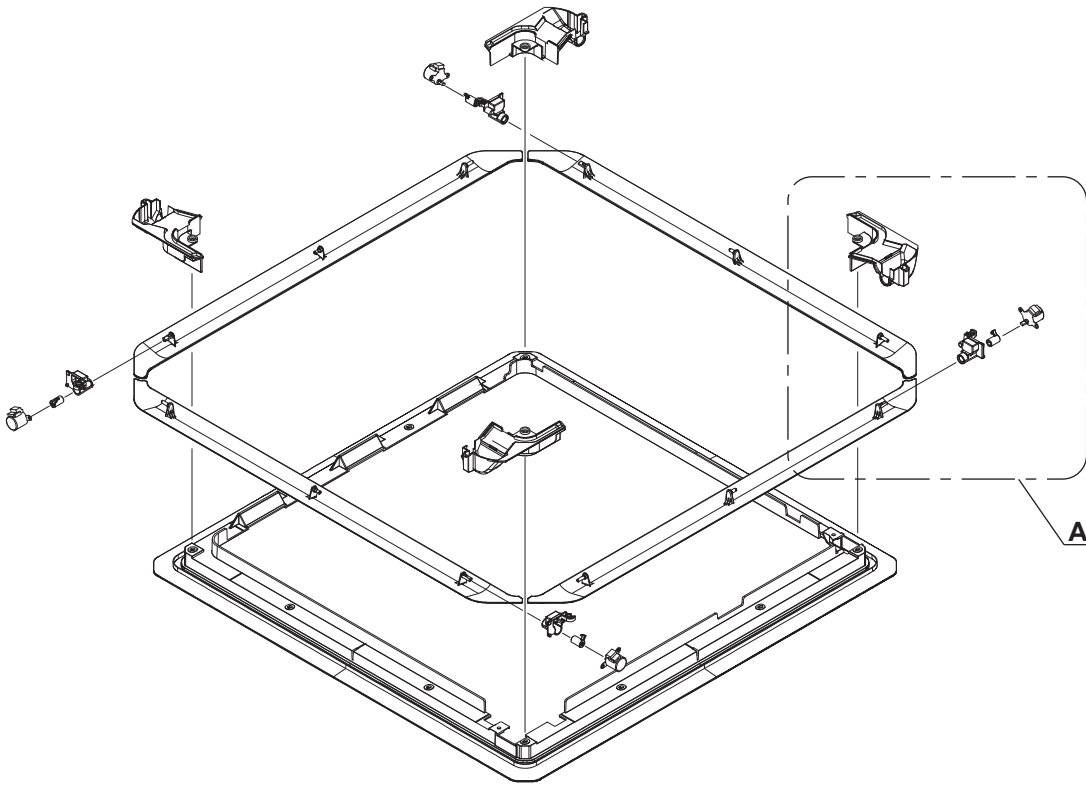

MODELS : UTG-UKYC-W / UTG-UKGC-W
(DECORATION PANEL for AUXK030-054GLAH)

Ref No.	Description	Parts No.		Q'ty
		UTG-UK* C-W		
1	Intake Grille Assy (FUJITSU)	9381691005		
	Intake Grille Assy (GENERAL)	9381691012		
2	Long Life Filter	9378252028		
3	Filter Guide	9378253018		
4	Hook Wire	9378597020		

MODELS : UTG-UKYC-W / UTG-UKGC-W
(DECORATION PANEL for AUXK030-054GLAH)

Ref No.	Description	Parts No.		Q'ty
		UTG-UK* C-W		
11	Decoration Panel	9381352005		
12	Corner Panel Assy	9381711000		
13	Drain Cover Assy	9381713004		

MODELS : UTG-UKYC-W / UTG-UKGC-W
(DECORATION PANEL for AUXK030-054GLAH)

Ref No.	Description	Parts No.		Q'ty
		UTG-UK* C-W		
21	Louver Assy	9381693009		
22	Motor Case Assy	9381712007		
23	Step Motor	9900885007		
24	Motor Cover	9381354009		
	Wire (Step Motor)	9710175008		