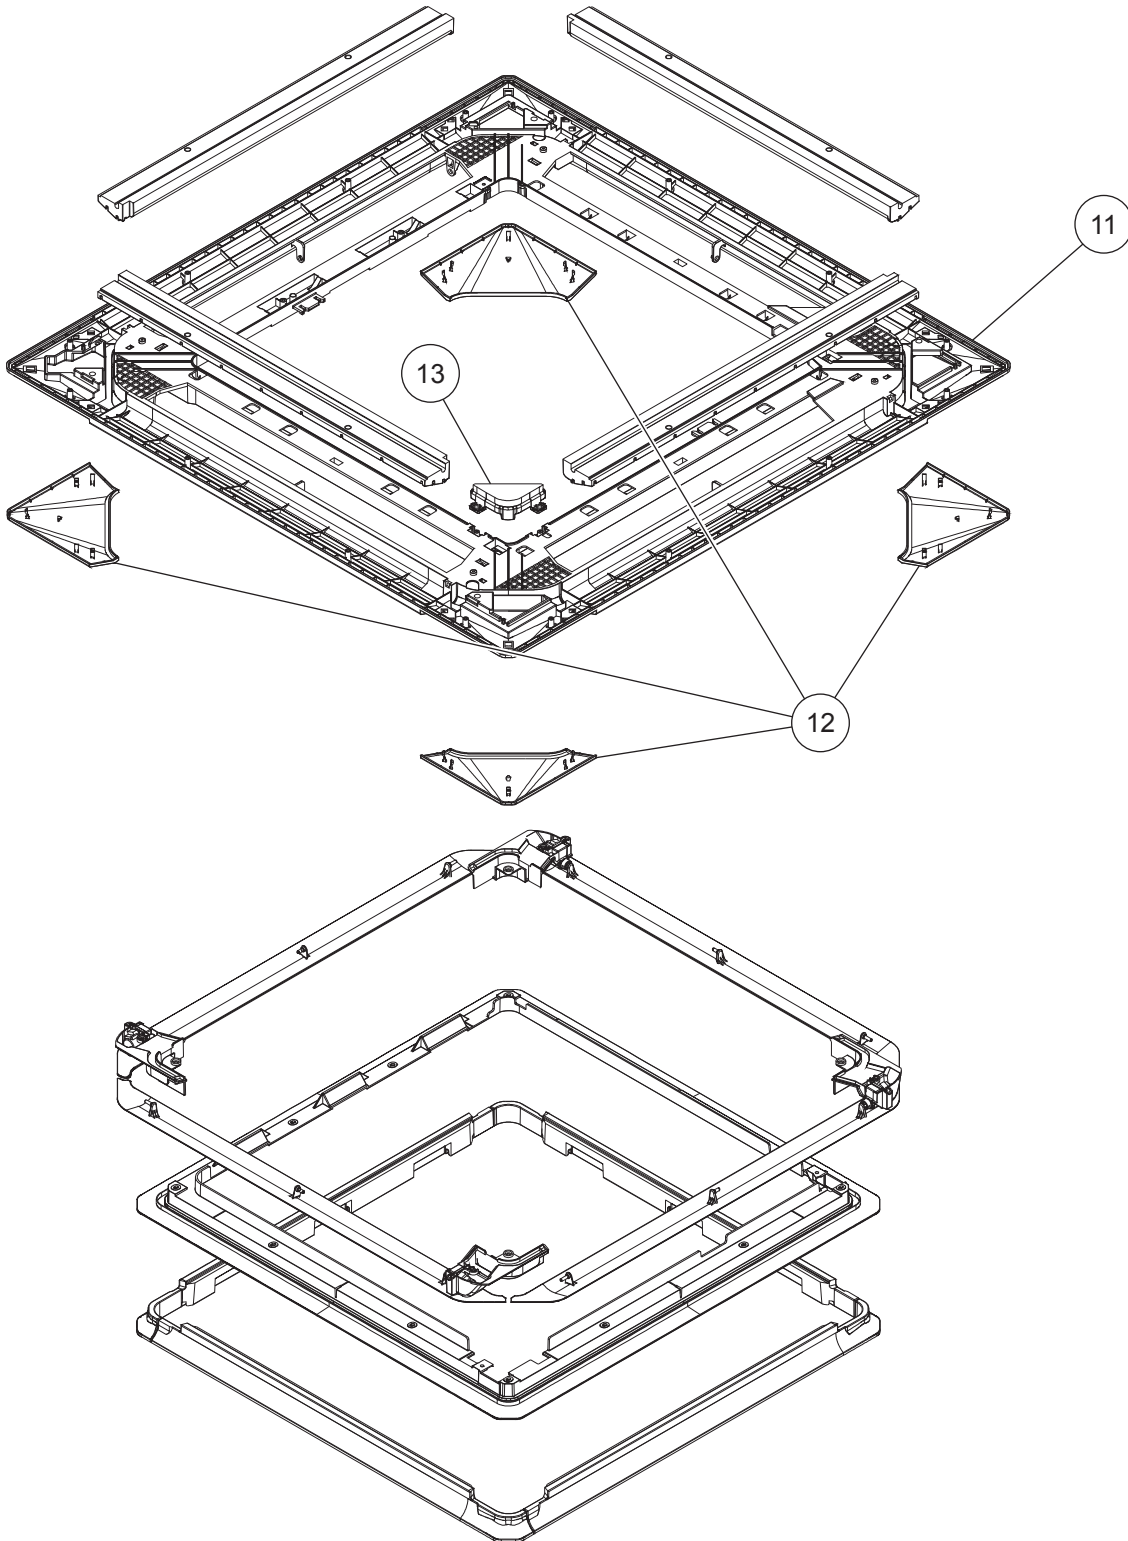

MODELS : UTG-UKYC-W / UTG-UKGC-W
(DECORATION PANEL for AUXK030-054GLAH)

Ref No.	Description	Parts No.		Q'ty
		UTG-UK* C-W		
1	Intake Grille Assy (FUJITSU)	9381691005		
	Intake Grille Assy (GENERAL)	9381691012		
2	Long Life Filter	9378252028		
3	Filter Guide	9378253018		
4	Hook Wire	9378597020		

MODELS : UTG-UKYC-W / UTG-UKGC-W
(DECORATION PANEL for AUXK030-054GLAH)

Ref No.	Description	Parts No.		Q'ty
		UTG-UK* C-W		
11	Decoration Panel	9381352005		
12	Corner Panel Assy	9381711000		
13	Drain Cover Assy	9381713004		

MODELS : UTG-UKYC-W / UTG-UKGC-W
(DECORATION PANEL for AUXK030-054GLAH)

Ref No.	Description	Parts No.		Q'ty
		UTG-UK* C-W		
21	Louver Assy	9381693009		
22	Motor Case Assy	9381712007		
23	Step Motor	9900885007		
24	Motor Cover	9381354009		
	Wire (Step Motor)	9710175008		