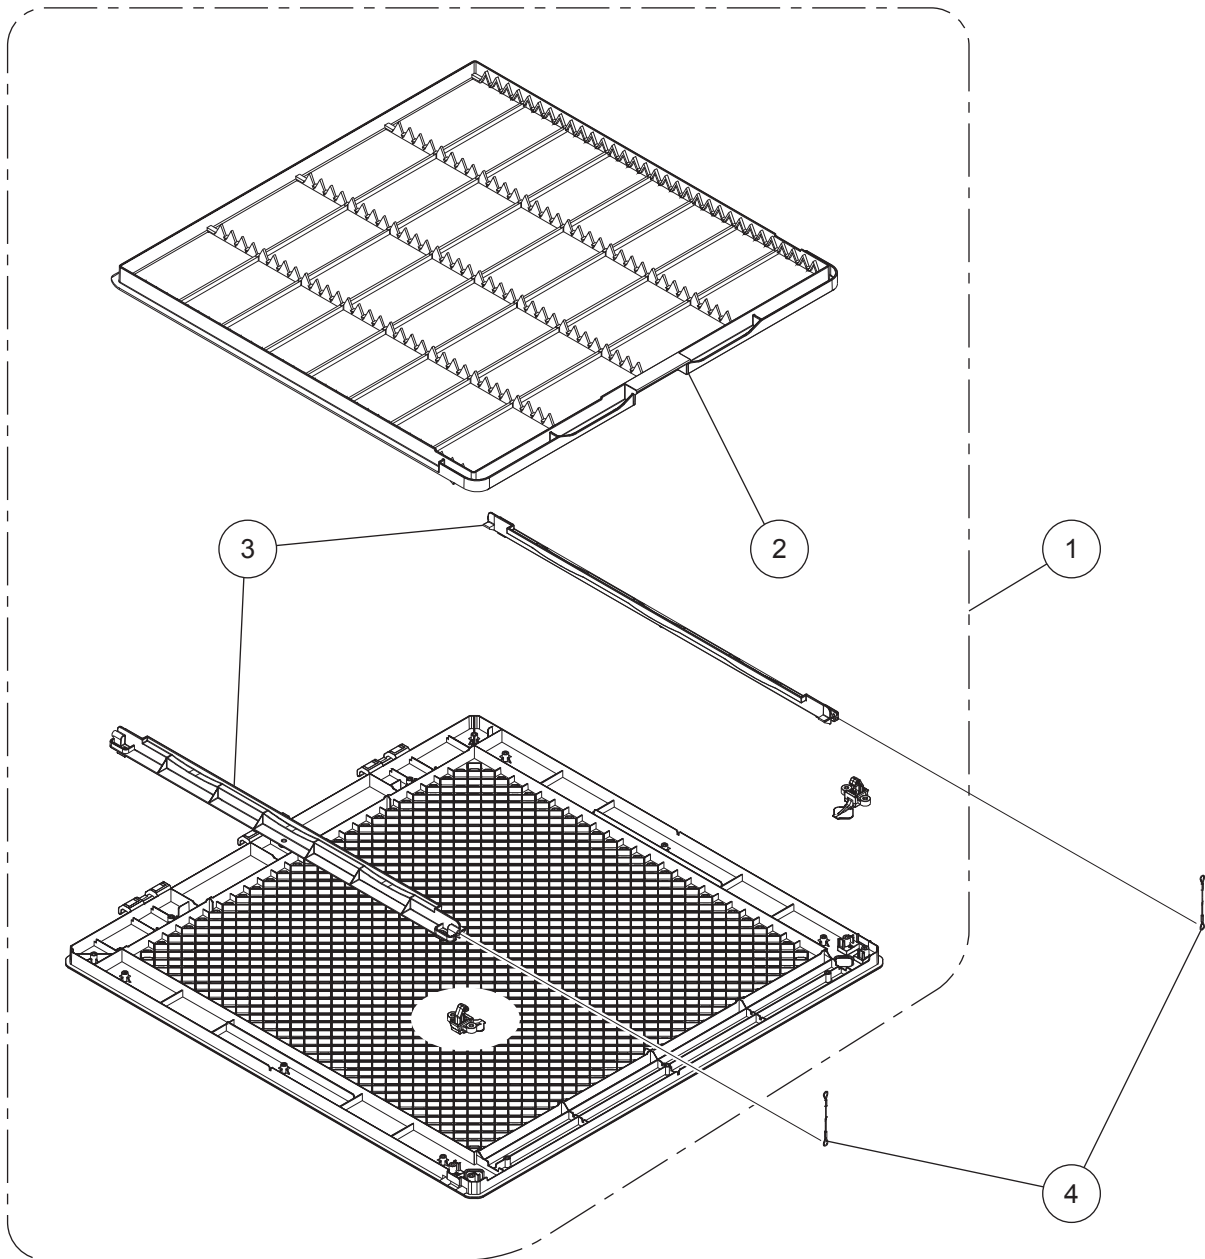

MODELS : UTG-UKYC-W / UTG-UKGC-W
(DECORATION PANEL for AUXK030-054GLAH)

Ref No.	Description	Parts No.		Q'ty
		UTG-UK* C-W		
1	Intake Grille Assy (FUJITSU)	9381691005		
	Intake Grille Assy (GENERAL)	9381691012		
2	Long Life Filter	9378252028		
3	Filter Guide	9378253018		
4	Hook Wire	9378597020		

MODELS : UTG-UKYC-W / UTG-UKGC-W
(DECORATION PANEL for AUXK030-054GLAH)

Ref No.	Description	Parts No.		Q'ty
		UTG-UK* C-W		
11	Decoration Panel	9381352005		
12	Corner Panel Assy	9381711000		
13	Drain Cover Assy	9381713004		

MODELS : UTG-UKYC-W / UTG-UKGC-W
(DECORATION PANEL for AUXK030-054GLAH)

Ref No.	Description	Parts No.		Q'ty
		UTG-UK* C-W		
21	Louver Assy	9381693009		
22	Motor Case Assy	9381712007		
23	Step Motor	9900885007		
24	Motor Cover	9381354009		
	Wire (Step Motor)	9710175008		