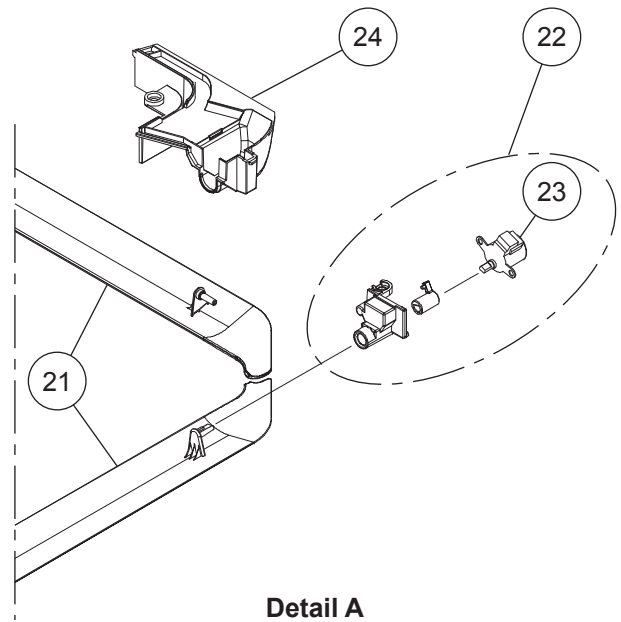

MODELS : UTG-UKYC-W / UTG-UKGC-W
(DECORATION PANEL for AUXK030-054GLAH)

Ref No.	Description	Parts No.		Q'ty
		UTG-UK* C-W		
1	Intake Grille Assy (FUJITSU)	9381691005		
	Intake Grille Assy (GENERAL)	9381691012		
2	Long Life Filter	9378252028		
3	Filter Guide	9378253018		
4	Hook Wire	9378597020		

MODELS : UTG-UKYC-W / UTG-UKGC-W
(DECORATION PANEL for AUXK030-054GLAH)

Ref No.	Description	Parts No.		Q'ty
		UTG-UK* C-W		
11	Decoration Panel	9381352005		
12	Corner Panel Assy	9381711000		
13	Drain Cover Assy	9381713004		

MODELS : UTG-UKYC-W / UTG-UKGC-W
(DECORATION PANEL for AUXK030-054GLAH)

Ref No.	Description	Parts No.		Q'ty
		UTG-UK* C-W		
21	Louver Assy	9381693009		
22	Motor Case Assy	9381712007		
23	Step Motor	9900885007		
24	Motor Cover	9381354009		
	Wire (Step Motor)	9710175008		