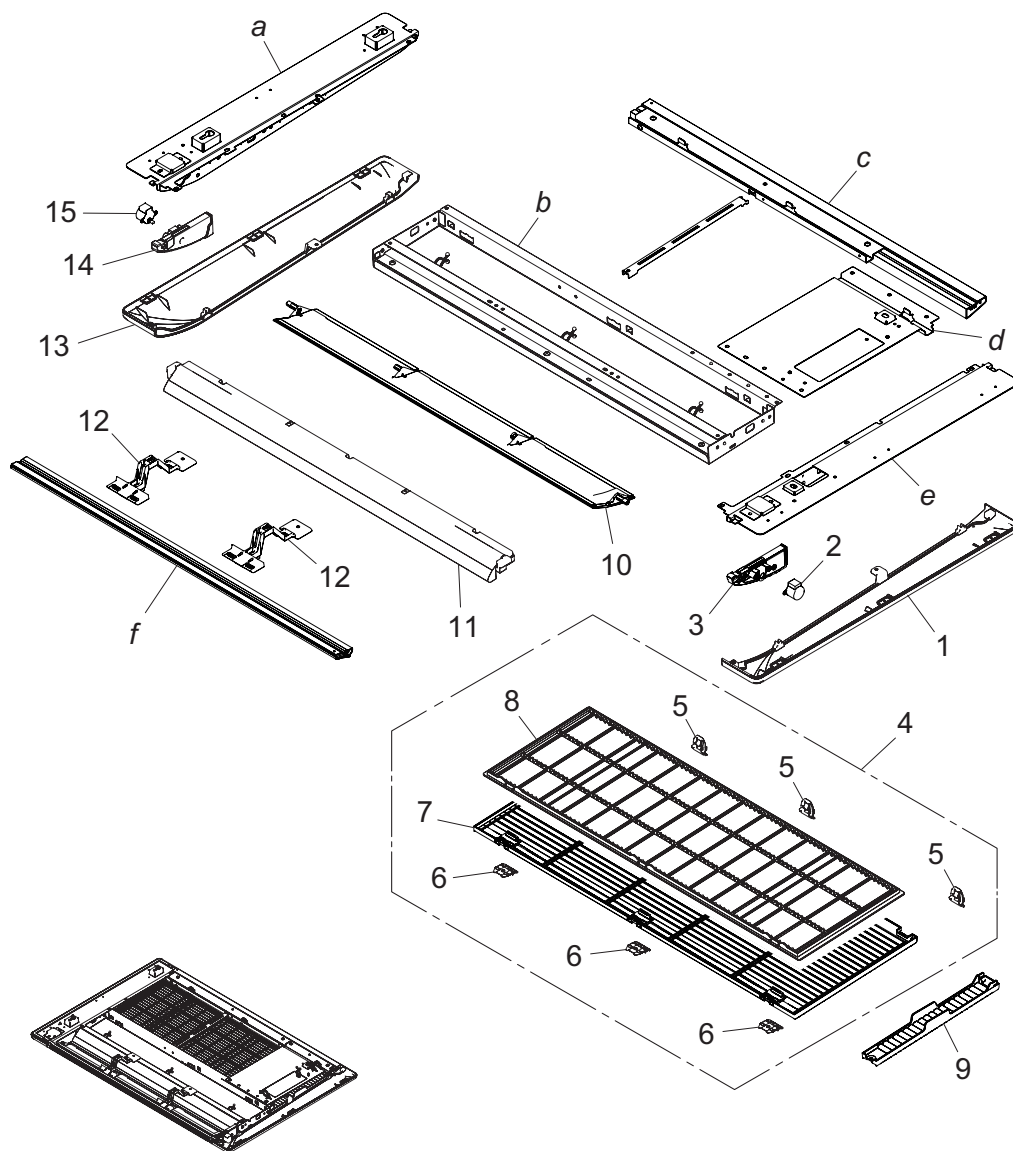

2. Cassette grille (optional part) parts list

2-1. Model: UTG-UN*A-W

■ Overall

Item no.	Part no.	Part name	Service part
1	9384930002	Side panel R sub assy	◆
2	9901011078	Step motor	◆
3	9384735003	Gap cover R sub assy	◆
4	9384321008	Intake grille A sub assy	◆
5	9383344008	Grille hinge	◆
6	9383343001	Grille hook	◆
7	9383345005	Intake grille A	◆
8	9383342004	Air filter	◆
9	9384633002	Intake grille C	◆
10	9384738011	Louver sub assy	◆
11	9384640017	Main panel cover	◆
12	9384634009	Louver hinge	◆
13	9384631008	Side panel L	◆
14	9384734006	Gap cover L sub assy	◆
15	9901011085	Step motor	◆
<i>a</i>	—	Side frame L assy	—
<i>b</i>	—	Main panel sub assy	—
<i>c</i>	—	Rear frame sub assy	—
<i>d</i>	—	Wind shield	—
<i>e</i>	—	Side frame R assy	—
<i>f</i>	—	Front frame sub assy	—