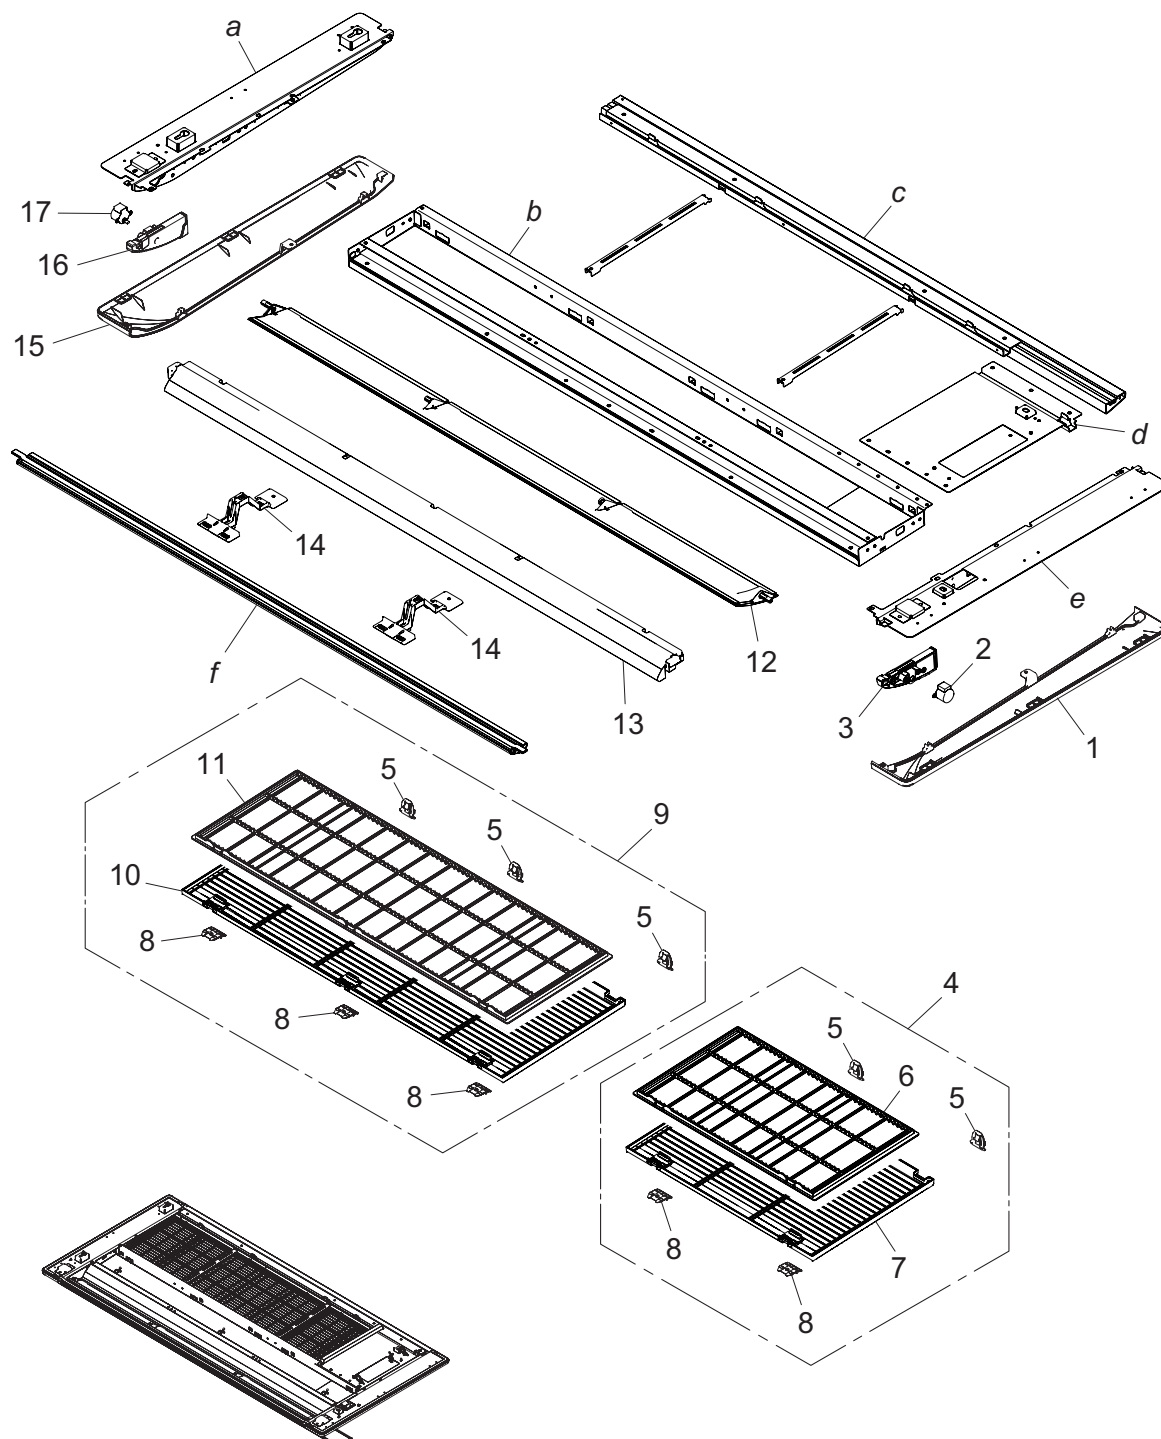

2-2. Model: UTG-UN*B-W

■ Overall

Item no.	Part no.	Part name	Service part
1	9384930002	Side panel R sub assy	◆
2	9901011078	Step motor	◆
3	9384735003	Gap cover R sub assy	◆
4	9384321015	Intake grille B sub assy	◆
5	9383344008	Grille hinge	◆
6	9383342011	Air filter B	◆
7	9383345012	Intake grille B	◆
8	9383343001	Grille hook	◆
9	9384321008	Intake grille A sub assy	◆
10	9383345005	Intake grille A	◆
11	9383342004	Air filter	◆
12	9384738004	Louver sub assy	◆
13	9384640000	Main panel cover	◆
14	9384634009	Louver hinge	◆
15	9384631008	Side panel L	◆
16	9384734006	Gap cover L sub assy	◆
17	9901011085	Step motor	◆
<i>a</i>	—	Side frame L assy	—
<i>b</i>	—	Main panel sub assy	—
<i>c</i>	—	Rear frame sub assy	—
<i>d</i>	—	Wind shield	—
<i>e</i>	—	Side frame R assy	—
<i>f</i>	—	Front frame sub assy	—