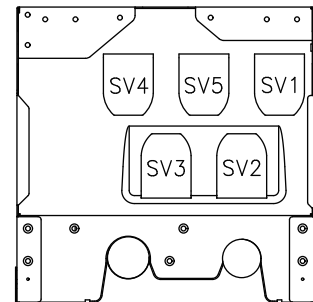

3-5. Wiring diagrams

Model: UTP-RX01AH

POSITION OF SOLENOID COIL

SUCTION GAS PIPE (TO OUTDOOR UNIT) DISCHARGE GAS PIPE (TO OUTDOOR UNIT)

Model: UTP-RX01BH

POSITION OF SOLENOID COIL

SUCTION GAS PIPE (TO OUTDOOR UNIT) DISCHARGE GAS PIPE (TO OUTDOOR UNIT)