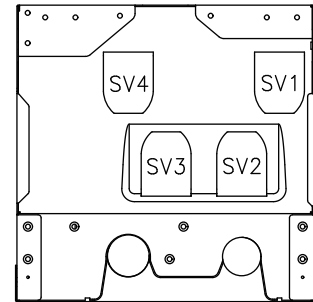

3-5. Wiring diagrams

Model: UTP-RX01AH

POSITION OF SOLENOID COIL

SUCTION GAS PIPE (TO OUTDOOR UNIT) DISCHARGE GAS PIPE (TO OUTDOOR UNIT)

Model: UTP-RX01BH

POSITION OF SOLENOID COIL

SUCTION GAS PIPE (TO OUTDOOR UNIT) DISCHARGE GAS PIPE (TO OUTDOOR UNIT)