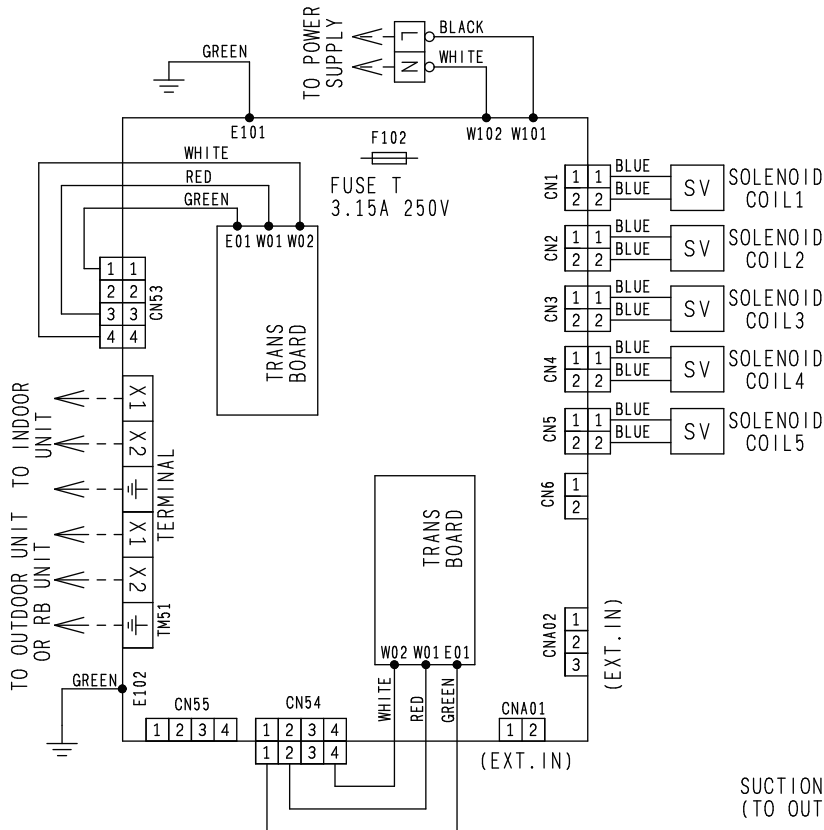

3-5. Wiring diagrams

Model: UTP-RX01AH

POSITION OF SOLENOID COIL

SUCTION GAS PIPE (TO OUTDOOR UNIT) DISCHARGE GAS PIPE (TO OUTDOOR UNIT)

Model: UTP-RX01BH

POSITION OF SOLENOID COIL

SUCTION GAS PIPE (TO OUTDOOR UNIT) DISCHARGE GAS PIPE (TO OUTDOOR UNIT)