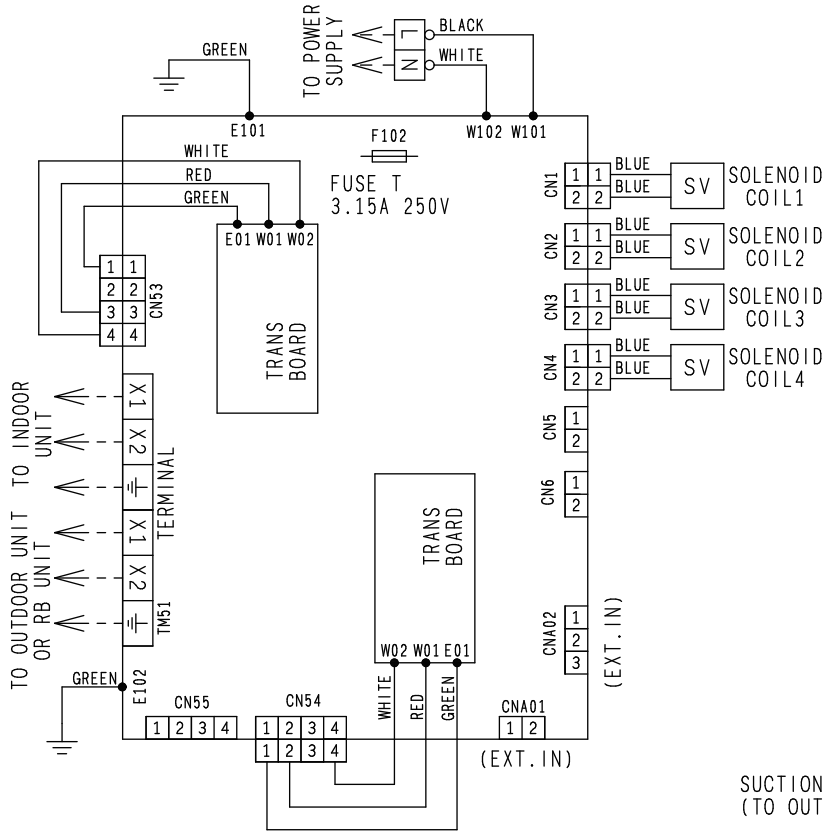

3-5. Wiring diagrams

Model: UTP-RX01AH

POSITION OF SOLENOID COIL

SUCTION GAS PIPE (TO OUTDOOR UNIT) DISCHARGE GAS PIPE (TO OUTDOOR UNIT)

Model: UTP-RX01BH

POSITION OF SOLENOID COIL

SUCTION GAS PIPE (TO OUTDOOR UNIT) DISCHARGE GAS PIPE (TO OUTDOOR UNIT)