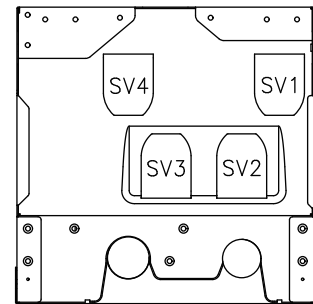

3-5. Wiring diagrams

Model: UTP-RX01AH

POSITION OF SOLENOID COIL

SUCTION GAS PIPE (TO OUTDOOR UNIT) DISCHARGE GAS PIPE (TO OUTDOOR UNIT)

Model: UTP-RX01BH

POSITION OF SOLENOID COIL

SUCTION GAS PIPE (TO OUTDOOR UNIT) DISCHARGE GAS PIPE (TO OUTDOOR UNIT)