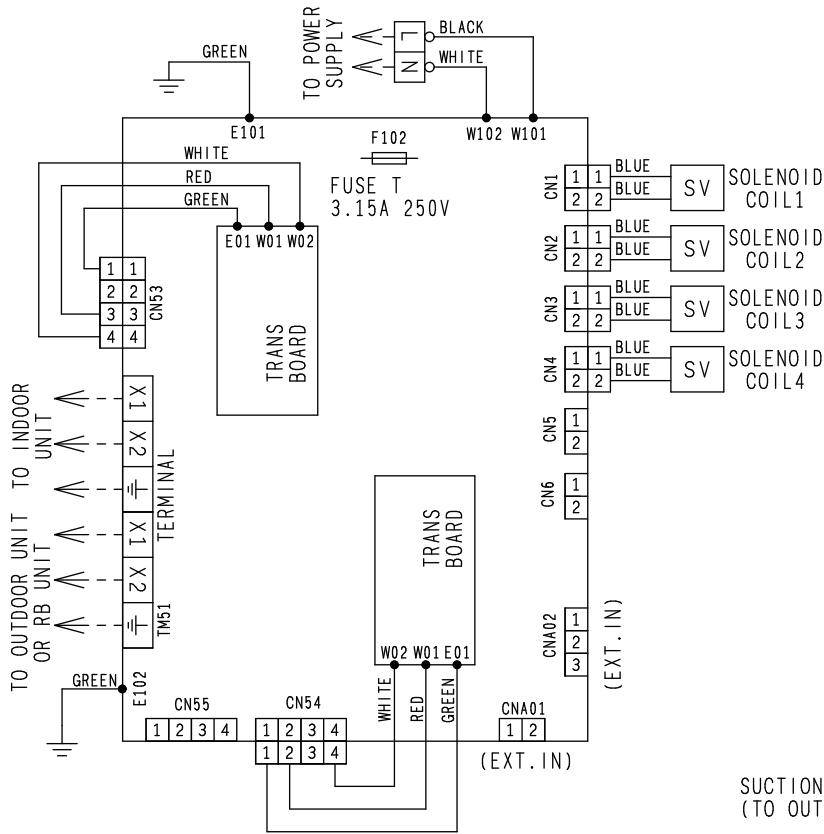

3-5. Wiring diagrams

Model: UTP-RX01AH

POSITION OF SOLENOID COIL

SUCTION GAS PIPE (TO OUTDOOR UNIT) DISCHARGE GAS PIPE (TO OUTDOOR UNIT)

Model: UTP-RX01BH

POSITION OF SOLENOID COIL

SUCTION GAS PIPE (TO OUTDOOR UNIT) DISCHARGE GAS PIPE (TO OUTDOOR UNIT)