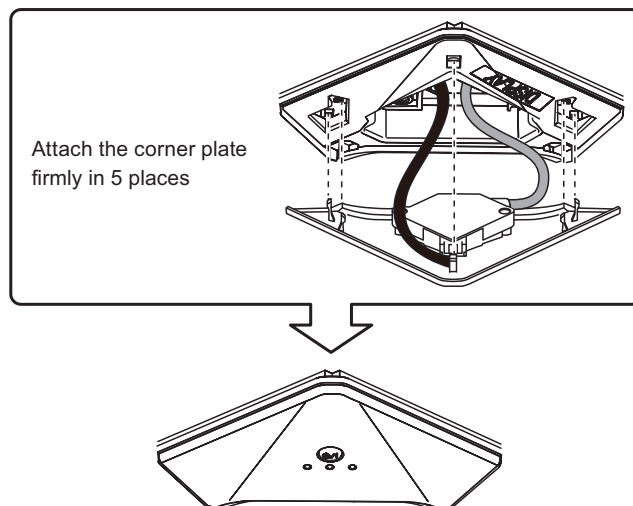

## 2-18. IR receiver unit (For circular flow cassette type: UTY-LBHXD)

Cassette type indoor unit can be controlled with Wireless remote controller if the IR receiver unit is used.

### ■ Accessory

Name and shape	Q'ty	Application
 Strap	1	For preventing receiver from falling down
 Cable tie	2	For electrical wiring
 Installation manual	1	

## ■ Dimensions

Unit: mm

Front View

Side View

## ■ Specifications

Dimensions (H × W × D)	mm	164.5 × 164.5 × 22.6
Weight	g	110