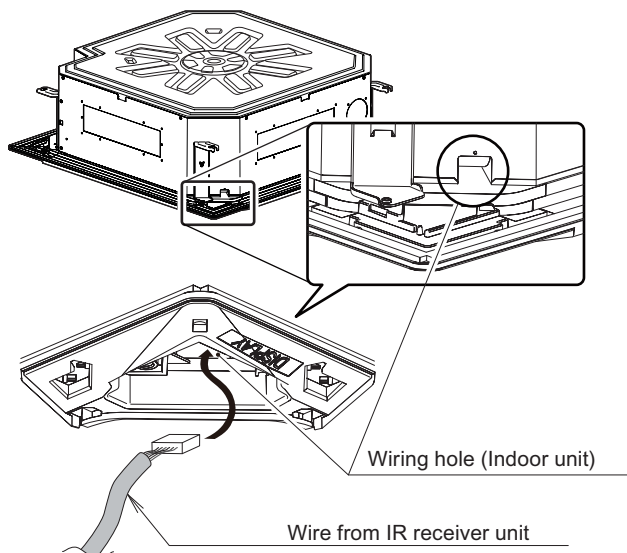

## 2-18. IR receiver unit (For circular flow cassette type: UTY-LBHXD)

Cassette type indoor unit can be controlled with Wireless remote controller if the IR receiver unit is used.

### ■ Accessory

Name and shape	Q'ty	Application
 Strap	1	For preventing receiver from falling down
 Cable tie	2	For electrical wiring
 Installation manual	1	

## ■ Dimensions

Unit: mm

Front View

Side View

## ■ Specifications

Dimensions (H × W × D)	mm	164.5 × 164.5 × 22.6
Weight	g	110