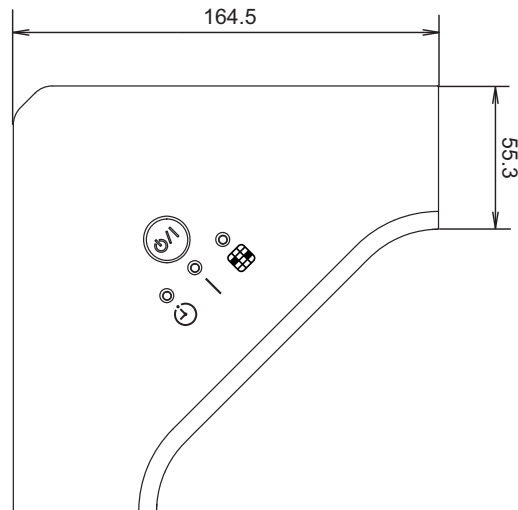

### ■ Accessory

Name and shape	Q'ty	Application
 Strap	1	For preventing receiver from falling down
 Cable tie	2	For electrical wiring
 Installation manual	1	

## ■ Dimensions

Unit: mm

Front View

Side View

## ■ Specifications

Dimensions (H × W × D)	mm	164.5 × 164.5 × 22.6
Weight	g	110