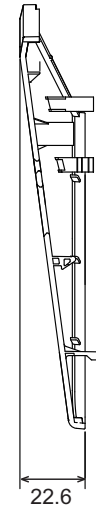

## 2-18. IR receiver unit (For circular flow cassette type: UTY-LBHXD)

Cassette type indoor unit can be controlled with Wireless remote controller if the IR receiver unit is used.

### ■ Electrical wiring

## ■ Dimensions

Unit: mm

Front View

Side View

## ■ Specifications

Dimensions (H × W × D)	mm	164.5 × 164.5 × 22.6
Weight	g	110