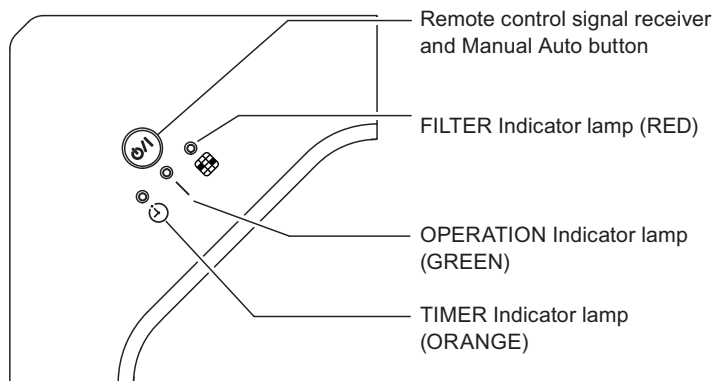

2-18. IR receiver unit (For circular flow cassette type: UTY-LBHXD)

Cassette type indoor unit can be controlled with Wireless remote controller if the IR receiver unit is used.

■ Accessory

Name and shape	Q'ty	Application
 Strap	1	For preventing receiver from falling down
 Cable tie	2	For electrical wiring
 Installation manual	1	

■ Overview