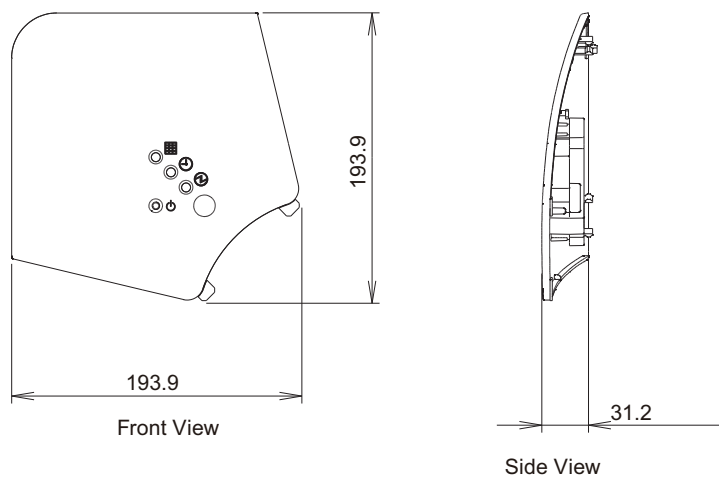

2-17. IR receiver unit (For cassette type: UTY-LRH*B1)

Cassette type indoor unit can be controlled with Wireless remote controller if the IR receiver unit is used.

■ Accessory

Name and shape	Q'ty	Application
 Strap	1	For preventing receiver from falling down
 Installation manual	1	

■ Overview

■ Electrical wiring

■ Dimensions

Unit: mm

■ Specifications

Dimensions (H × W × D)	mm	193.9 × 193.9 × 31.2
Weight	g	140