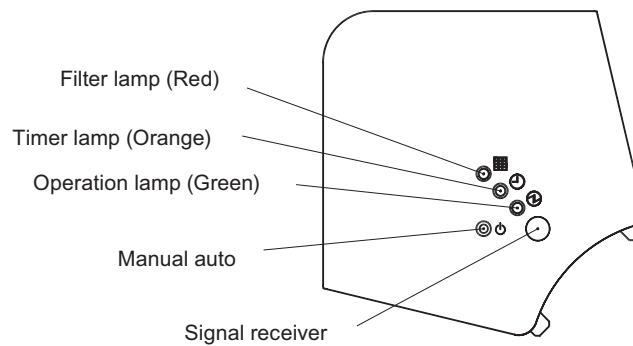

2-17. IR receiver unit (For cassette type: UTY-LRH*B1)

Cassette type indoor unit can be controlled with Wireless remote controller if the IR receiver unit is used.

■ Accessory

Name and shape	Q'ty	Application
 Strap	1	For preventing receiver from falling down
 Installation manual	1	

■ Overview

■ Electrical wiring

■ Dimensions

Unit: mm

■ Specifications

Dimensions (H × W × D)	mm	193.9 × 193.9 × 31.2
Weight	g	140