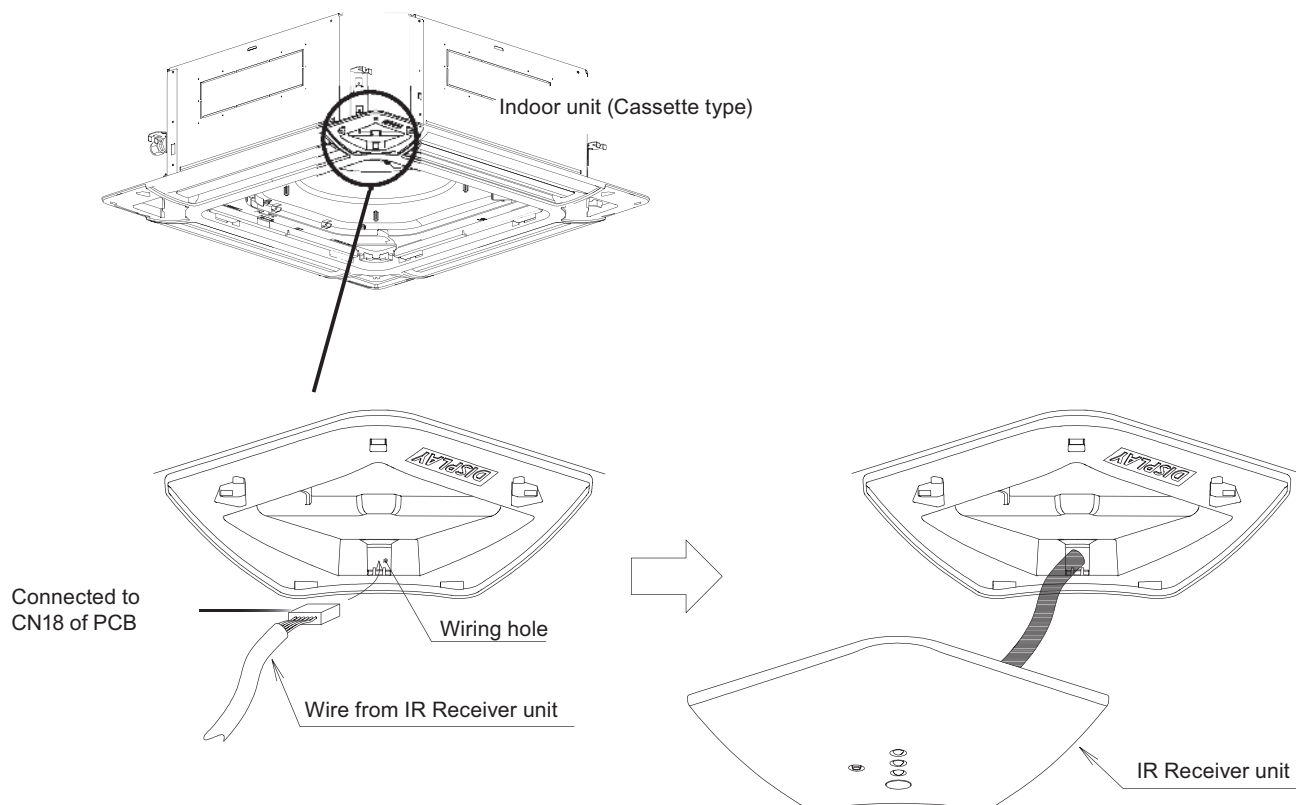

2-17. IR receiver unit (For cassette type: UTY-LRH*B1)

Cassette type indoor unit can be controlled with Wireless remote controller if the IR receiver unit is used.

■ Accessory

Name and shape	Q'ty	Application
 Strap	1	For preventing receiver from falling down
 Installation manual	1	

■ Overview

■ Electrical wiring

■ Dimensions

Unit: mm

■ Specifications

Dimensions (H × W × D)	mm	193.9 × 193.9 × 31.2
Weight	g	140