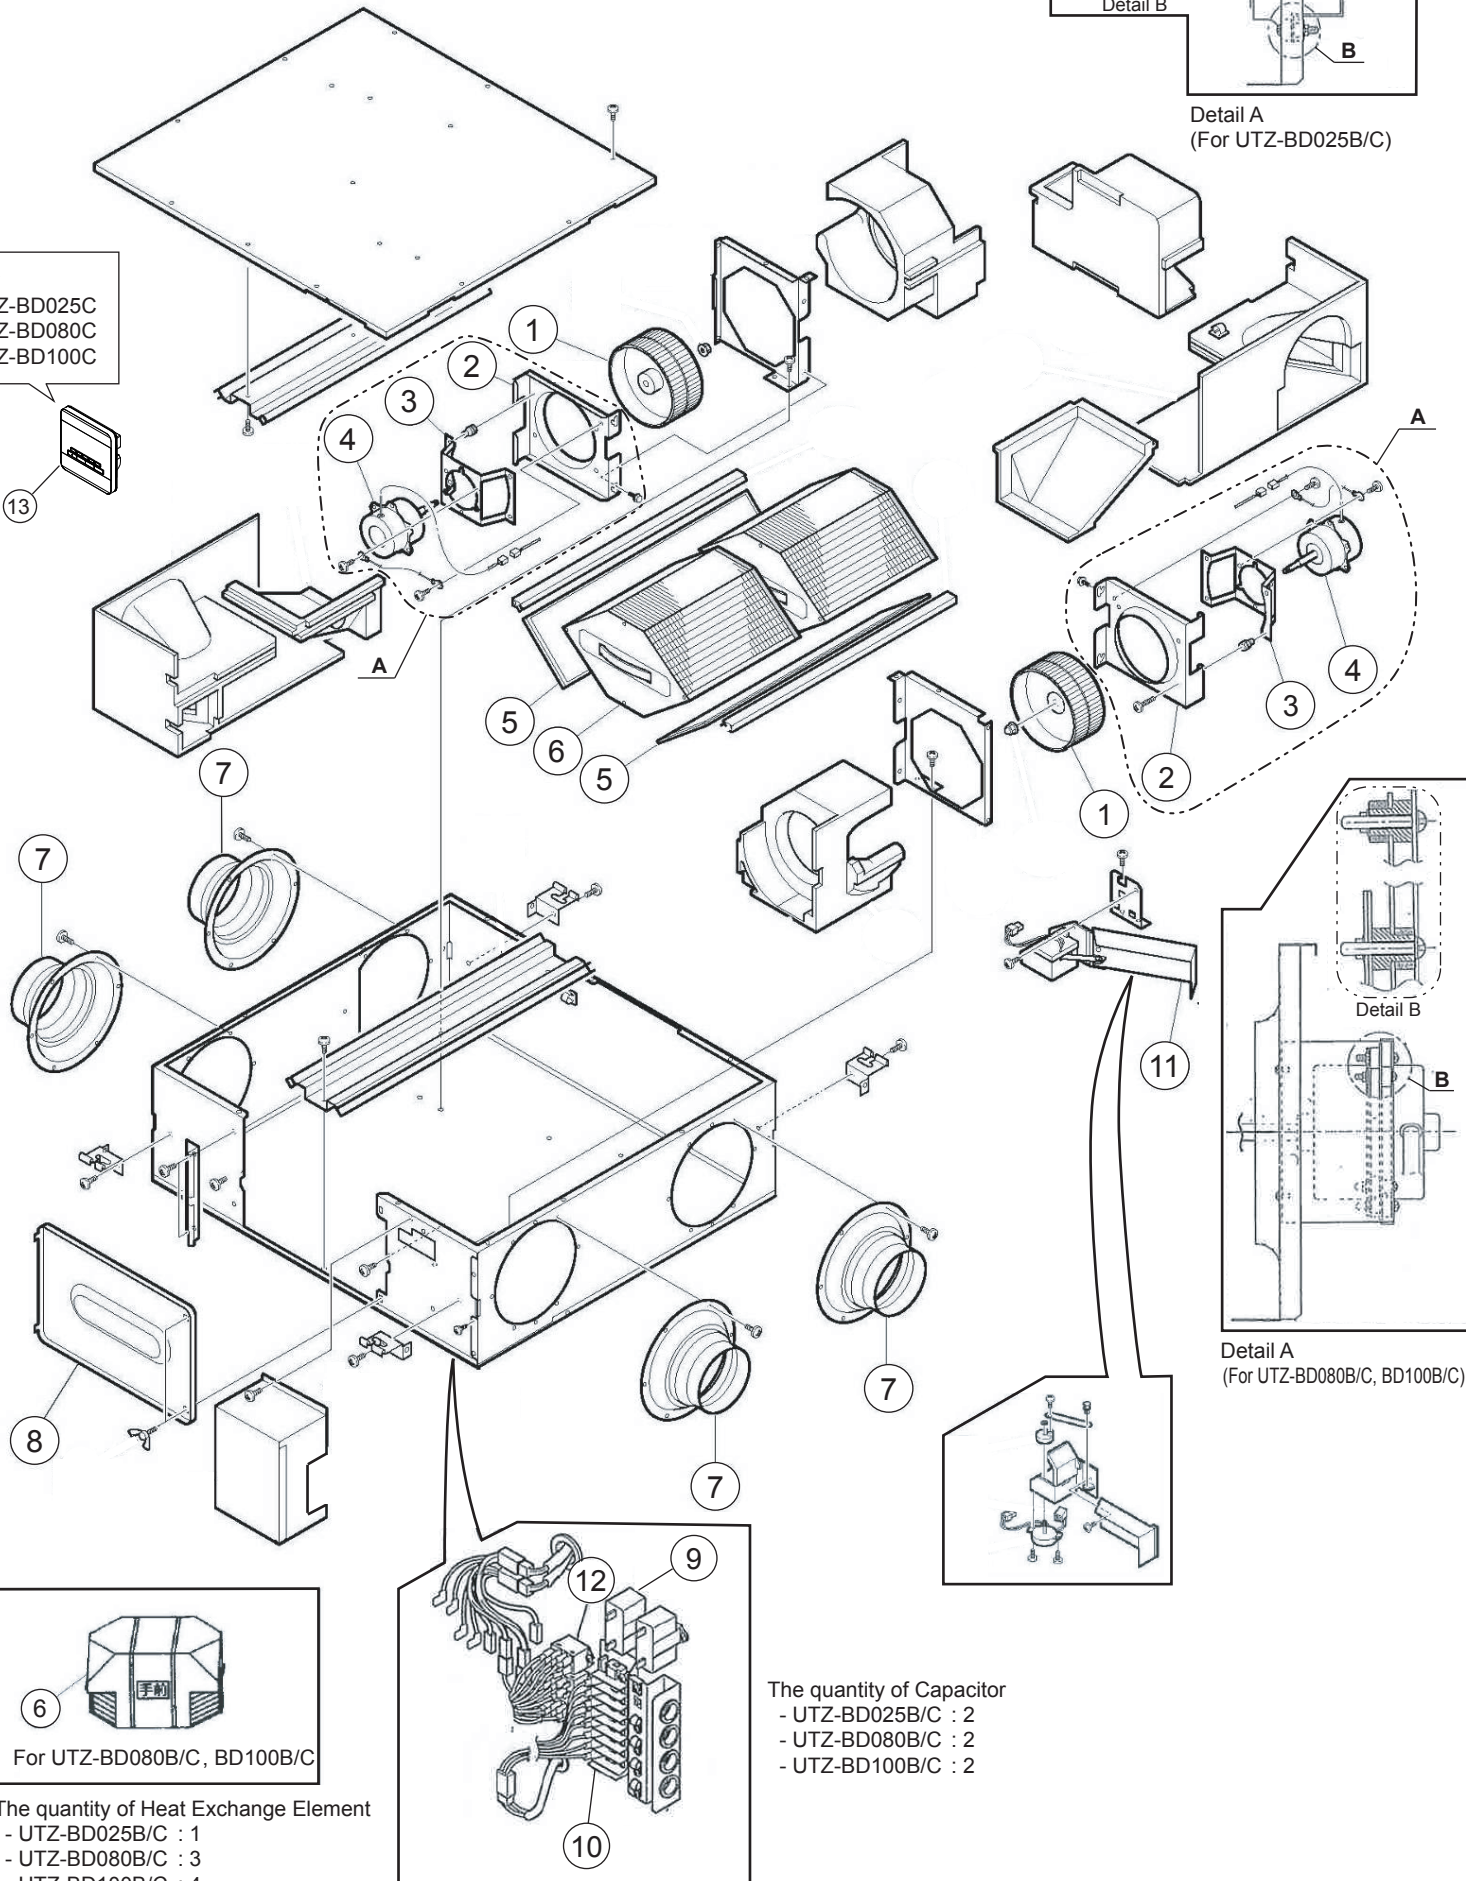

DISASSEMBLY ILLUSTRATION

Model : UTZ-BD025B, UTZ-BD080B, UTZ-BD100B,
UTZ-BD025C, UTZ-BD080C, UTZ-BD100C

For
UTZ-BD025C
UTZ-BD080C
UTZ-BD100C

For UTZ-BD080B/C, BD100B/C

The quantity of Heat Exchange Element
 - UTZ-BD025B/C : 1
 - UTZ-BD080B/C : 3
 - UTZ-BD100B/C : 4

The quantity of Capacitor
 - UTZ-BD025B/C : 2
 - UTZ-BD080B/C : 2
 - UTZ-BD100B/C : 2

PARTS LIST

Ref No.	Description	Parts No.				
		UTZ-BD025B	UTZ-BD035B	UTZ-BD050B	UTZ-BD080B	UTZ-BD100B
1	FAN,SIROCCO	FFV210F309	FFV210F307	FFV210F307	FFV210F311	FFV210F311
2	CASING PARTITION	FFV119F299	FFV119F300	FFV119F300	FFV119F301	FFV119F301
3	MOTOR PLATE	FFV119F303	FFV119F304	FFV119F305	FFV119F307	FFV119F308
4	MOTOR	FFV322F512	FFV322F507	FFV322F508	FFV322F510	FFV322F511
5	FILTER	FFV251F226	FFV251F227	FFV251F228	FFV251F229	FFV251F230
6	HEAT EXCHANGER	FFV027F111	FFV027F110	FFV027F112	FFV027F115	FFV027F115
7	ADAPTOR	FFV005F093	FFV005F094	FFV005F095	FFV005F096	FFV005F096
8	LID MAINTENANCE	FFV218F081	FFV218F082	FFV218F082	FFV218F084	FFV218F084
9	CAPACITOR	FFV090F222	FFV090F223	FFV090F224	FFV090F225	FFV090F225
10	TERMINAL 8P (WIRE ASSY)	FFV099F118	FFV099F118	FFV099F118	FFV099F118	FFV099F118
11	DAMPER ASSY	FFV115F213	FFV115F214	FFV115F215	FFV115F217	FFV115F218
12	RELAY	FFV341F006	FFV341F006	FFV341F006	FFV341F006	FFV341F006