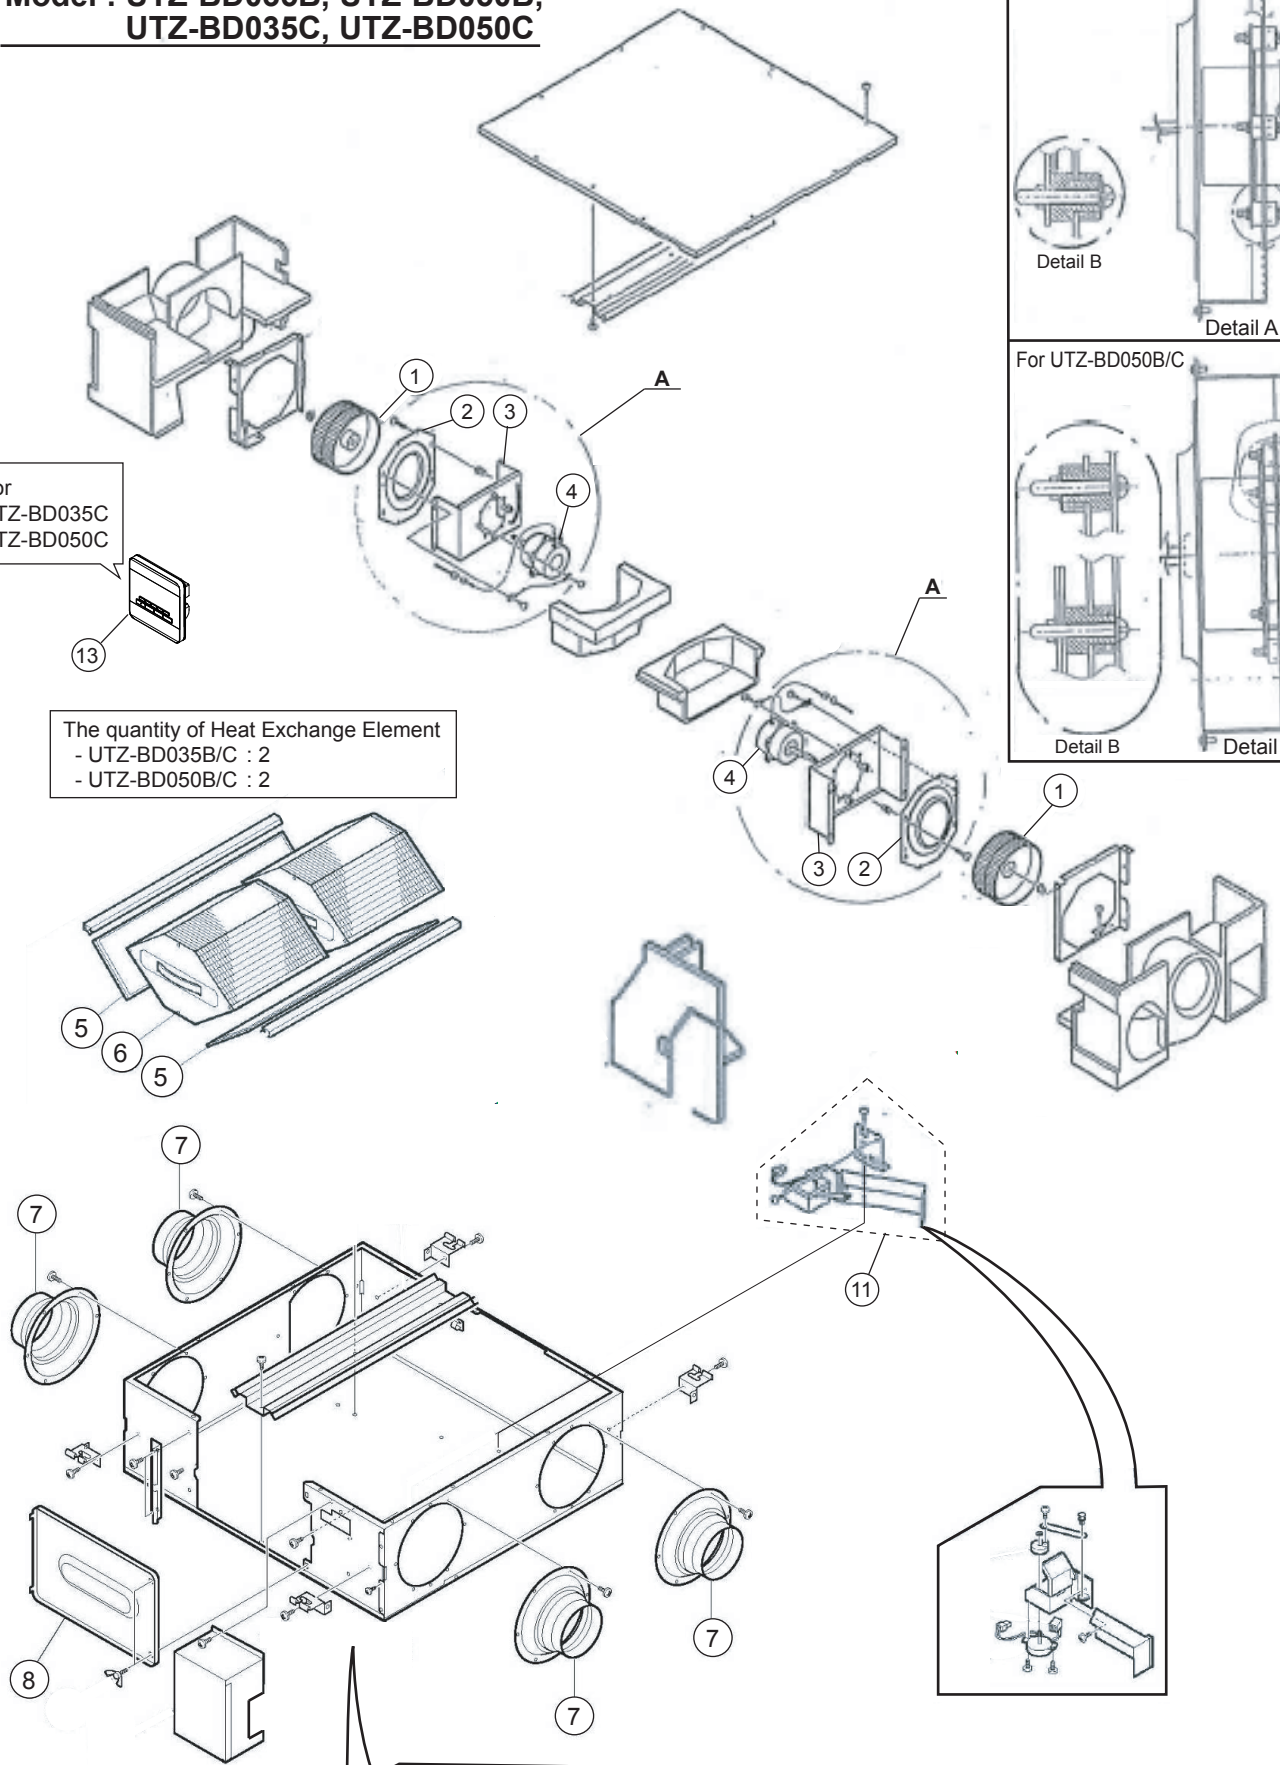

# DISASSEMBLY ILLUSTRATION

Model : UTZ-BD035B, UTZ-BD050B,  
UTZ-BD035C, UTZ-BD050C

For  
 UTZ-BD035C  
 UTZ-BD050C

The quantity of Heat Exchange Element  
 - UTZ-BD035B/C : 2  
 - UTZ-BD050B/C : 2

The quantity of Capacitor  
 - UTZ-BD035B/C : 2  
 - UTZ-BD050B/C : 2

# PARTS LIST

Ref No.	Description	Parts No.				
		UTZ-BD025B	UTZ-BD035B	UTZ-BD050B	UTZ-BD080B	UTZ-BD100B
1	FAN,SIROCCO	FFV210F309	FFV210F307	FFV210F307	FFV210F311	FFV210F311
2	CASING PARTITION	FFV119F299	FFV119F300	FFV119F300	FFV119F301	FFV119F301
3	MOTOR PLATE	FFV119F303	FFV119F304	FFV119F305	FFV119F307	FFV119F308
4	MOTOR	FFV322F512	FFV322F507	FFV322F508	FFV322F510	FFV322F511
5	FILTER	FFV251F226	FFV251F227	FFV251F228	FFV251F229	FFV251F230
6	HEAT EXCHANGER	FFV027F111	FFV027F110	FFV027F112	FFV027F115	FFV027F115
7	ADAPTOR	FFV005F093	FFV005F094	FFV005F095	FFV005F096	FFV005F096
8	LID MAINTENANCE	FFV218F081	FFV218F082	FFV218F082	FFV218F084	FFV218F084
9	CAPACITOR	FFV090F222	FFV090F223	FFV090F224	FFV090F225	FFV090F225
10	TERMINAL 8P (WIRE ASSY)	FFV099F118	FFV099F118	FFV099F118	FFV099F118	FFV099F118
11	DAMPER ASSY	FFV115F213	FFV115F214	FFV115F215	FFV115F217	FFV115F218
12	RELAY	FFV341F006	FFV341F006	FFV341F006	FFV341F006	FFV341F006