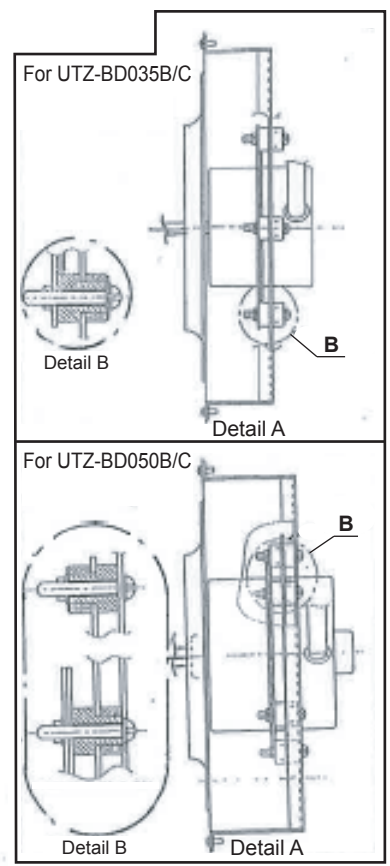

# DISASSEMBLY ILLUSTRATION

Model : UTZ-BD035B, UTZ-BD050B,  
UTZ-BD035C, UTZ-BD050C

For  
 UTZ-BD035C  
 UTZ-BD050C

The quantity of Heat Exchange Element  
 - UTZ-BD035B/C : 2  
 - UTZ-BD050B/C : 2

The quantity of Capacitor  
 - UTZ-BD035B/C : 2  
 - UTZ-BD050B/C : 2

# PARTS LIST

Ref No.	Description	Parts No.				
		UTZ-BD025B	UTZ-BD035B	UTZ-BD050B	UTZ-BD080B	UTZ-BD100B
1	FAN,SIROCCO	FFV210F309	FFV210F307	FFV210F307	FFV210F311	FFV210F311
2	CASING PARTITION	FFV119F299	FFV119F300	FFV119F300	FFV119F301	FFV119F301
3	MOTOR PLATE	FFV119F303	FFV119F304	FFV119F305	FFV119F307	FFV119F308
4	MOTOR	FFV322F512	FFV322F507	FFV322F508	FFV322F510	FFV322F511
5	FILTER	FFV251F226	FFV251F227	FFV251F228	FFV251F229	FFV251F230
6	HEAT EXCHANGER	FFV027F111	FFV027F110	FFV027F112	FFV027F115	FFV027F115
7	ADAPTOR	FFV005F093	FFV005F094	FFV005F095	FFV005F096	FFV005F096
8	LID MAINTENANCE	FFV218F081	FFV218F082	FFV218F082	FFV218F084	FFV218F084
9	CAPACITOR	FFV090F222	FFV090F223	FFV090F224	FFV090F225	FFV090F225
10	TERMINAL 8P (WIRE ASSY)	FFV099F118	FFV099F118	FFV099F118	FFV099F118	FFV099F118
11	DAMPER ASSY	FFV115F213	FFV115F214	FFV115F215	FFV115F217	FFV115F218
12	RELAY	FFV341F006	FFV341F006	FFV341F006	FFV341F006	FFV341F006