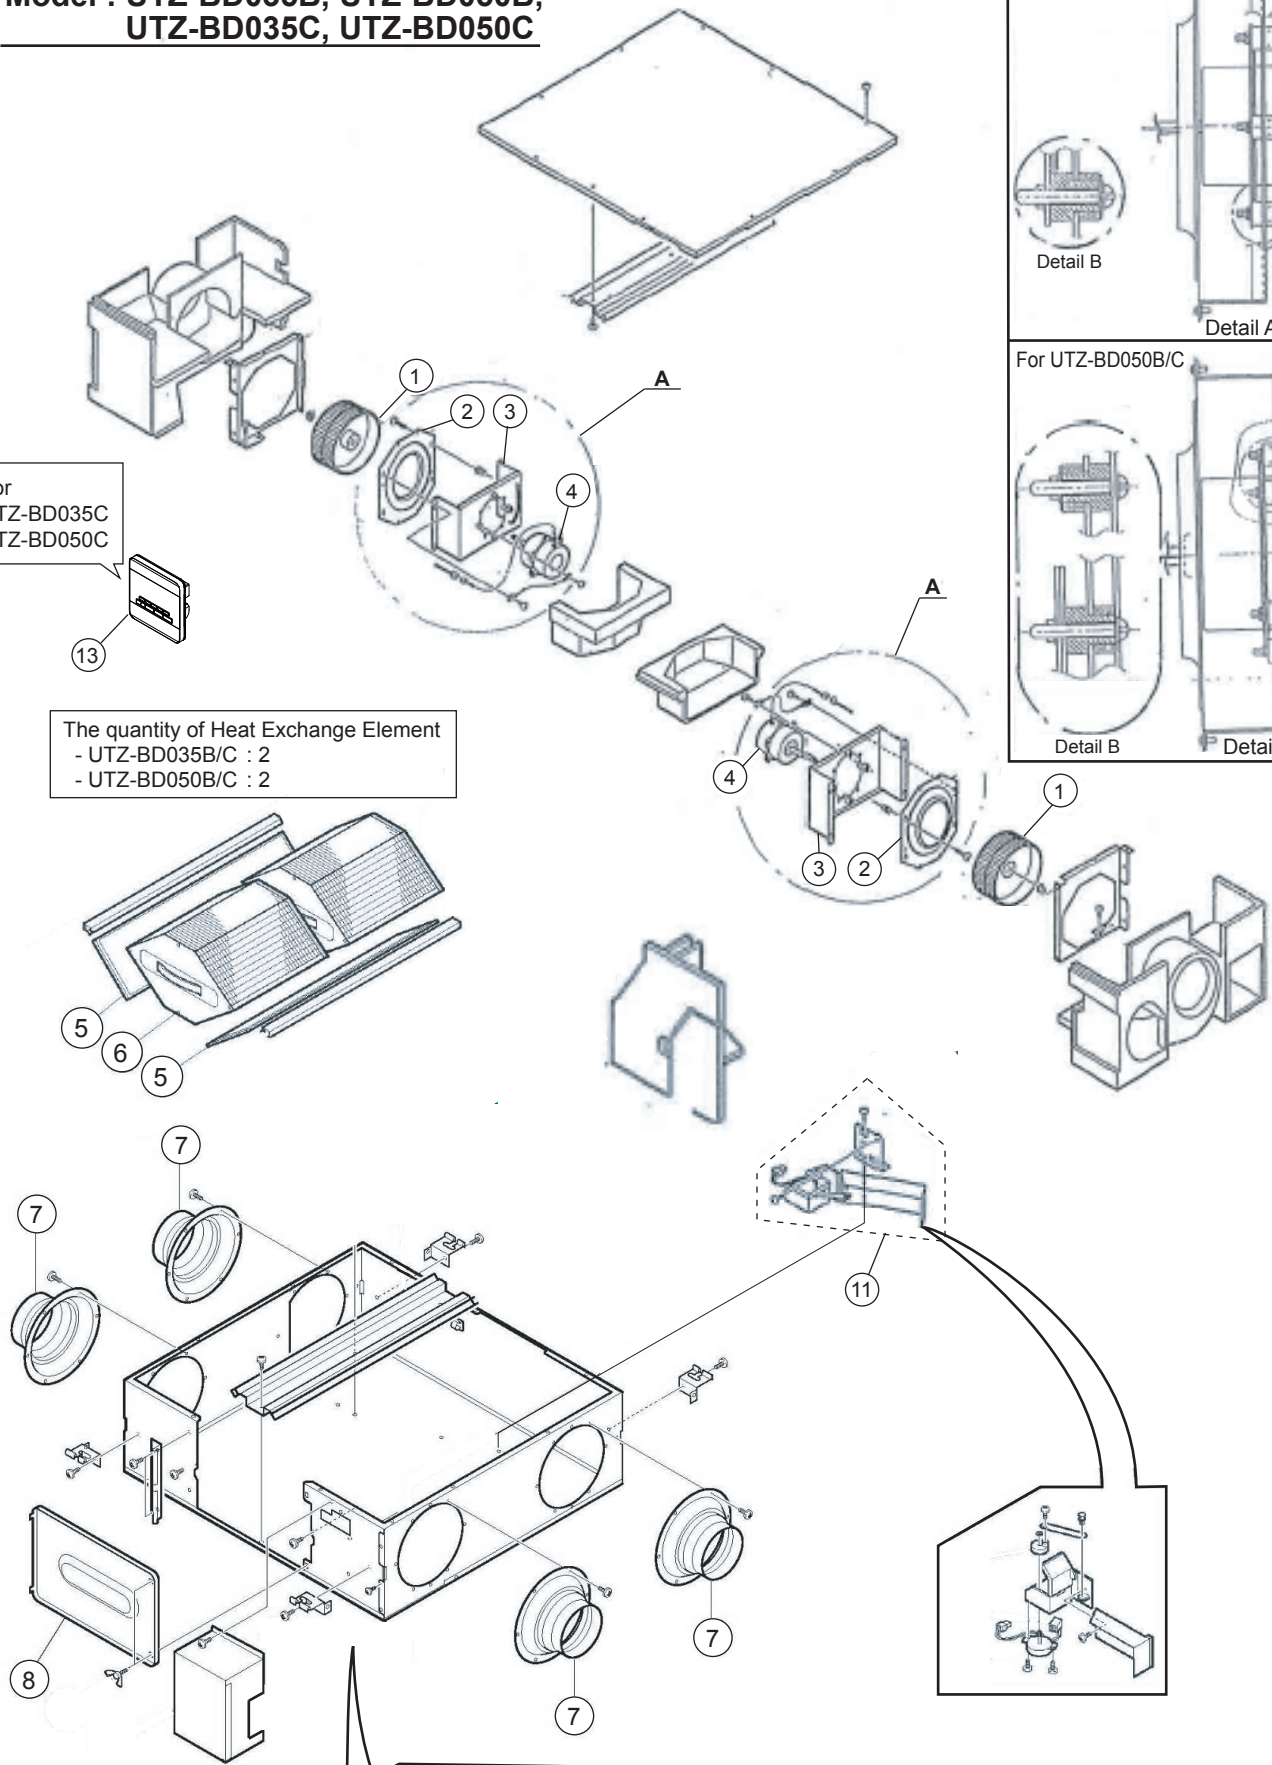

DISASSEMBLY ILLUSTRATION

Model : UTZ-BD035B, UTZ-BD050B,
UTZ-BD035C, UTZ-BD050C

For
 UTZ-BD035C
 UTZ-BD050C

The quantity of Heat Exchange Element
 - UTZ-BD035B/C : 2
 - UTZ-BD050B/C : 2

The quantity of Capacitor
 - UTZ-BD035B/C : 2
 - UTZ-BD050B/C : 2

PARTS LIST

Ref No.	Description	Parts No.				
		UTZ-BD025B	UTZ-BD035B	UTZ-BD050B	UTZ-BD080B	UTZ-BD100B
1	FAN,SIROCCO	FFV210F309	FFV210F307	FFV210F307	FFV210F311	FFV210F311
2	CASING PARTITION	FFV119F299	FFV119F300	FFV119F300	FFV119F301	FFV119F301
3	MOTOR PLATE	FFV119F303	FFV119F304	FFV119F305	FFV119F307	FFV119F308
4	MOTOR	FFV322F512	FFV322F507	FFV322F508	FFV322F510	FFV322F511
5	FILTER	FFV251F226	FFV251F227	FFV251F228	FFV251F229	FFV251F230
6	HEAT EXCHANGER	FFV027F111	FFV027F110	FFV027F112	FFV027F115	FFV027F115
7	ADAPTOR	FFV005F093	FFV005F094	FFV005F095	FFV005F096	FFV005F096
8	LID MAINTENANCE	FFV218F081	FFV218F082	FFV218F082	FFV218F084	FFV218F084
9	CAPACITOR	FFV090F222	FFV090F223	FFV090F224	FFV090F225	FFV090F225
10	TERMINAL 8P (WIRE ASSY)	FFV099F118	FFV099F118	FFV099F118	FFV099F118	FFV099F118
11	DAMPER ASSY	FFV115F213	FFV115F214	FFV115F215	FFV115F217	FFV115F218
12	RELAY	FFV341F006	FFV341F006	FFV341F006	FFV341F006	FFV341F006