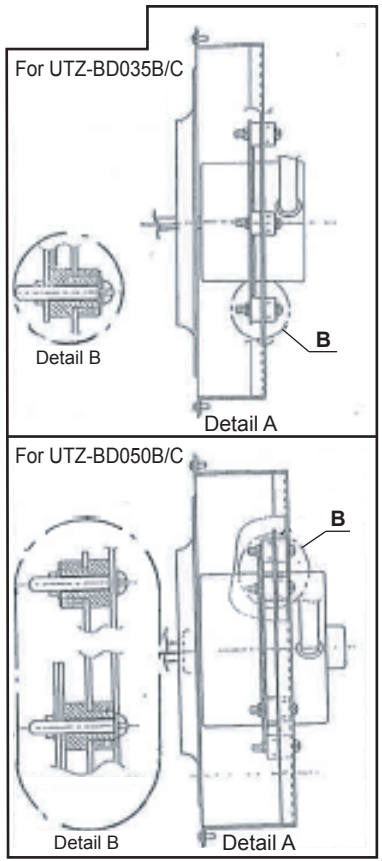

DISASSEMBLY ILLUSTRATION

Model : UTZ-BD035B, UTZ-BD050B,
UTZ-BD035C, UTZ-BD050C

For
 UTZ-BD035C
 UTZ-BD050C

The quantity of Heat Exchange Element
 - UTZ-BD035B/C : 2
 - UTZ-BD050B/C : 2

The quantity of Capacitor
 - UTZ-BD035B/C : 2
 - UTZ-BD050B/C : 2

PARTS LIST

Ref No.	Description	Parts No.				
		UTZ-BD025B	UTZ-BD035B	UTZ-BD050B	UTZ-BD080B	UTZ-BD100B
1	FAN,SIROCCO	FFV210F309	FFV210F307	FFV210F307	FFV210F311	FFV210F311
2	CASING PARTITION	FFV119F299	FFV119F300	FFV119F300	FFV119F301	FFV119F301
3	MOTOR PLATE	FFV119F303	FFV119F304	FFV119F305	FFV119F307	FFV119F308
4	MOTOR	FFV322F512	FFV322F507	FFV322F508	FFV322F510	FFV322F511
5	FILTER	FFV251F226	FFV251F227	FFV251F228	FFV251F229	FFV251F230
6	HEAT EXCHANGER	FFV027F111	FFV027F110	FFV027F112	FFV027F115	FFV027F115
7	ADAPTOR	FFV005F093	FFV005F094	FFV005F095	FFV005F096	FFV005F096
8	LID MAINTENANCE	FFV218F081	FFV218F082	FFV218F082	FFV218F084	FFV218F084
9	CAPACITOR	FFV090F222	FFV090F223	FFV090F224	FFV090F225	FFV090F225
10	TERMINAL 8P (WIRE ASSY)	FFV099F118	FFV099F118	FFV099F118	FFV099F118	FFV099F118
11	DAMPER ASSY	FFV115F213	FFV115F214	FFV115F215	FFV115F217	FFV115F218
12	RELAY	FFV341F006	FFV341F006	FFV341F006	FFV341F006	FFV341F006