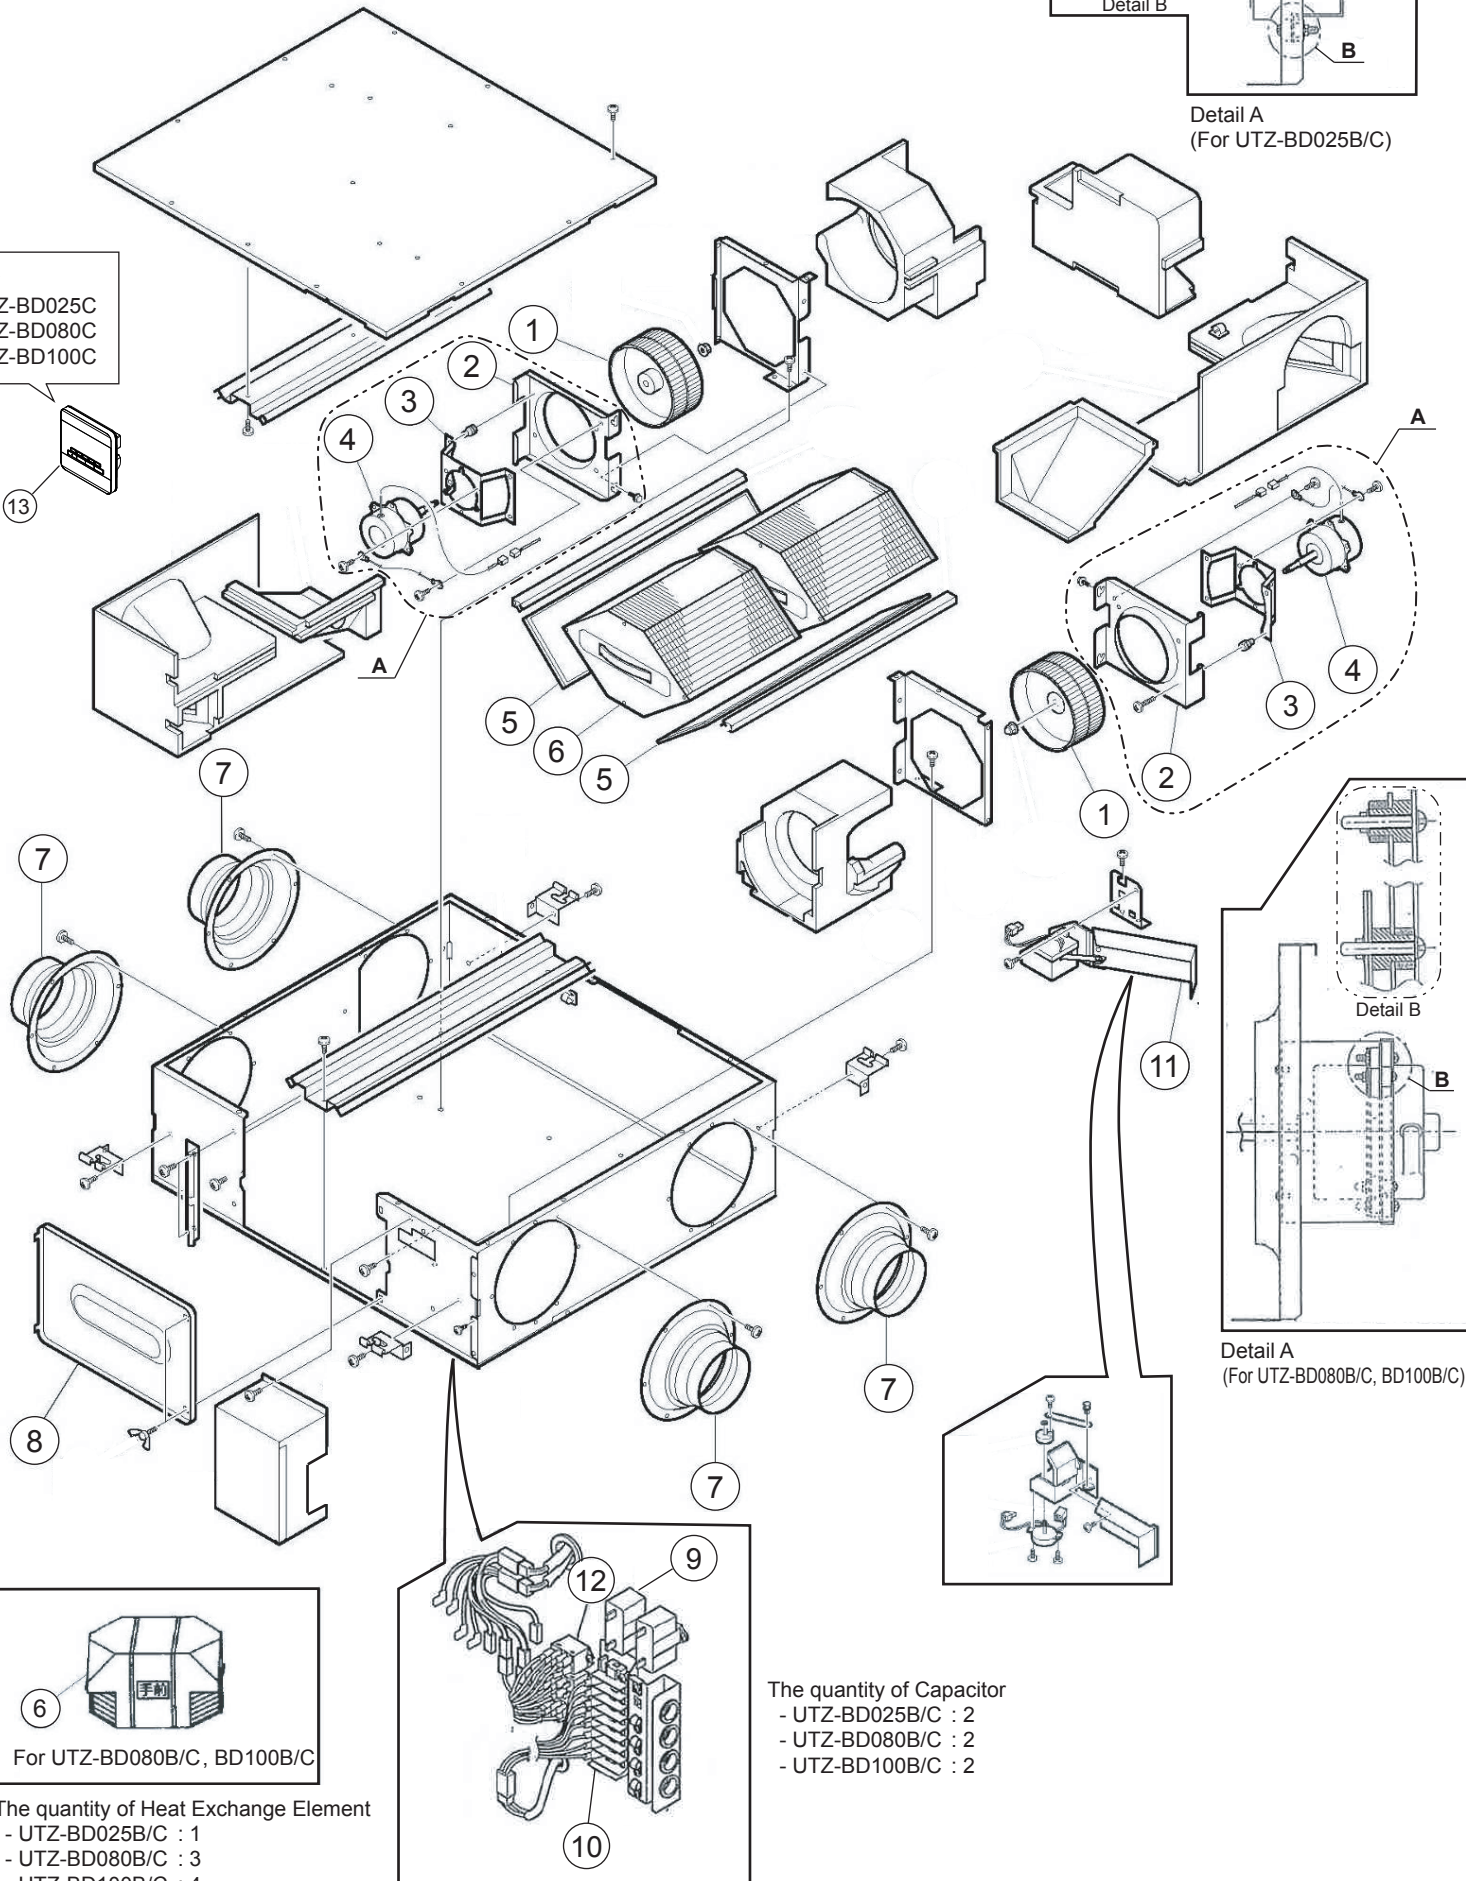

DISASSEMBLY ILLUSTRATION

Model : UTZ-BD025B, UTZ-BD080B, UTZ-BD100B,
UTZ-BD025C, UTZ-BD080C, UTZ-BD100C

For
UTZ-BD025C
UTZ-BD080C
UTZ-BD100C

Detail A
(For UTZ-BD025B/C)

Detail A
(For UTZ-BD080B/C, BD100B/C)

For UTZ-BD080B/C, BD100B/C

The quantity of Capacitor
- UTZ-BD025B/C : 2
- UTZ-BD080B/C : 2
- UTZ-BD100B/C : 2

The quantity of Heat Exchange Element
- UTZ-BD025B/C : 1
- UTZ-BD080B/C : 3
- UTZ-BD100B/C : 4

PARTS LIST

Ref No.	Description	Parts No.				
		UTZ-BD025B	UTZ-BD035B	UTZ-BD050B	UTZ-BD080B	UTZ-BD100B
1	FAN,SIROCCO	FFV210F309	FFV210F307	FFV210F307	FFV210F311	FFV210F311
2	CASING PARTITION	FFV119F299	FFV119F300	FFV119F300	FFV119F301	FFV119F301
3	MOTOR PLATE	FFV119F303	FFV119F304	FFV119F305	FFV119F307	FFV119F308
4	MOTOR	FFV322F512	FFV322F507	FFV322F508	FFV322F510	FFV322F511
5	FILTER	FFV251F226	FFV251F227	FFV251F228	FFV251F229	FFV251F230
6	HEAT EXCHANGER	FFV027F111	FFV027F110	FFV027F112	FFV027F115	FFV027F115
7	ADAPTOR	FFV005F093	FFV005F094	FFV005F095	FFV005F096	FFV005F096
8	LID MAINTENANCE	FFV218F081	FFV218F082	FFV218F082	FFV218F084	FFV218F084
9	CAPACITOR	FFV090F222	FFV090F223	FFV090F224	FFV090F225	FFV090F225
10	TERMINAL 8P (WIRE ASSY)	FFV099F118	FFV099F118	FFV099F118	FFV099F118	FFV099F118
11	DAMPER ASSY	FFV115F213	FFV115F214	FFV115F215	FFV115F217	FFV115F218
12	RELAY	FFV341F006	FFV341F006	FFV341F006	FFV341F006	FFV341F006